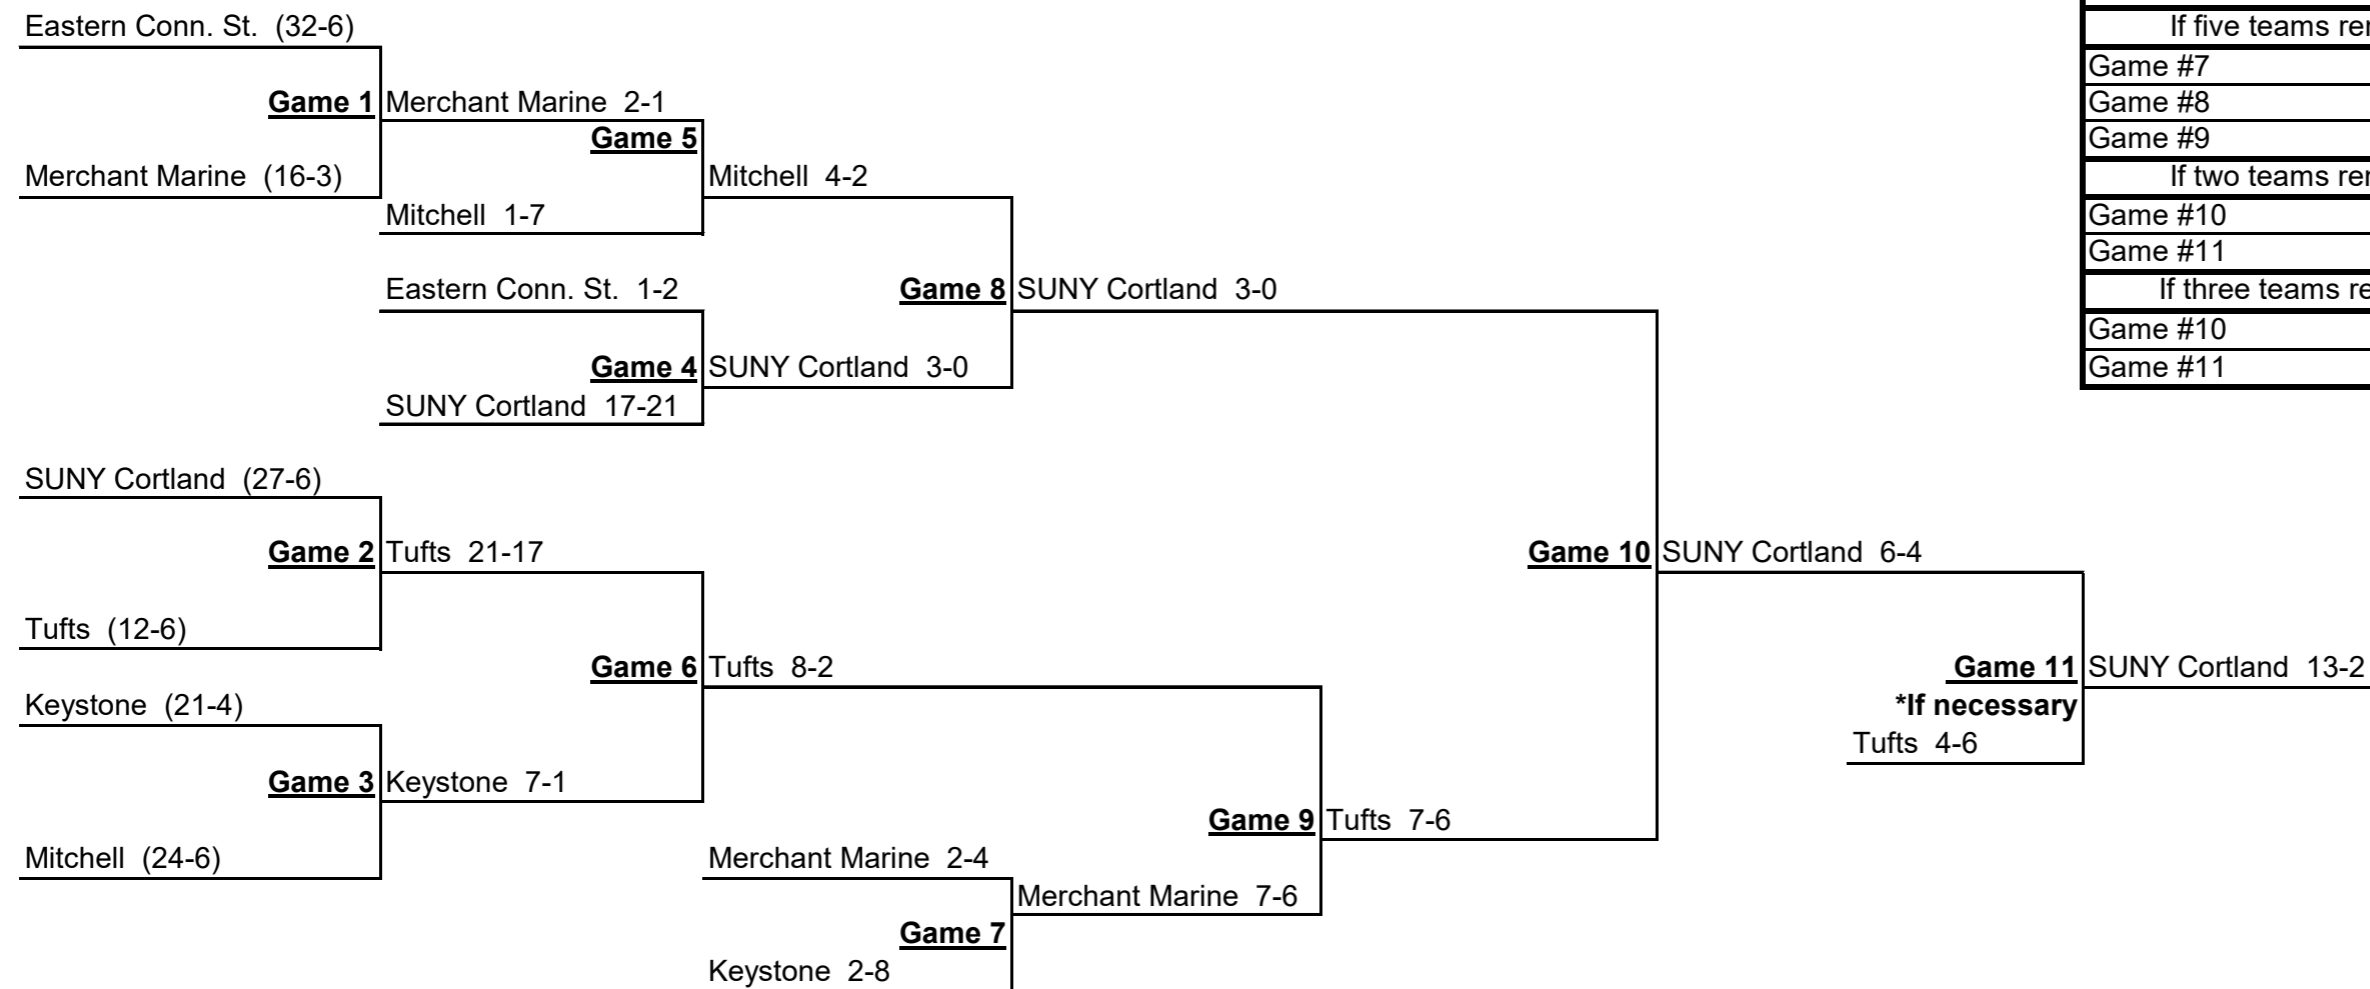

NCAA Division III Baseball Regionals

Auburn, New York Regional

Day 1	Day 2	Day 3	Day 4
G1 – 11 a.m.	G4 – 11 a.m.	G7 – 11 a.m.	G10 – TBD
G2 – 2:30 p.m.	G5 – 2:30 p.m.	G8 – 2:30 p.m.	*G11 - TBD
G3 – 6 p.m.	G6 – 6 p.m.	G9 – 6 p.m.	*If necessary

NCAA Division III Baseball Regionals

Collegeville, Minnesota Regional

Day 1	Day 2	Day 3	Day 4
G1 – 11 a.m. G2 – 2:30 p.m. G3 – 6 p.m.	G4 – 11 a.m. G5 – 2:30 p.m. G6 – 6 p.m.	G7 – 11 a.m. G8 – 2:30 p.m. G9 – 6 p.m.	G10 – TBD *G11 - TBD *If necessary