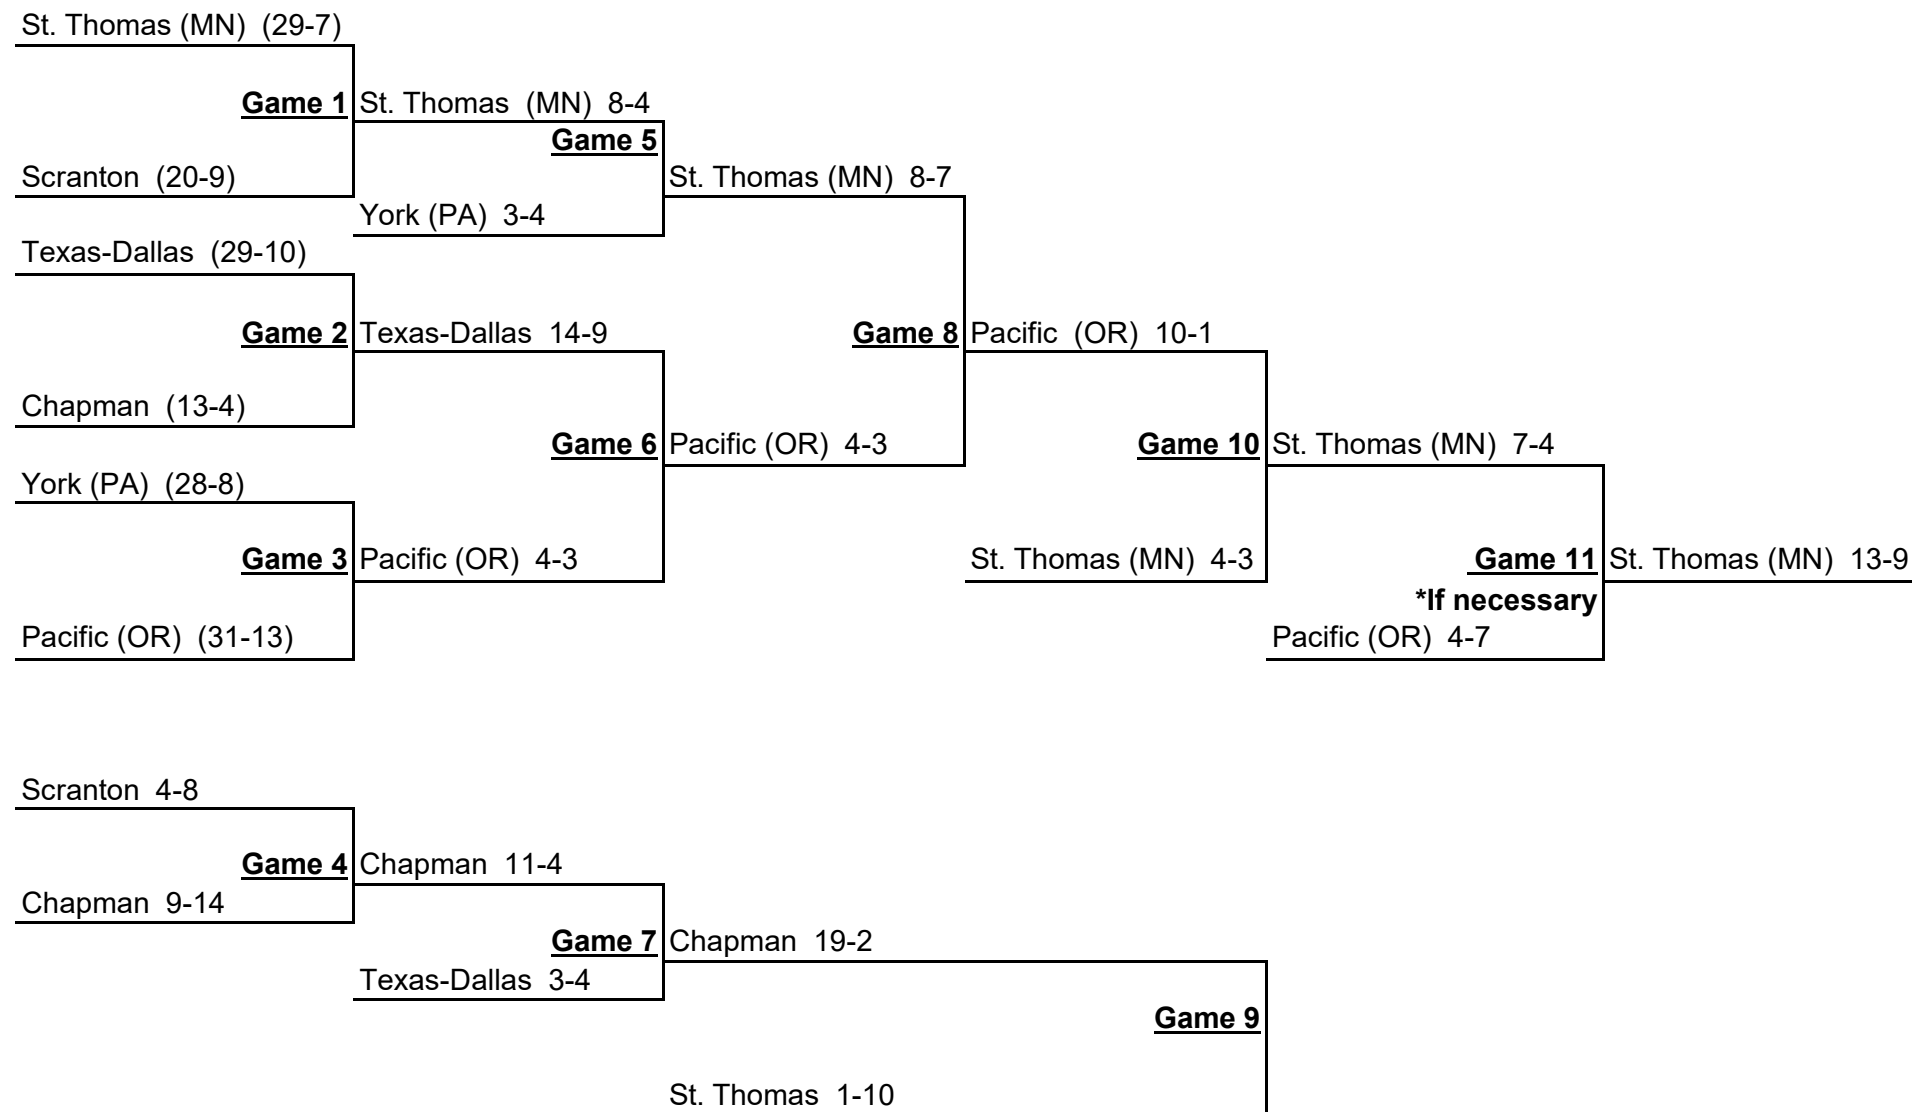

NCAA Division III Baseball Regionals

Collegeville, Minnesota Regional

Day 1	Day 2	Day 3	Day 4
G1 – 11 a.m. G2 – 2:30 p.m. G3 – 6 p.m.	G4 – 11 a.m. G5 – 2:30 p.m. G6 – 6 p.m.	G7 – 11 a.m. G8 – 2:30 p.m. G9 – 6 p.m.	G10 – TBD *G11 - TBD *If necessary

- Game times/days may vary based on weather delays

Tournament Format	
If four teams remain after Game #6	
Game #7	WG4 vs. LG6
Game #8	WG5 vs. WG6
Game #9	WG7 vs. LG8
Game #10	WG8 vs. WG9
Game #11	If necessary
If five teams remain after Game #6	
Game #7	LG5 vs. LG6
Game #8	WG4 vs. WG5
Game #9	WG6 vs. WG7
If two teams remain after Game #9	
Game #10	WG8 vs. WG9
Game #11	If necessary
If three teams remain after Game #9	
Game #10	WG8 vs. LG9
Game #11	WG9 vs. WG10