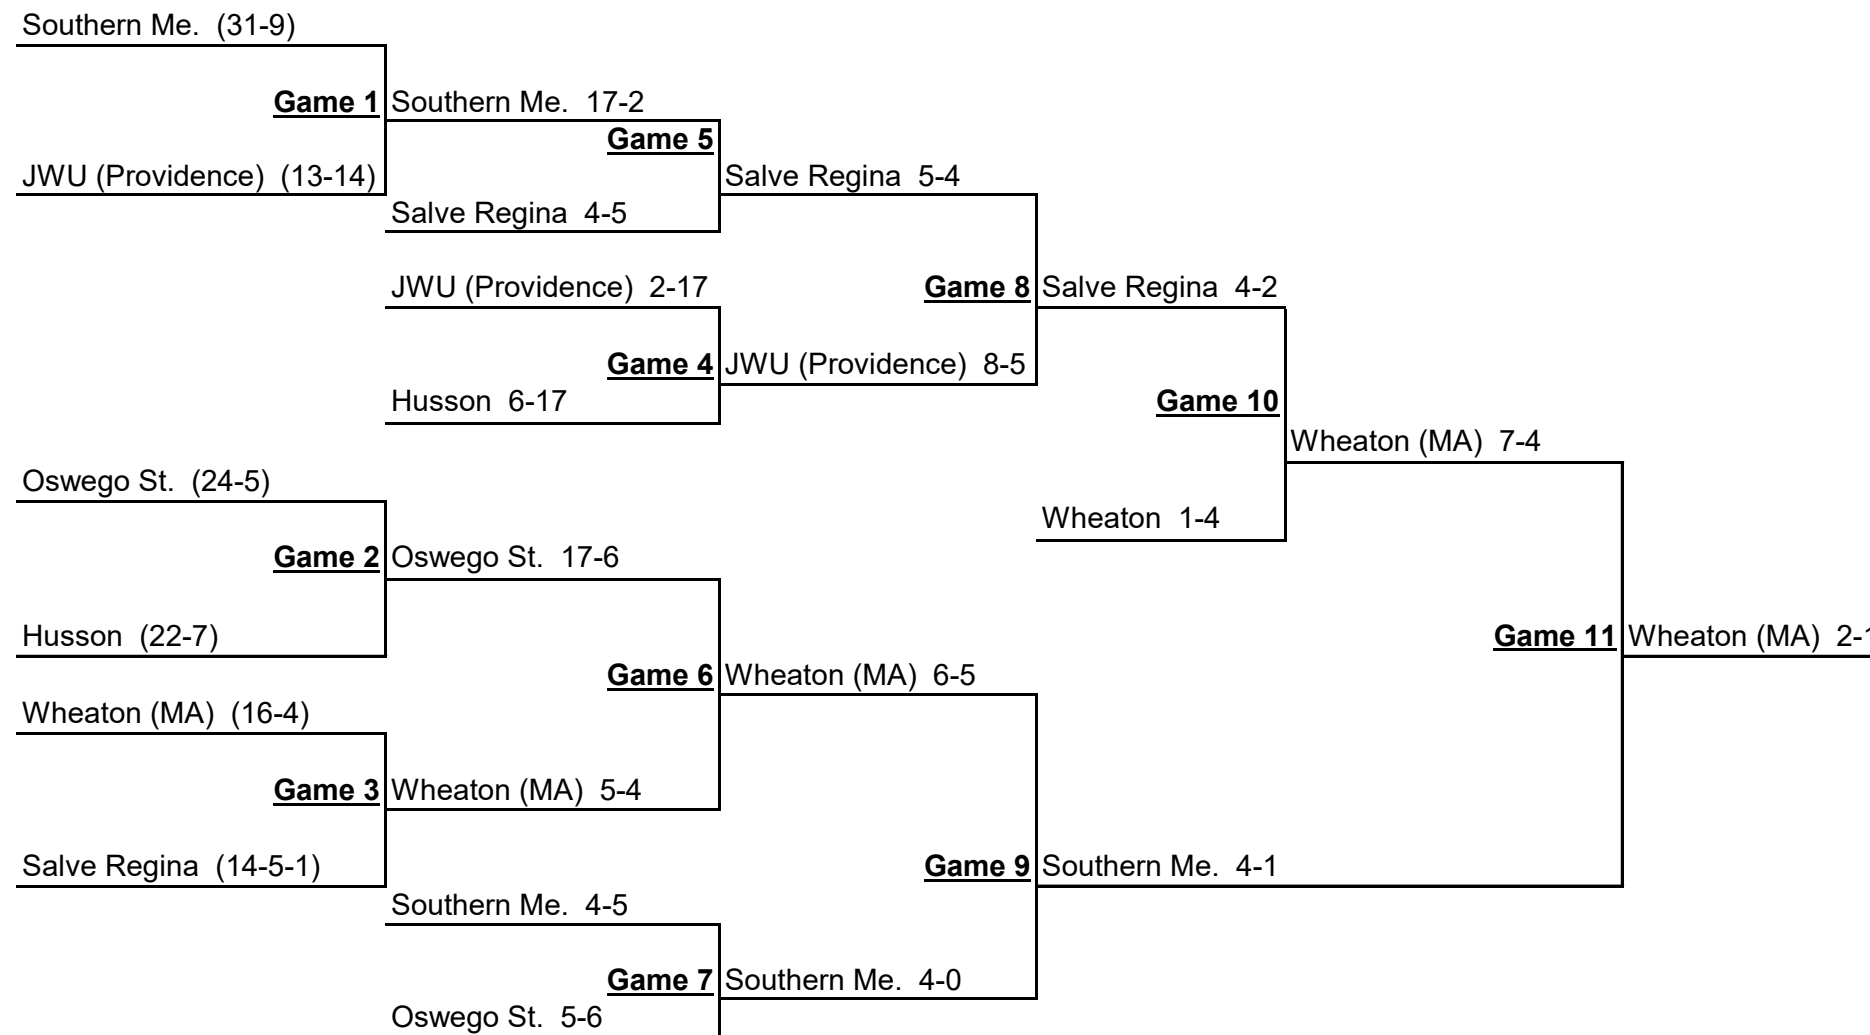

NCAA Division III Baseball Regionals

Hartford, Connecticut Regional

Day 1	Day 2	Day 3	Day 4
G1 – 11 a.m. G2 – 2:30 p.m. G3 – 6 p.m.	G4 – 11 a.m. G5 – 2:30 p.m. G6 – 6 p.m.	G7 – 11 a.m. G8 – 2:30 p.m. G9 – 6 p.m.	G10 – TBD *G11 - TBD *If necessary

- Game times/days may vary based on weather delays

Tournament Format	
If four teams remain after Game #6	
Game #7	WG4 vs. LG6
Game #8	WG5 vs. WG6
Game #9	WG7 vs. LG8
Game #10	WG8 vs. WG9
Game #11	If necessary
If five teams remain after Game #6	
Game #7	LG5 vs. LG6
Game #8	WG4 vs. WG5
Game #9	WG6 vs. WG7
If two teams remain after Game #9	
Game #10	WG8 vs. WG9
Game #11	If necessary
If three teams remain after Game #9	
Game #10	WG8 vs. LG9
Game #11	WG9 vs. WG10