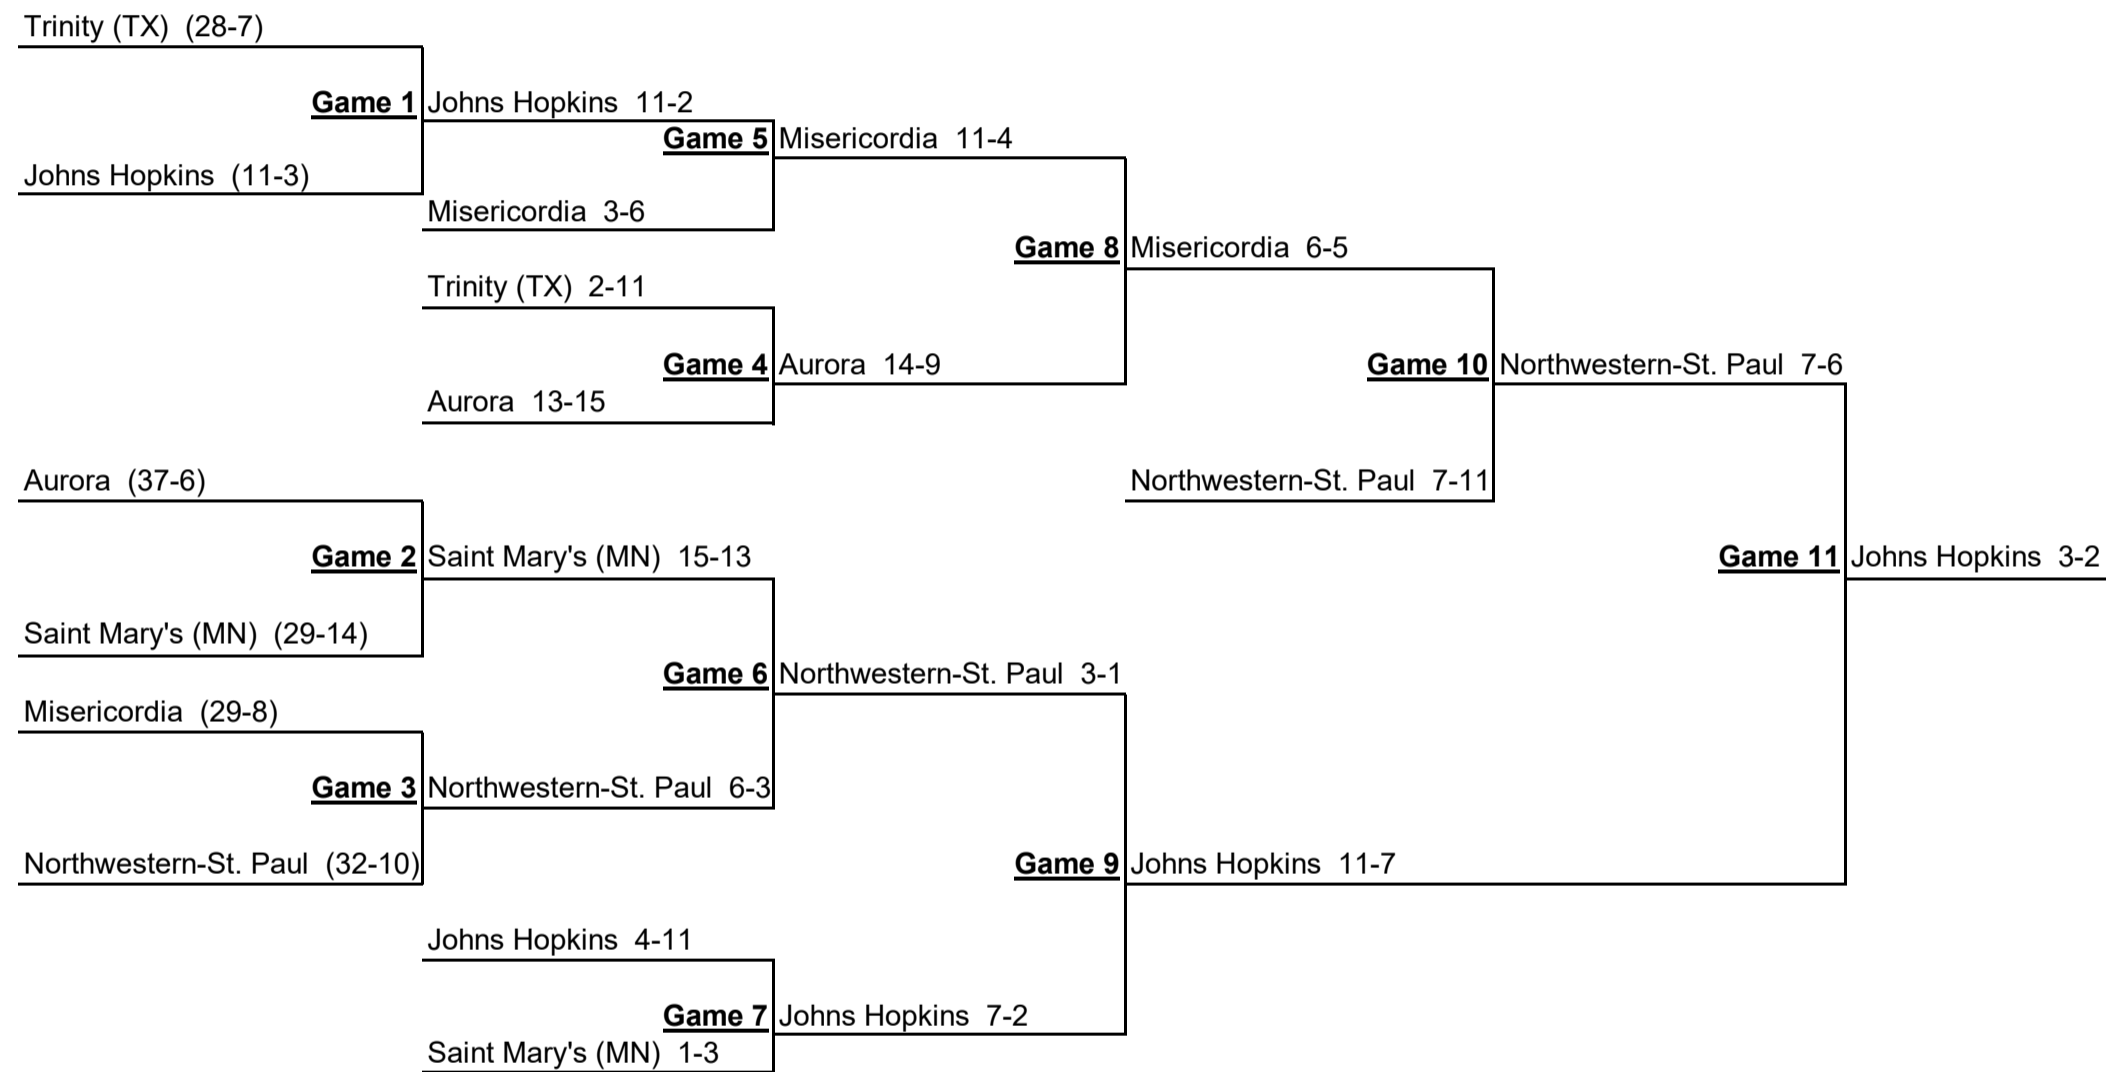

NCAA Division III Baseball Regionals

St. Paul, Minnesota Regional

Day 1	Day 2	Day 3	Day 4
G1 – 11 a.m. G2 – 2:30 p.m. G3 – 6 p.m.	G4 – 11 a.m. G5 – 2:30 p.m. G6 – 6 p.m.	G7 – 11 a.m. G8 – 2:30 p.m. G9 – 6 p.m.	G10 – TBD *G11 - TBD *If necessary

- Game times/days may vary based on weather delays

Tournament Format	
If four teams remain after Game #6	
Game #7	WG4 vs. LG6
Game #8	WG5 vs. WG6
Game #9	WG7 vs. LG8
Game #10	WG8 vs. WG9
Game #11	If necessary
If five teams remain after Game #6	
Game #7	LG5 vs. LG6
Game #8	WG4 vs. WG5
Game #9	WG6 vs. WG7
If two teams remain after Game #9	
Game #10	WG8 vs. WG9
Game #11	If necessary
If three teams remain after Game #9	
Game #10	WG8 vs. LG9
Game #11	WG9 vs. WG10