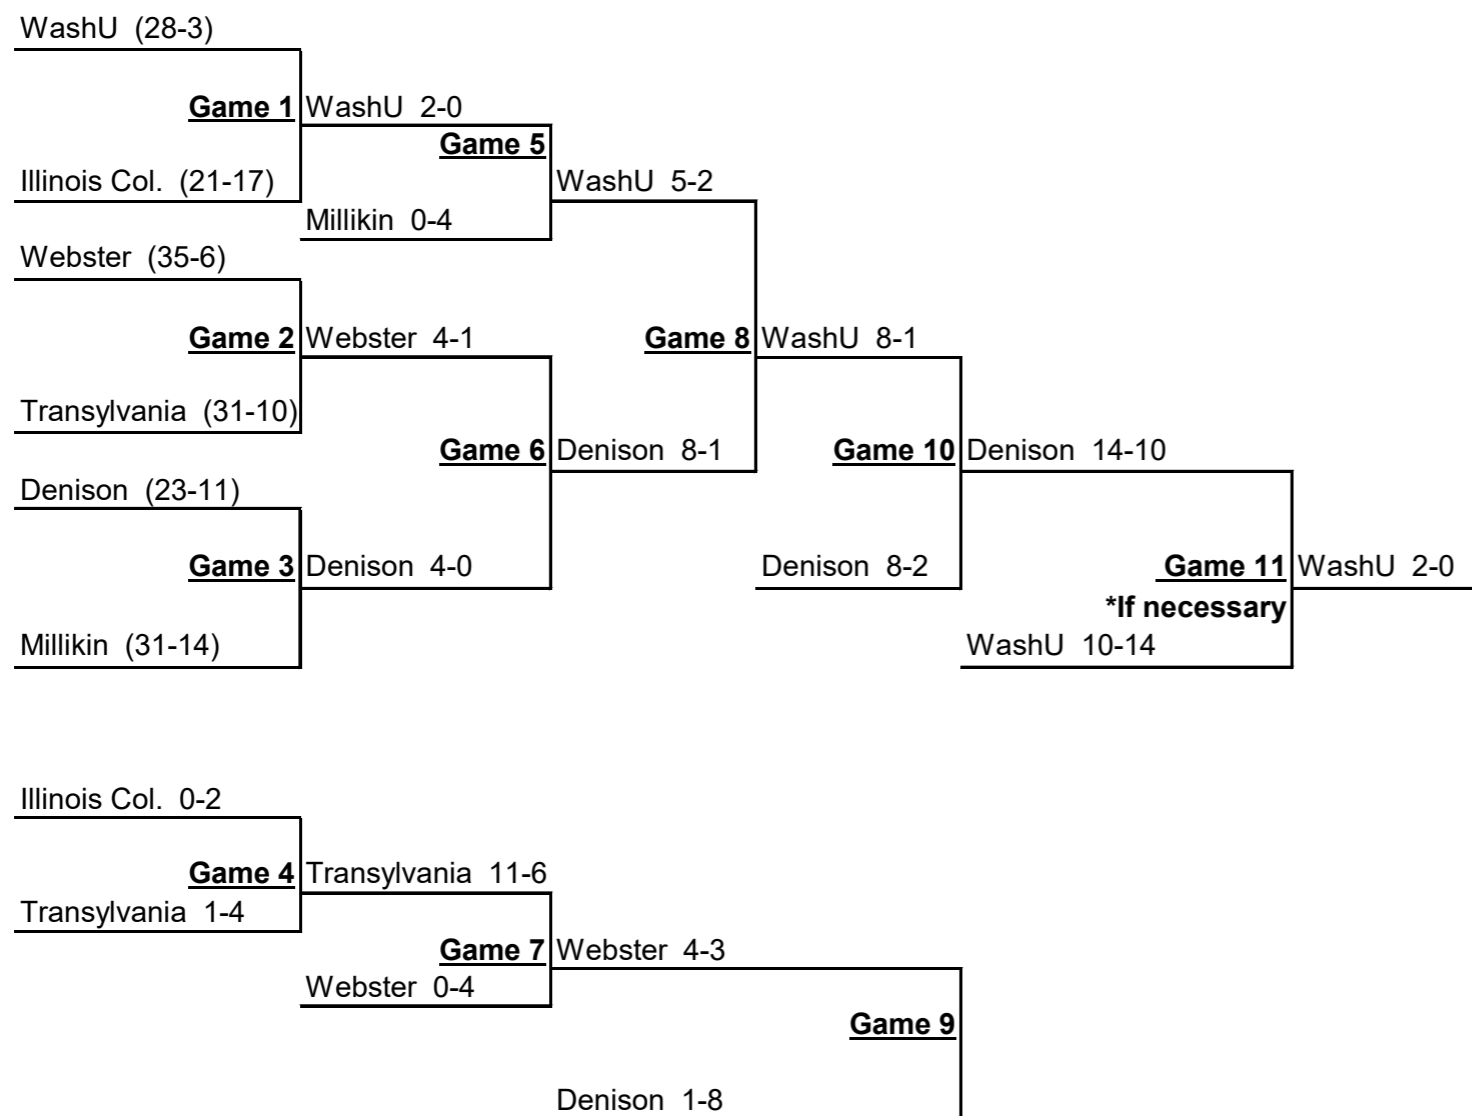

NCAA Division III Baseball Regionals

Decatur, Illinois Regional

Day 1	Day 2	Day 3	Day 4
G1 – 11 a.m.	G4 – 11 a.m.	G7 – 11 a.m.	G10 – TBD
G2 – 2:30 p.m.	G5 – 2:30 p.m.	G8 – 2:30 p.m.	*G11 - TBD
G3 – 6 p.m.	G6 – 6 p.m.	G9 – 6 p.m.	*If necessary

- Game times/days may vary based on weather delays

Tournament Format	
If four teams remain after Game #6	
Game #7	WG4 vs. LG6
Game #8	WG5 vs. WG6
Game #9	WG7 vs. LG8
Game #10	WG8 vs. WG9
Game #11	If necessary
If five teams remain after Game #6	
Game #7	LG5 vs. LG6
Game #8	WG4 vs. WG5
Game #9	WG6 vs. WG7
If two teams remain after Game #9	
Game #10	WG8 vs. WG9
Game #11	If necessary
If three teams remain after Game #9	
Game #10	WG8 vs. LG9
Game #11	WG9 vs. WG10