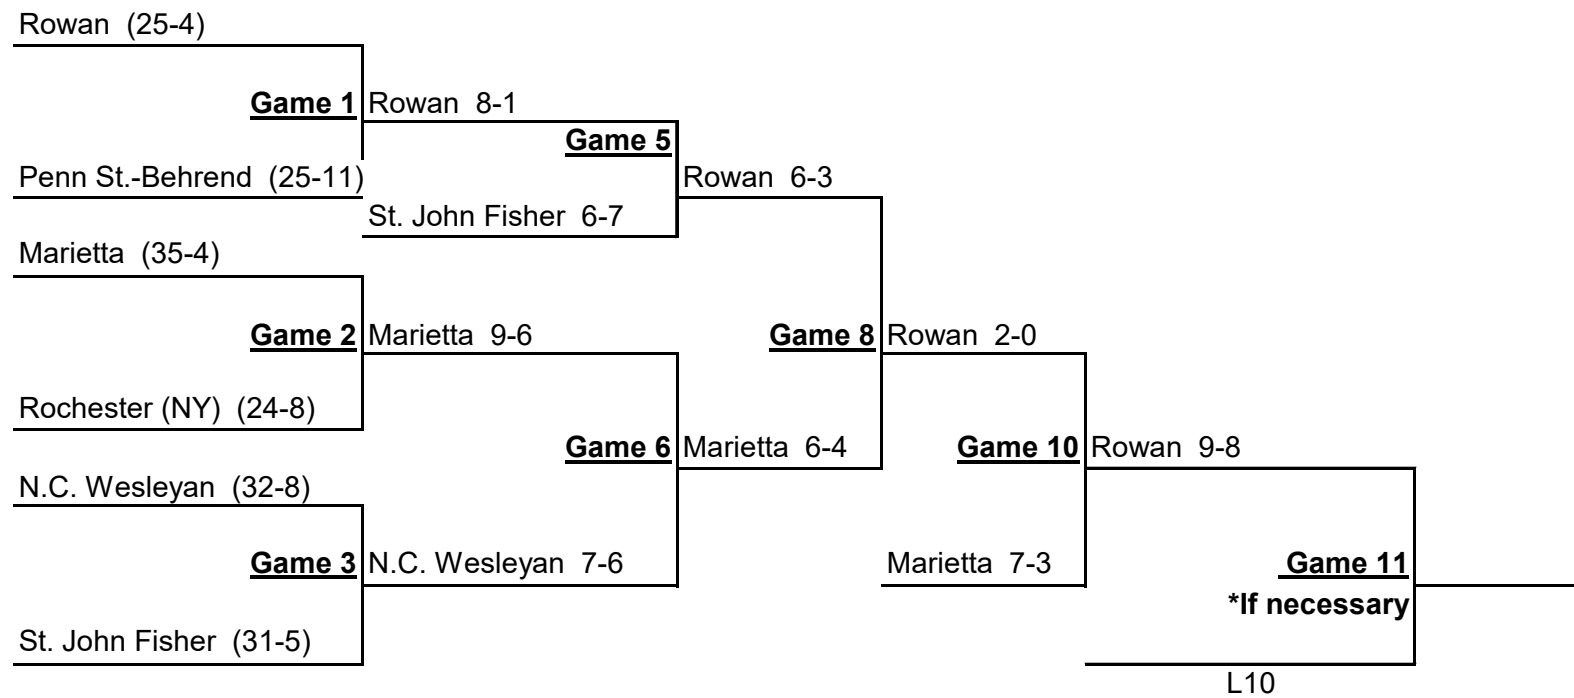

NCAA Division III Baseball Regionals

Marietta, Ohio Regional

Day 1	Day 2	Day 3	Day 4
G1 – 11 a.m.	G4 – 11 a.m.	G7 – 11 a.m.	G10 – TBD
G2 – 2:30 p.m.	G5 – 2:30 p.m.	G8 – 2:30 p.m.	*G11 - TBD
G3 – 6 p.m.	G6 – 6 p.m.	G9 – 6 p.m.	*If necessary

- Game times/days may vary based on weather delays

Tournament Format	
If four teams remain after Game #6	
Game #7	WG4 vs. LG6
Game #8	WG5 vs. WG6
Game #9	WG7 vs. LG8
Game #10	WG8 vs. WG9
Game #11	If necessary
If five teams remain after Game #6	
Game #7	LG5 vs. LG6
Game #8	WG4 vs. WG5
Game #9	WG6 vs. WG7
If two teams remain after Game #9	
Game #10	WG8 vs. WG9
Game #11	If necessary
If three teams remain after Game #9	
Game #10	WG8 vs. LG9
Game #11	WG9 vs. WG10