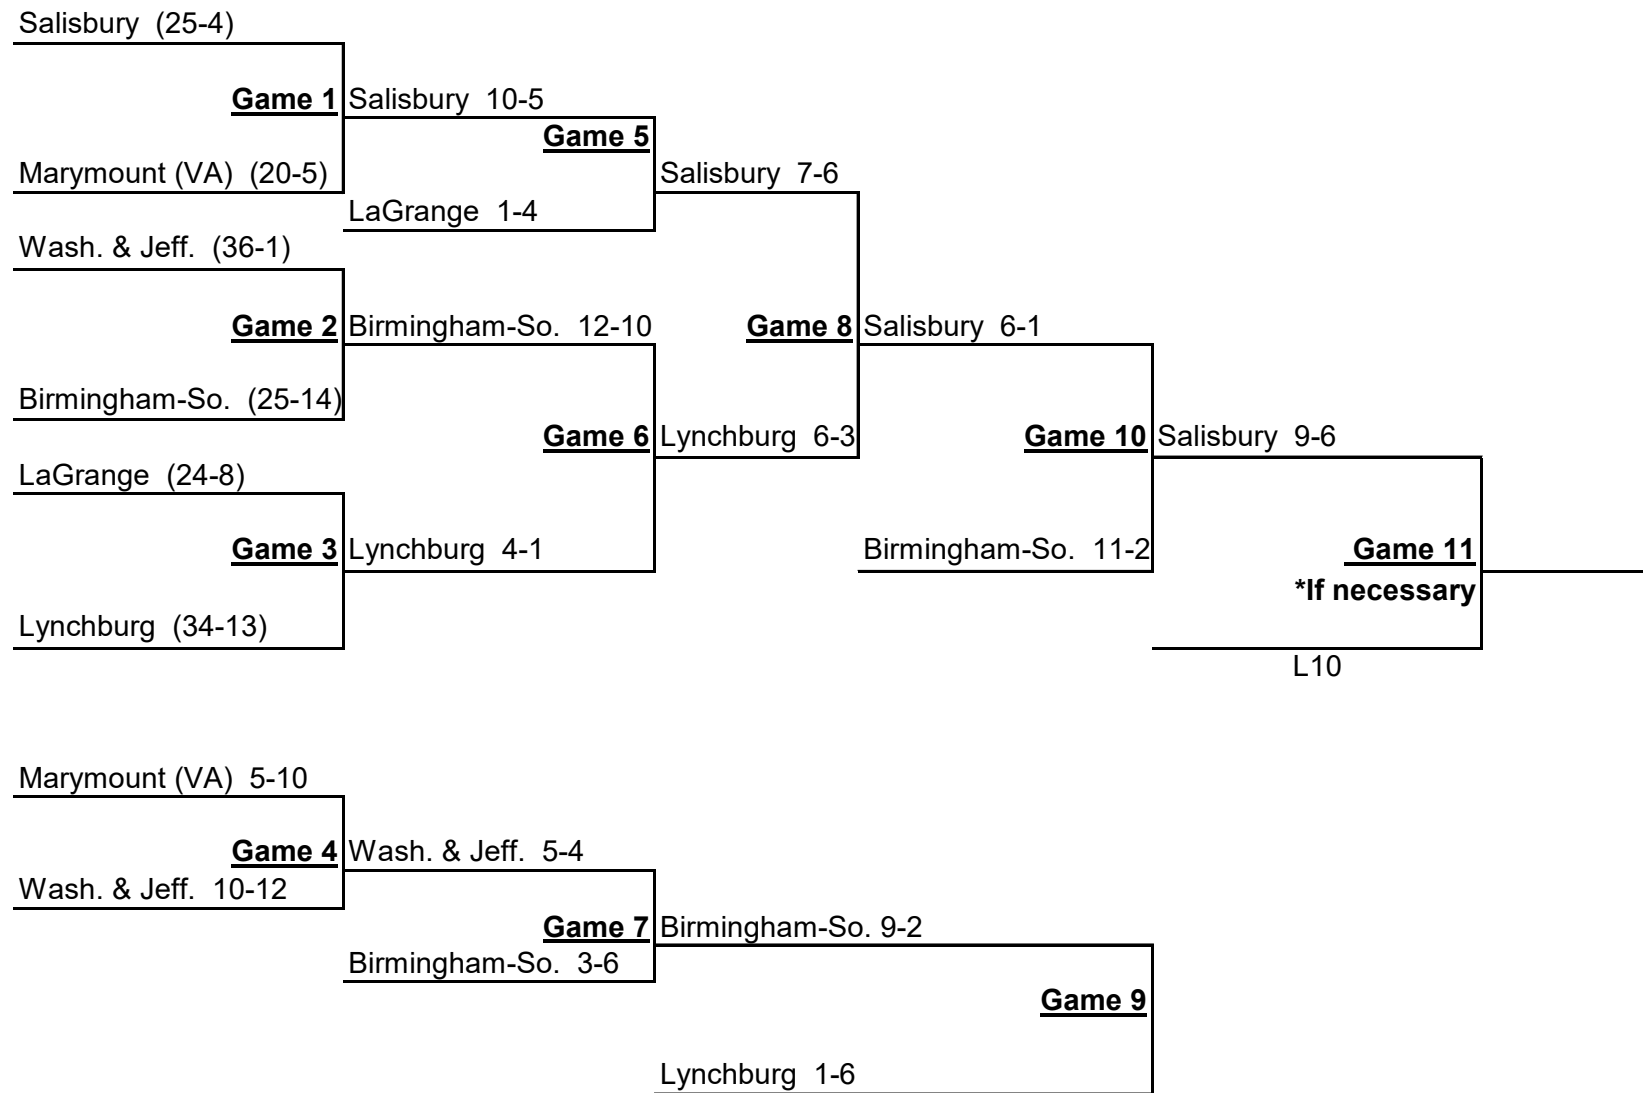

NCAA Division III Baseball Regionals

High Point, North Carolina Regional

Day 1	Day 2	Day 3	Day 4
G1 – 11 a.m. G2 – 2:30 p.m. G3 – 6 p.m.	G4 – 11 a.m. G5 – 2:30 p.m. G6 – 6 p.m.	G7 – 11 a.m. G8 – 2:30 p.m. G9 – 6 p.m.	G10 – TBD *G11 - TBD *If necessary

- Game times/days may vary based on weather delays

Tournament Format	
If four teams remain after Game #6	
Game #7	WG4 vs. LG6
Game #8	WG5 vs. WG6
Game #9	WG7 vs. LG8
Game #10	WG8 vs. WG9
Game #11	If necessary
If five teams remain after Game #6	
Game #7	LG5 vs. LG6
Game #8	WG4 vs. WG5
Game #9	WG6 vs. WG7
If two teams remain after Game #9	
Game #10	WG8 vs. WG9
Game #11	If necessary
If three teams remain after Game #9	
Game #10	WG8 vs. LG9
Game #11	WG9 vs. WG10