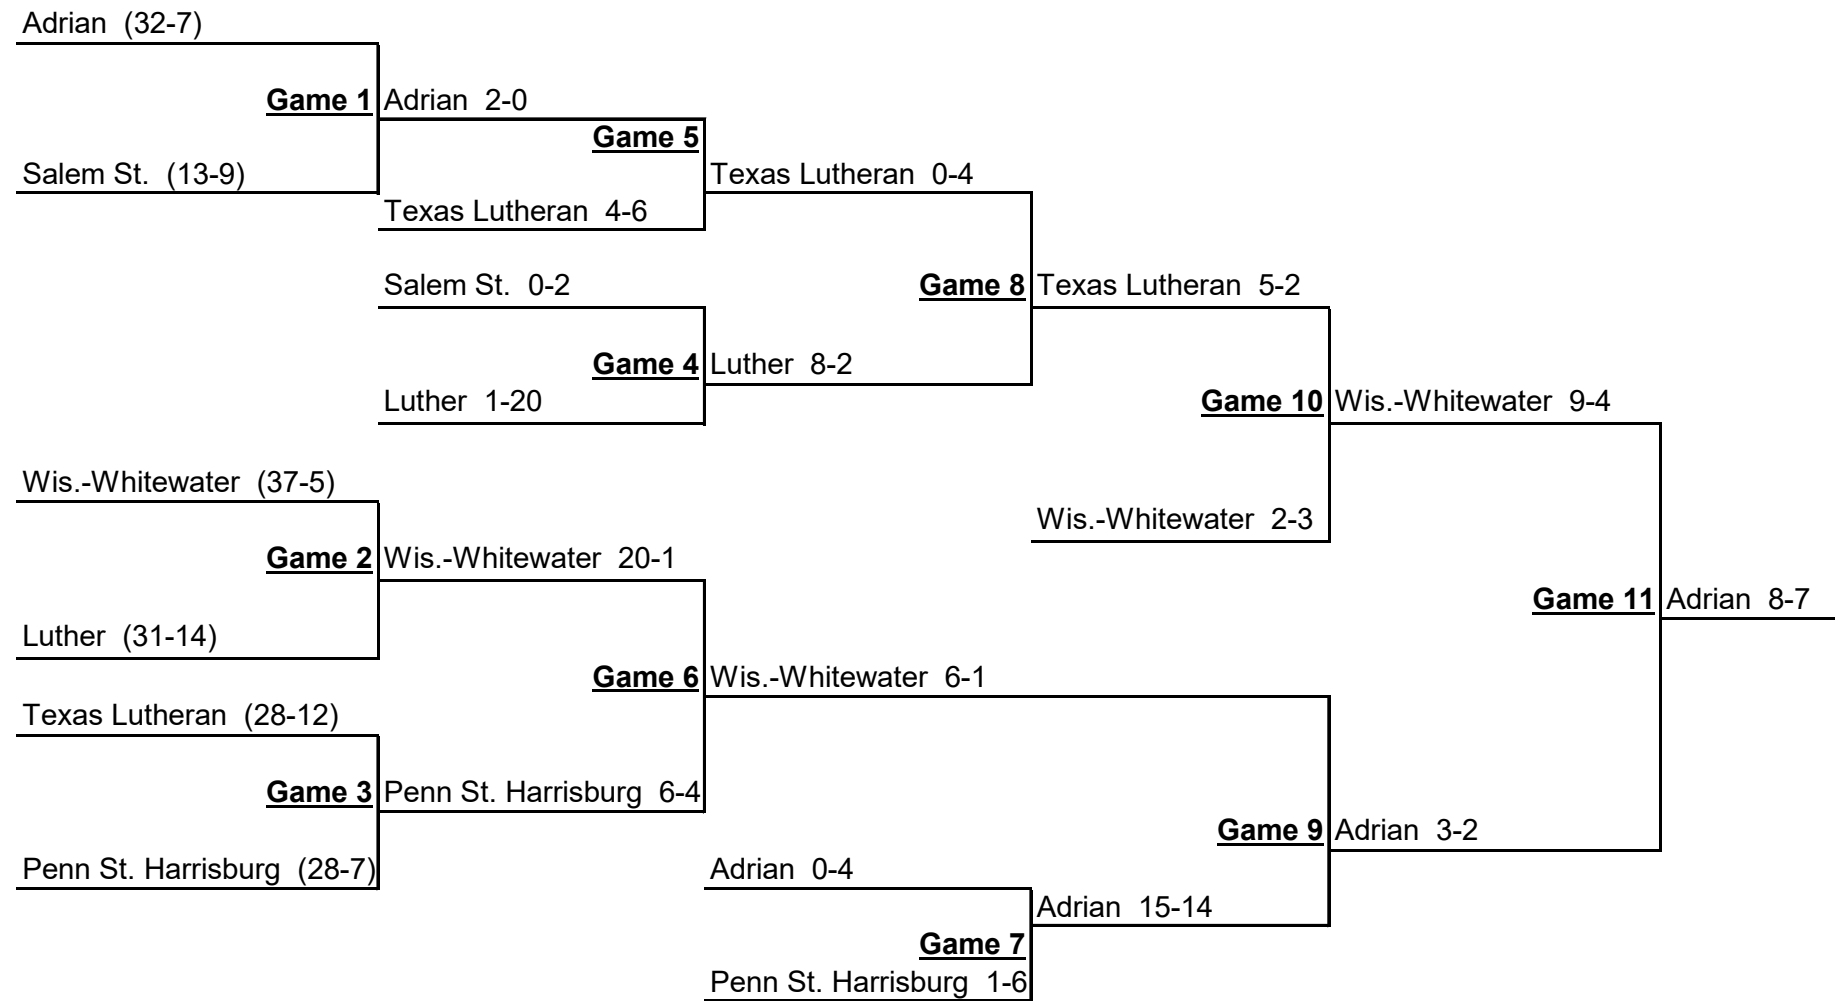

NCAA Division III Baseball Regionals

Whitewater, Wisconsin Regional

Day 1	Day 2	Day 3	Day 4
G1 – 11 a.m. G2 – 2:30 p.m. G3 – 6 p.m.	G4 – 11 a.m. G5 – 2:30 p.m. G6 – 6 p.m.	G7 – 11 a.m. G8 – 2:30 p.m. G9 – 6 p.m.	G10 – TBD *G11 - TBD *If necessary

- Game times/days may vary based on weather delays

Tournament Format	
If four teams remain after Game #6	
Game #7	WG4 vs. LG6
Game #8	WG5 vs. WG6
Game #9	WG7 vs. LG8
Game #10	WG8 vs. WG9
Game #11	If necessary
If five teams remain after Game #6	
Game #7	LG5 vs. LG6
Game #8	WG4 vs. WG5
Game #9	WG6 vs. WG7
If two teams remain after Game #9	
Game #10	WG8 vs. WG9
Game #11	If necessary
If three teams remain after Game #9	
Game #10	WG8 vs. LG9
Game #11	WG9 vs. WG10