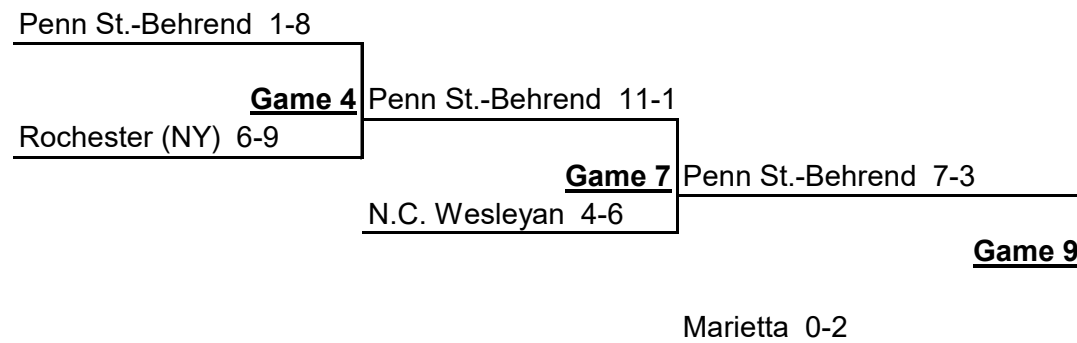

NCAA Division III Baseball Regionals

Marietta, Ohio Regional

Day 1	Day 2	Day 3	Day 4
G1 – 11 a.m.	G4 – 11 a.m.	G7 – 11 a.m.	G10 – TBD
G2 – 2:30 p.m.	G5 – 2:30 p.m.	G8 – 2:30 p.m.	*G11 - TBD
G3 – 6 p.m.	G6 – 6 p.m.	G9 – 6 p.m.	*If necessary

- Game times/days may vary based on weather delays

Tournament Format	
If four teams remain after Game #6	
Game #7	WG4 vs. LG6
Game #8	WG5 vs. WG6
Game #9	WG7 vs. LG8
Game #10	WG8 vs. WG9
Game #11	If necessary
If five teams remain after Game #6	
Game #7	LG5 vs. LG6
Game #8	WG4 vs. WG5
Game #9	WG6 vs. WG7
If two teams remain after Game #9	
Game #10	WG8 vs. WG9
Game #11	If necessary
If three teams remain after Game #9	
Game #10	WG8 vs. LG9
Game #11	WG9 vs. WG10