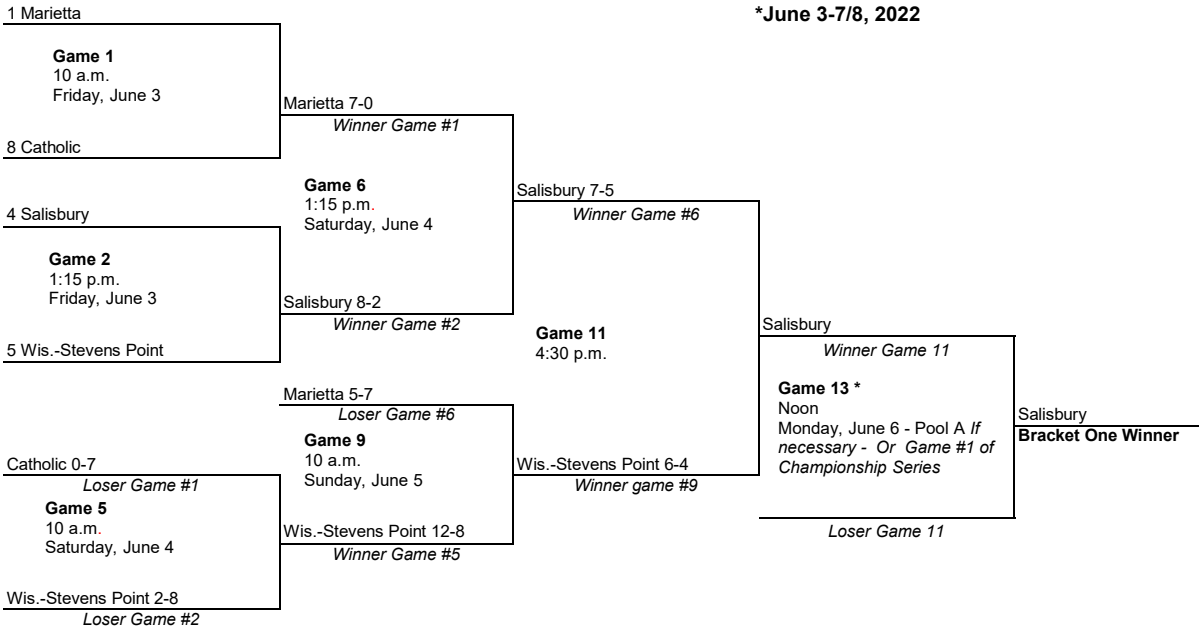

**Perfect Game Field at
Veterans Memorial Stadium
Cedar Rapids, Iowa**

*June 3-7/8, 2022

BRACKET ONE

Championship Series***
Game 1 - Eastern Conn. St.
Game 2 - Eastern Conn. St.
Eastern Connecticut State

BRACKET TWO

NATIONAL CHAMPION

All times are Central

*Game 13 will be necessary if the winner of Game 9 also wins Game 11. If it is the only game scheduled for that day, the game will start at Noon.

**Game 14 will be necessary if the winner of Game 10 also wins Game 12. If it is the only game scheduled for that day, the game will start at Noon.

* - Game #15 will start 30 minutes following the conclusion of Game #14

Wednesday, June 8

Game	Time	
#16	11 a.m.	If Necessary, Pool A Winner vs. Pool B Winner (Game #3, Best of Three Series)

If Both Pools Need If Necessary Game

* - Game #16 will start 30 minutes following the conclusion of Game #15

Wednesday, June 8

Game	Time	
#17	11 a.m.	If Necessary, Pool A Winner vs. Pool B Winner (Game #3, Best of Three Series)