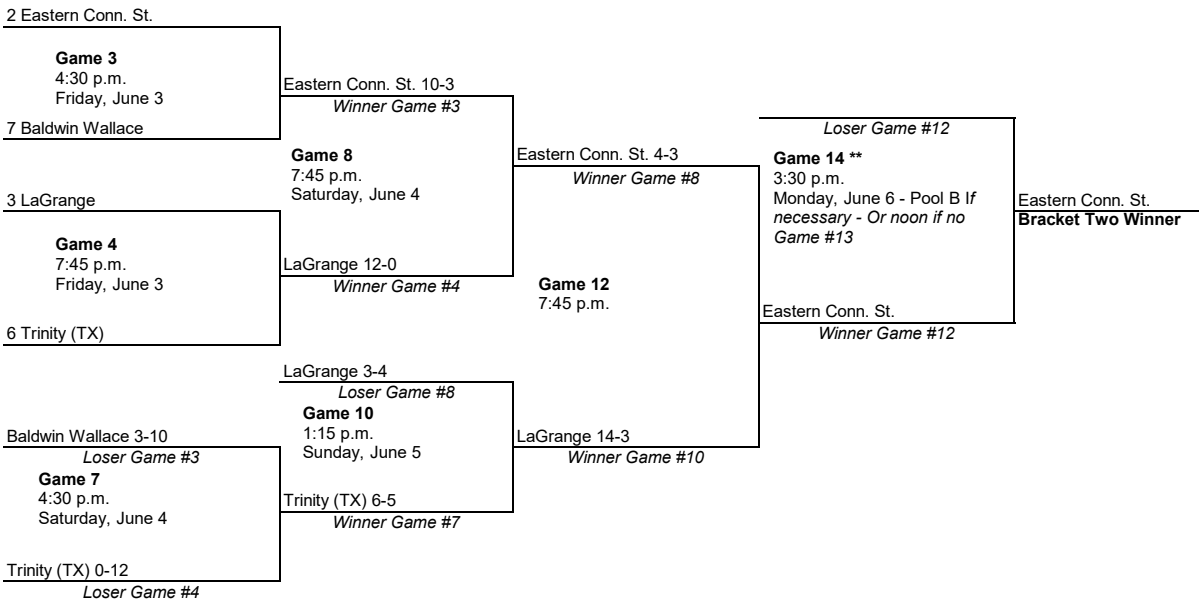

**Perfect Game Field at
Veterans Memorial Stadium
Cedar Rapids, Iowa**

*June 3-7/8, 2022

BRACKET ONE

Championship Series***
Game 1 - Eastern Conn. St.
Game 2 - Eastern Conn. St.
Eastern Connecticut State

BRACKET TWO

NATIONAL CHAMPION

All times are Central

*Game 13 will be necessary if the winner of Game 9 also wins Game 11. If it is the only game scheduled for that day, the game will start at Noon.

**Game 14 will be necessary if the winner of Game 10 also wins Game 12. If it is the only game scheduled for that day, the game will start at Noon.

* - Game #16 will start 30 minutes following the conclusion of Game #15

Wednesday, June 8

Game	Time	
#17	11 a.m.	If Necessary, Pool A Winner vs. Pool B Winner (Game #3, Best of Three Series)