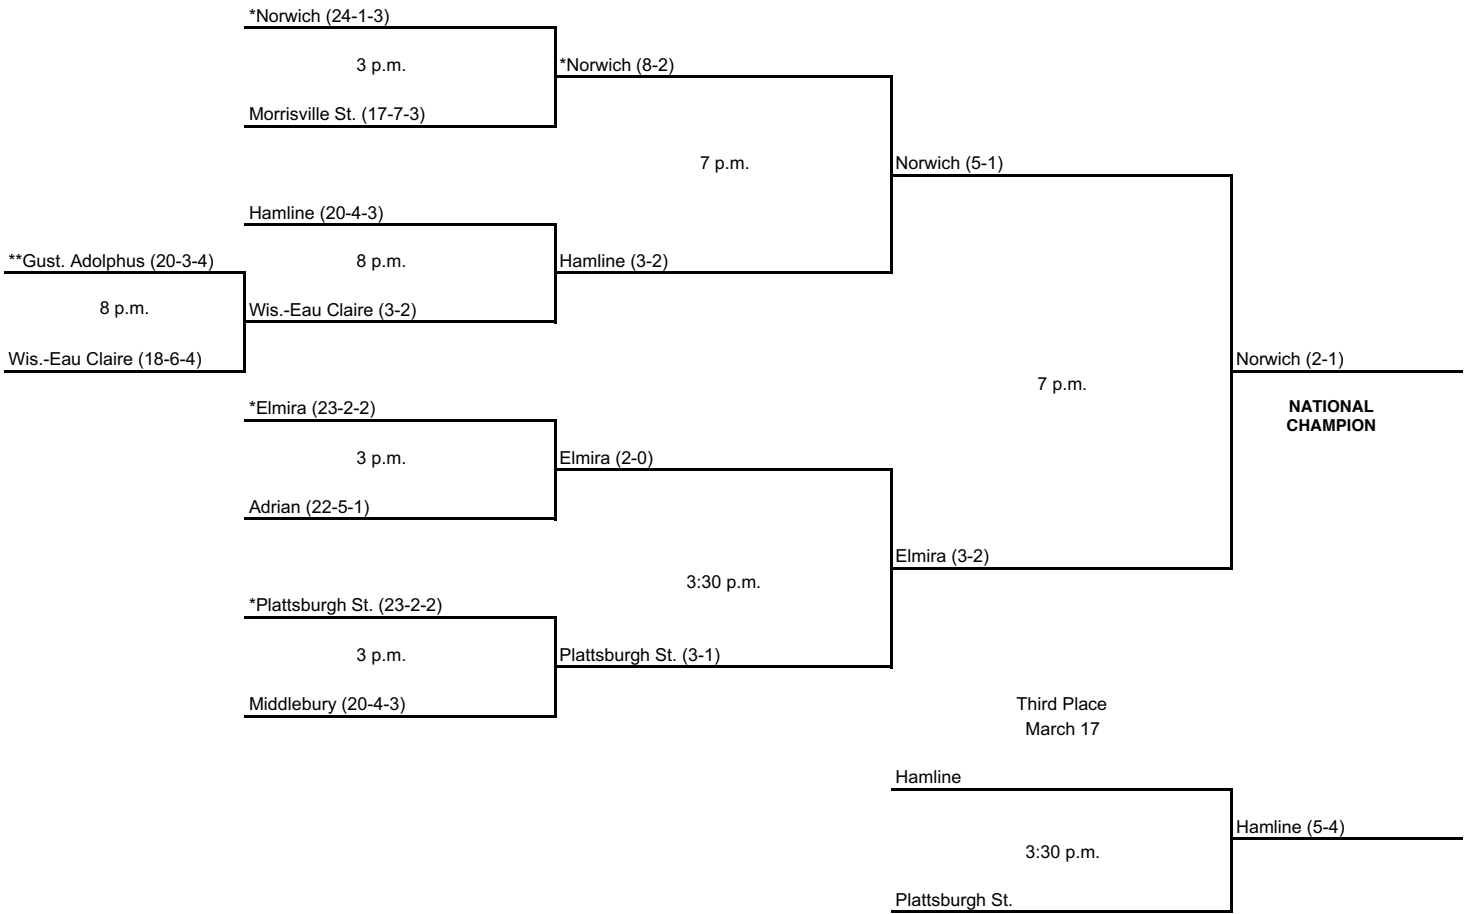

# 2018 NCAA Division III Women's Ice Hockey Championship

**Opening Round**  
March 9

**First Round**  
March 10

**Semifinals**  
March 16

**Championship**  
March 17

\*Host Institution  
 \*\*Gustavus Adolphus will host the opening-round game and the first-round game.  
 All times are Eastern time.  
 (Note: The host will play the later semifinal game.)