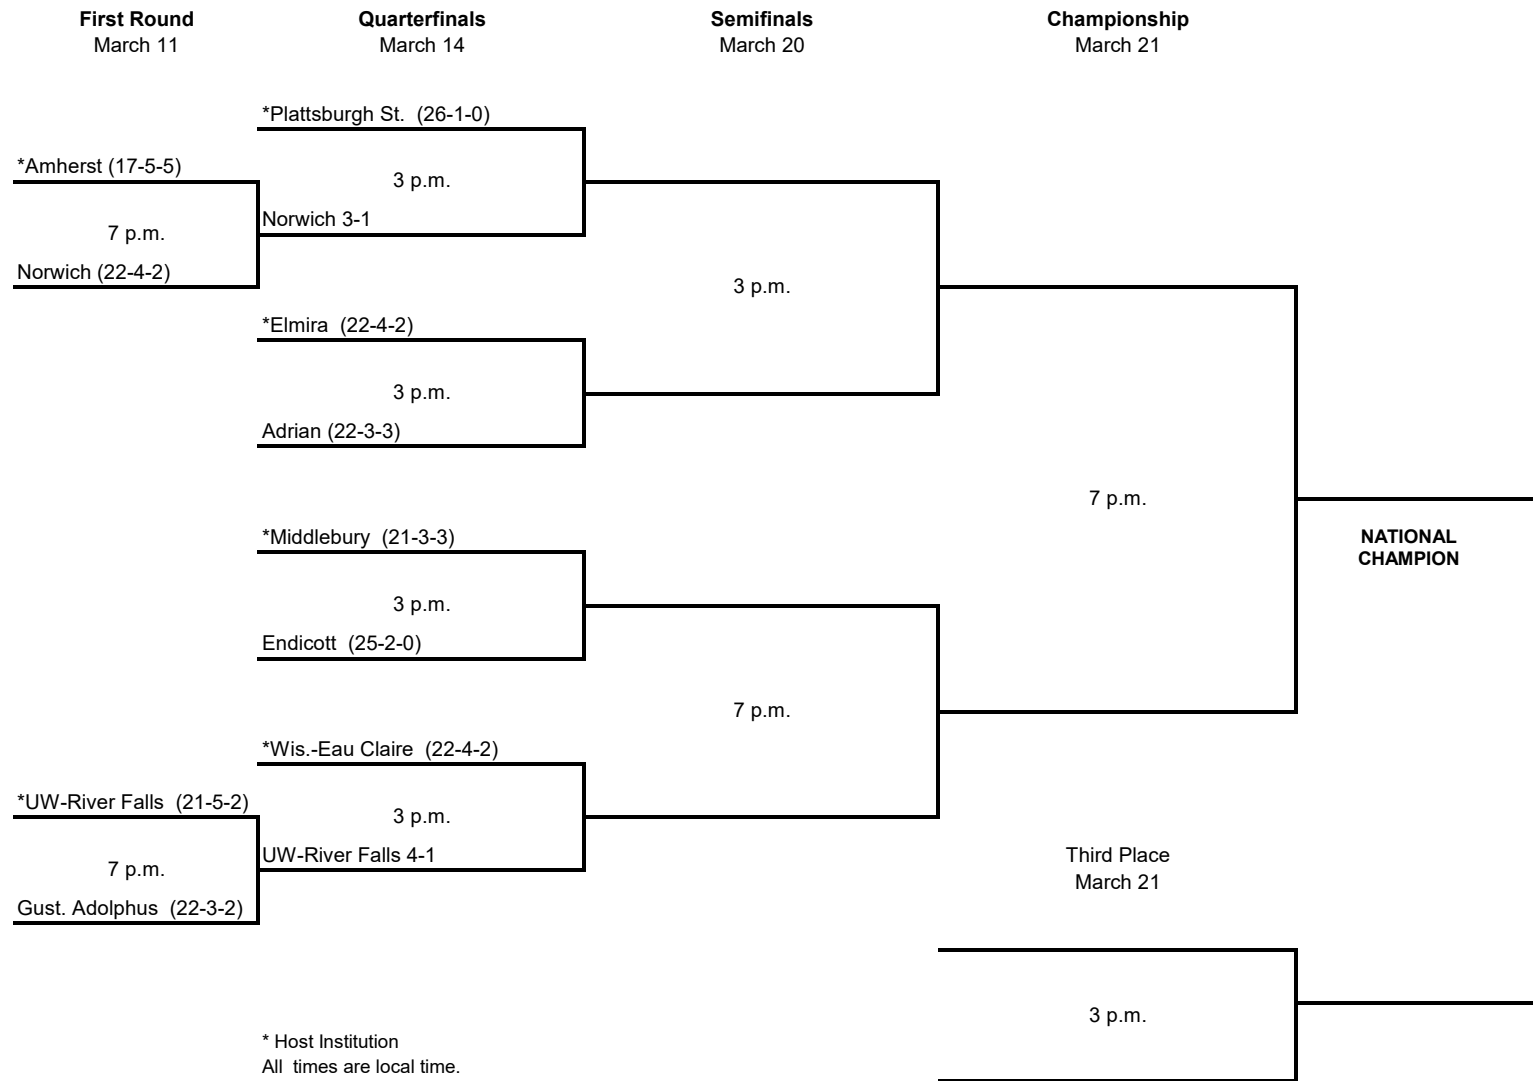

2020 NCAA Division III Women's Ice Hockey Championship

* Host Institution
 All times are local time.
 (Note: the host will play the later semifinal game.)