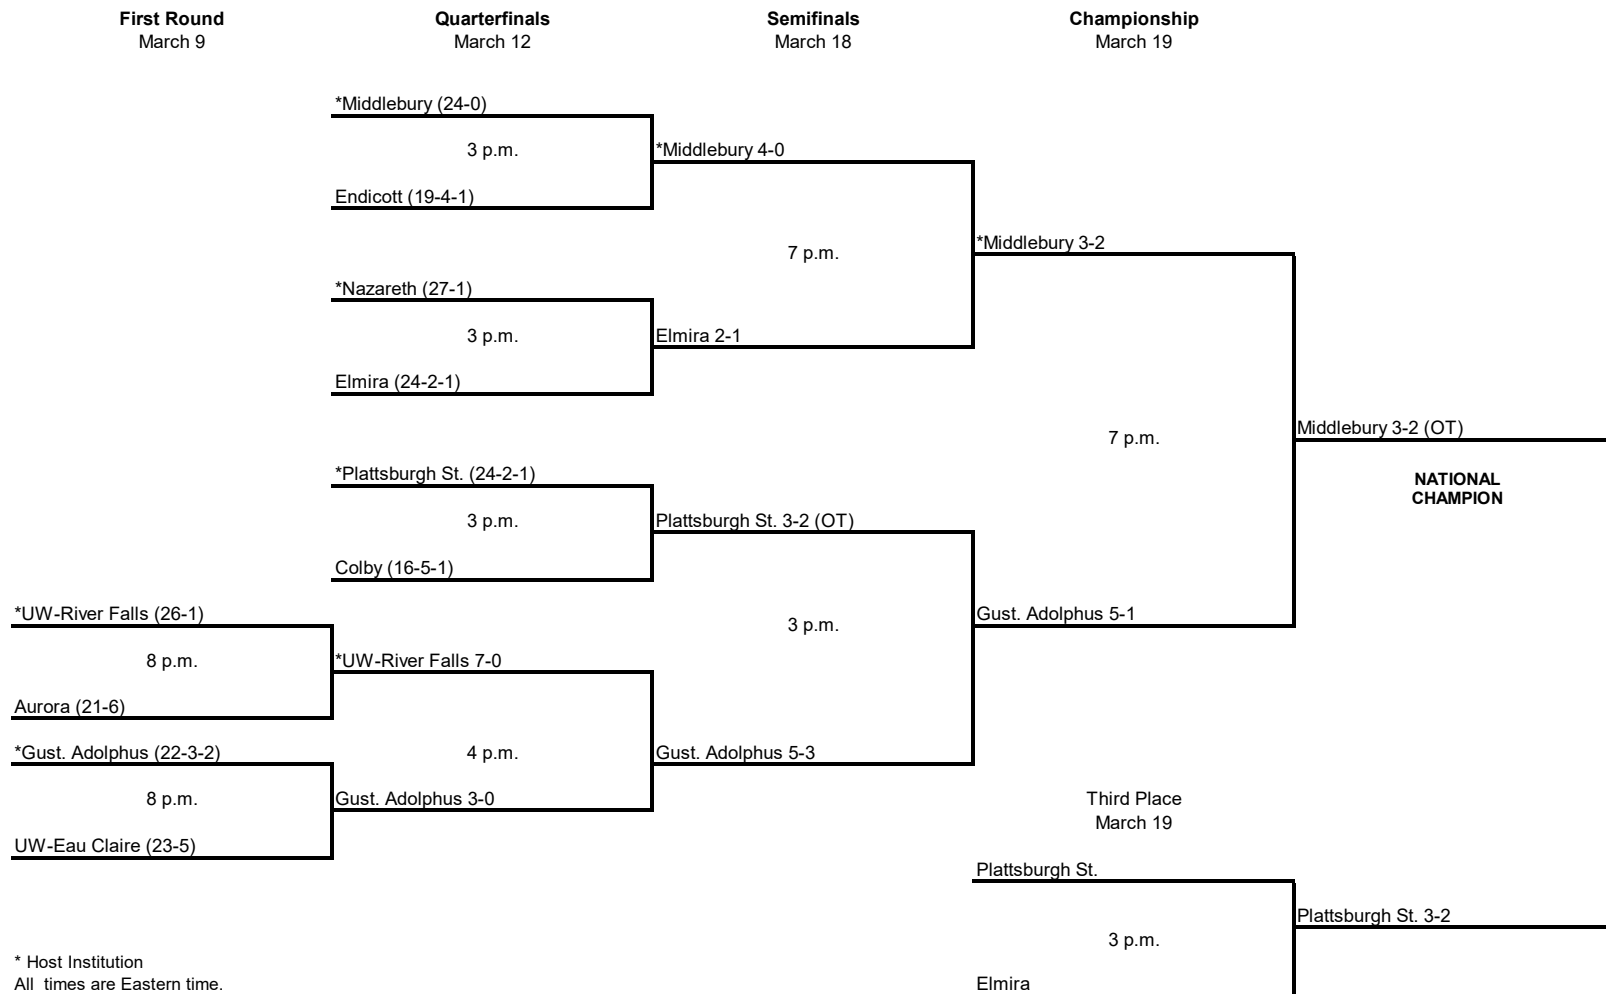

**2022 DIVISION III WOMEN'S
ICE HOCKEY CHAMPIONSHIP**

* Host Institution
 All times are Eastern time.
 (Note: the host will play the later semifinal game.)

© 2022 National Collegiate Athletic Association. No commercial use without the NCAA's written permission.