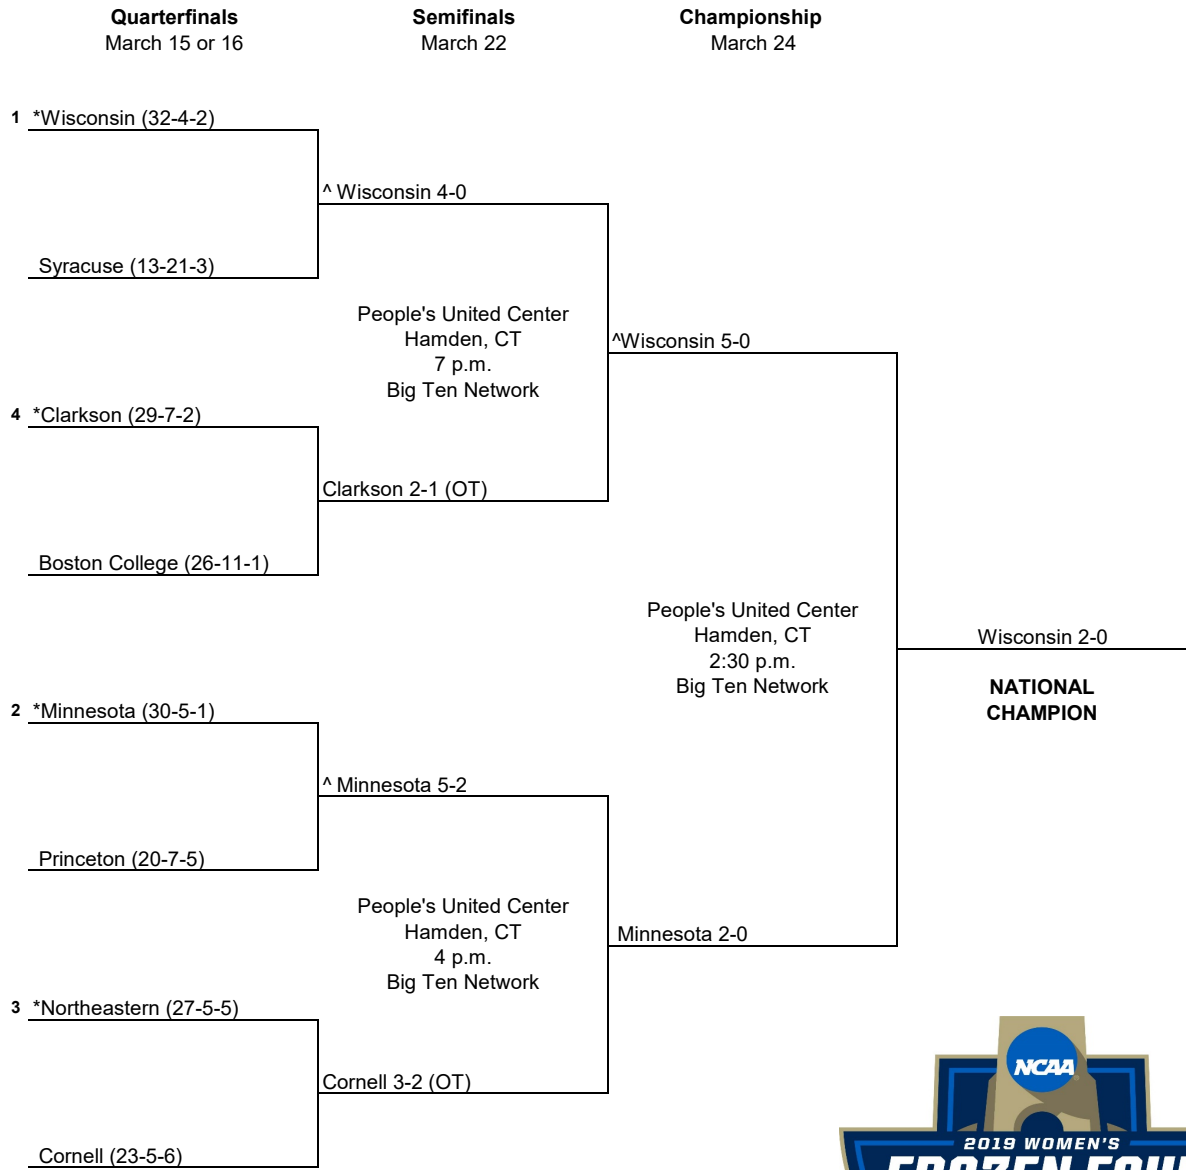

2019 National Collegiate Women's Ice Hockey Championship

* Host Institution
 ^ Home Team
 All times are Eastern time.
 Information subject to change.

© 2019 National Collegiate Athletic Association. No commercial use without the NCAA's written permission. The NCAA opposes all forms of sports wagering.