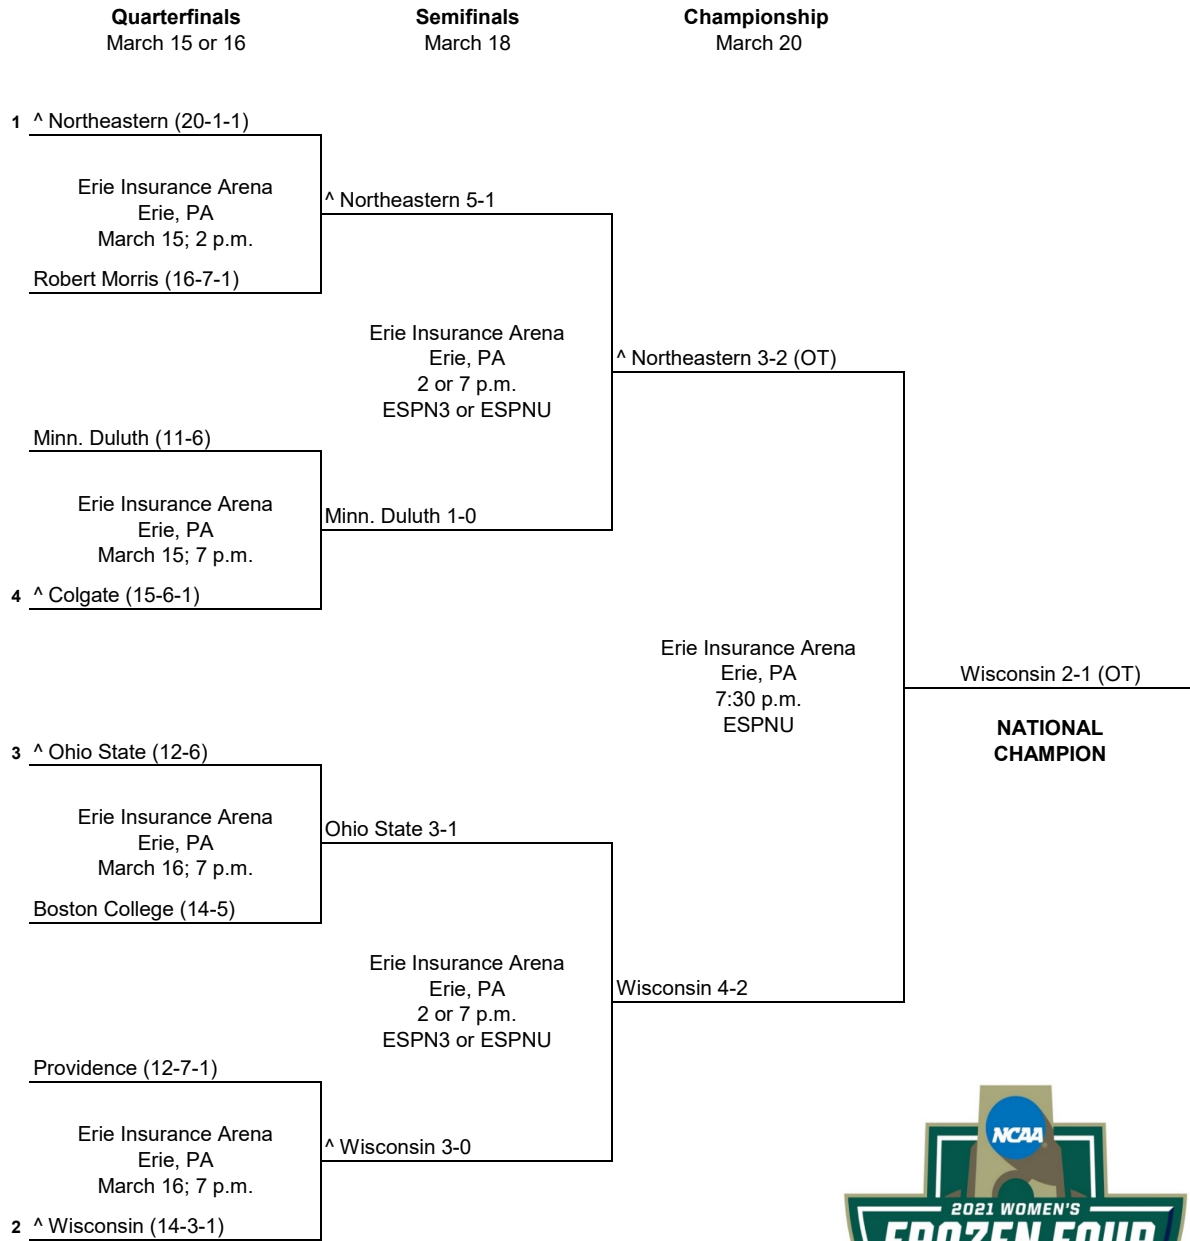

# 2021 National Collegiate Women's Ice Hockey Championship

^ Home Team  
 All times are Eastern time.  
 Information subject to change.