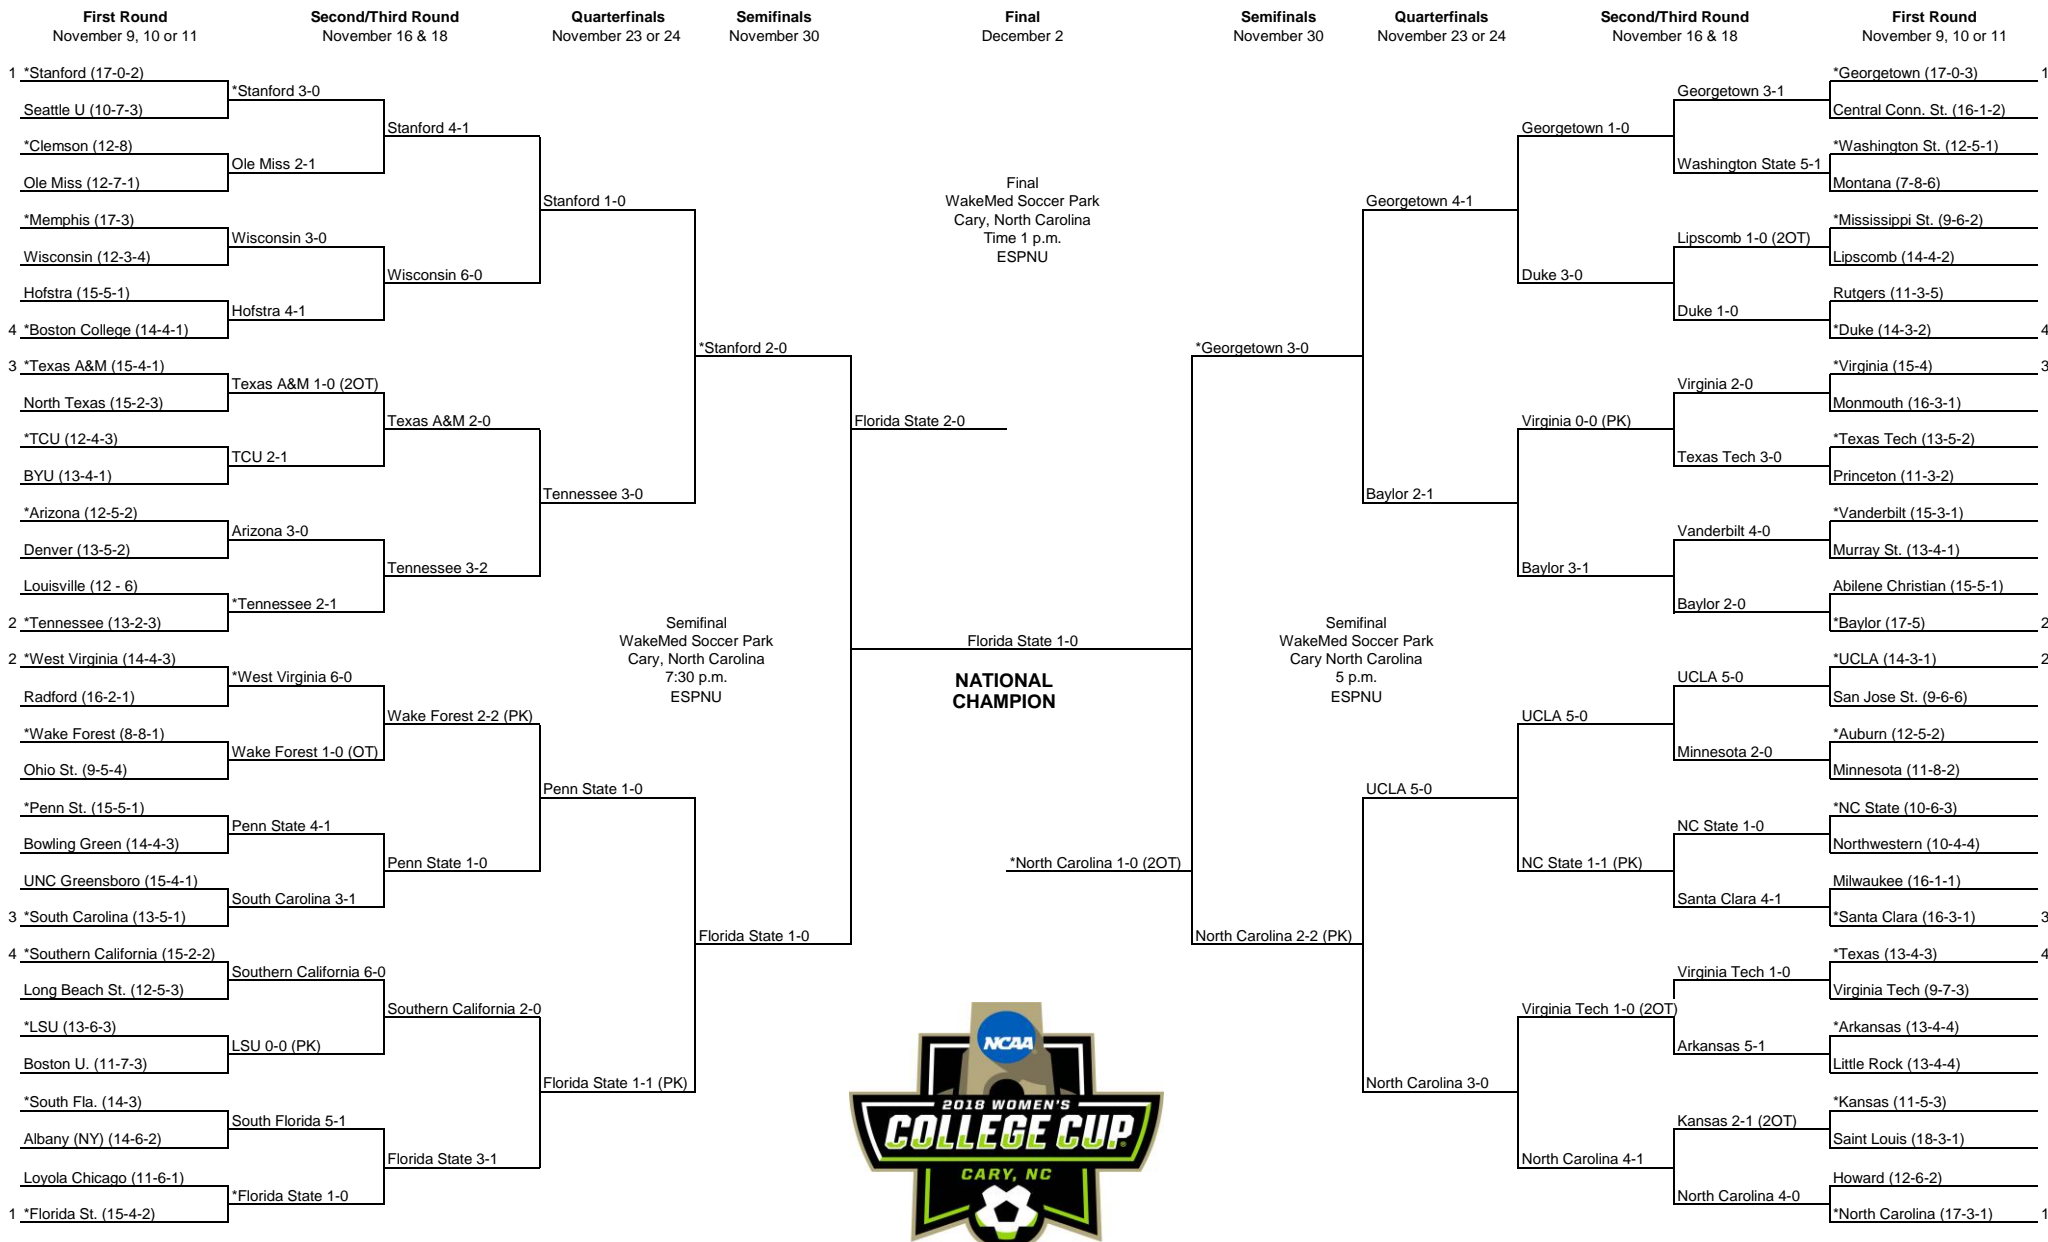

DIVISION I WOMEN'S SOCCER CHAMPIONSHIP

*Host institution for preliminary round games.
 All game times are Eastern standard time.
 Order of semifinal games determined after quarterfinal round games are completed.
 Second semifinal game will begin 45 minutes after conclusion of first game.