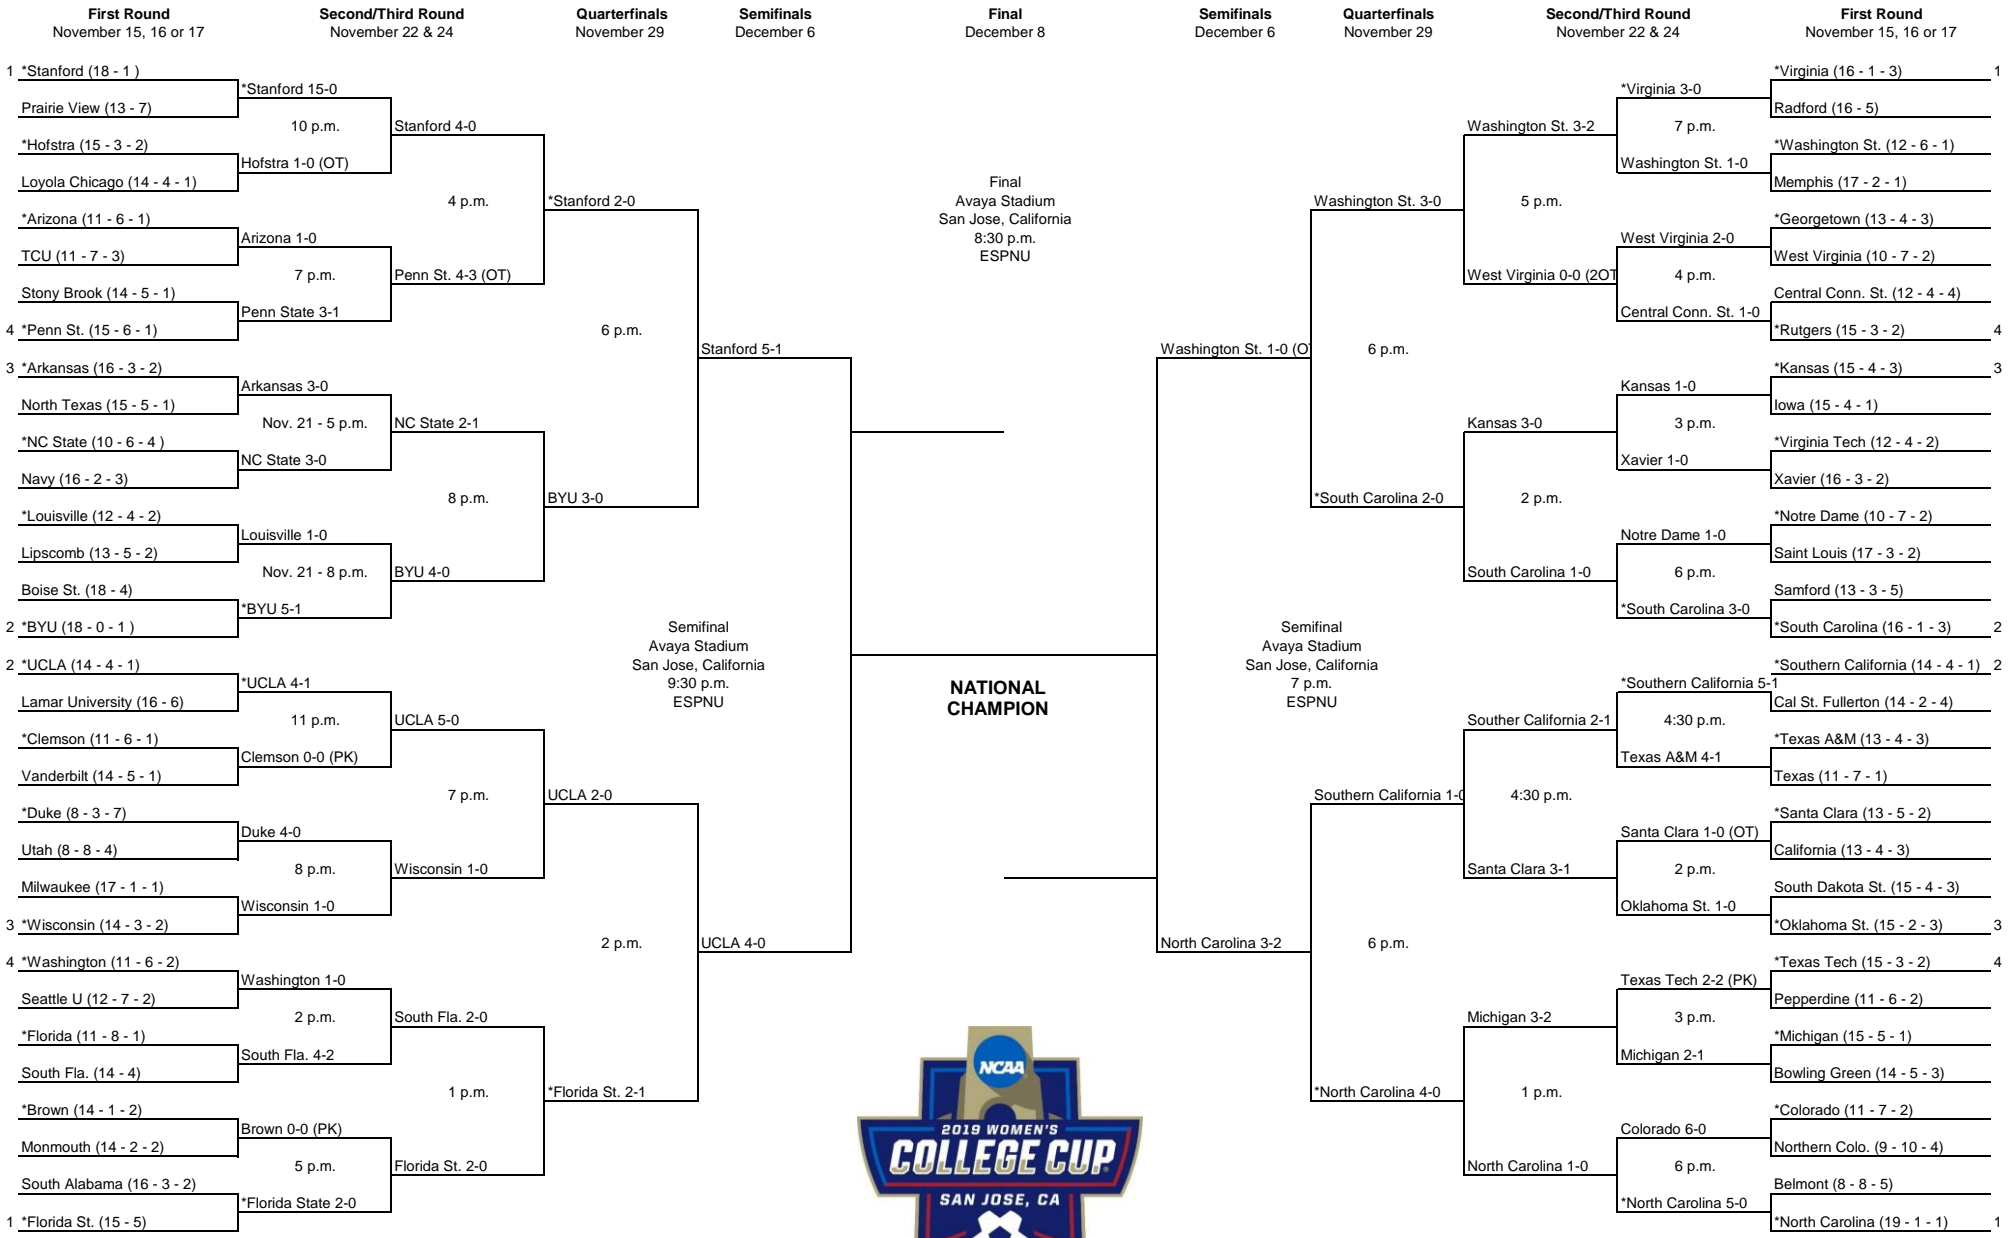

# DIVISION I WOMEN'S SOCCER CHAMPIONSHIP

\*Host institution for preliminary round games.  
 All game times are Eastern standard time.  
 Order of semifinal games determined after quarterfinal round games are completed.  
 Second semifinal game will begin 45 minutes after conclusion of first game.