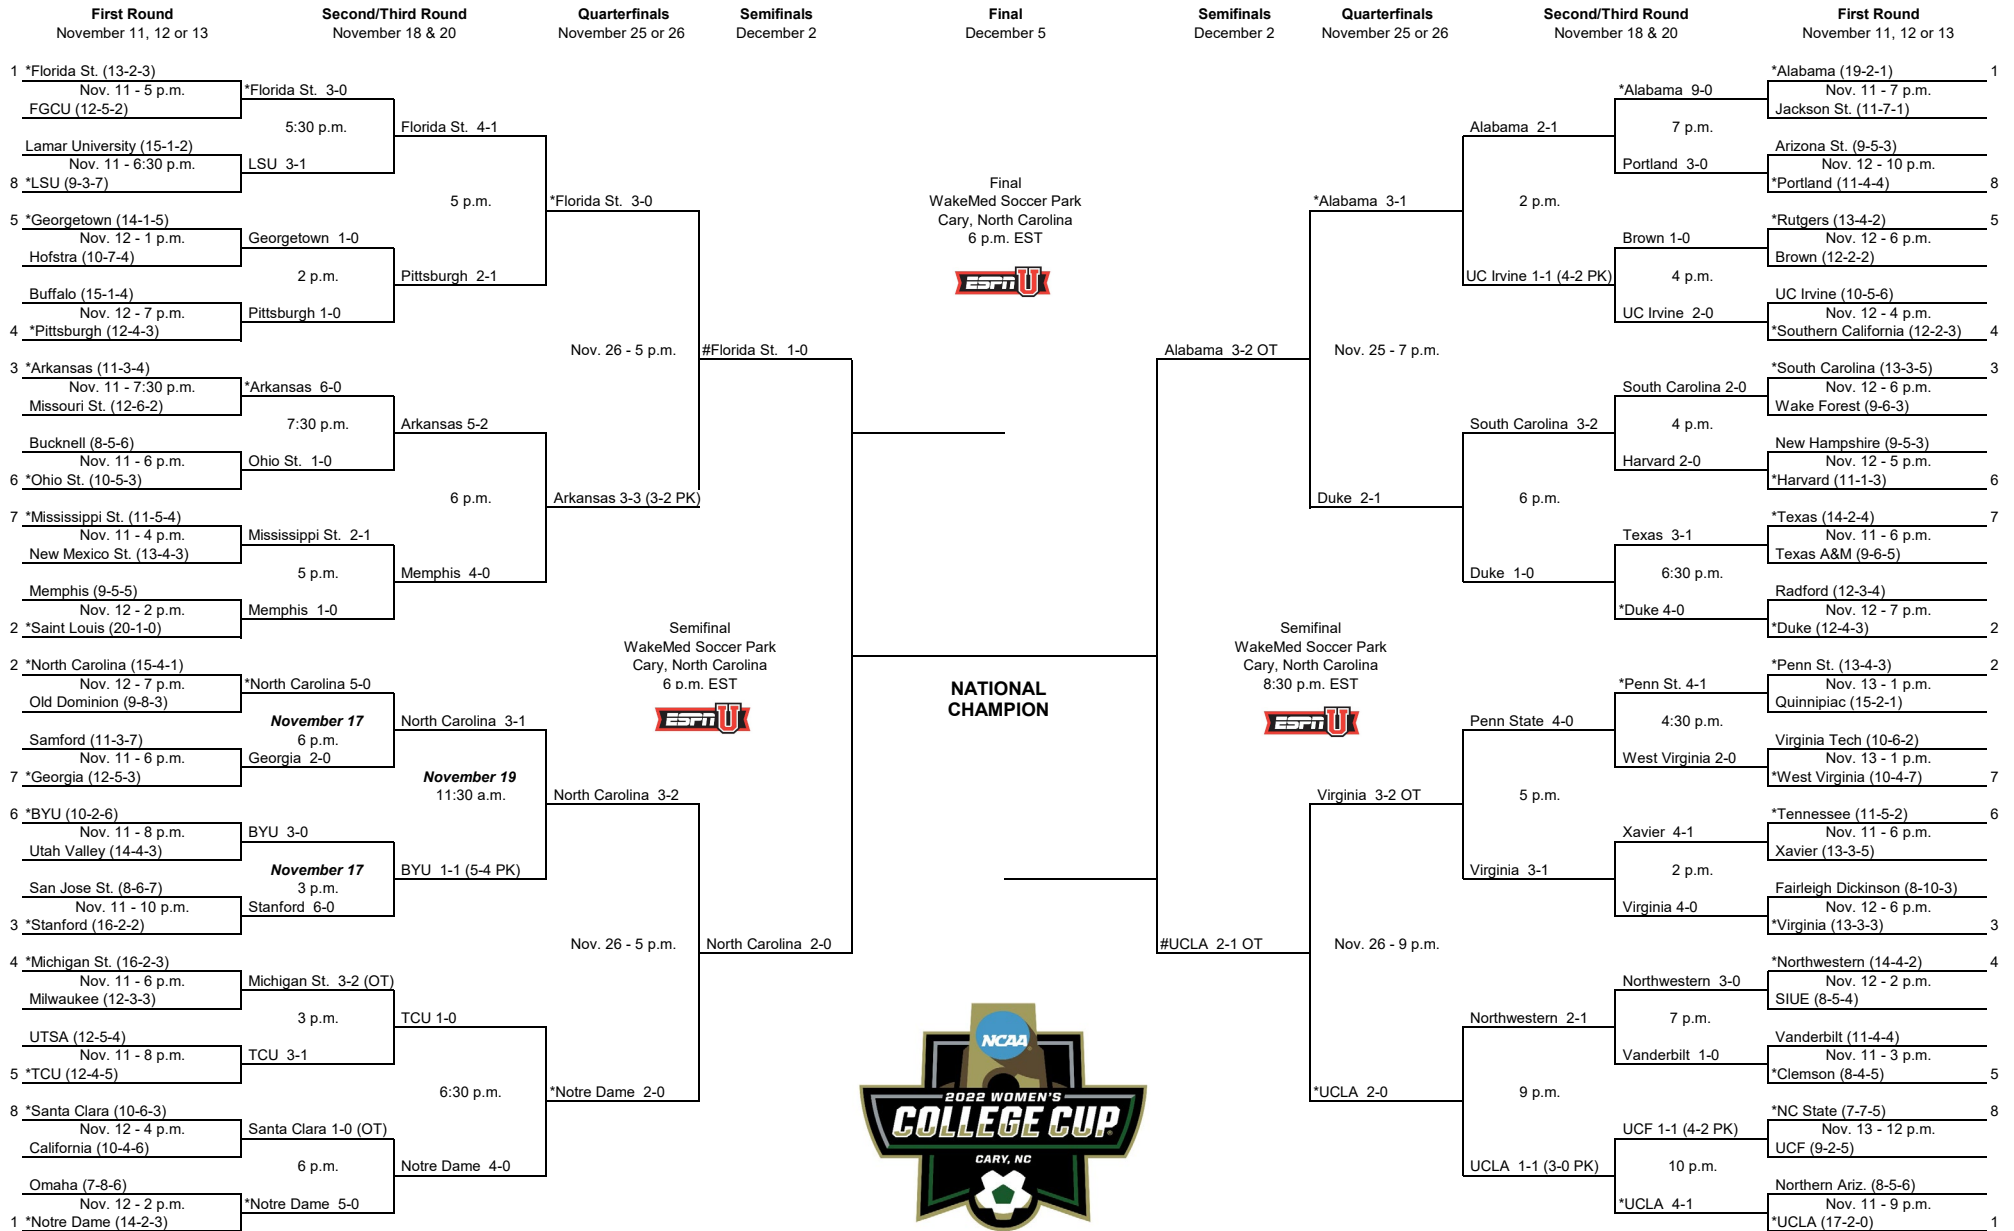

DIVISION I WOMEN'S SOCCER CHAMPIONSHIP

*Host institution for preliminary round games.
All game times are Eastern standard time.
#HomeTeam WCC
Second semifinal game will begin 45 minutes after conclusion of first game.