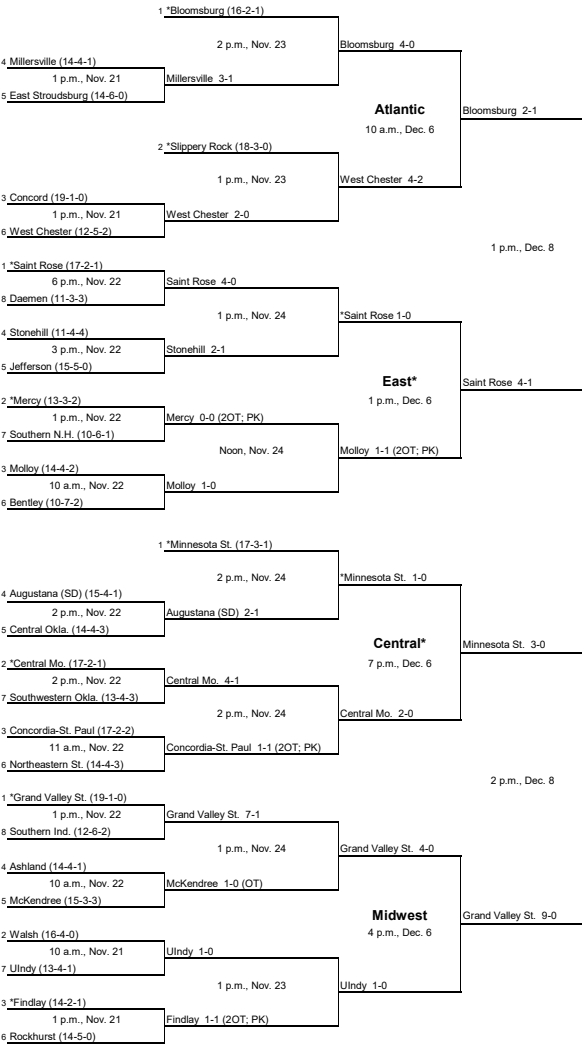

2019 NCAA DIVISION II WOMEN'S SOCCER CHAMPIONSHIP

FIRST ROUND NOVEMBER 21 OR 22   **SECOND ROUND** NOVEMBER 23 OR 24   **THIRD ROUND** DECEMBER 5 OR 6   **QUARTERFINALS** DECEMBER 7 OR 8   **SEMIFINALS** DECEMBER 12   **FINAL** DECEMBER 14   **SEMIFINALS** DECEMBER 12   **QUARTERFINALS** DECEMBER 7 OR 8   **THIRD ROUND** DECEMBER 5 OR 6   **SECOND ROUND** NOVEMBER 23 OR 24   **FIRST ROUND** NOVEMBER 21 OR 22