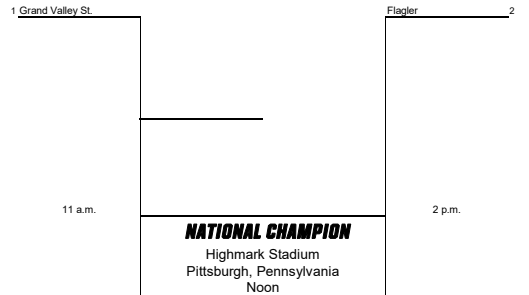

2019 NCAA DIVISION II WOMEN'S SOCCER CHAMPIONSHIP

FIRST ROUND NOVEMBER 21 OR 22   **SECOND ROUND** NOVEMBER 23 OR 24   **THIRD ROUND** DECEMBER 5 OR 6   **QUARTERFINALS** DECEMBER 7 OR 8   **SEMIFINALS** DECEMBER 12   **FINAL** DECEMBER 14   **SEMIFINALS** DECEMBER 12   **QUARTERFINALS** DECEMBER 7 OR 8   **THIRD ROUND** DECEMBER 5 OR 6   **SECOND ROUND** NOVEMBER 23 OR 24   **FIRST ROUND** NOVEMBER 21 OR 22