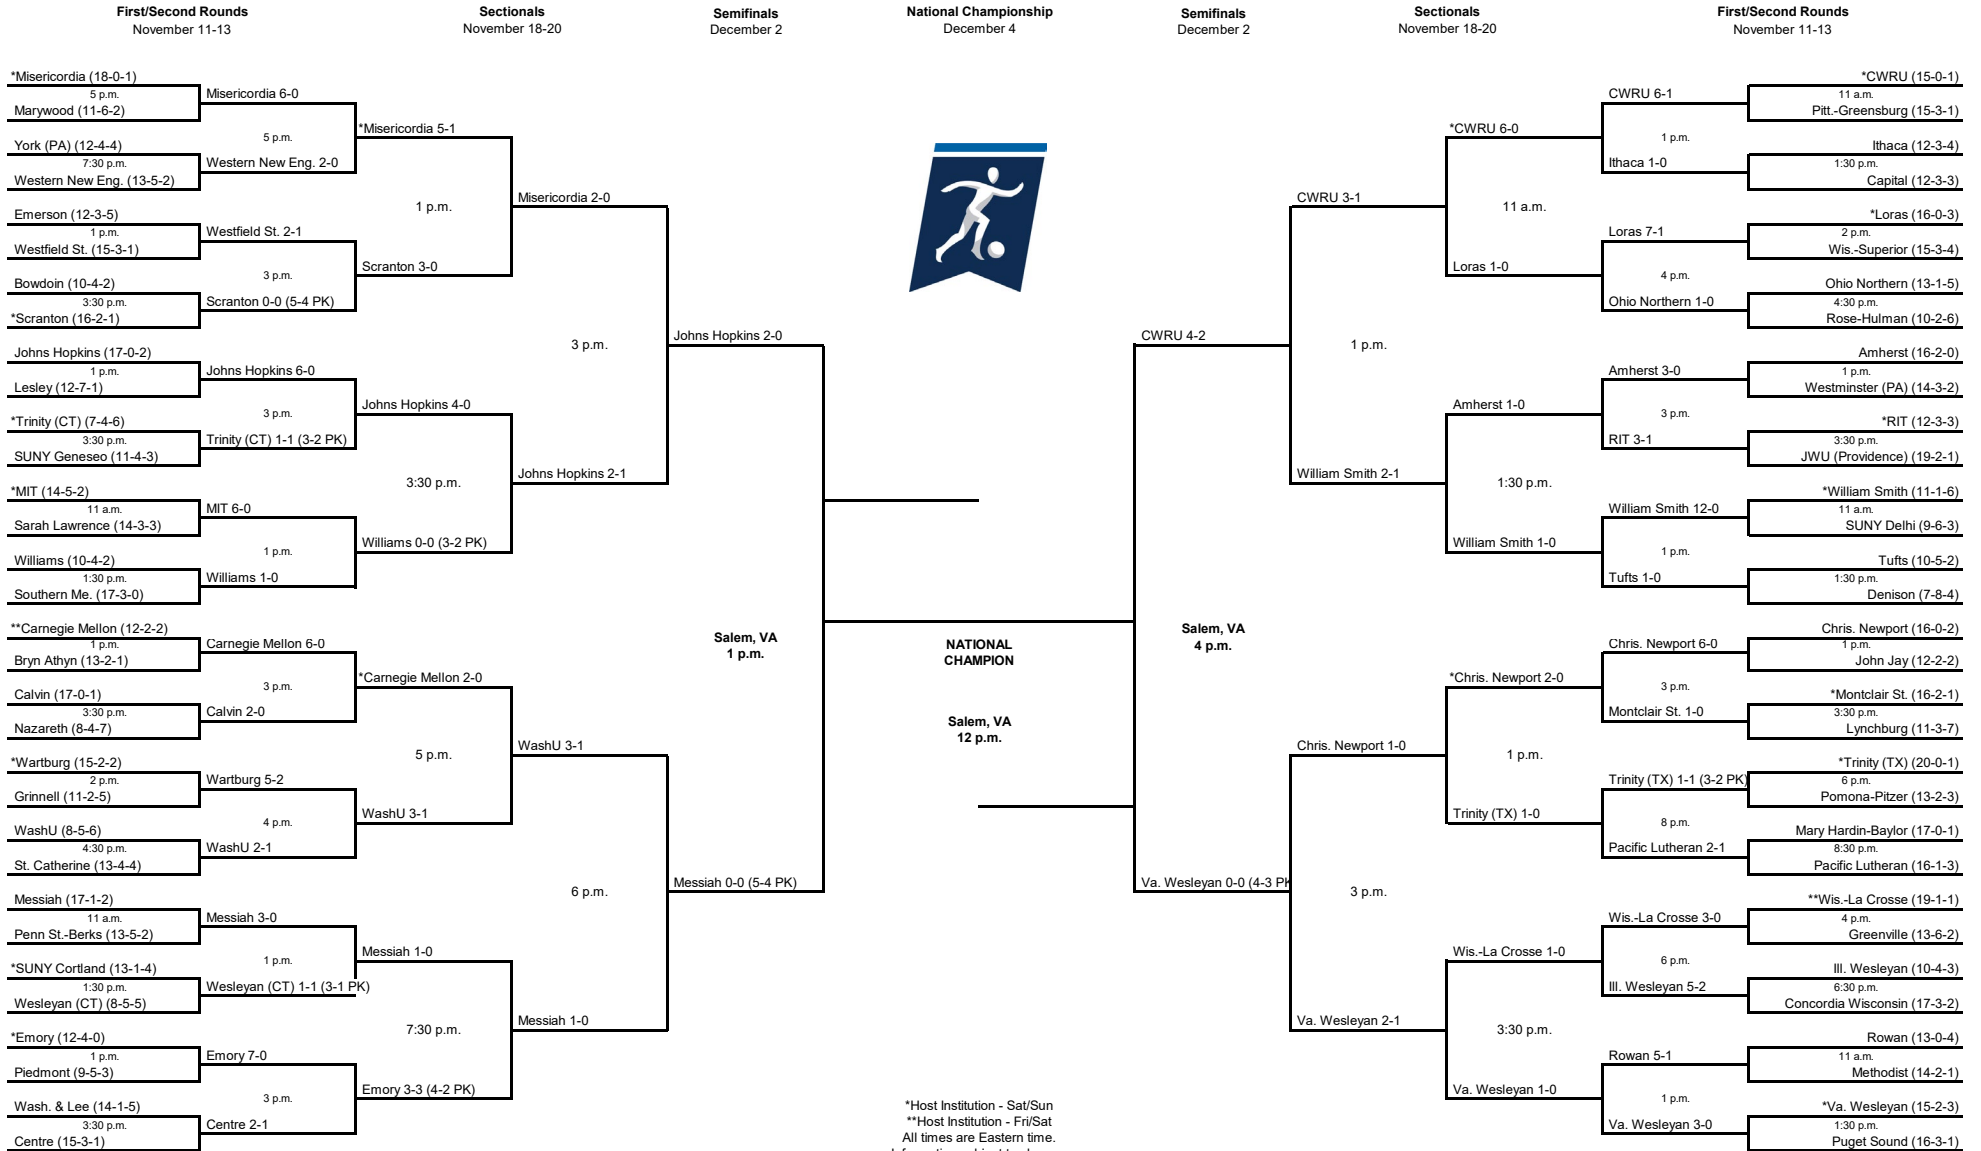

2022 NCAA Division III Women's Soccer Championship