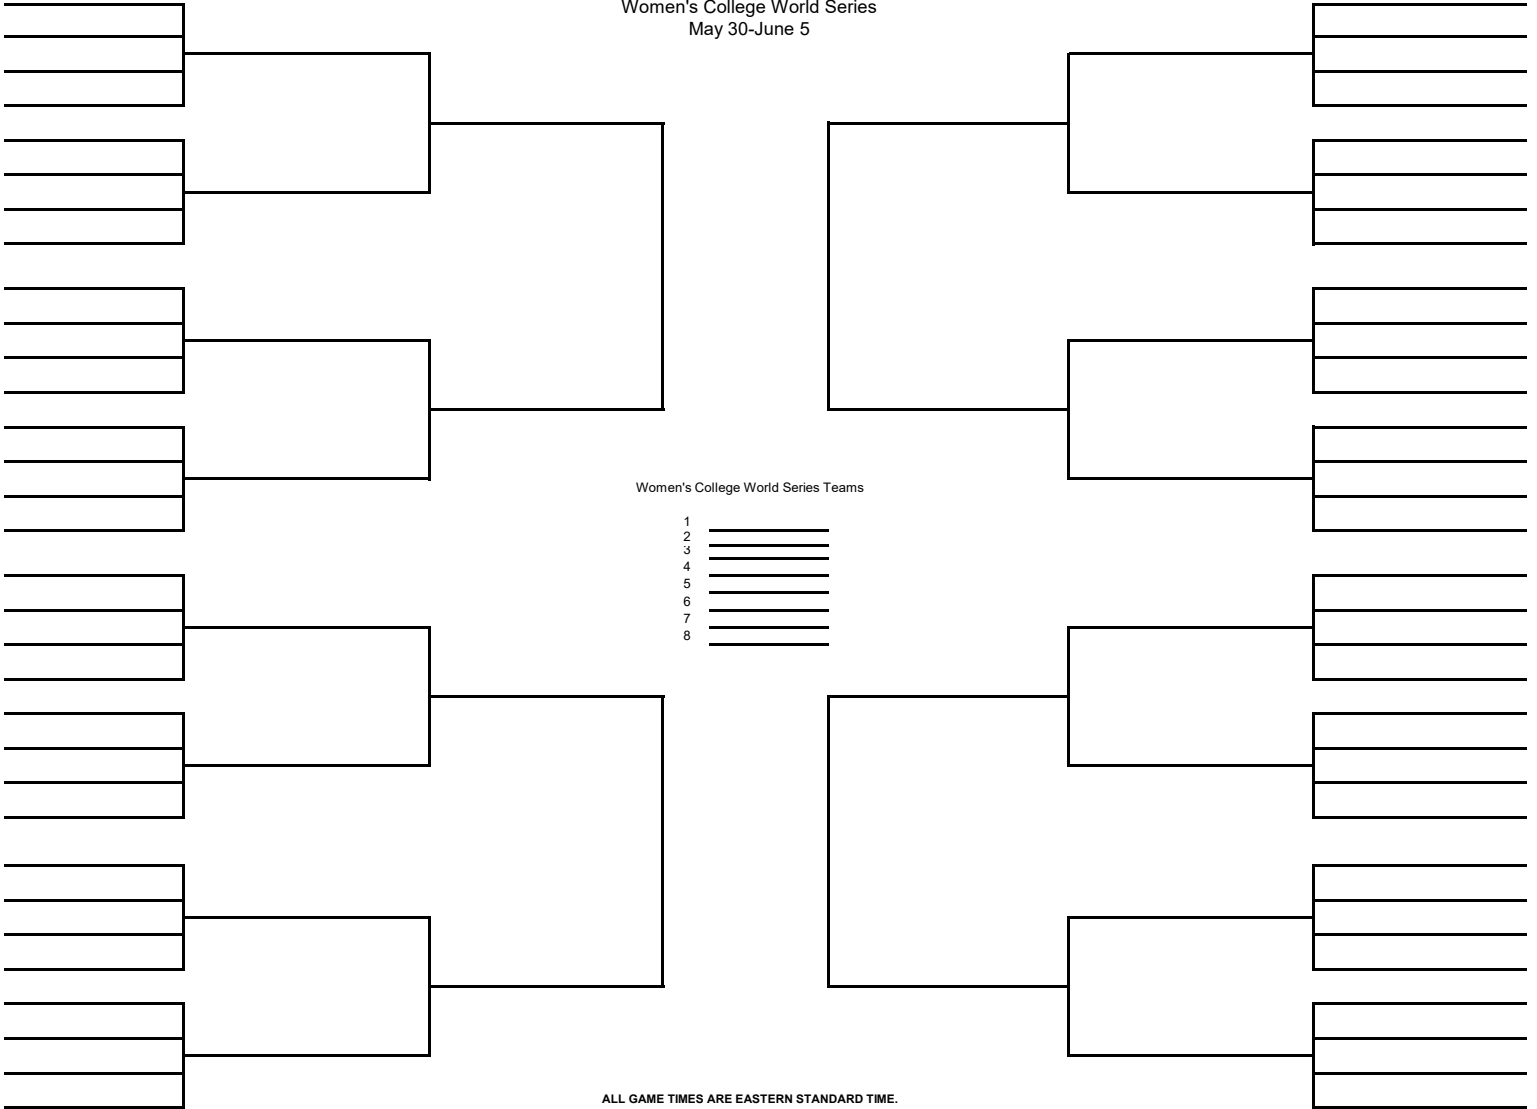

2019 NCAA Division I SOFTBALL CHAMPIONSHIP

REGIONALS
May 17-19

SUPER REGIONALS
May 23-26

SUPER REGIONALS
May 23-26

REGIONALS
May 17-19

Women's College World Series
May 30-June 5

ALL GAME TIMES ARE EASTERN STANDARD TIME.
All ESPN games are also available on WatchESPN.