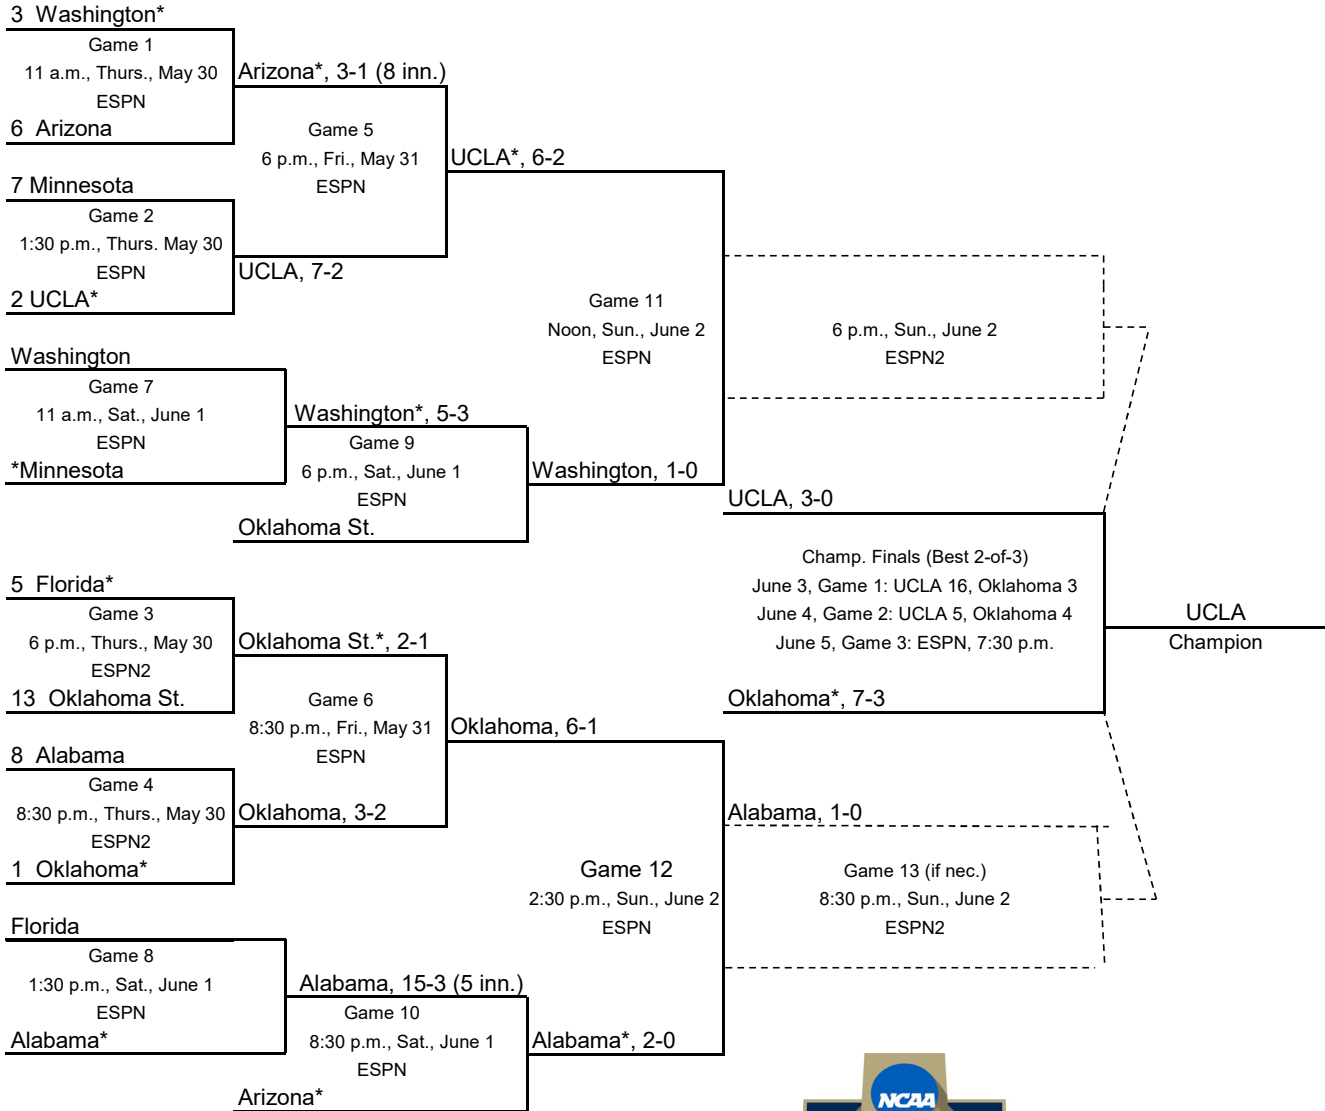

2019 NCAA Women's College World Series

***Home**

ALL TIMES LISTED ARE LOCAL (CENTRAL TIME)

*Denotes home team

All broadcasts also available on the ESPN app.

All game played at ASA Hall of Fame Stadium in Oklahoma City, Oklahoma.

Bracket Notes:

1. If the winner of Game 9 defeats the winner of Game 5, the Game 13 is necessary.
2. If the winner of Game 10 defeats the winner of Game 6, then Game 14 is necessary.
3. If only 1 if necessary game is needed, it will be played at 6 p.m. on Sunday.