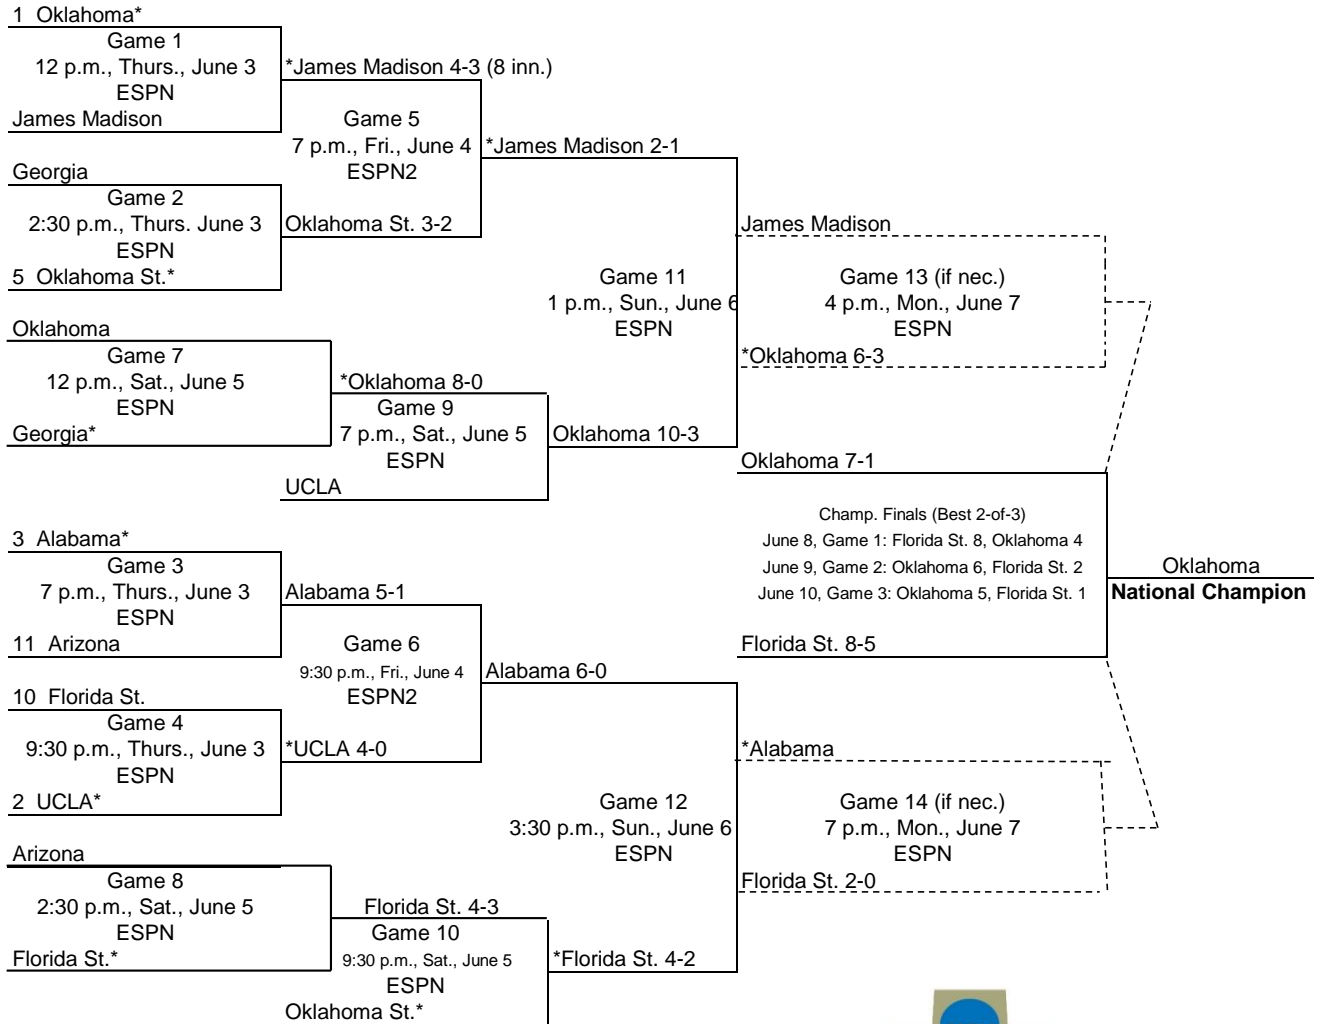

2021 NCAA Women's College World Series

USA Softball Hall of Fame Stadium - OG&E Energy Field | Oklahoma City

June 3 - 10

All times Eastern and subject to change. *Home Team

Bracket Notes:

1. If the winner of Game 9 defeats the winner of Game 5, then Game 13 is necessary.
2. If the winner of Game 10 defeats the winner of Game 6, then Game 14 is necessary.
3. If only 1 if necessary game is needed, it will be played at 7 p.m. on Sunday.

Watch the championship on these networks or via the Women's College World Series app.

© 2021 National Collegiate Athletic Association. No commercial use without NCAA's written permission

Don't Bet On It.