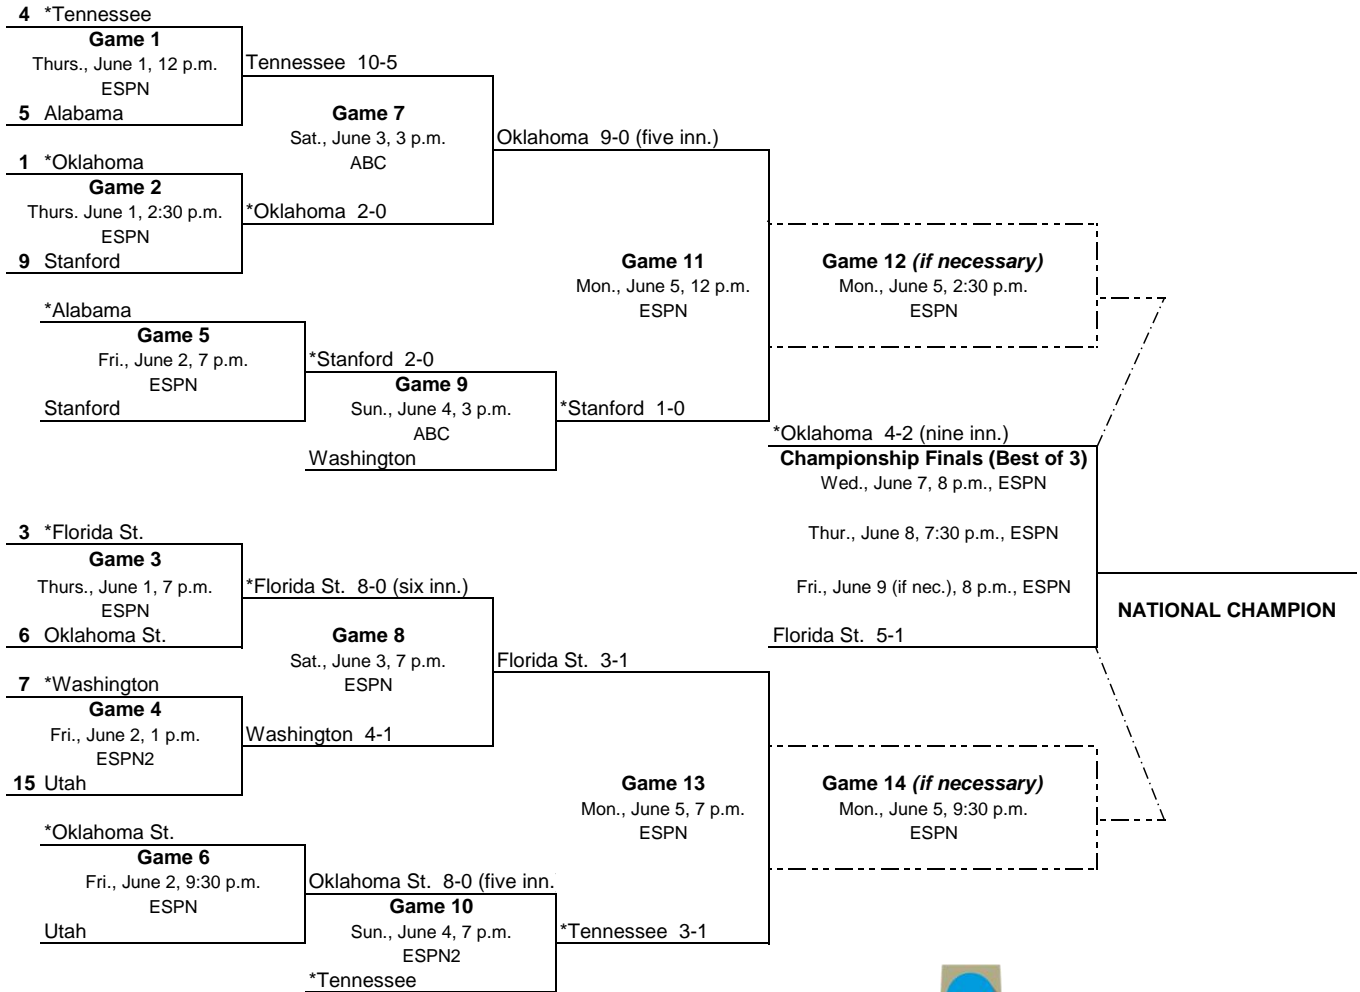

# 2023 NCAA Women's College World Series

OGE Energy Field at the USA Softball Hall of Fame Complex | Oklahoma City  
June 1 - 8/9

All times Eastern and subject to change. \*Home Team

**Bracket Notes:**

1. If the winner of Game 9 defeats the winner of Game 7, then Game 12 is necessary.
2. If the winner of Game 10 defeats the winner of Game 8, then Game 14 is necessary.

Watch the championship on these networks or via the Women's College World Series app.

© 2023 National Collegiate Athletic Association. No commercial use without NCAA's written permission