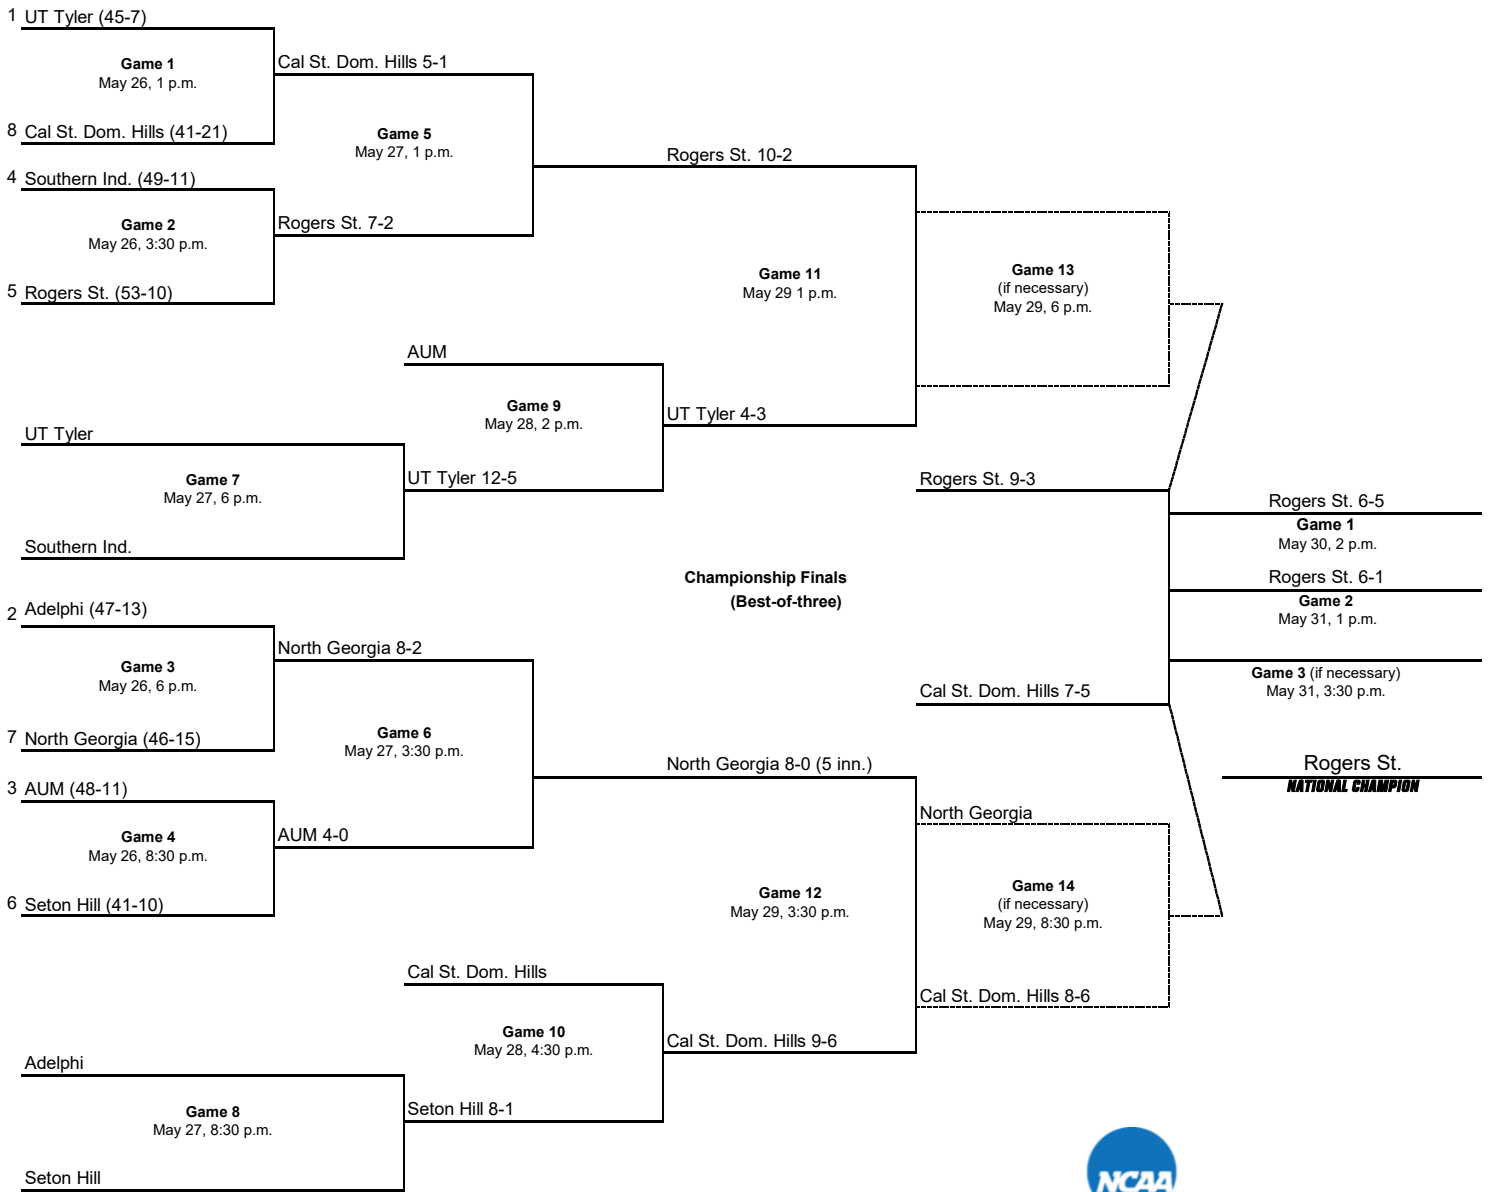

# 2022 NCAA DIVISION II SOFTBALL CHAMPIONSHIP

THE ASSEMBLY ATHLETIC COMPLEX AT MSU DENVER  
DENVER, CO  
MAY 26-31

ALL TIMES ARE EASTERN TIME.  
INFORMATION SUBJECT TO CHANGE.

**Bracket Notes:**

1. If the winner of Game 9 defeats the winner of Game 5, then Game 13 is necessary.
2. If the winner of Game 10 defeats the winner of Game 6, then Game 14 is necessary.
3. If only one if necessary game is needed, it will be played at 6 p.m.
4. The Championship Finals is a best-of-three series.
5. All games are webstreamed in high definition on www.NCAA.com.