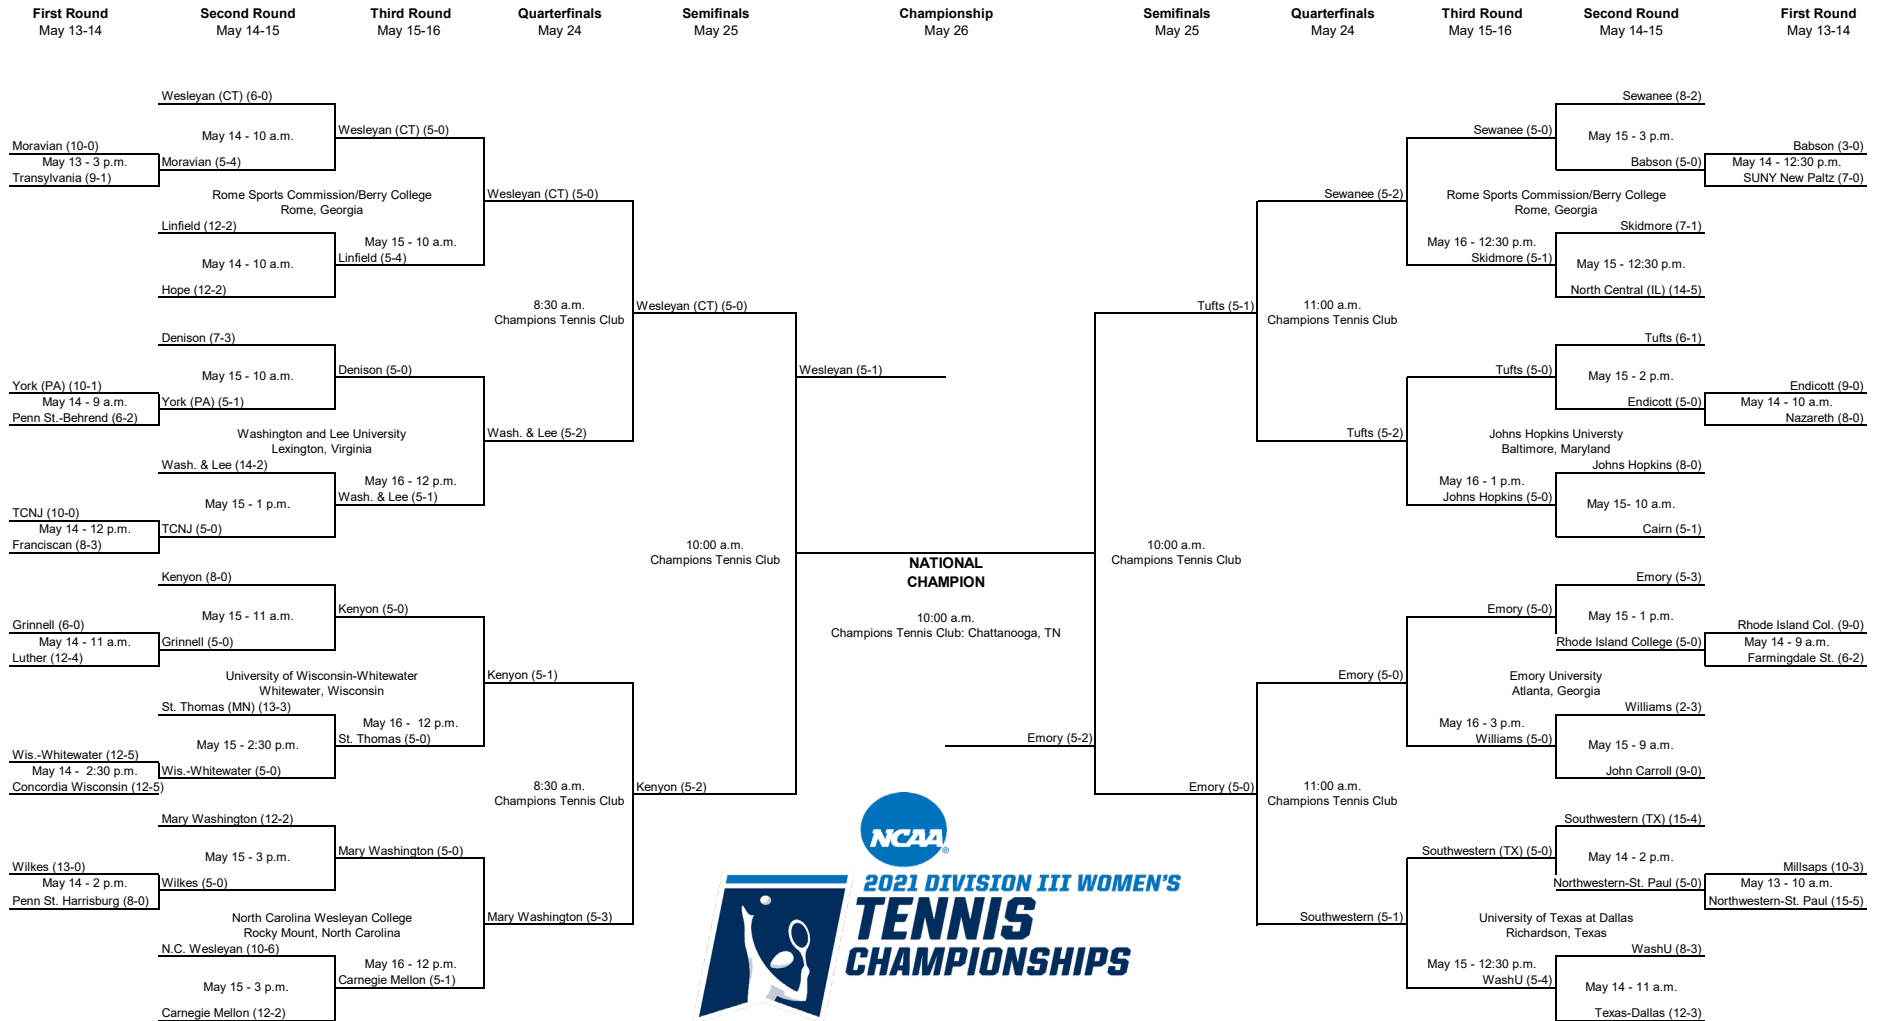

2021 NCAA DIII Women's Tennis Championship