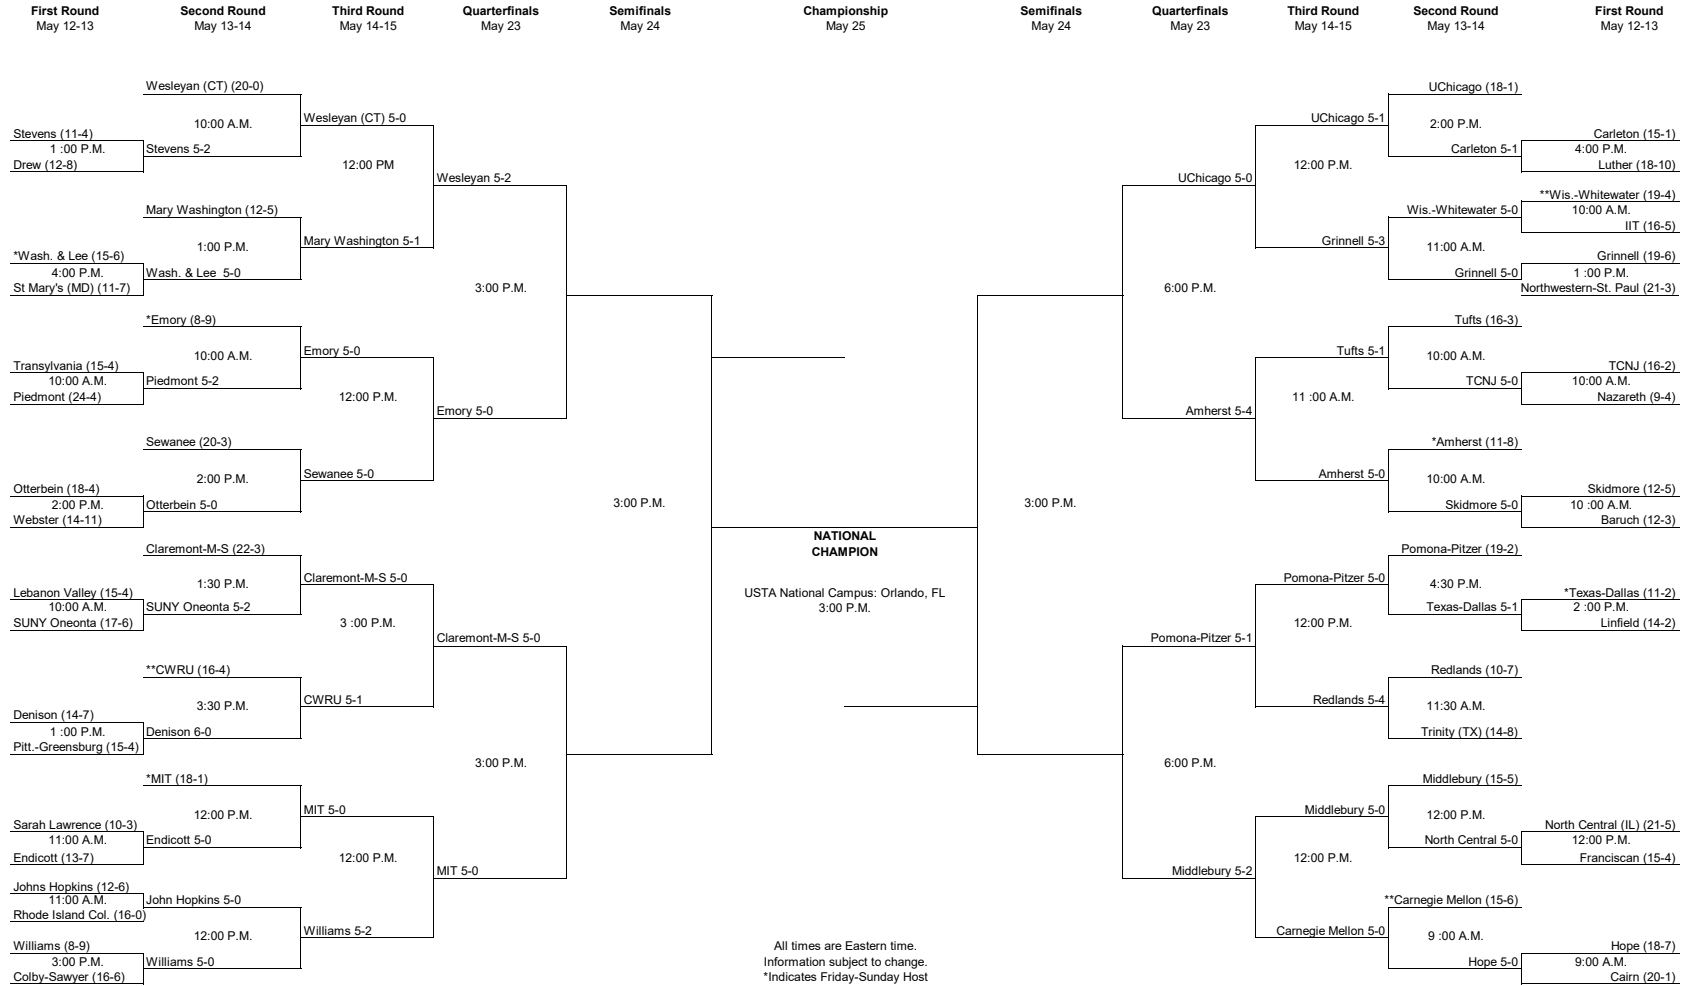

**2022 DIVISION III WOMEN'S
TENNIS CHAMPIONSHIPS**

© 2022 National Collegiate Athletic Association. No commercial use without the NCAA's written permission.