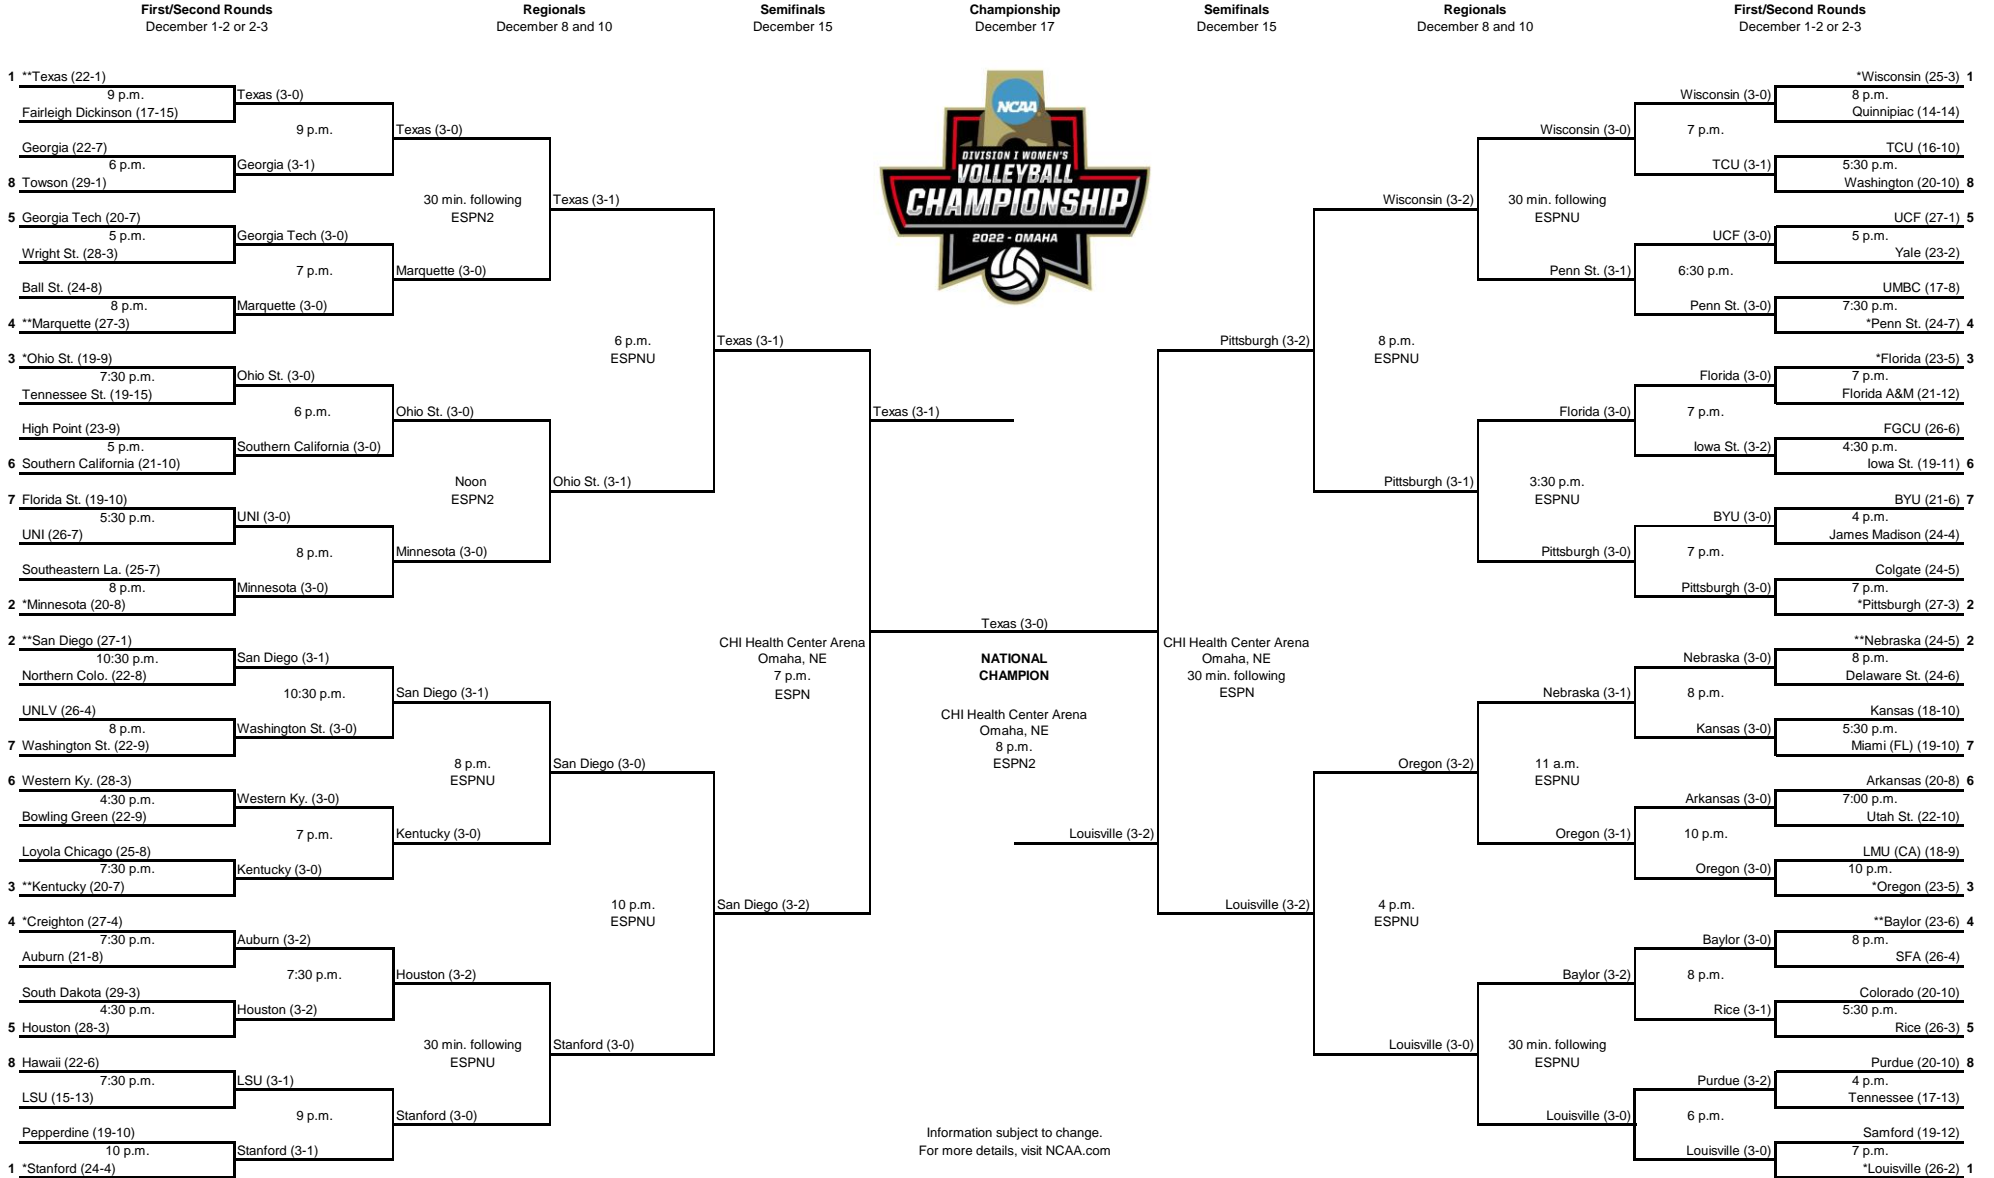

2022 NCAA Division I Women's Volleyball Championship

Regionals Site

Stanford **Stanford (28-1) Alabama St. (23-17) Duke (16-11) Loyola Marymount (20-9)	1
Washington St. **Washington St. (21-9) Northern Ariz. (26-8) Tennessee (25-5) Colorado St. (23-7)	16
Creighton **Creighton (28-4) South Dakota (21-9) Washington (18-12) Saint Mary's (CA) (19-9)	9
Penn St. **Penn St. (23-7) Howard (20-10) Syracuse (18-8) Yale (19-4)	8

Regionals Site

Texas *Texas (20-4) SFA (32-2) Texas St. (26-6) Rice (24-6)	5
Pittsburgh **Pittsburgh (29-1) Iona (20-7) Michigan (22-9) Navy (23-8)	12
UCF *UCF (27-3) FGCU (26-6) Florida (24-6) Florida St. (19-9)	13
BYU **BYU (27-1) Stony Brook (21-8) Utah (18-13)