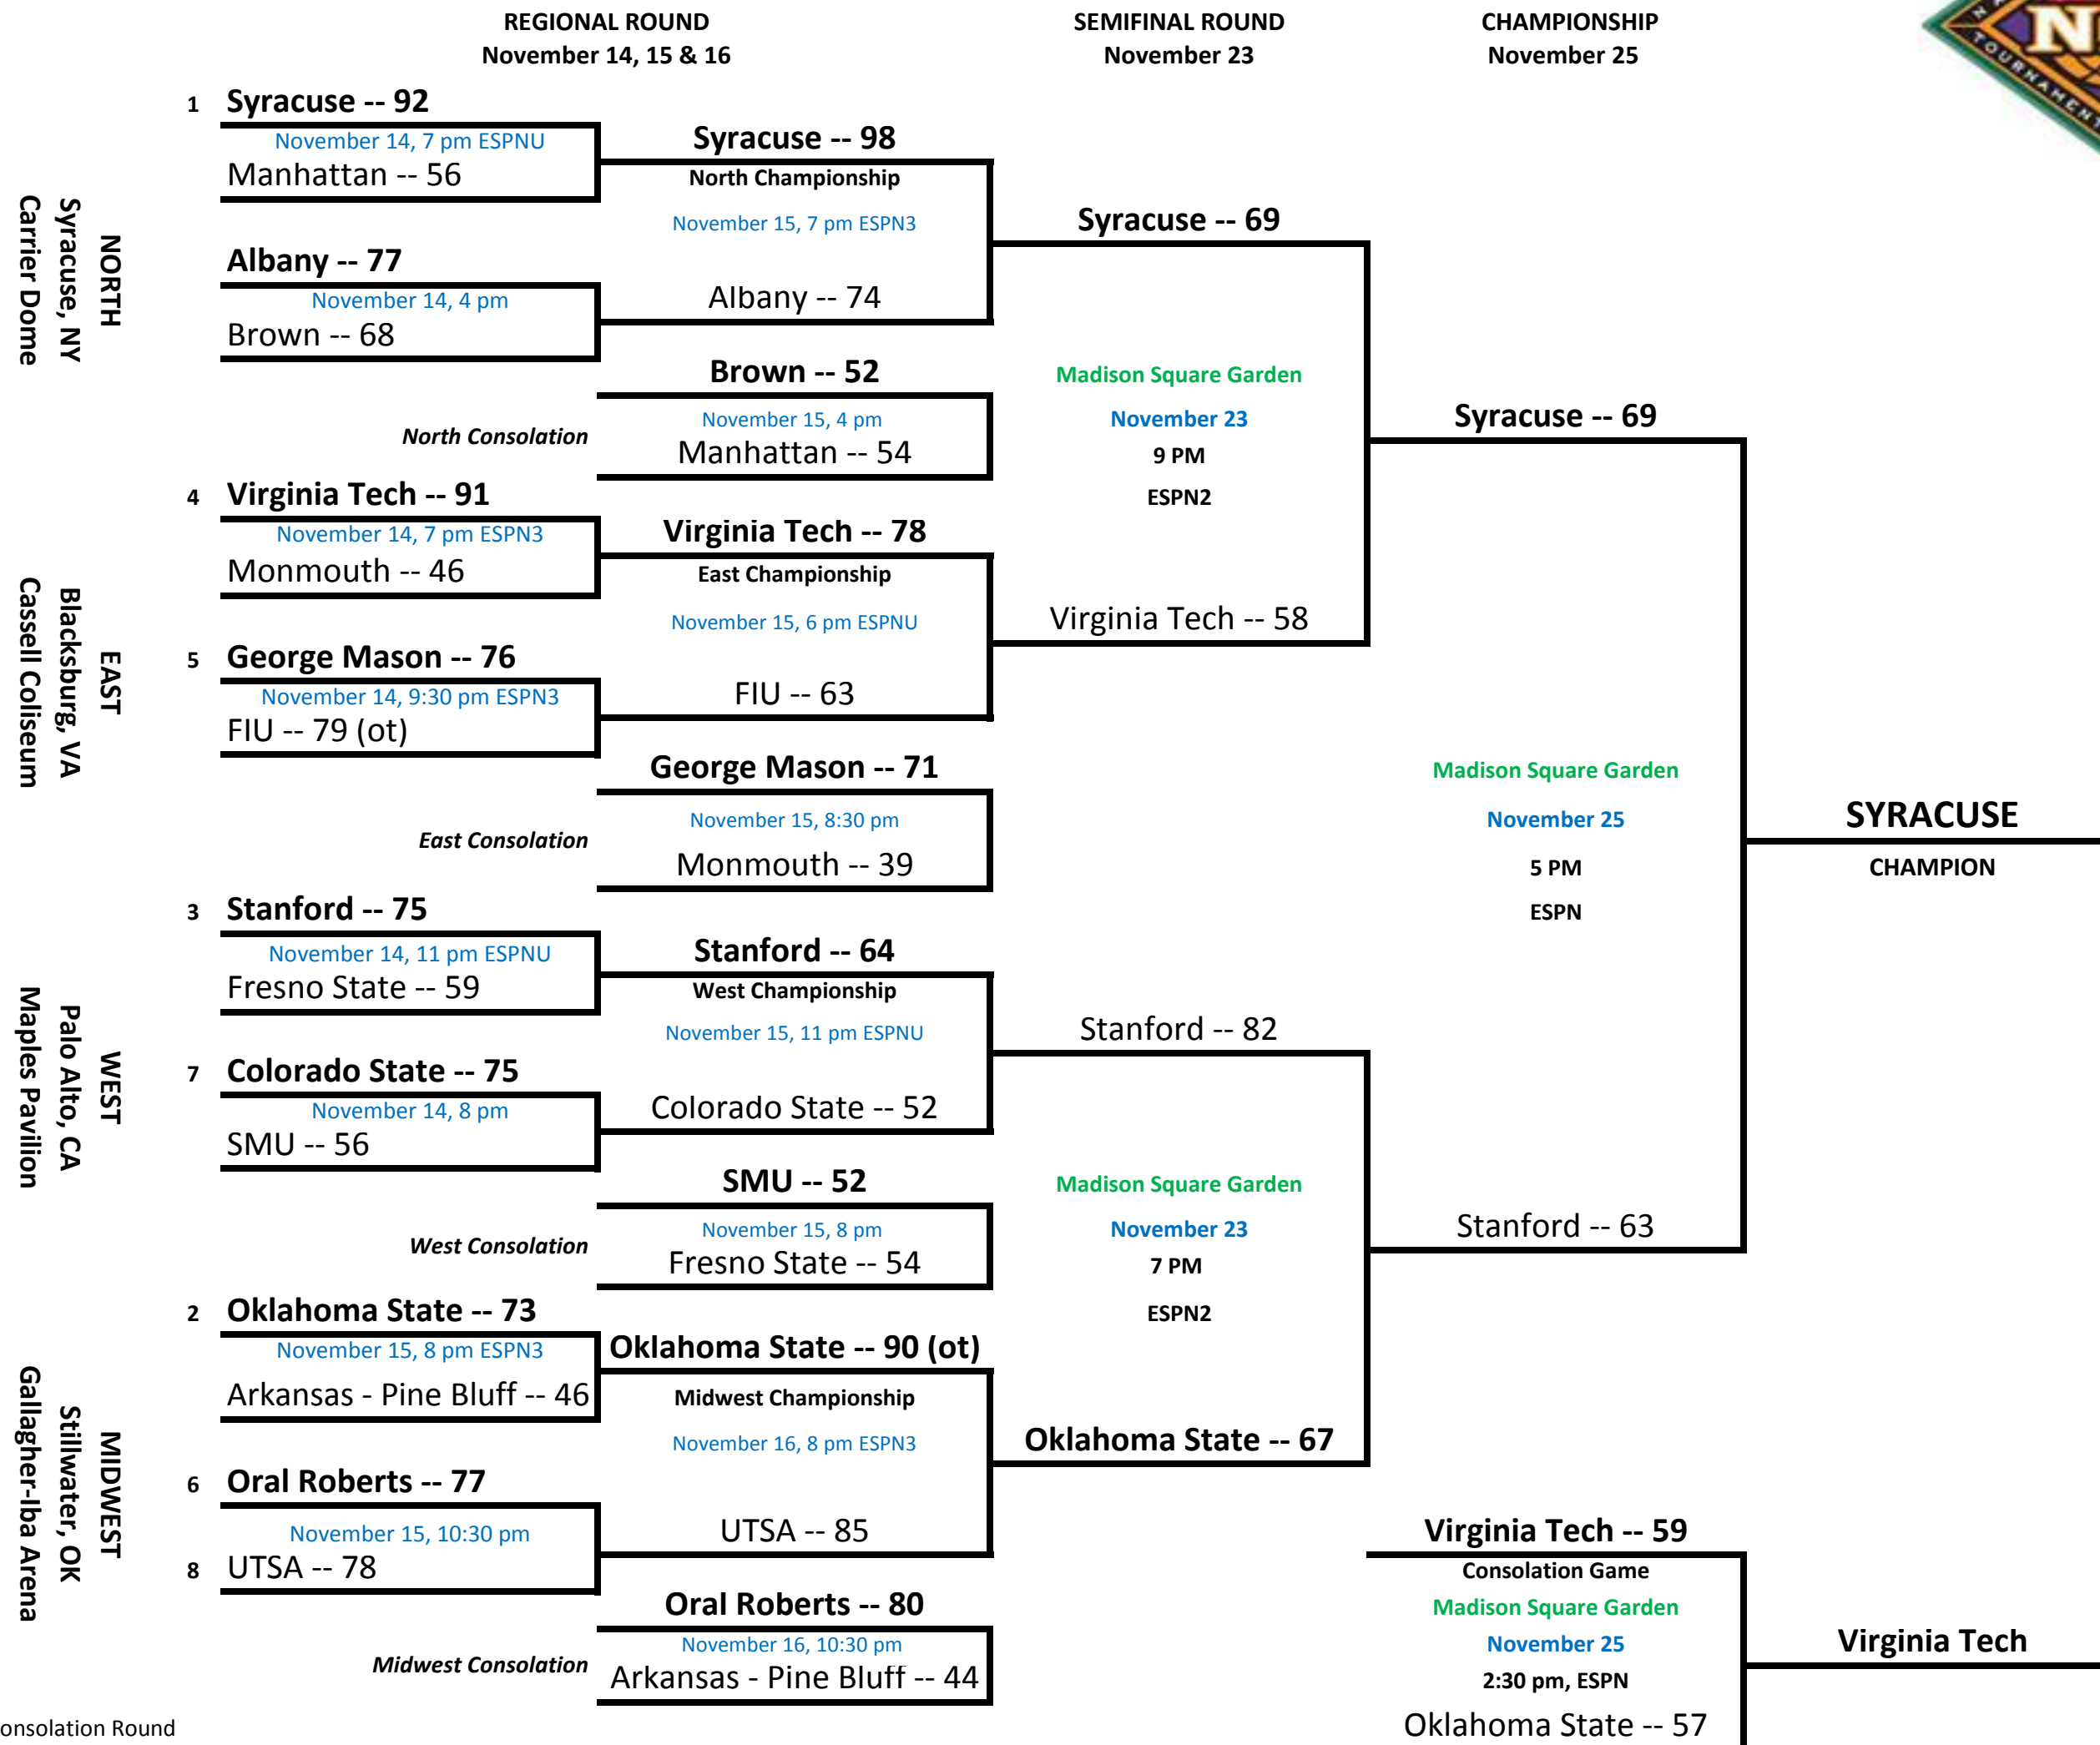

# 2011 DICK'S SPORTING GOODS NIT SEASON TIP-OFF

College Basketball's Beginning...

www.nit.org

Consolation Round  
November 21 & 22

ALL GAMES EASTERN TIME // HOME TEAM IN BOLD

©Copyright 2011 NIT, L.L.C.