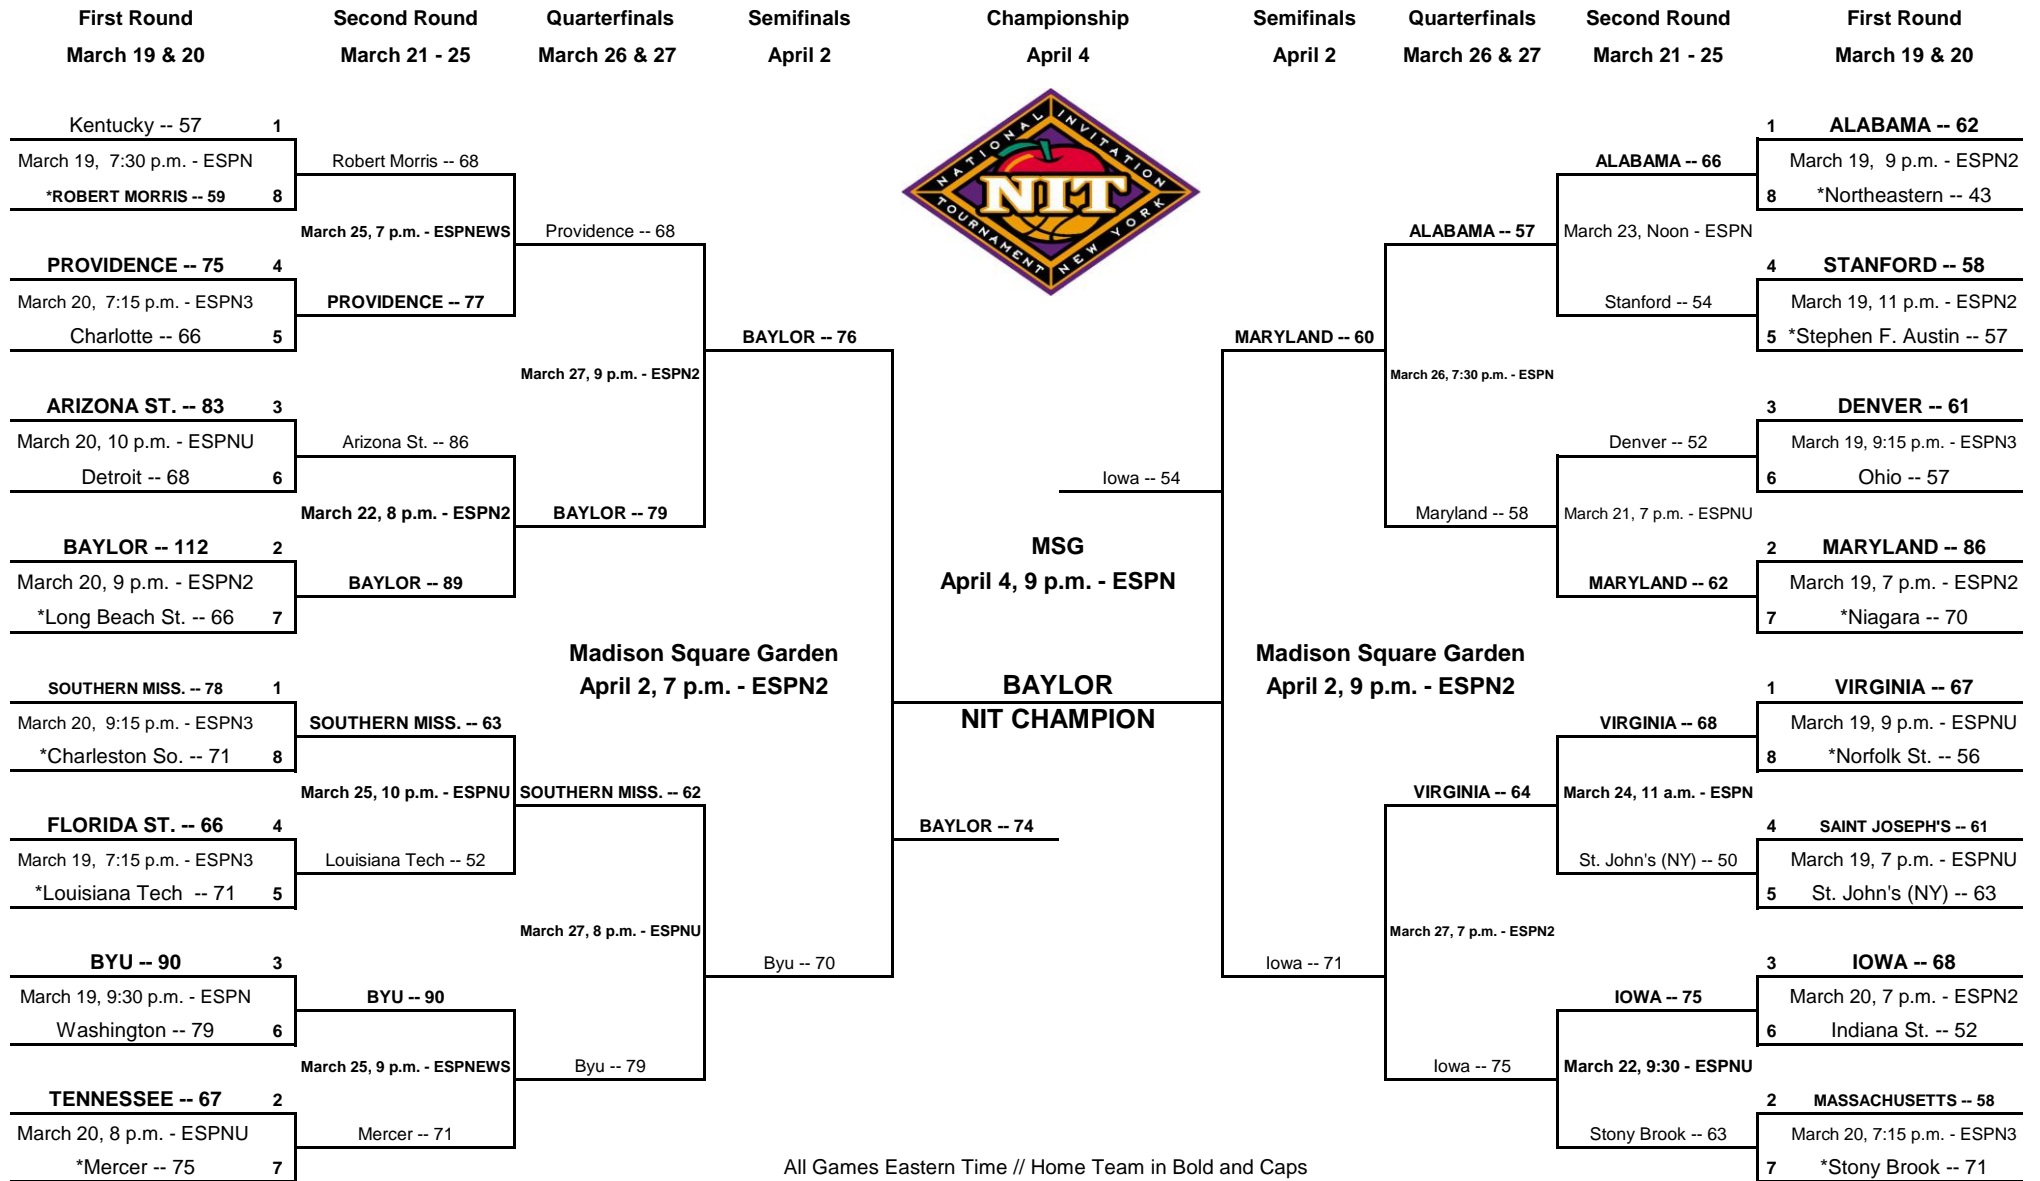

2013 NATIONAL INVITATION TOURNAMENT®

All Games Eastern Time // Home Team in Bold and Caps
 *Automatic Qualifiers - Regular Season Conference Champions