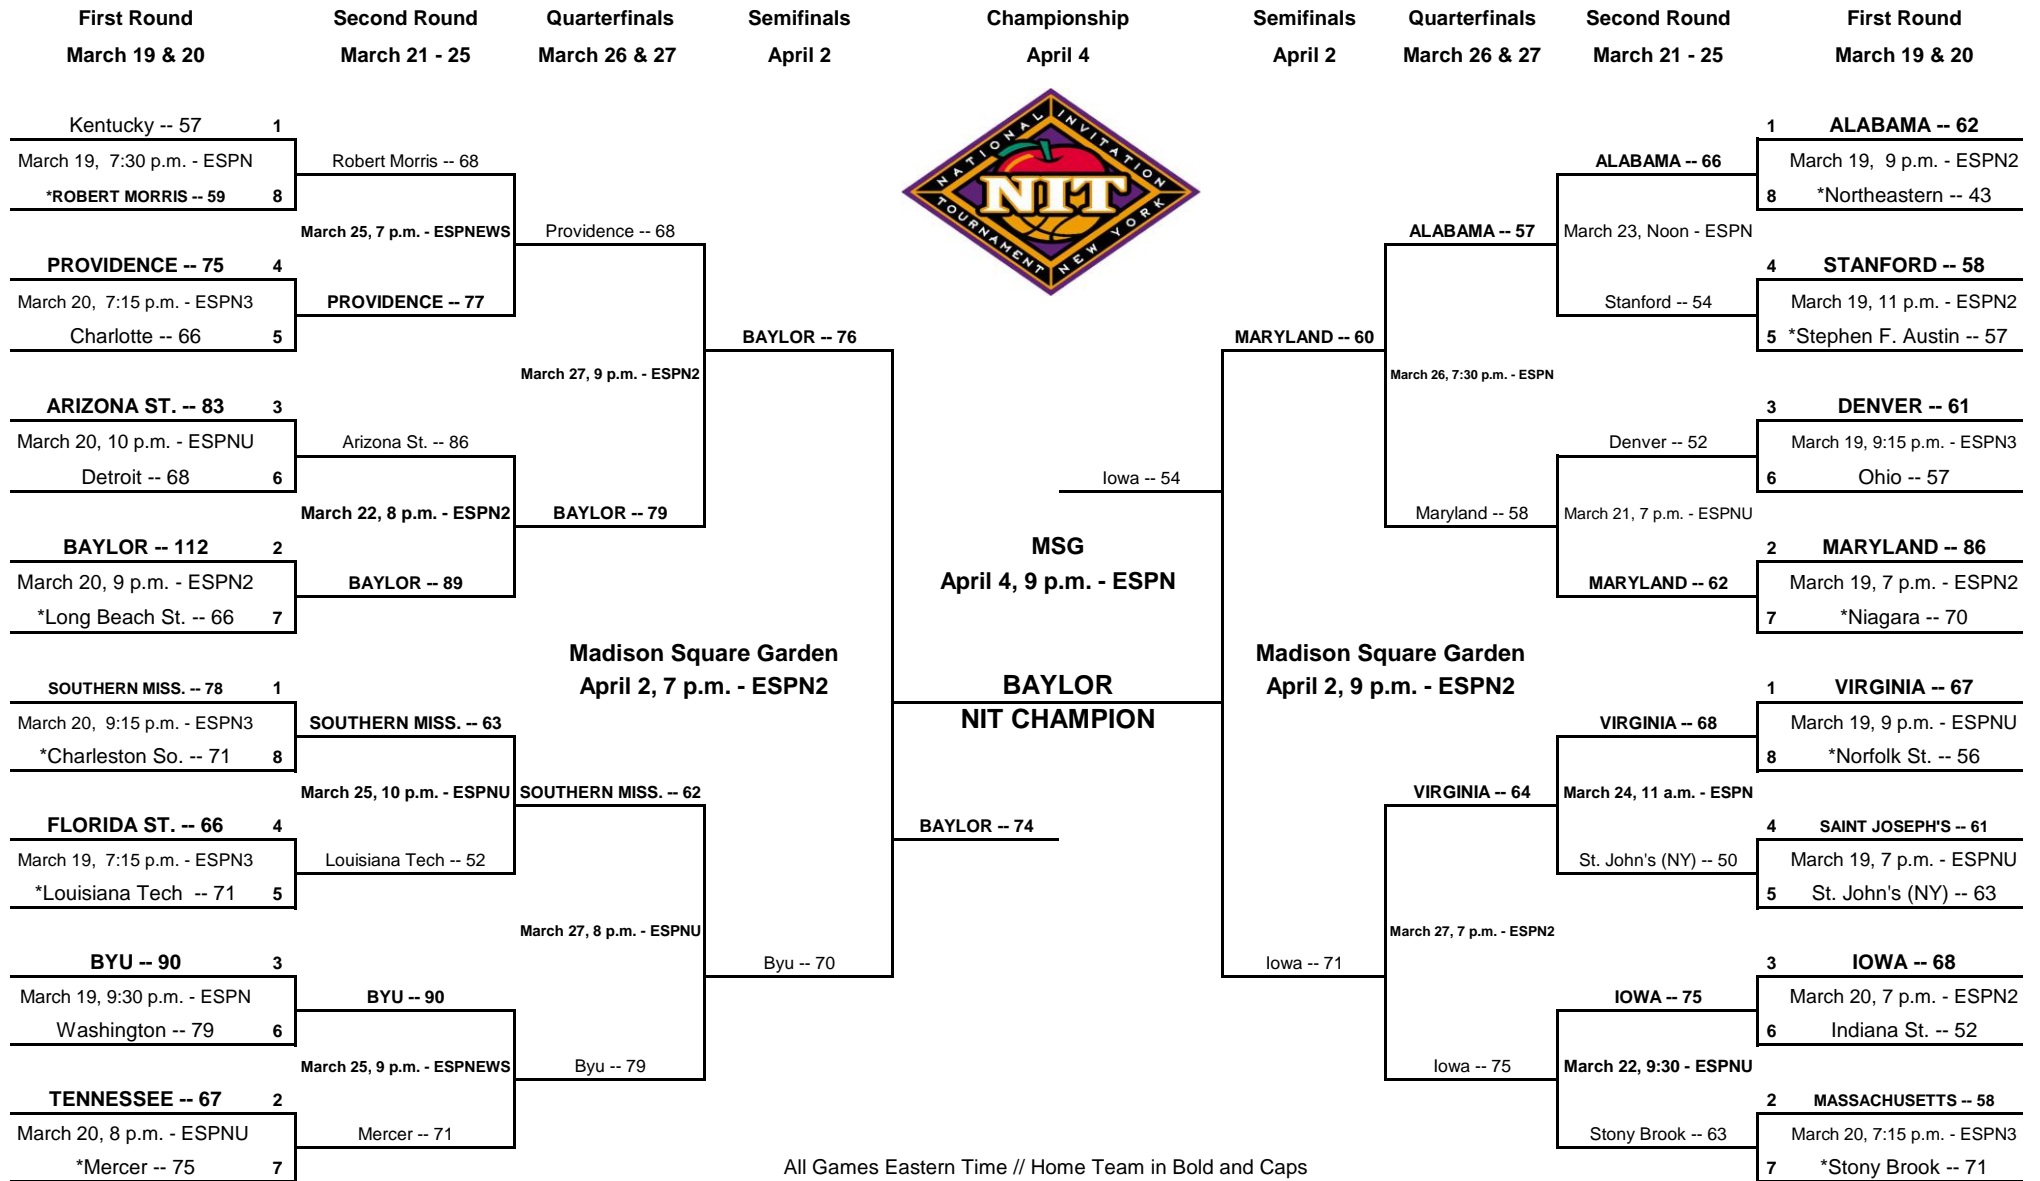

# 2013 NATIONAL INVITATION TOURNAMENT®

All Games Eastern Time // Home Team in Bold and Caps  
 \*Automatic Qualifiers - Regular Season Conference Champions