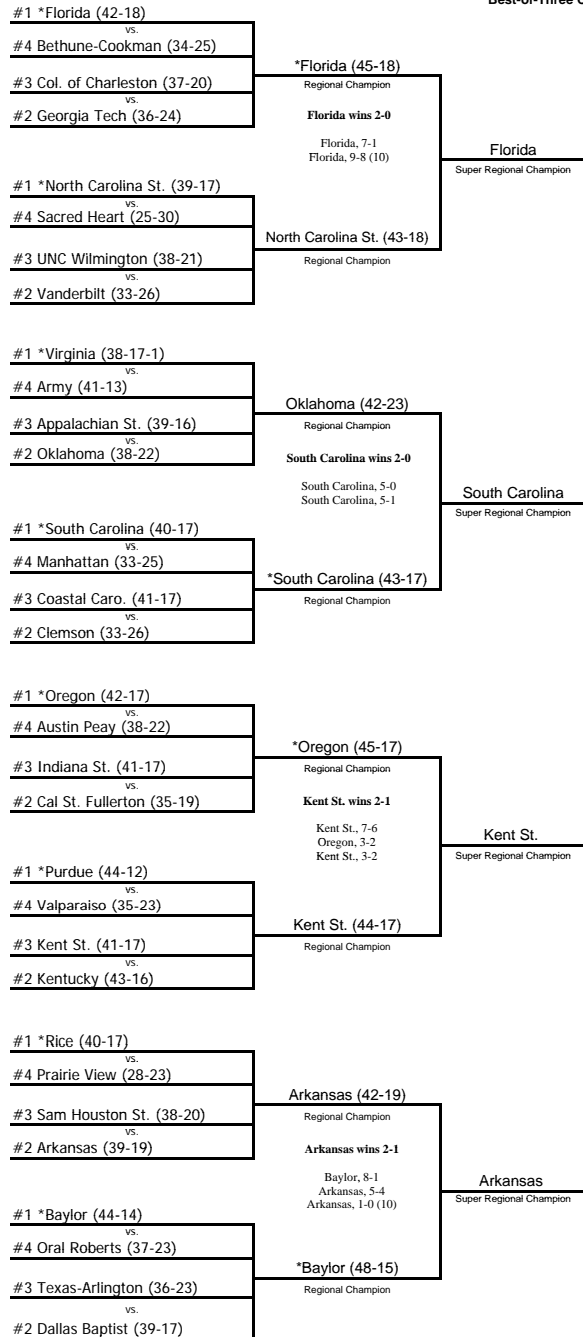

# 2012 NCAA Division I Baseball Championship

**Regionals**  
June 1-4  
\*Campus or Neutral Sites  
Double Elimination  
First-Round Pairings

**Super Regionals**  
June 8-10 or June 9-11  
\*Campus or Neutral Sites  
Best-of-Three Games

**Men's College World Series (CWS)**  
June 15-25/26  
Omaha, Nebraska  
Double Elimination  
First-Round Pairings  
Best-of-Three CWS Finals

**Men's College World Series (CWS)**  
June 15-25/26  
Omaha, Nebraska  
Double Elimination  
First-Round Pairings  
Best-of-Three CWS Finals

**Super Regionals**  
June 8-10 or June 9-11  
\*Campus or Neutral Sites  
Best-of-Three Games

**Regionals**  
June 1-4  
\*Campus or Neutral Sites  
Double Elimination  
First-Round Pairings

## National Top Eight Seeds

1. Florida (42-18)
2. UCLA (42-14)
3. Florida St. (43-15)
4. Baylor (44-14)
5. Oregon (42-17)
6. North Carolina (44-14)
7. LSU (43-16)
8. South Carolina (40-17)

CWS Times will be announced Monday, June 11, TBA on [www.NCAA.com/cws](http://www.NCAA.com/cws)