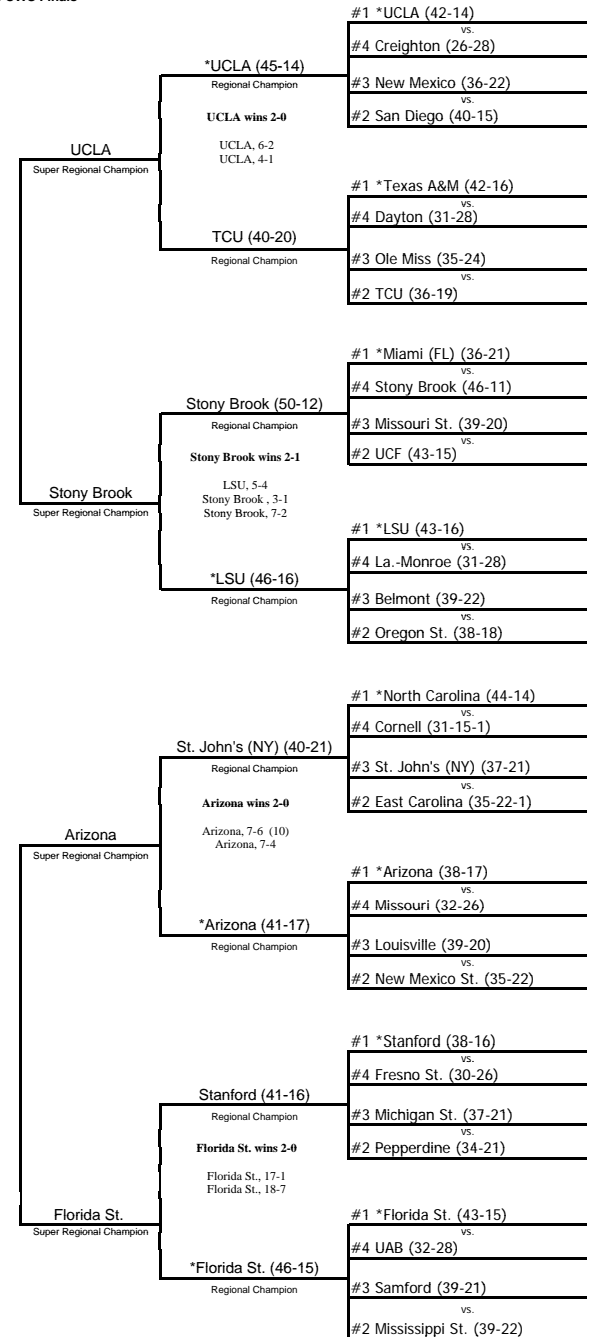

# 2012 NCAA Division I Baseball Championship

**Regionals**  
June 1-4  
\*Campus or Neutral Sites  
Double Elimination  
First-Round Pairings

**Super Regionals**  
June 8-10 or June 9-11  
\*Campus or Neutral Sites  
Best-of-Three Games

**Men's College World Series (CWS)**  
June 15-25/26  
Omaha, Nebraska  
Double Elimination  
First-Round Pairings  
Best-of-Three CWS Finals

**Men's College World Series (CWS)**  
June 15-25/26  
Omaha, Nebraska  
Double Elimination  
First-Round Pairings  
Best-of-Three CWS Finals

**Super Regionals**  
June 8-10 or June 9-11  
\*Campus or Neutral Sites  
Best-of-Three Games

**Regionals**  
June 1-4  
\*Campus or Neutral Sites  
Double Elimination  
First-Round Pairings

## National Top Eight Seeds

1. Florida (42-18)
2. UCLA (42-14)
3. Florida St. (43-15)
4. Baylor (44-14)
5. Oregon (42-17)
6. North Carolina (44-14)
7. LSU (43-16)
8. South Carolina (40-17)

CWS Times will be announced Monday, June 11, TBA on [www.NCAA.com/cws](http://www.NCAA.com/cws)