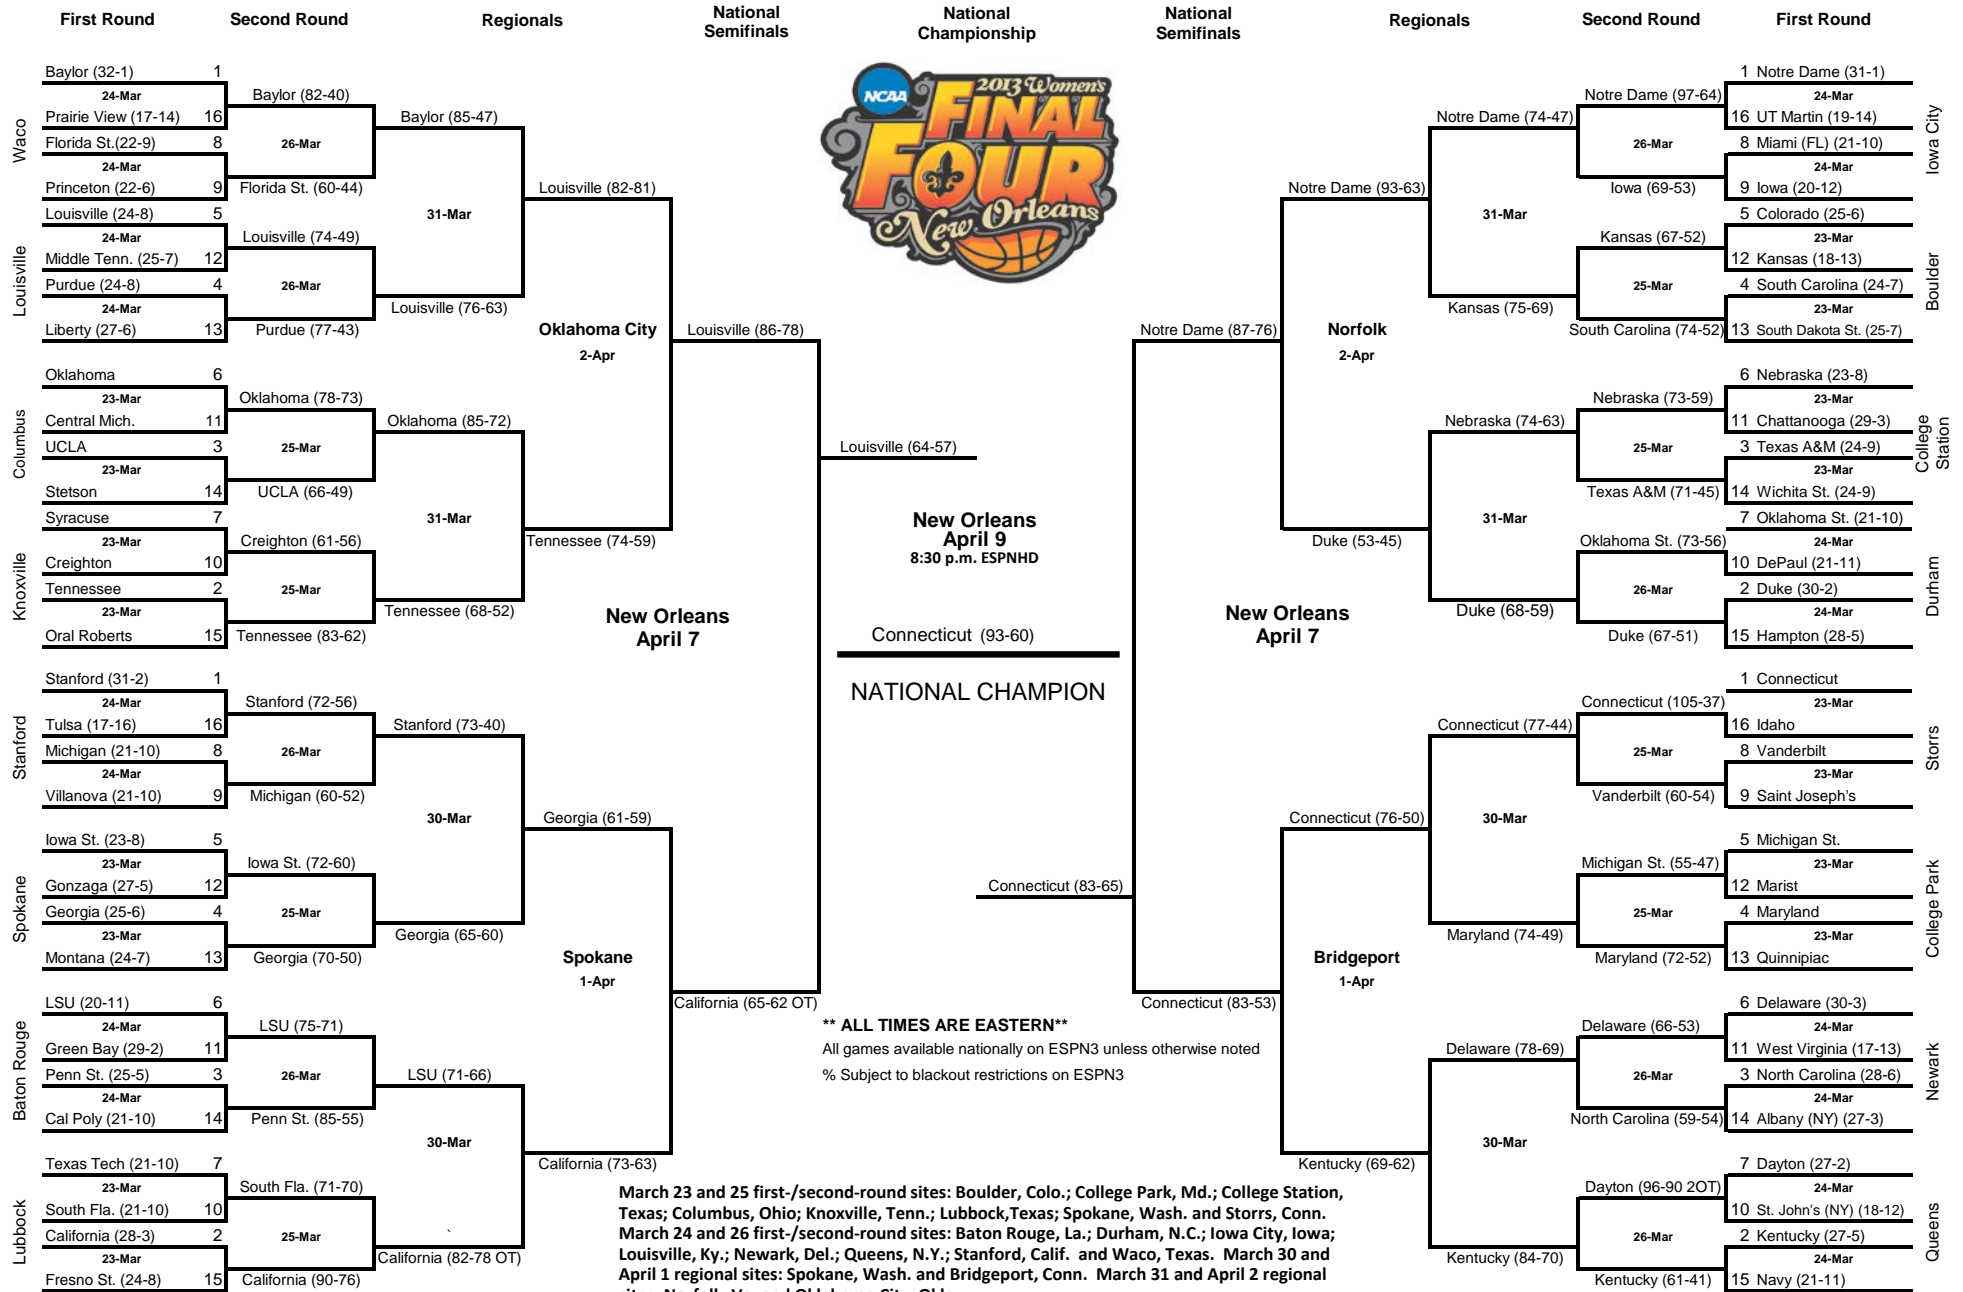

2013 NCAA Division I Women's BASKETBALL CHAMPIONSHIP

New Orleans April 9
8:30 p.m. ESPNHD

NATIONAL CHAMPION
Connecticut (93-60)

** ALL TIMES ARE EASTERN**
All games available nationally on ESPN3 unless otherwise noted
% Subject to blackout restrictions on ESPN3

March 23 and 25 first-/second-round sites: Boulder, Colo.; College Park, Md.; College Station, Texas; Columbus, Ohio; Knoxville, Tenn.; Lubbock, Texas; Spokane, Wash. and Storrs, Conn.
March 24 and 26 first-/second-round sites: Baton Rouge, La.; Durham, N.C.; Iowa City, Iowa; Louisville, Ky.; Newark, Del.; Queens, N.Y.; Stanford, Calif. and Waco, Texas. March 30 and April 1 regional sites: Spokane, Wash. and Bridgeport, Conn. March 31 and April 2 regional sites: Norfolk, Va. and Oklahoma City, Okla.