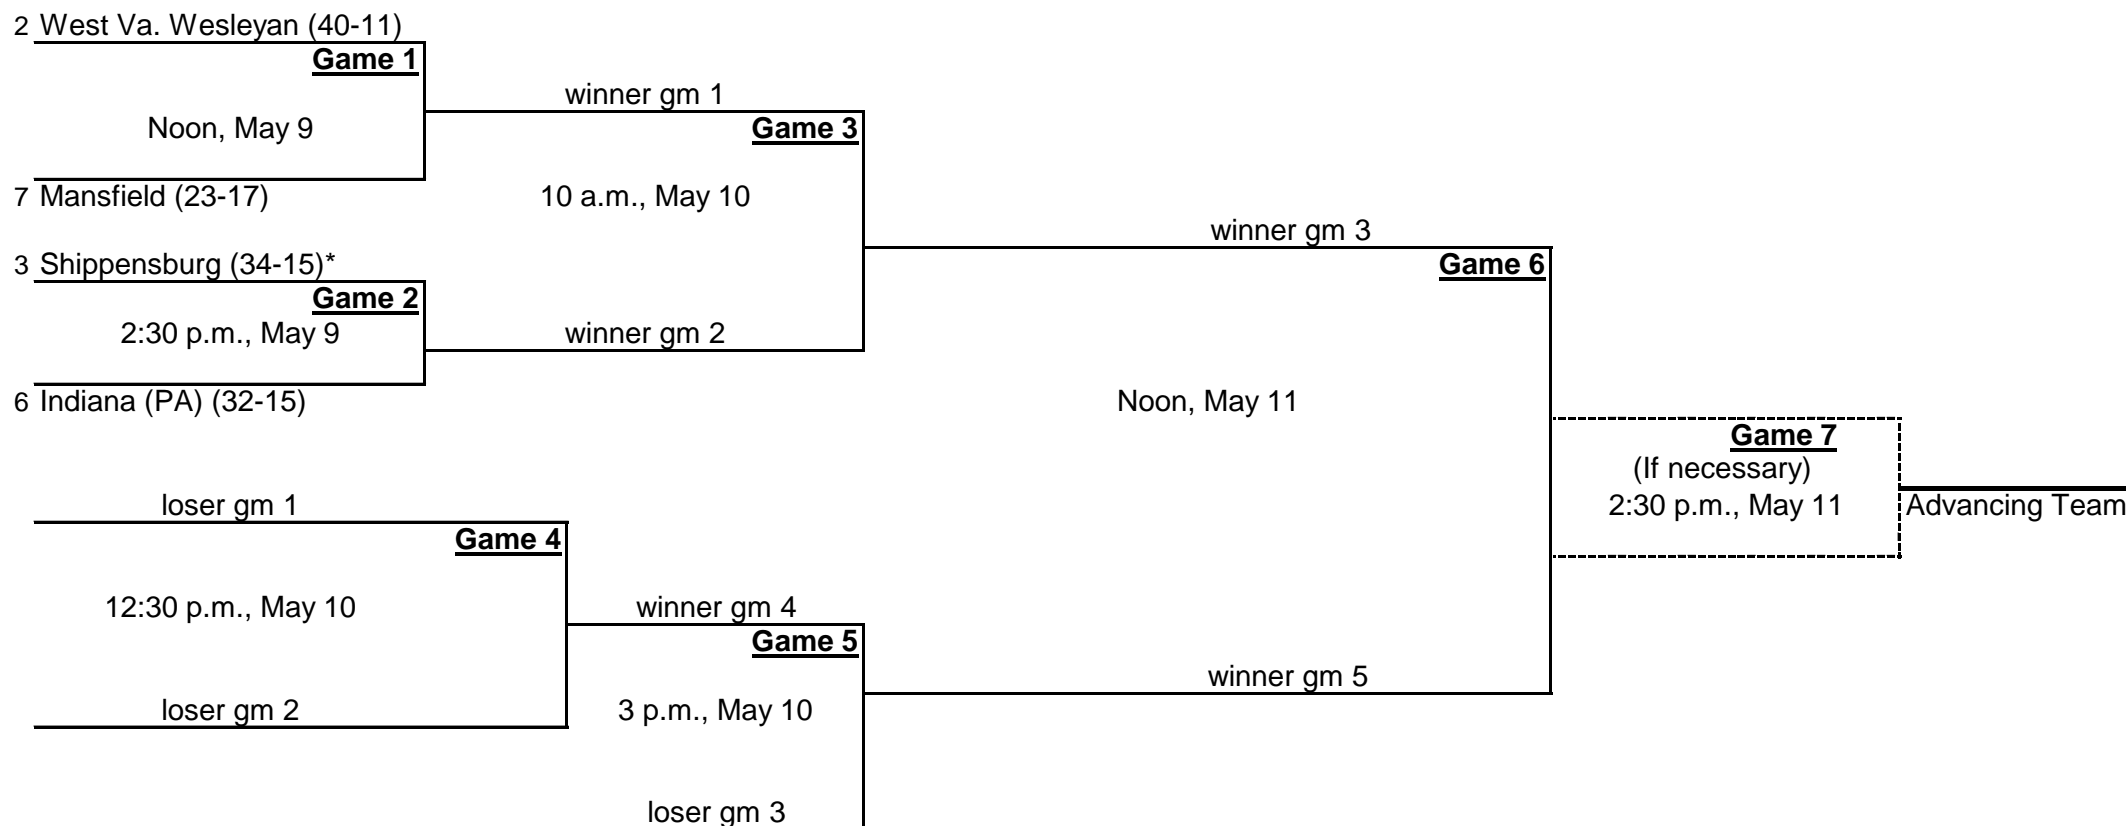

2014 NCAA Division II Softball Championship Regional Bracket
Atlantic 1 Regional Site
May 9, 10 & 11

*Denotes host institution

All times are Eastern time.

© 2014 National Collegiate Athletic Association. No commercial use without the NCAA's written permission.
 The NCAA opposes all forms of sports wagering.

Revised 5/10/2014

**2014 NCAA Division II Softball Championship Regional Bracket
Atlantic 2 Regional Site
May 9, 10 & 11**

*Denotes host institution

All times are Eastern time.

© 2014 National Collegiate Athletic Association. No commercial use without the NCAA's written permission.
The NCAA opposes all forms of sports wagering.

Revised 5/9/2014

**2014 NCAA Division II Softball Championship Regional Bracket
Midwest 2 Regional Site
May 9, 10 & 11**

*Denotes host institution

All times are Eastern time.

© 2014 National Collegiate Athletic Association. No commercial use without the NCAA's written permission.
The NCAA opposes all forms of sports wagering.

Revised 5/6/2014

2014 NCAA Division II Softball Championship Regional Bracket
South 1 Regional Site
May 9, 10 & 11

*Denotes host institution

All times are Eastern time.

© 2014 National Collegiate Athletic Association. No commercial use without the NCAA's written permission.
 The NCAA opposes all forms of sports wagering.