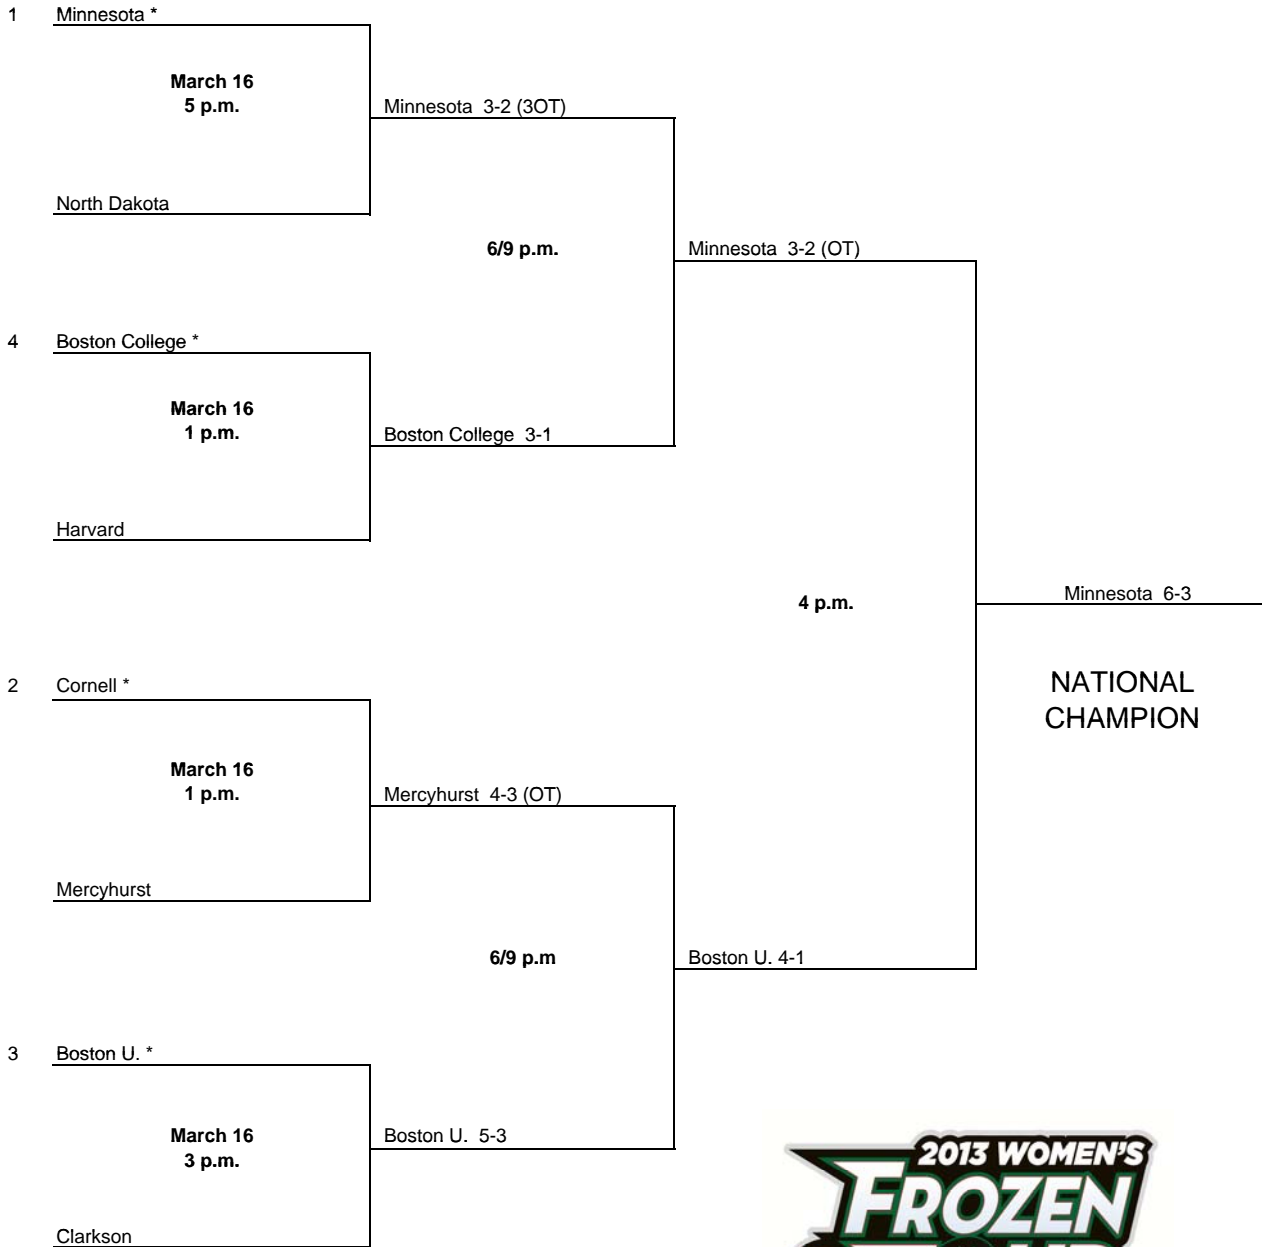

# 2013 National Collegiate Women's

## ICE HOCKEY CHAMPIONSHIP

**Quarterfinals**  
March 15 or 16

**Semifinals**  
March 22

**Championship**  
March 24

Note: All game times are Eastern and subject to change.

\* Denotes host institution.