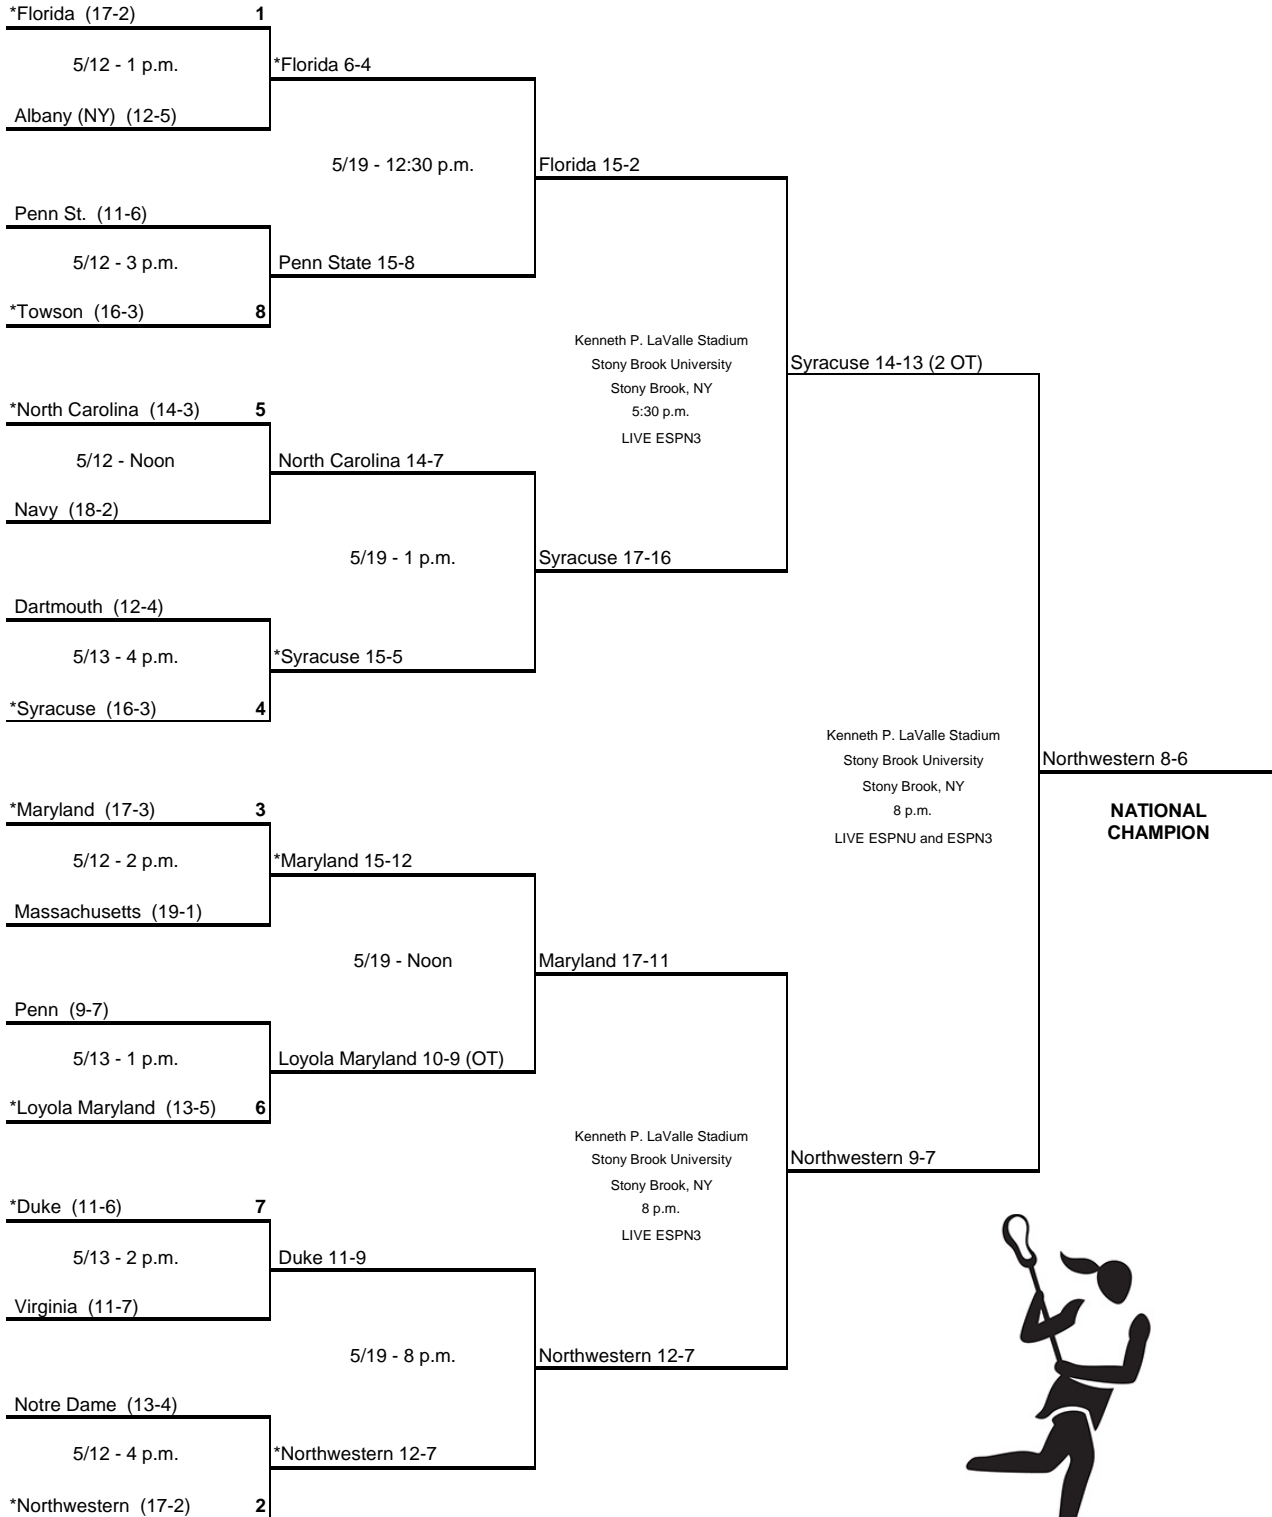

2012 NCAA Division I Women's LACROSSE CHAMPIONSHIP

First Round
May 12 or 13

Quarterfinals
May 19 or 20

Semifinals
May 25

Final
May 27

* - Host Institution for Preliminary-Round Games
All Times are Eastern time
Semifinal #1 - 5:30 p.m.
Semifinal #2 - 37-39 minutes after the conclusion of Semifinal #1

2012 LACROSSE CHAMPIONSHIP
DIVISION I • STONY BROOK, NEW YORK