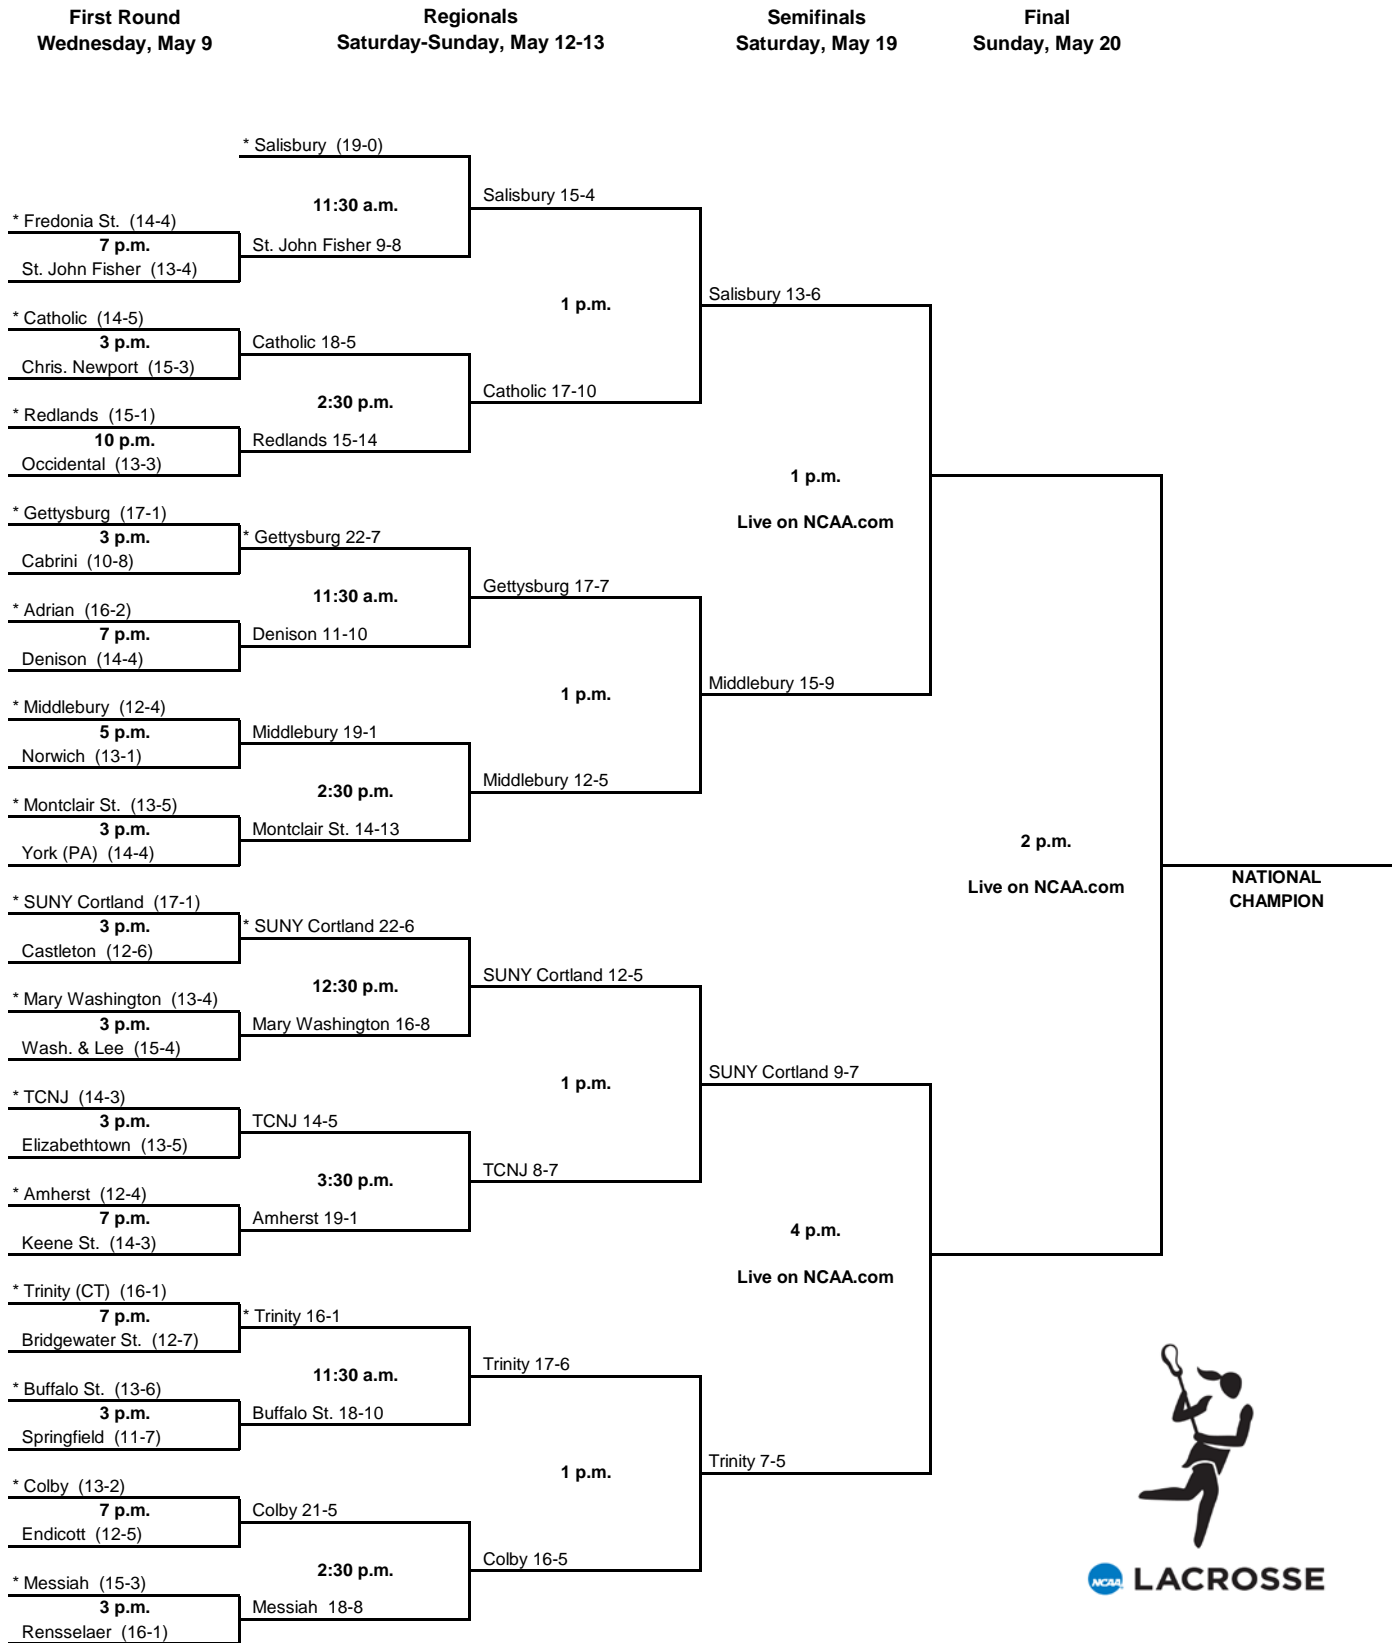

# 2012 NCAA Division III Women's Lacrosse Championship

All times are Eastern time  
\* Denotes host site