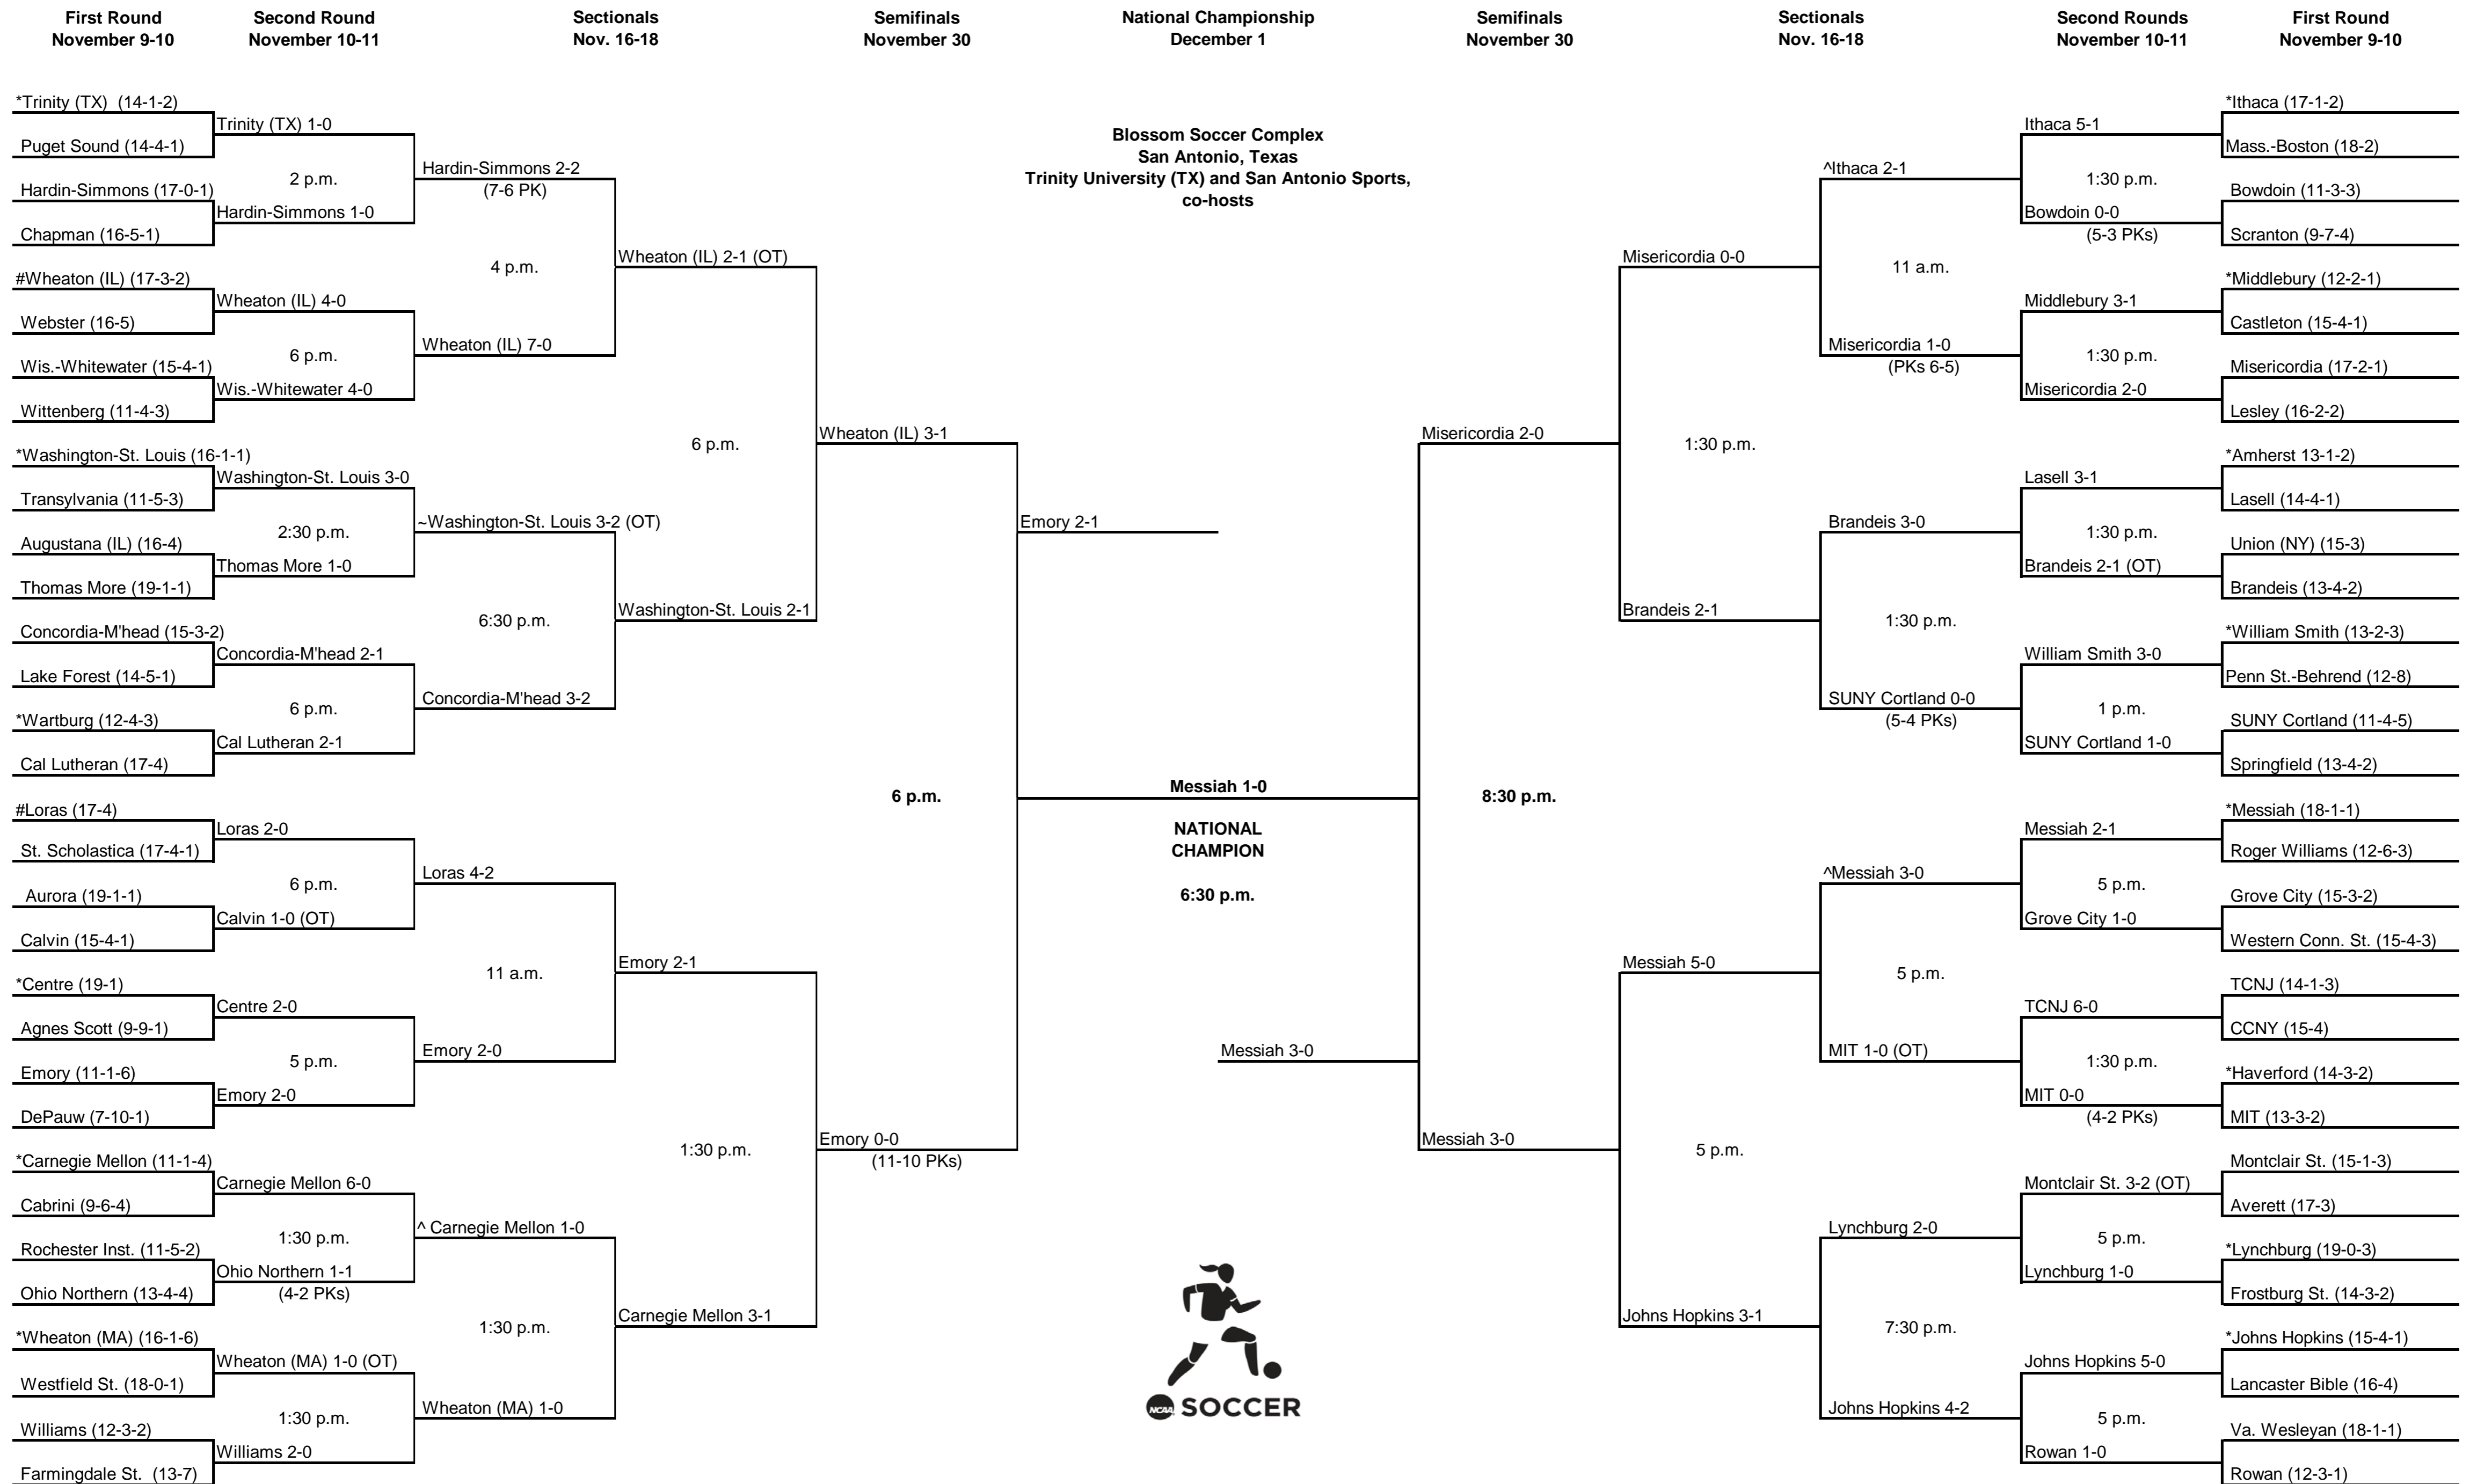

2012 NCAA Division III Women's Soccer Championship

Host Institutions
 *First-/Second-Round Host, November 10-11
 #First-/Second-Round Host, November 9-10
 ^Sectional Hosts, November 17-18
 -Sectional Hosts, November 16-17

All times are Eastern time