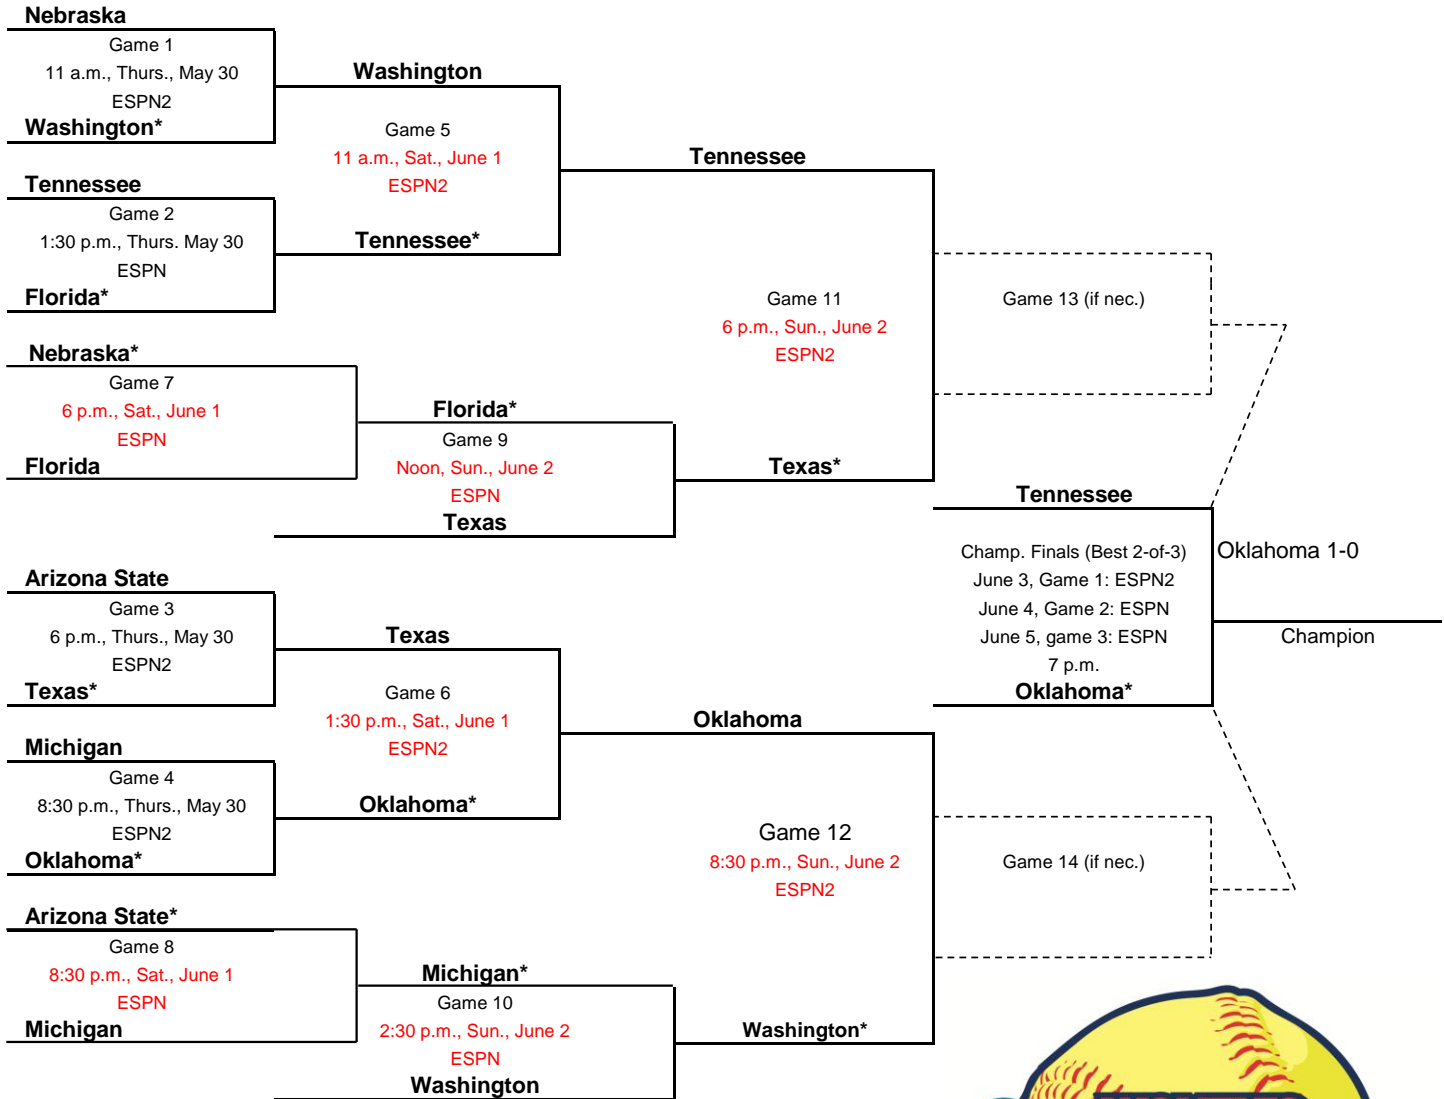

# 2013 NCAA Women's College World Series

**\*Home**

ALL TIMES LISTED ARE LOCAL (CENTRAL TIME)

\*Denotes home team

All broadcasts also available on WatchESPN

All games played at ASA Hall of Fame Stadium in Oklahoma City, Oklahoma.

**Bracket Notes:**

1. If the winner of Game 9 defeats the winner of Game 5, the Game 13 is necessary.
2. If the winner of Game 10 defeats the winner of Game 6, then Game 14 is necessary.
3. If only 1 if necessary game is needed, time/network TBD.