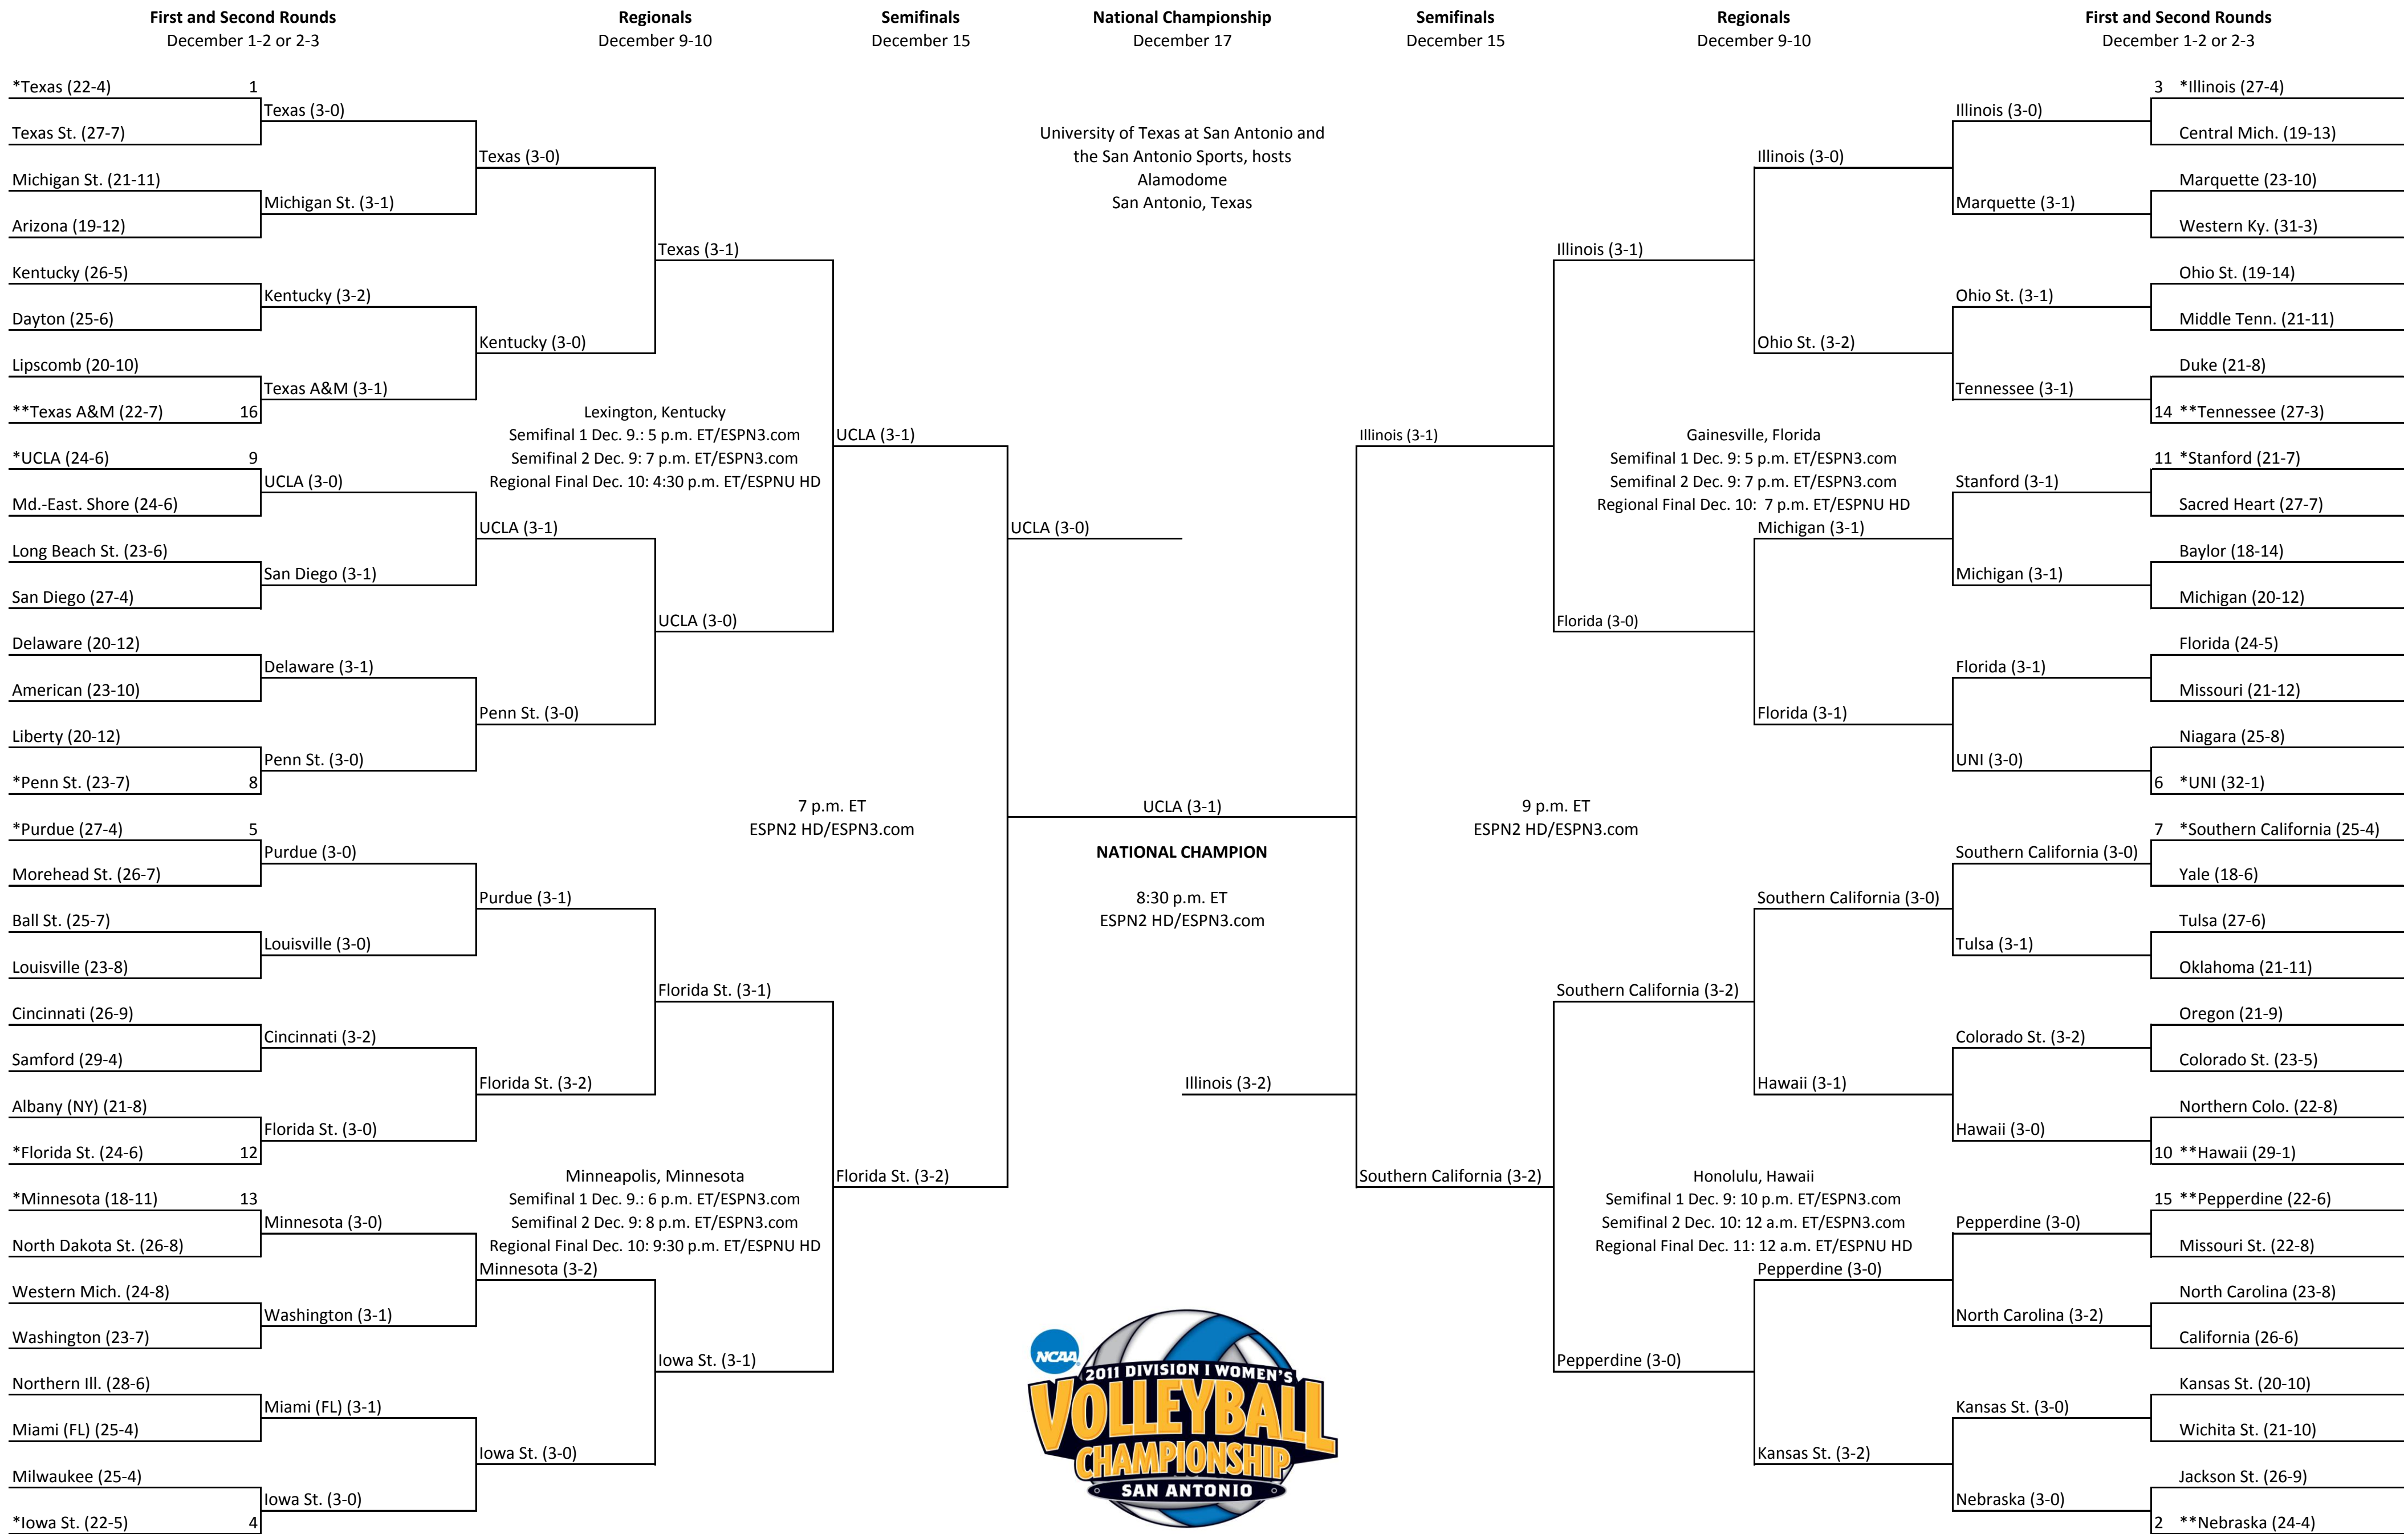

# 2011 Division I Women's VOLLEYBALL CHAMPIONSHIP

\* Host Institution - Friday/Saturday, December 2-3.  
\*\* Host Institution - Thursday/Friday, December 1-2.