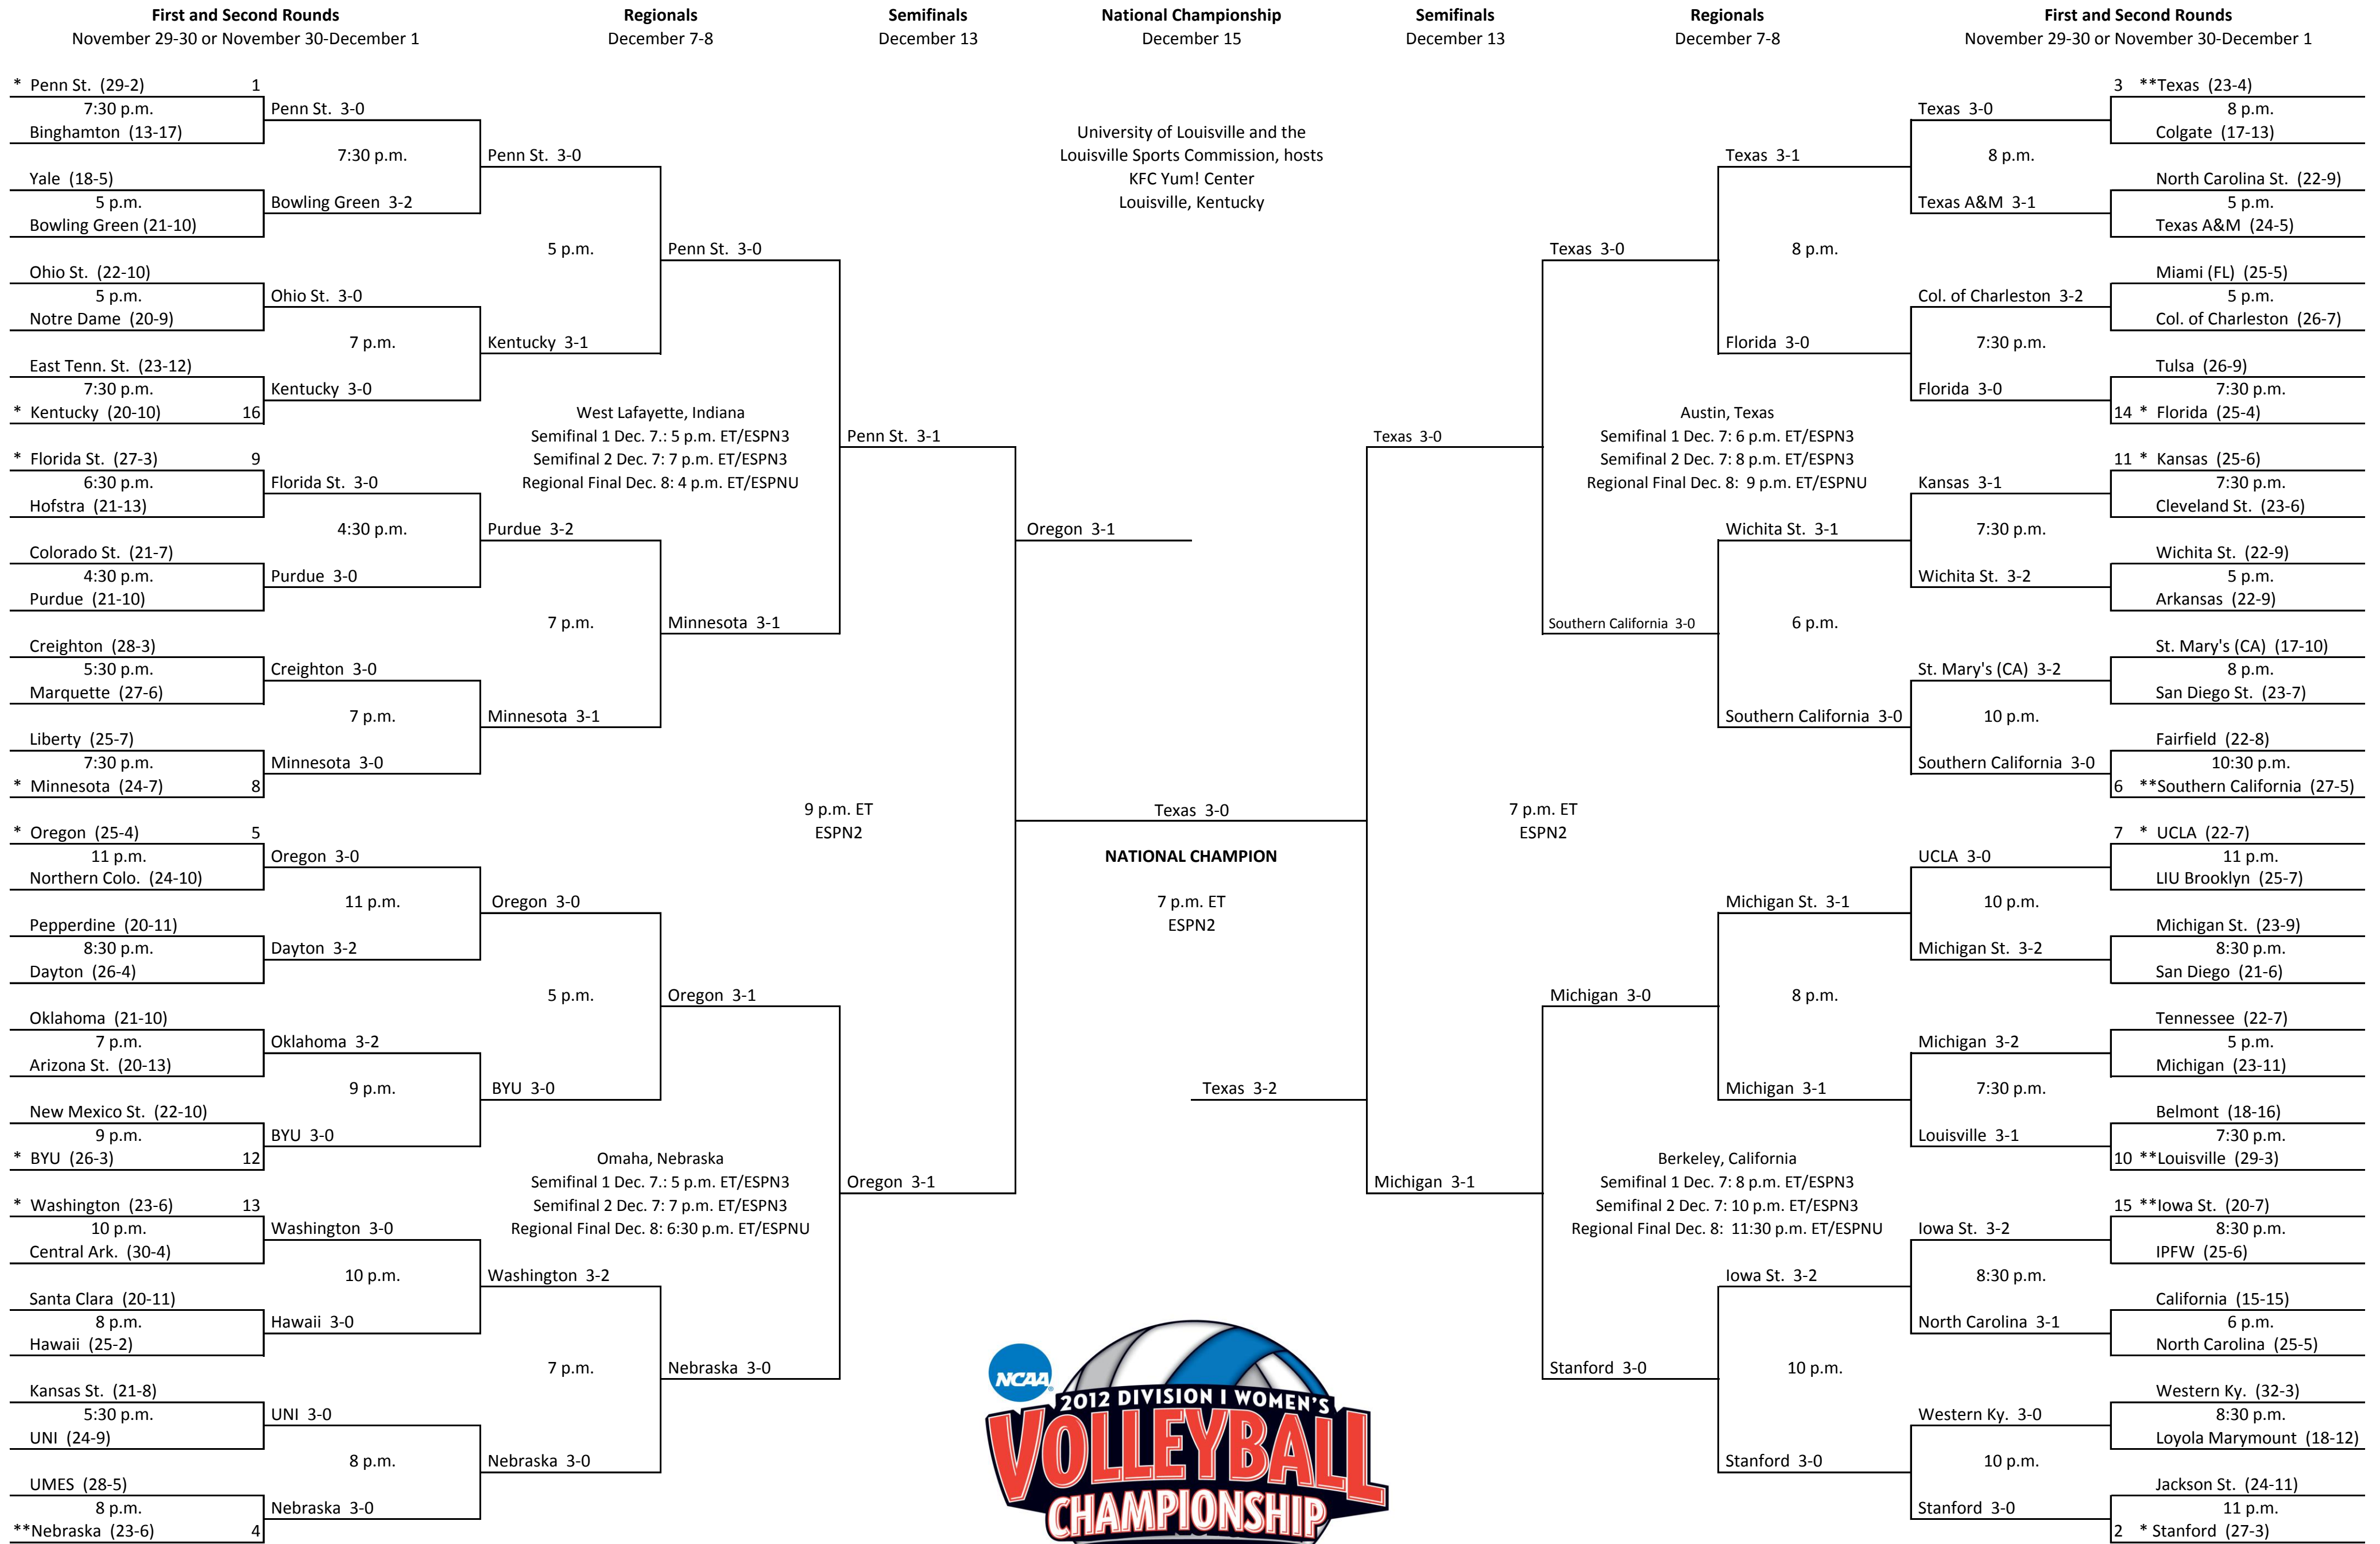

2012 Division I Women's VOLLEYBALL CHAMPIONSHIP

* Host Institution - Friday/Saturday, November 30-December 1.
 ** Host Institution - Thursday/Friday, November 29-30.
 All times are ET