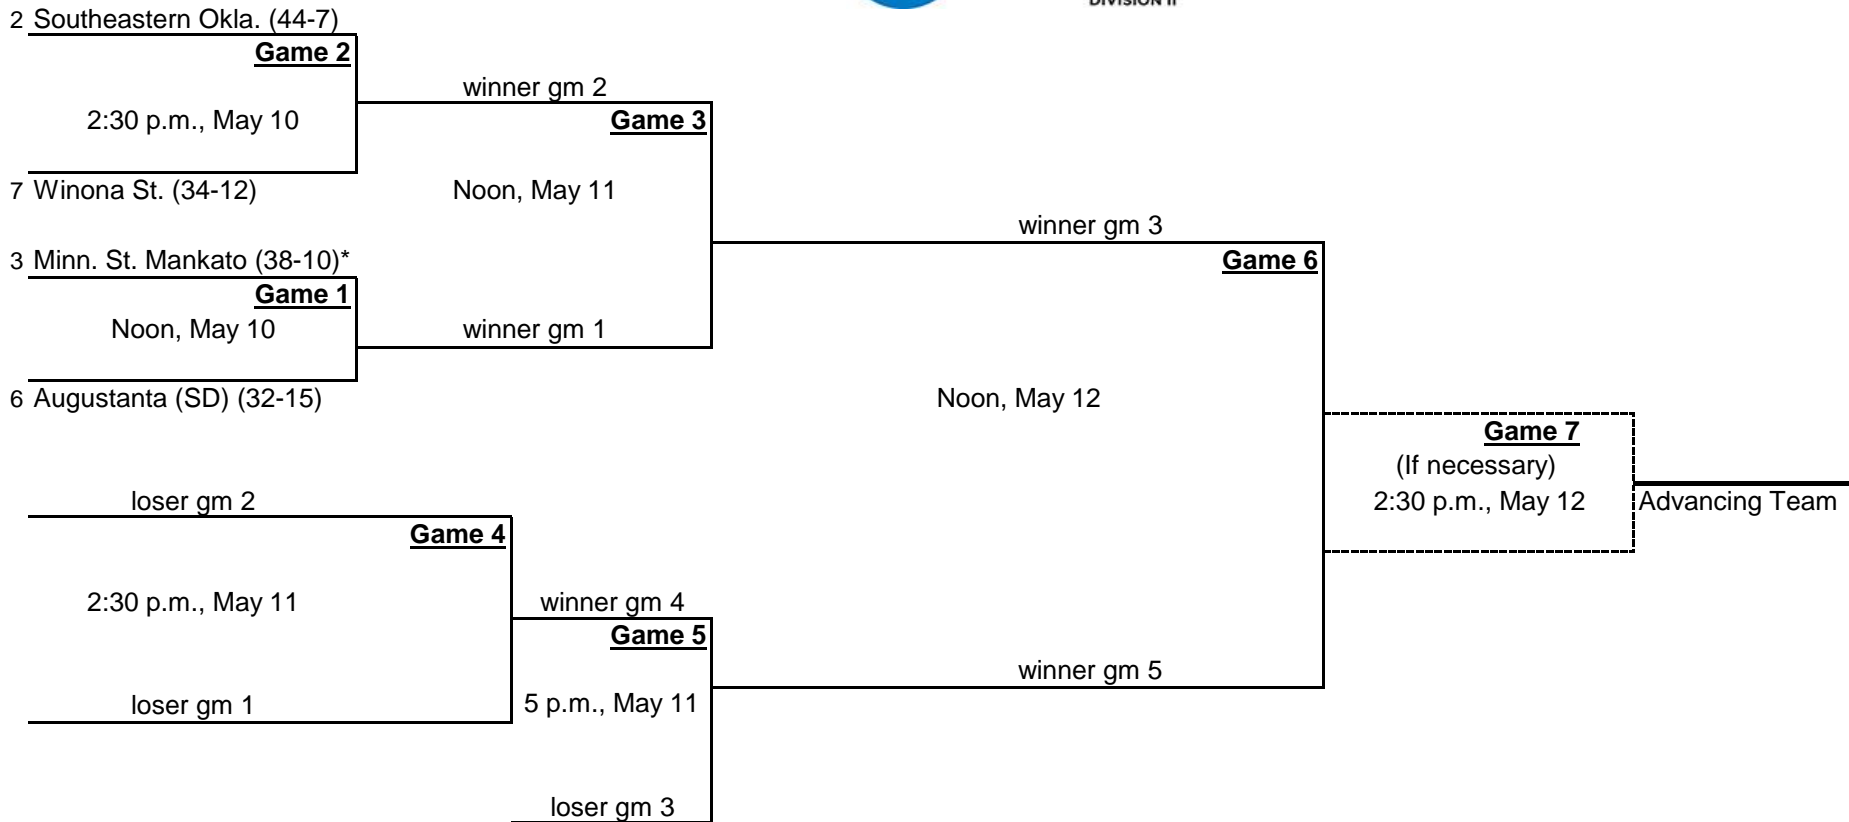

**2013 NCAA Division II Softball Championship Regional Bracket  
Central 2 Regional Site**

Team listed on the top of the bracket calls the coin flip.

\*Denotes host institution

**All times are Eastern time.**