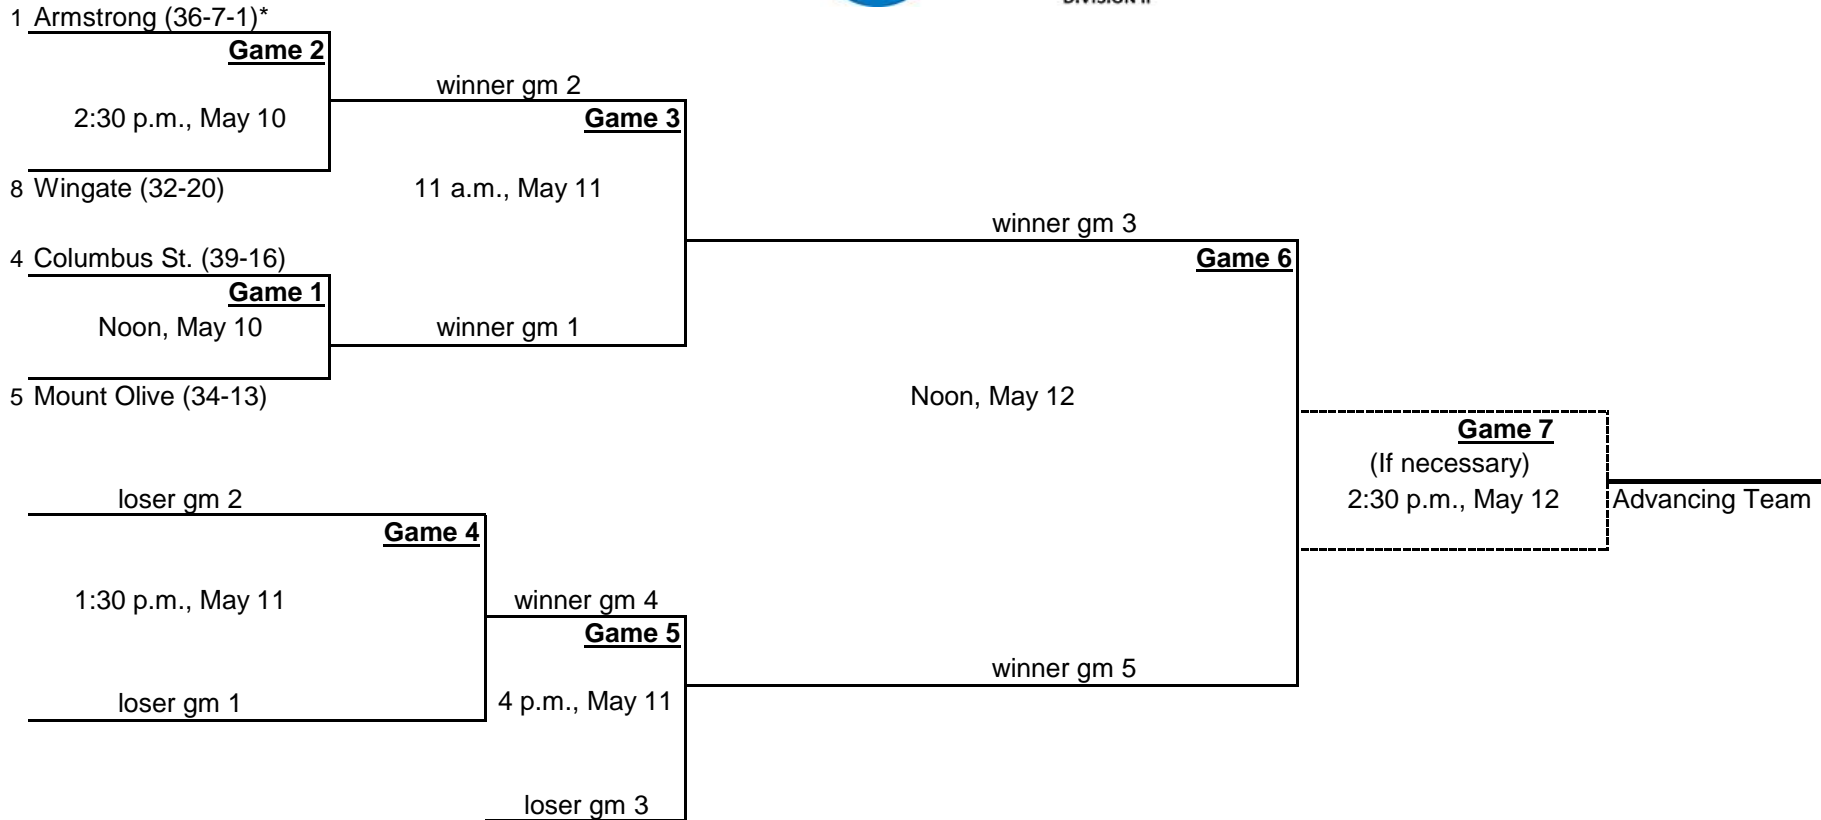

**2013 NCAA Division II Softball Championship Regional Bracket
Southeast 1 Regional Site**

Team listed on the top of the bracket calls the coin flip.

*Denotes host institution

All times are Eastern time.