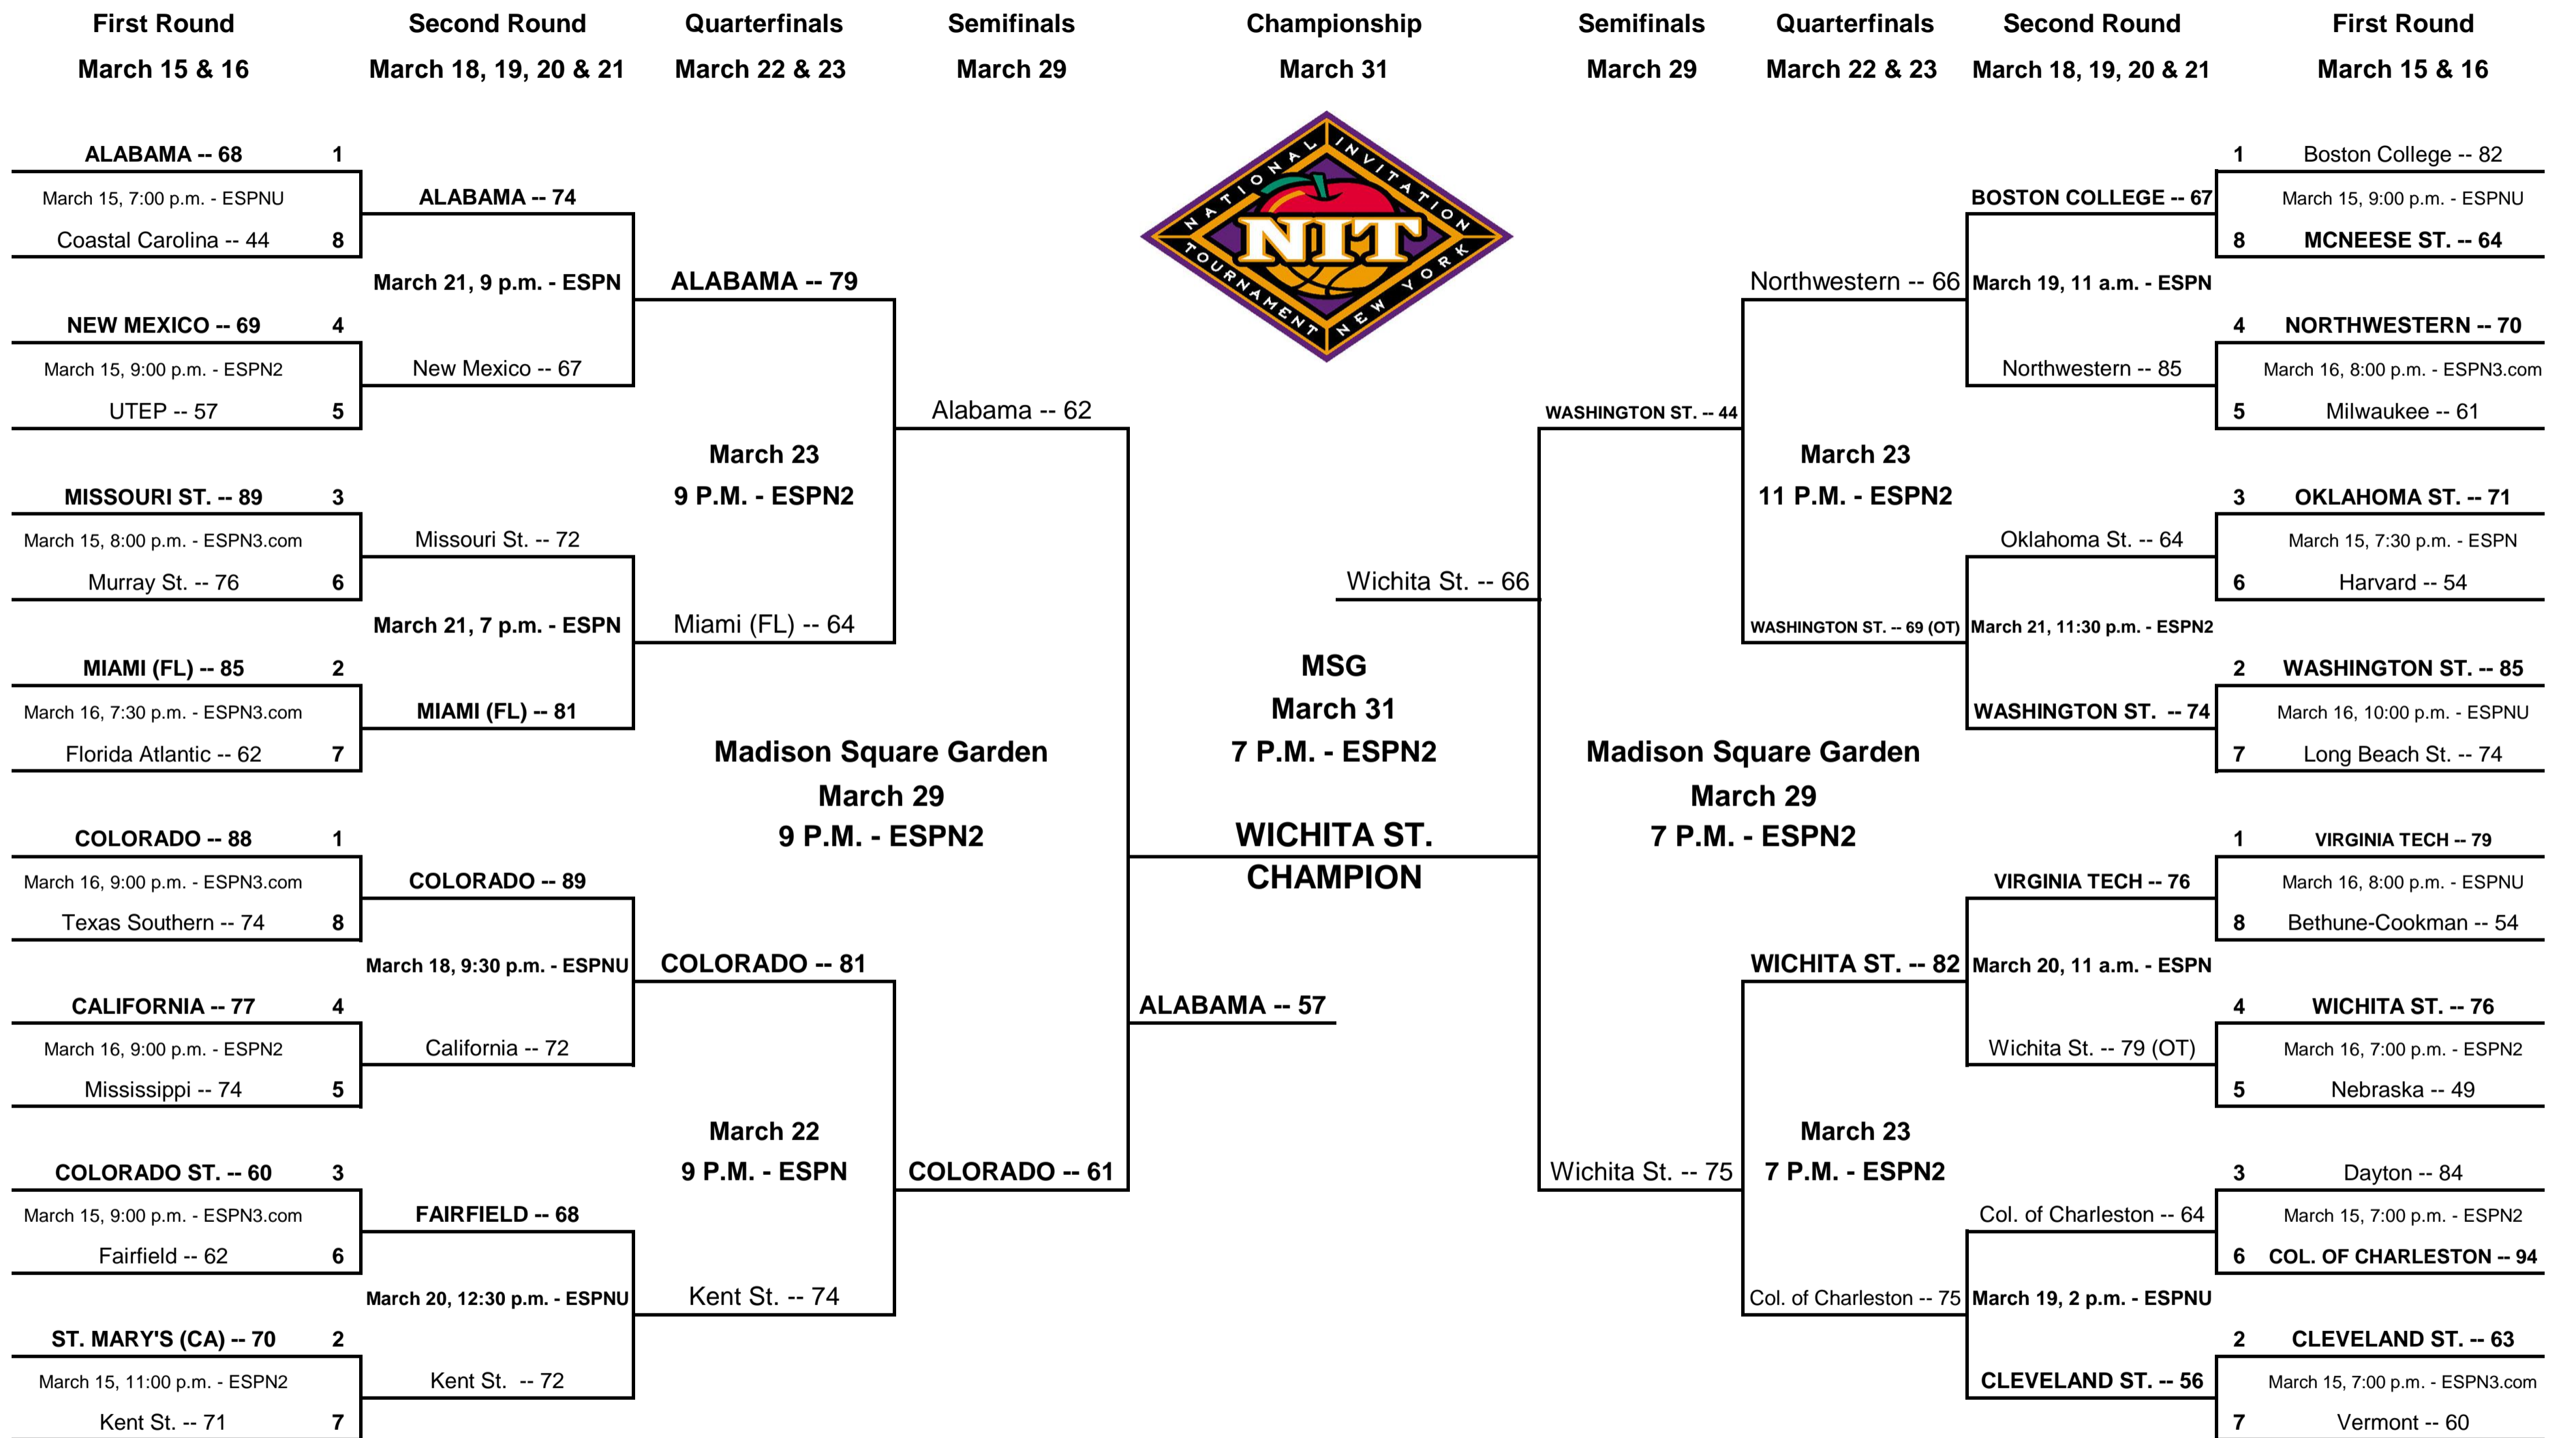

2011 NATIONAL INVITATION TOURNAMENT®

© Copyright 2011 NIT, L.L.C.

All Games Eastern Time // HOME TEAM IN BOLD AND CAPS