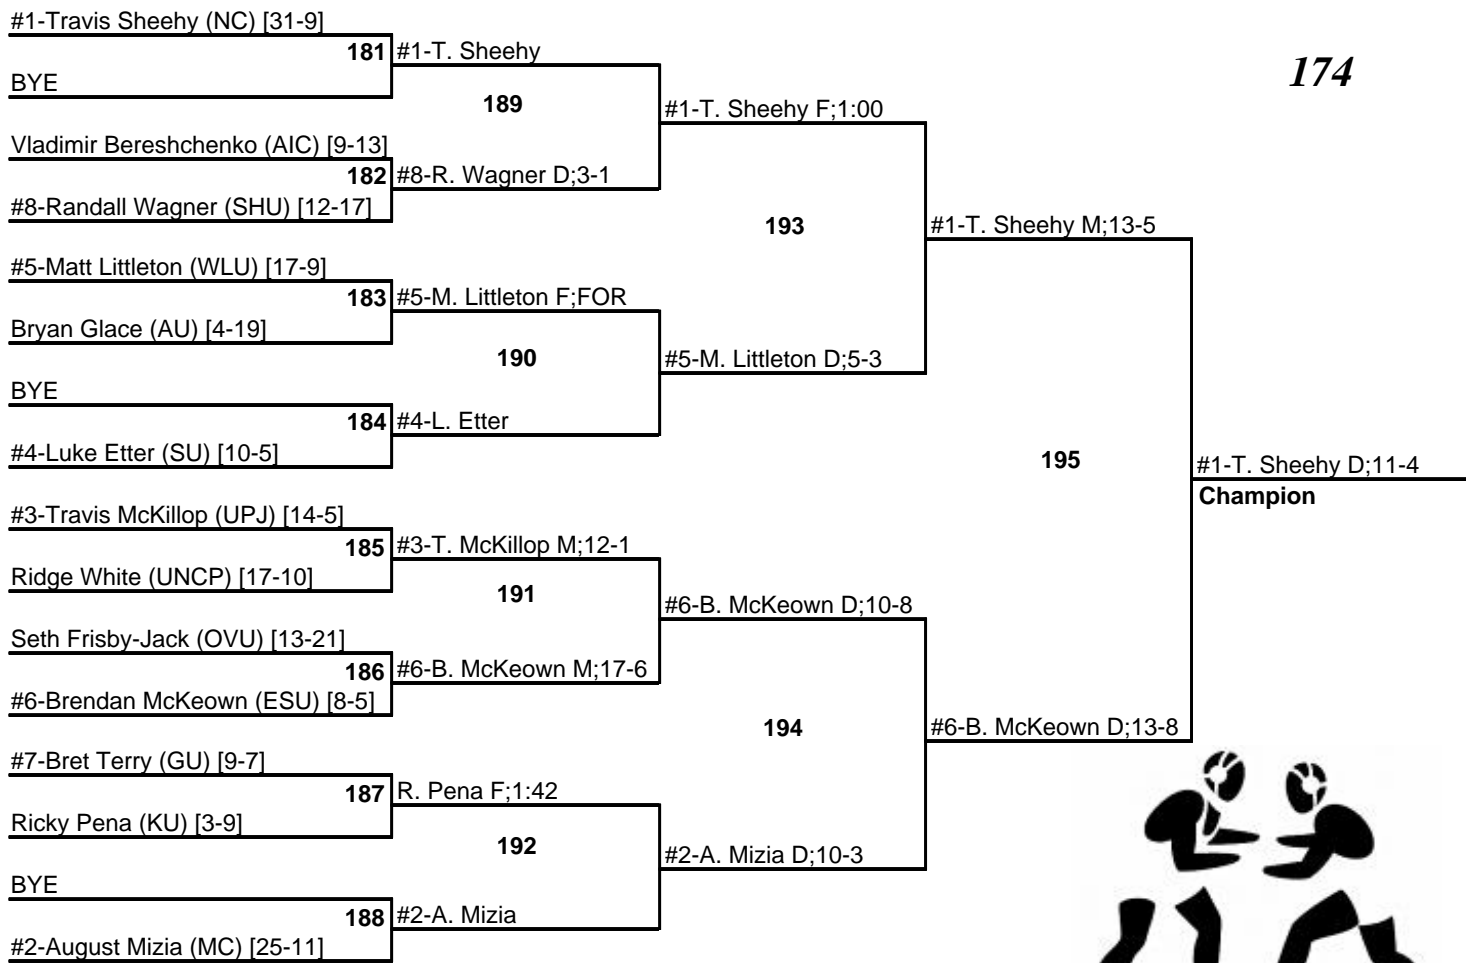

NCAA Super Region I Tournament

February 24-25, 2012

125

NCAA Super Region I Tournament

February 24-25, 2012

133

NCAA Super Region I Tournament

February 24-25, 2012

141

NCAA Super Region I Tournament

February 24-25, 2012

149

NCAA Super Region I Tournament

February 24-25, 2012

157

NCAA Super Region I Tournament

February 24-25, 2012

165

NCAA Super Region I Tournament

February 24-25, 2012

174

NCAA Super Region I Tournament

February 24-25, 2012

184

NCAA Super Region I Tournament

February 24-25, 2012

197

NCAA Super Region I Tournament

February 24-25, 2012