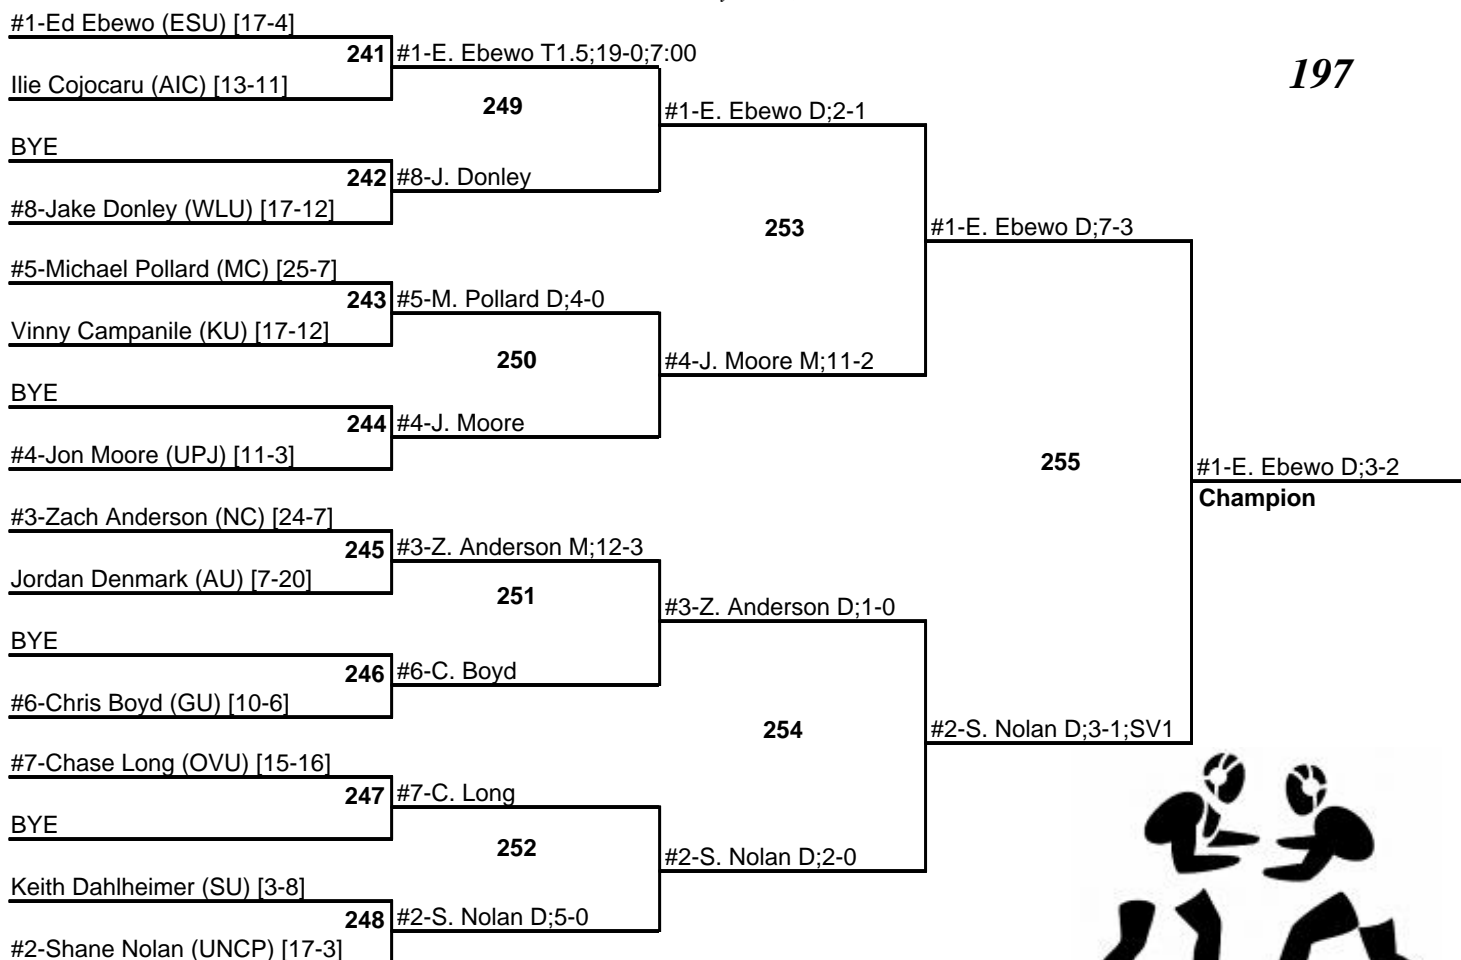

141

NCAA Super Region I Tournament

February 24-25, 2012

149

NCAA Super Region I Tournament

February 24-25, 2012

157

NCAA Super Region I Tournament

February 24-25, 2012

165

NCAA Super Region I Tournament

February 24-25, 2012

174

NCAA Super Region I Tournament

February 24-25, 2012

184

NCAA Super Region I Tournament

February 24-25, 2012

197

NCAA Super Region I Tournament

February 24-25, 2012