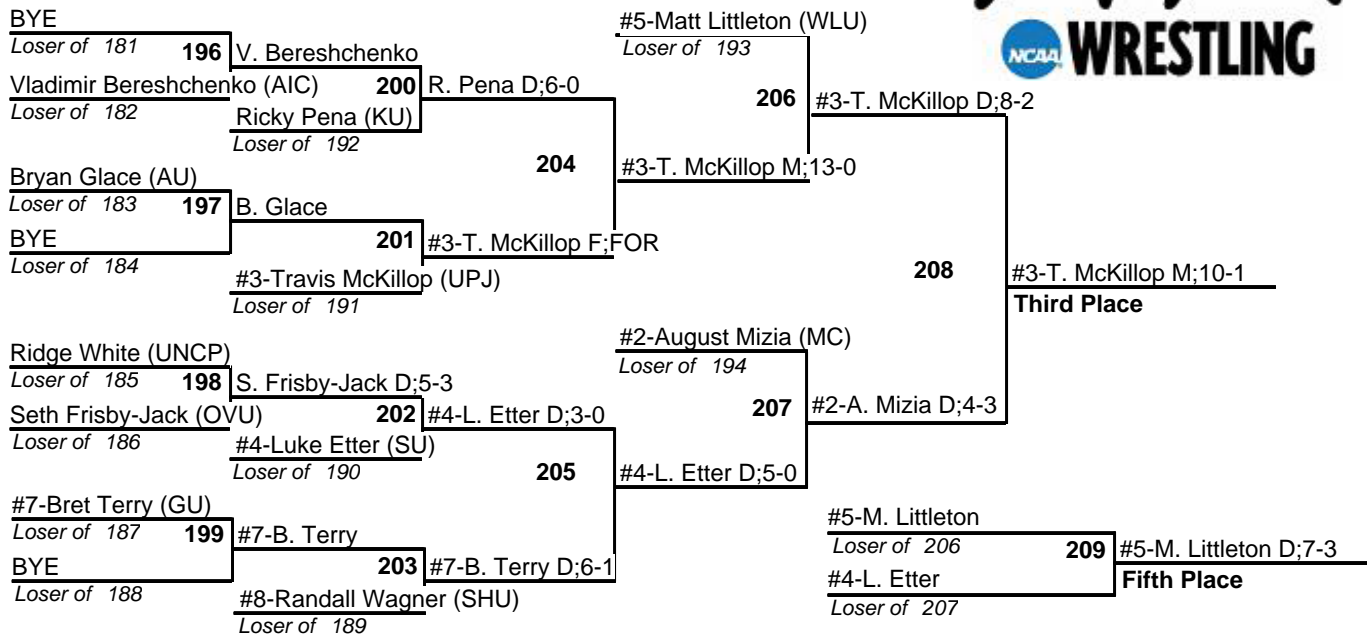

141

NCAA Super Region I Tournament

February 24-25, 2012

149

NCAA Super Region I Tournament

February 24-25, 2012

157

NCAA Super Region I Tournament

February 24-25, 2012

165

NCAA Super Region I Tournament

February 24-25, 2012

174

NCAA Super Region I Tournament

February 24-25, 2012

184

NCAA Super Region I Tournament

February 24-25, 2012

197

NCAA Super Region I Tournament

February 24-25, 2012