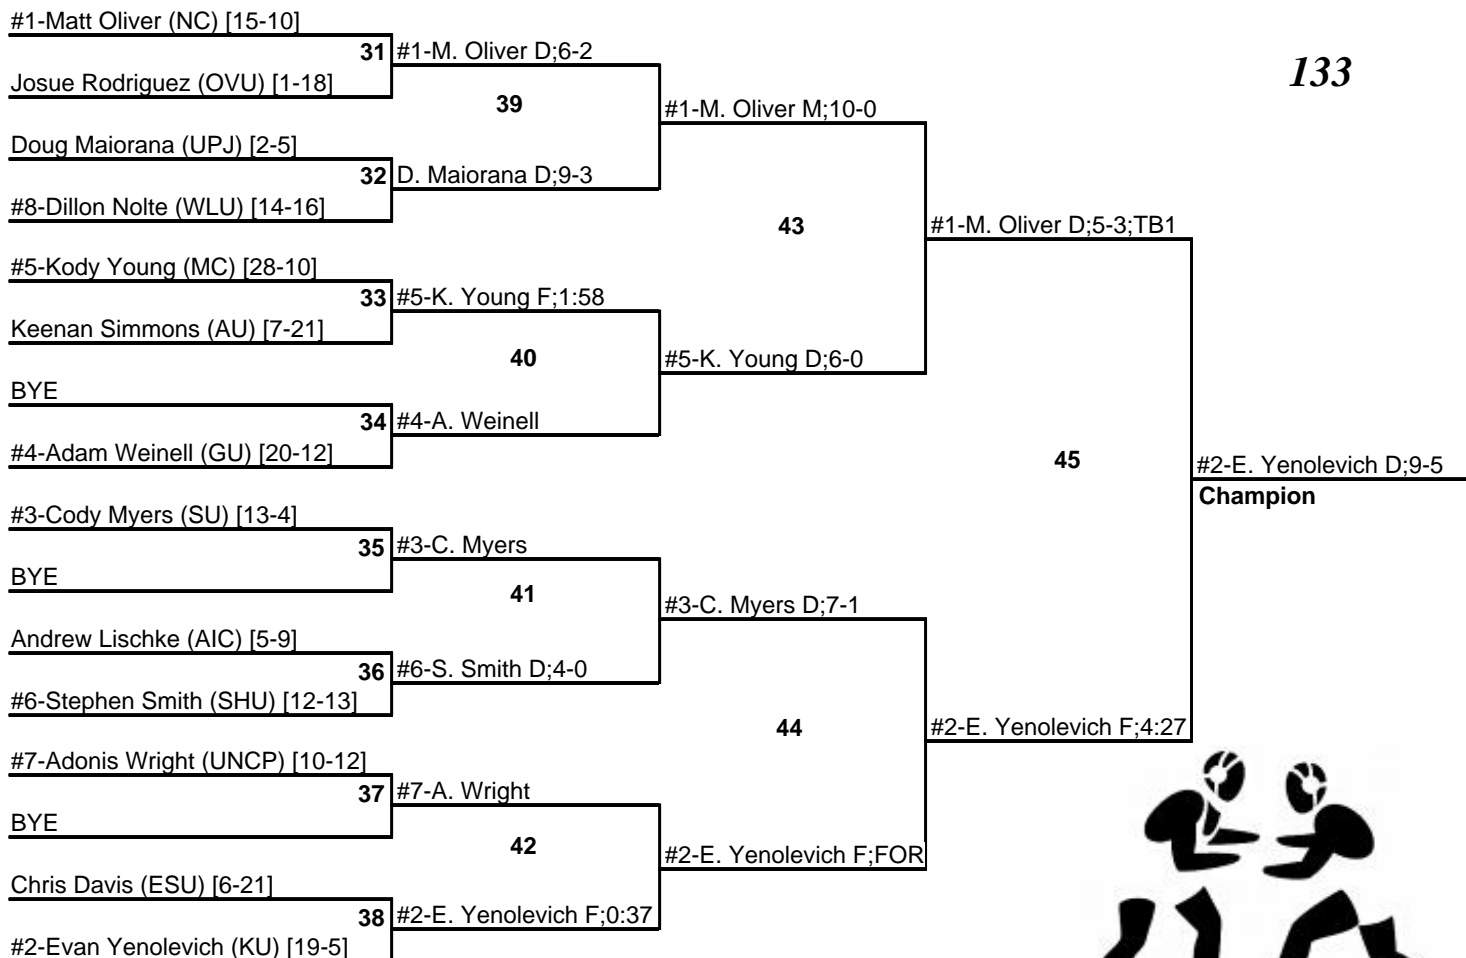

NCAA Super Region I Tournament

February 24-25, 2012

125

NCAA Super Region I Tournament

February 24-25, 2012

133

NCAA Super Region I Tournament

February 24-25, 2012

141

NCAA Super Region I Tournament

February 24-25, 2012

149

NCAA Super Region I Tournament

February 24-25, 2012

157

NCAA Super Region I Tournament

February 24-25, 2012

165

NCAA Super Region I Tournament

February 24-25, 2012

174

NCAA Super Region I Tournament

February 24-25, 2012

184