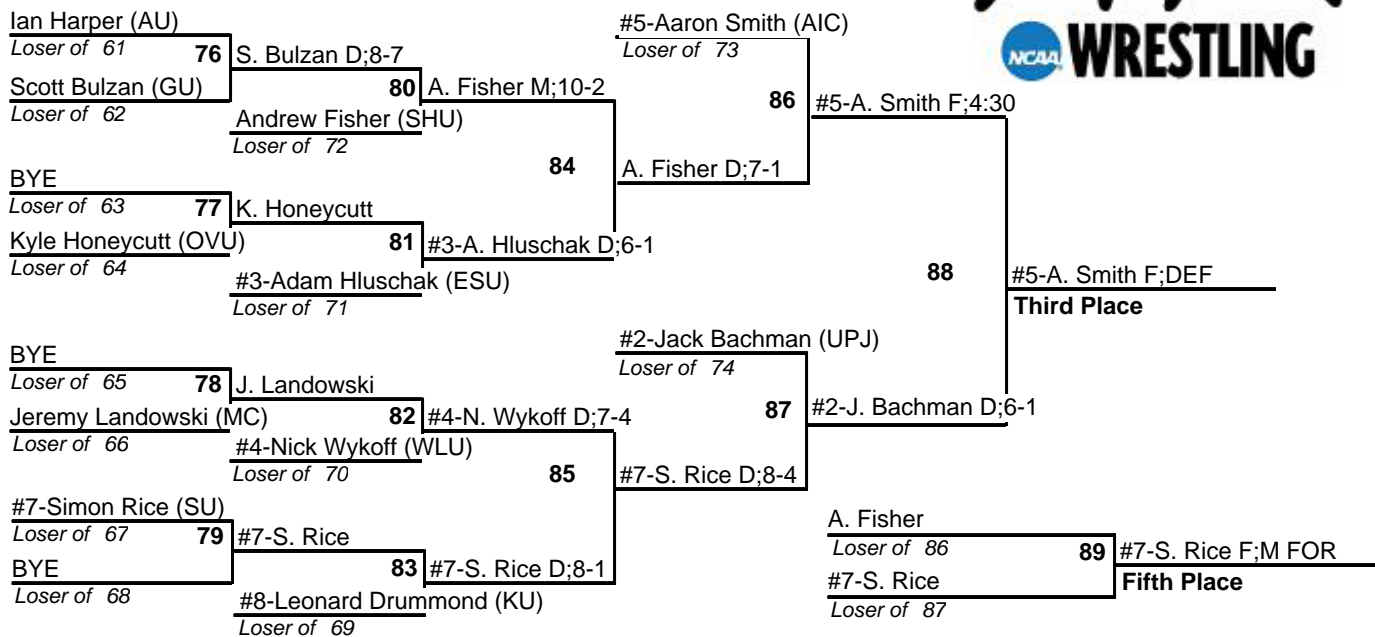

NCAA Super Region I Tournament

February 24-25, 2012

125

NCAA Super Region I Tournament

February 24-25, 2012

133

NCAA Super Region I Tournament

February 24-25, 2012

141

NCAA Super Region I Tournament

February 24-25, 2012

149

NCAA Super Region I Tournament

February 24-25, 2012

157

NCAA Super Region I Tournament

February 24-25, 2012

165

NCAA Super Region I Tournament

February 24-25, 2012

174

NCAA Super Region I Tournament

February 24-25, 2012

184

NCAA Super Region I Tournament

February 24-25, 2012

197

NCAA Super Region I Tournament

February 24-25, 2012