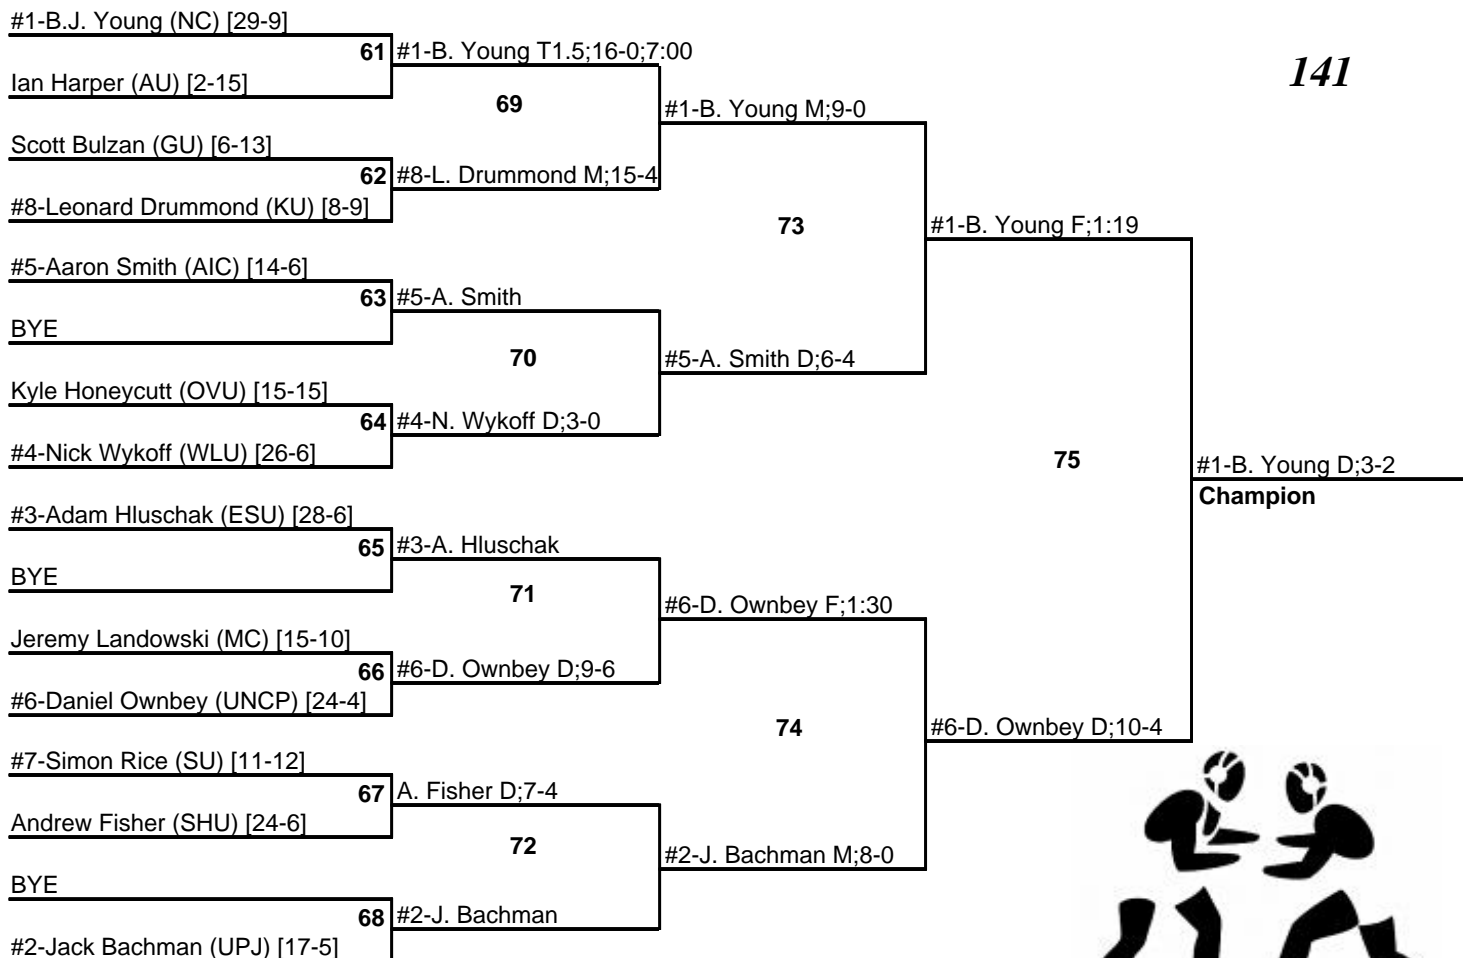

NCAA Super Region I Tournament

February 24-25, 2012

125

NCAA Super Region I Tournament

February 24-25, 2012

133

NCAA Super Region I Tournament

February 24-25, 2012

141

NCAA Super Region I Tournament

February 24-25, 2012

149

NCAA Super Region I Tournament

February 24-25, 2012

157

NCAA Super Region I Tournament

February 24-25, 2012

165

NCAA Super Region I Tournament

February 24-25, 2012

174

NCAA Super Region I Tournament

February 24-25, 2012

184

NCAA Super Region I Tournament

February 24-25, 2012

197

NCAA Super Region I Tournament

February 24-25, 2012