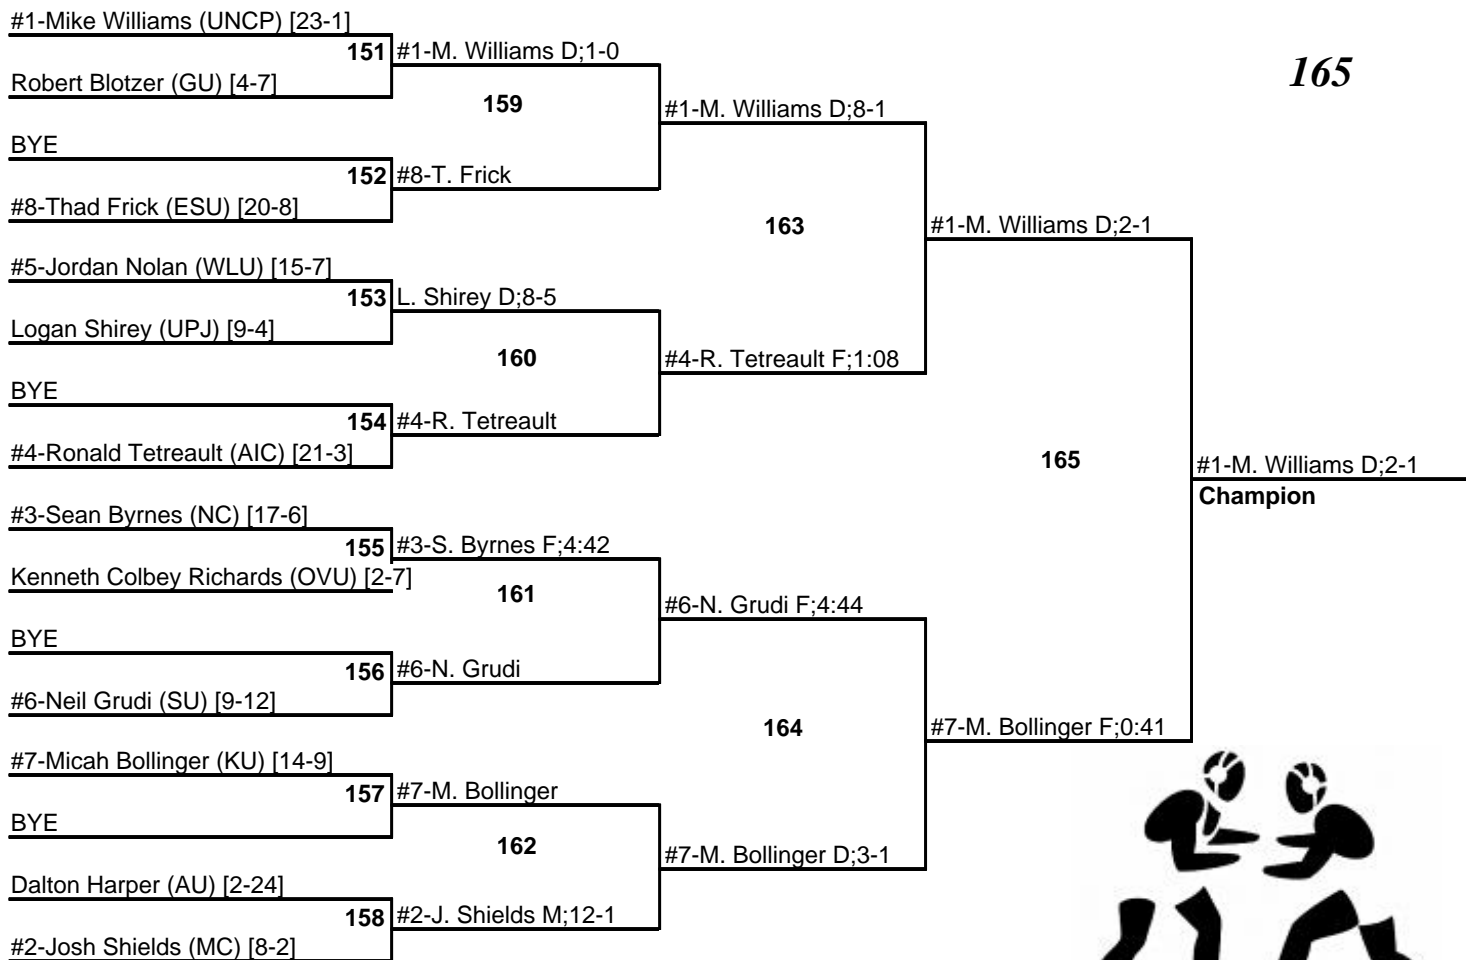

NCAA Super Region I Tournament

February 24-25, 2012

125

NCAA Super Region I Tournament

February 24-25, 2012

133

NCAA Super Region I Tournament

February 24-25, 2012

141

NCAA Super Region I Tournament

February 24-25, 2012

149

NCAA Super Region I Tournament

February 24-25, 2012

157

NCAA Super Region I Tournament

February 24-25, 2012

165

NCAA Super Region I Tournament

February 24-25, 2012

174

NCAA Super Region I Tournament

February 24-25, 2012

184