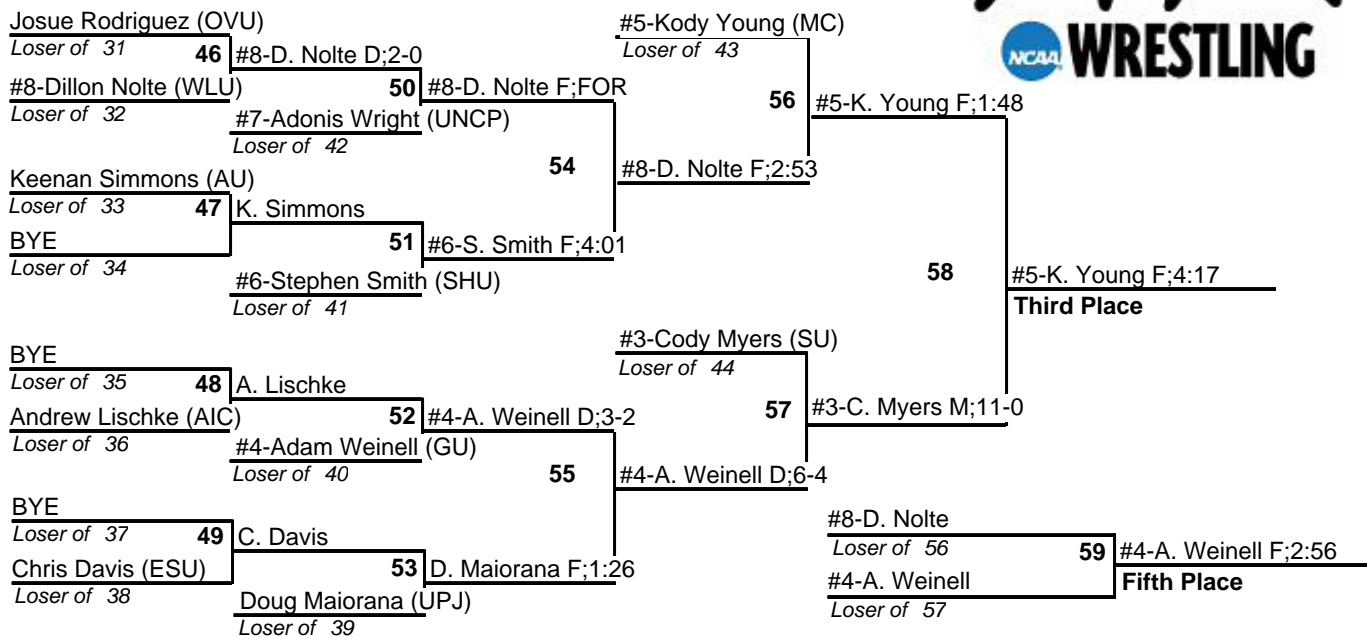

NCAA Super Region I Tournament

February 24-25, 2012

125

NCAA Super Region I Tournament

February 24-25, 2012

133

NCAA Super Region I Tournament

February 24-25, 2012

141

NCAA Super Region I Tournament

February 24-25, 2012

149

NCAA Super Region I Tournament

February 24-25, 2012

157

NCAA Super Region I Tournament

February 24-25, 2012

165

NCAA Super Region I Tournament

February 24-25, 2012

174

NCAA Super Region I Tournament

February 24-25, 2012

184

NCAA Super Region I Tournament

February 24-25, 2012

197

NCAA Super Region I Tournament

February 24-25, 2012