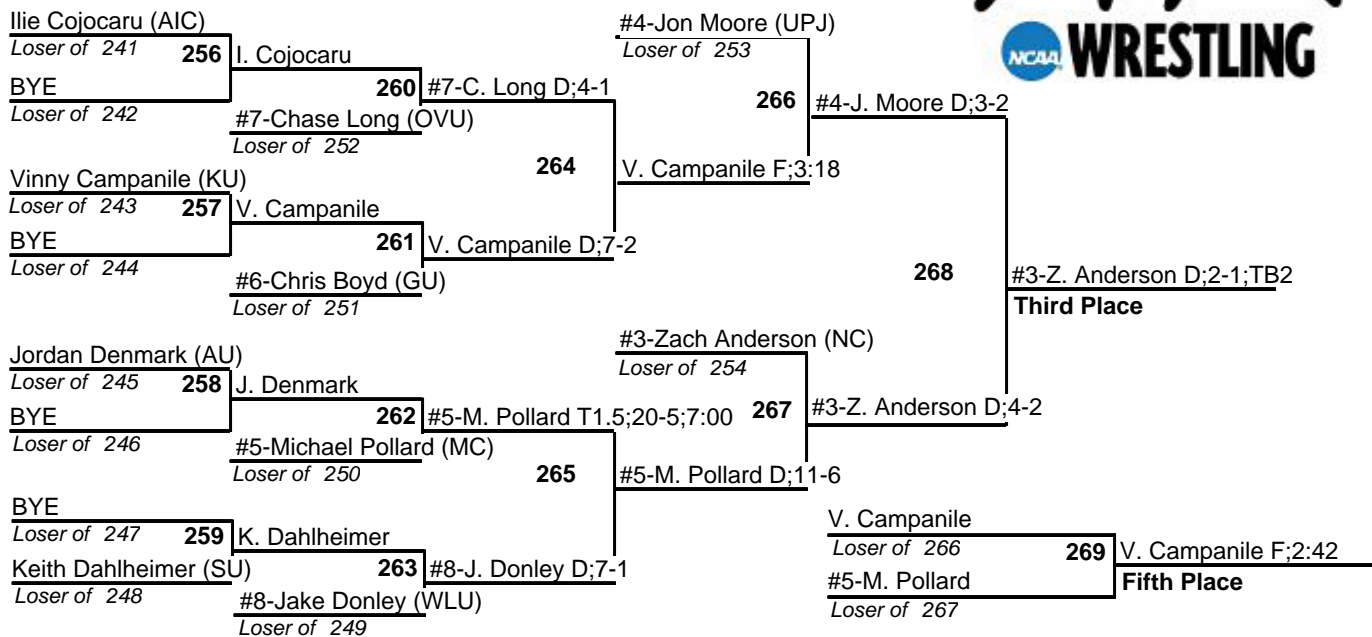

141

NCAA Super Region I Tournament

February 24-25, 2012

149

NCAA Super Region I Tournament

February 24-25, 2012

157

NCAA Super Region I Tournament

February 24-25, 2012

165

NCAA Super Region I Tournament

February 24-25, 2012

174

NCAA Super Region I Tournament

February 24-25, 2012

184

NCAA Super Region I Tournament

February 24-25, 2012

197

NCAA Super Region I Tournament

February 24-25, 2012