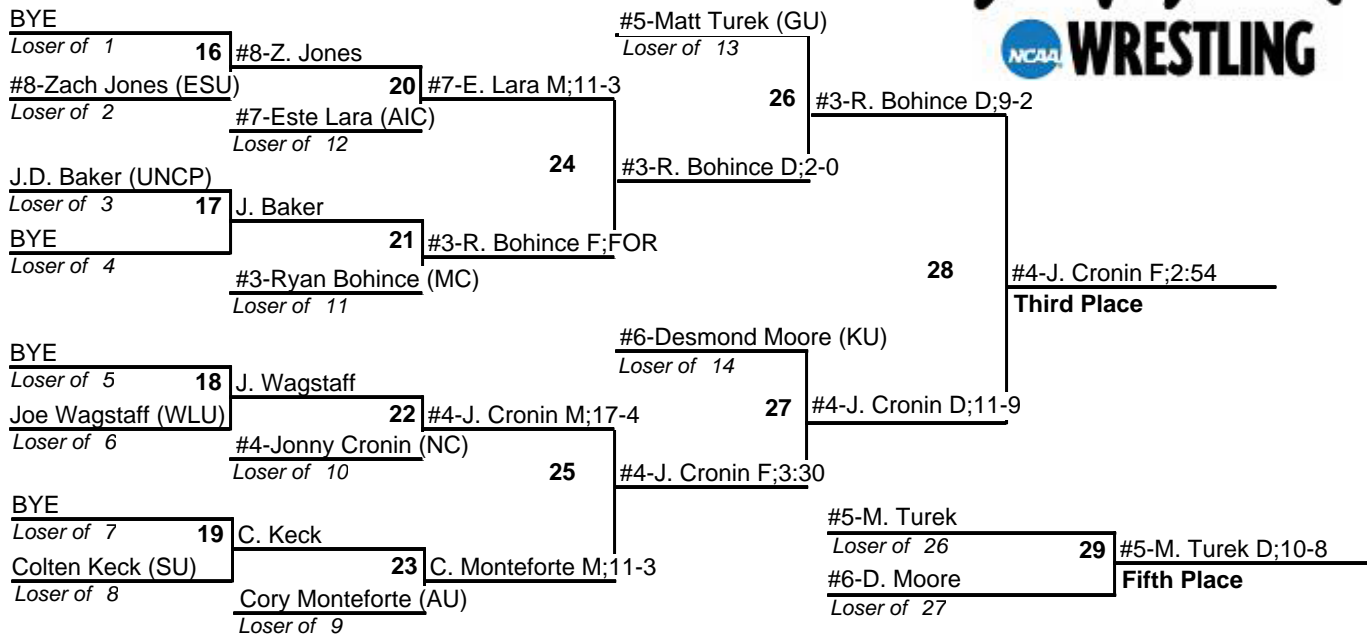

NCAA Super Region I Tournament

February 24-25, 2012

125

NCAA Super Region I Tournament

February 24-25, 2012

133

NCAA Super Region I Tournament

February 24-25, 2012

141

NCAA Super Region I Tournament

February 24-25, 2012

149

NCAA Super Region I Tournament

February 24-25, 2012

157

NCAA Super Region I Tournament

February 24-25, 2012

165

NCAA Super Region I Tournament

February 24-25, 2012

174

NCAA Super Region I Tournament

February 24-25, 2012

184

NCAA Super Region I Tournament

February 24-25, 2012

197

NCAA Super Region I Tournament

February 24-25, 2012