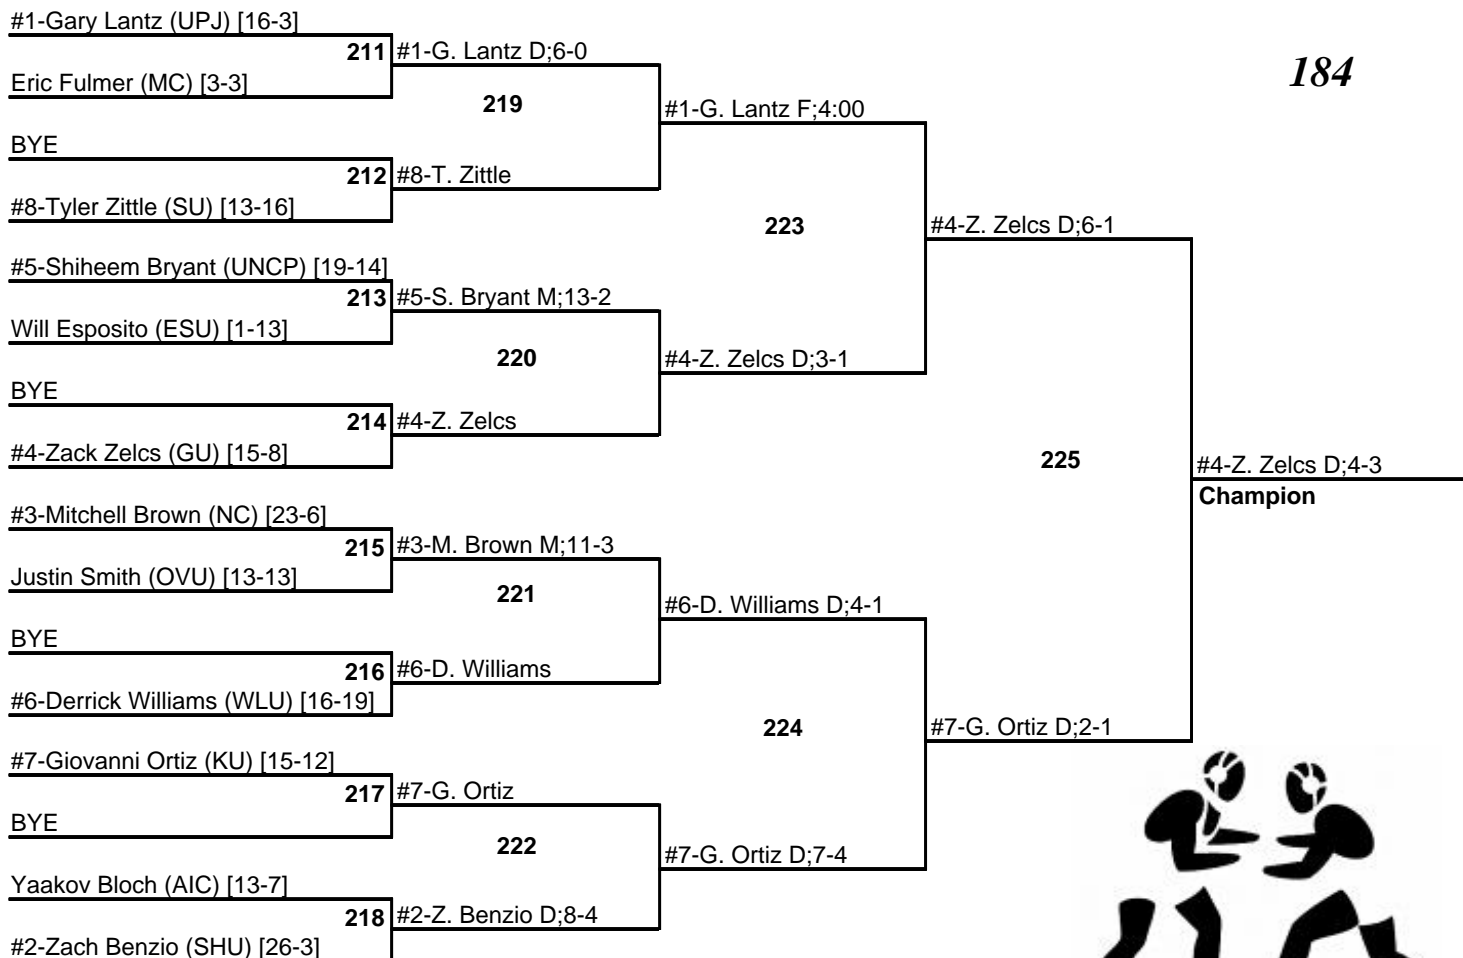

141

NCAA Super Region I Tournament

February 24-25, 2012

149

NCAA Super Region I Tournament

February 24-25, 2012

157

NCAA Super Region I Tournament

February 24-25, 2012

165

NCAA Super Region I Tournament

February 24-25, 2012

174

NCAA Super Region I Tournament

February 24-25, 2012

184

NCAA Super Region I Tournament

February 24-25, 2012

197

NCAA Super Region I Tournament

February 24-25, 2012