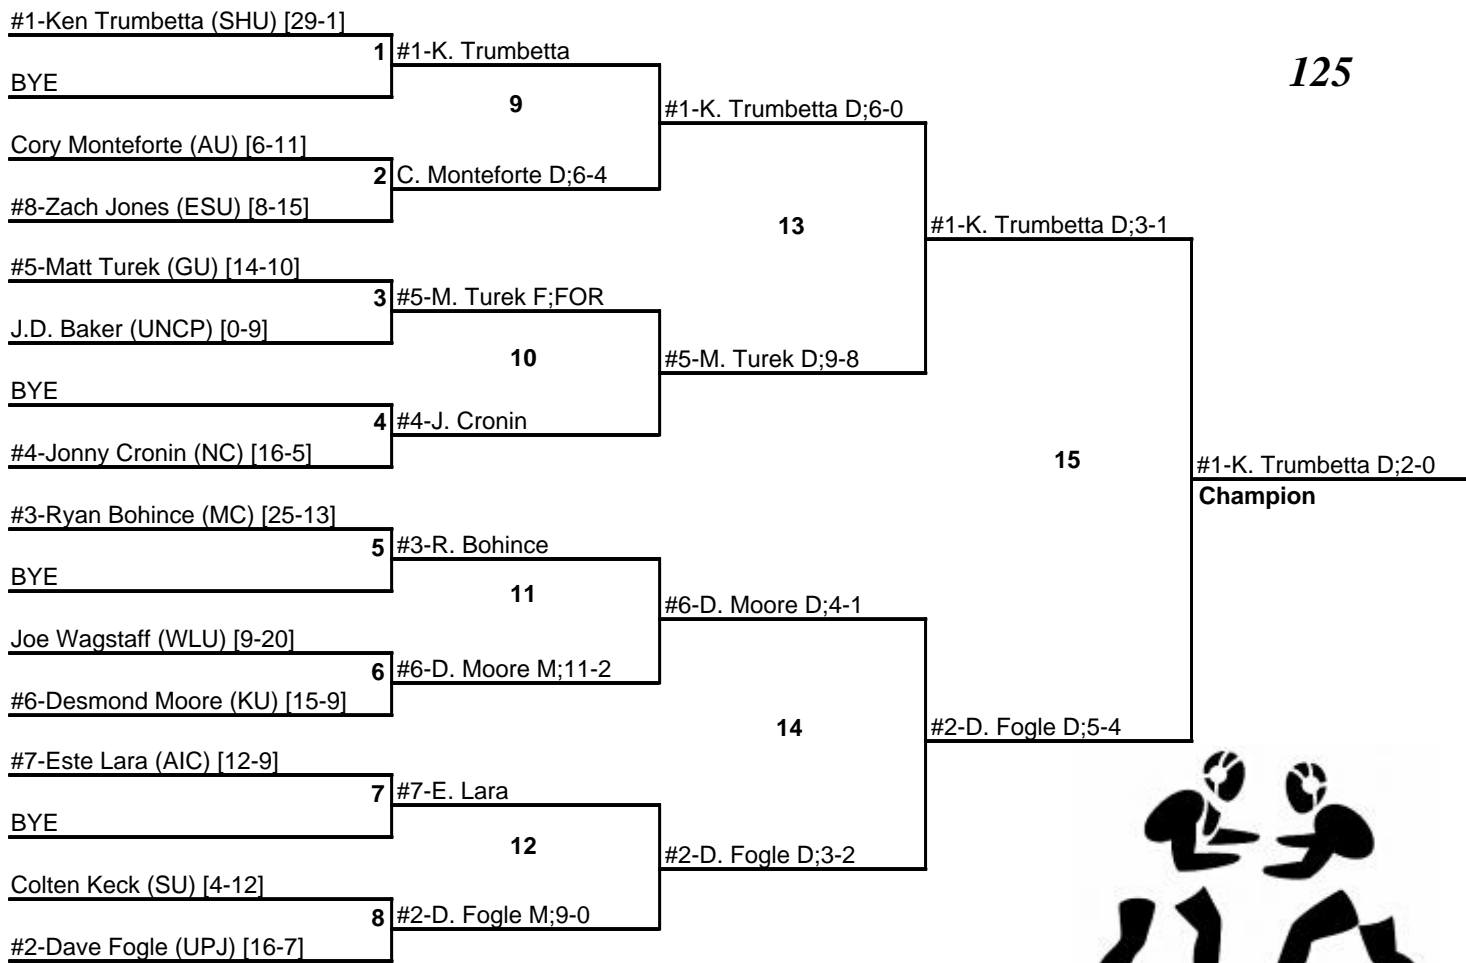

NCAA Super Region I Tournament

February 24-25, 2012

125

NCAA Super Region I Tournament

February 24-25, 2012

133

NCAA Super Region I Tournament

February 24-25, 2012

141

NCAA Super Region I Tournament

February 24-25, 2012

149

NCAA Super Region I Tournament

February 24-25, 2012

157

NCAA Super Region I Tournament

February 24-25, 2012

165

NCAA Super Region I Tournament

February 24-25, 2012

174

NCAA Super Region I Tournament

February 24-25, 2012

184

NCAA Super Region I Tournament

February 24-25, 2012

197

NCAA Super Region I Tournament

February 24-25, 2012