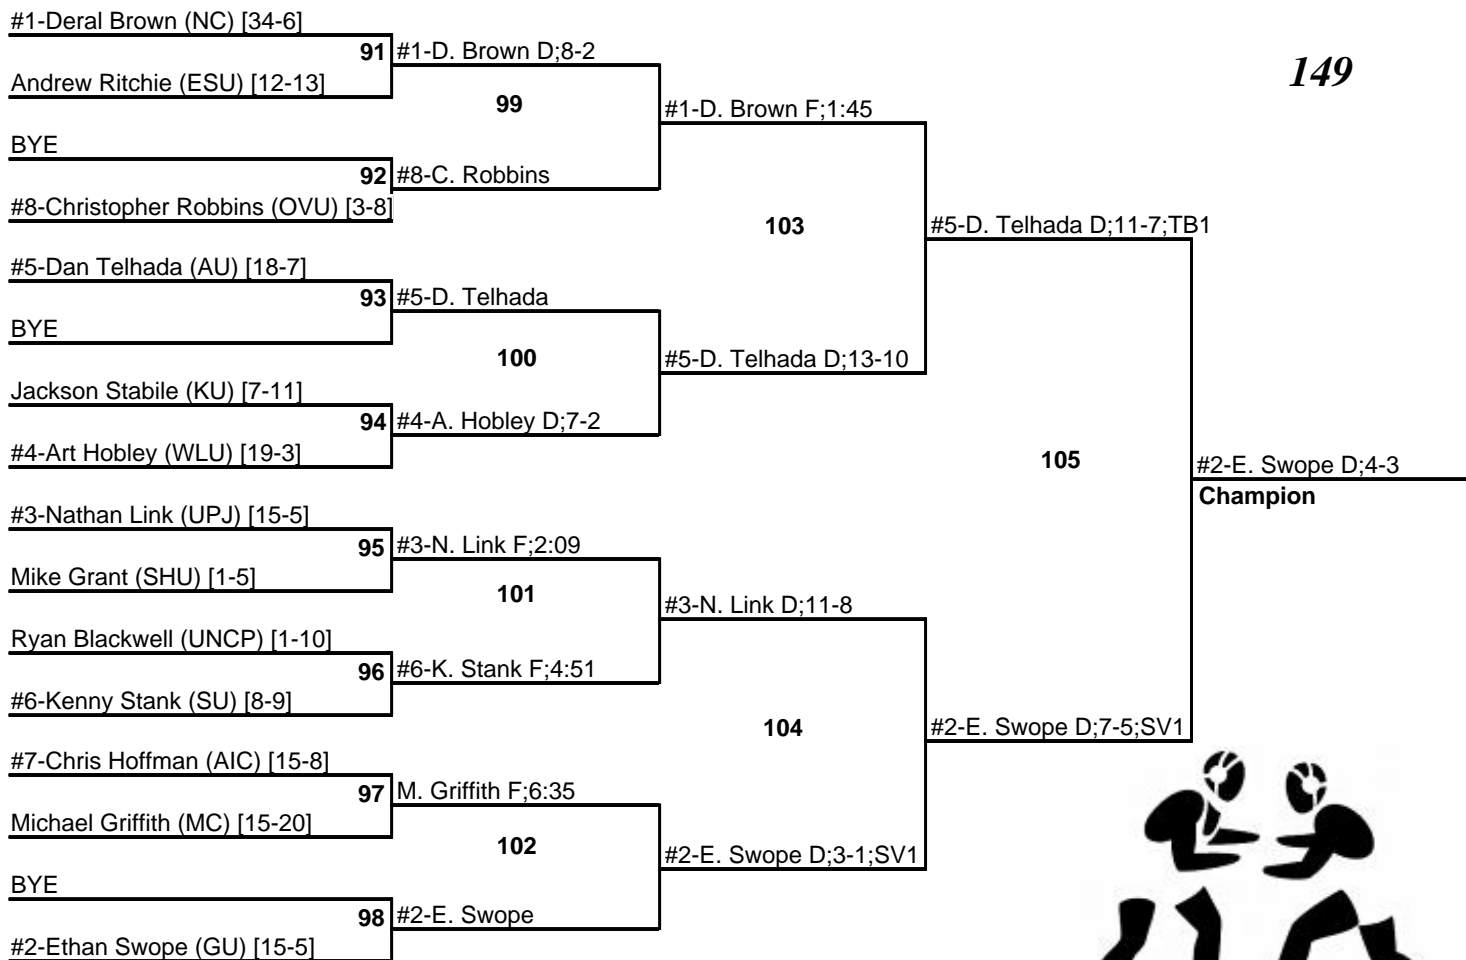

NCAA Super Region I Tournament

February 24-25, 2012

125

NCAA Super Region I Tournament

February 24-25, 2012

133

NCAA Super Region I Tournament

February 24-25, 2012

141

NCAA Super Region I Tournament

February 24-25, 2012

149

NCAA Super Region I Tournament

February 24-25, 2012

157

NCAA Super Region I Tournament

February 24-25, 2012

165

NCAA Super Region I Tournament

February 24-25, 2012

174

NCAA Super Region I Tournament

February 24-25, 2012

184