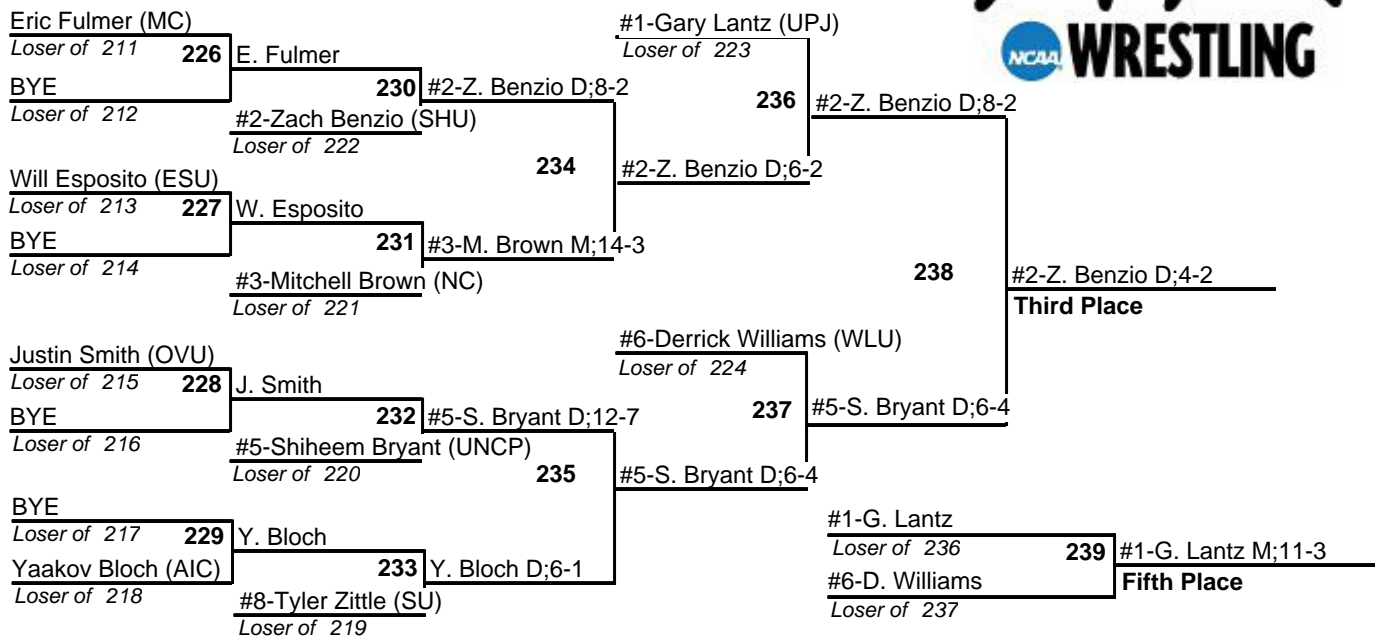

141

NCAA Super Region I Tournament

February 24-25, 2012

149

NCAA Super Region I Tournament

February 24-25, 2012

157

NCAA Super Region I Tournament

February 24-25, 2012

165

NCAA Super Region I Tournament

February 24-25, 2012

174

NCAA Super Region I Tournament

February 24-25, 2012

184

NCAA Super Region I Tournament

February 24-25, 2012

197

NCAA Super Region I Tournament

February 24-25, 2012