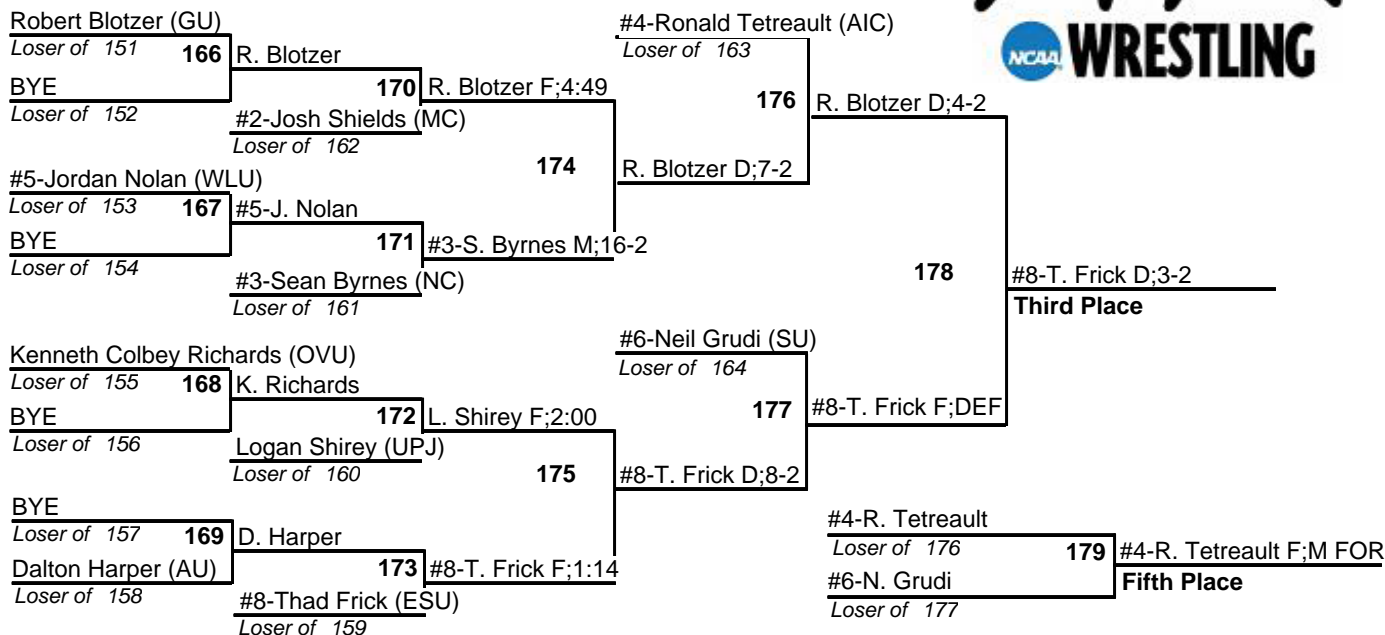

NCAA Super Region I Tournament

February 24-25, 2012

125

NCAA Super Region I Tournament

February 24-25, 2012

133

NCAA Super Region I Tournament

February 24-25, 2012

141

NCAA Super Region I Tournament

February 24-25, 2012

149

NCAA Super Region I Tournament

February 24-25, 2012

157

NCAA Super Region I Tournament

February 24-25, 2012

165

NCAA Super Region I Tournament

February 24-25, 2012

174

NCAA Super Region I Tournament

February 24-25, 2012

184