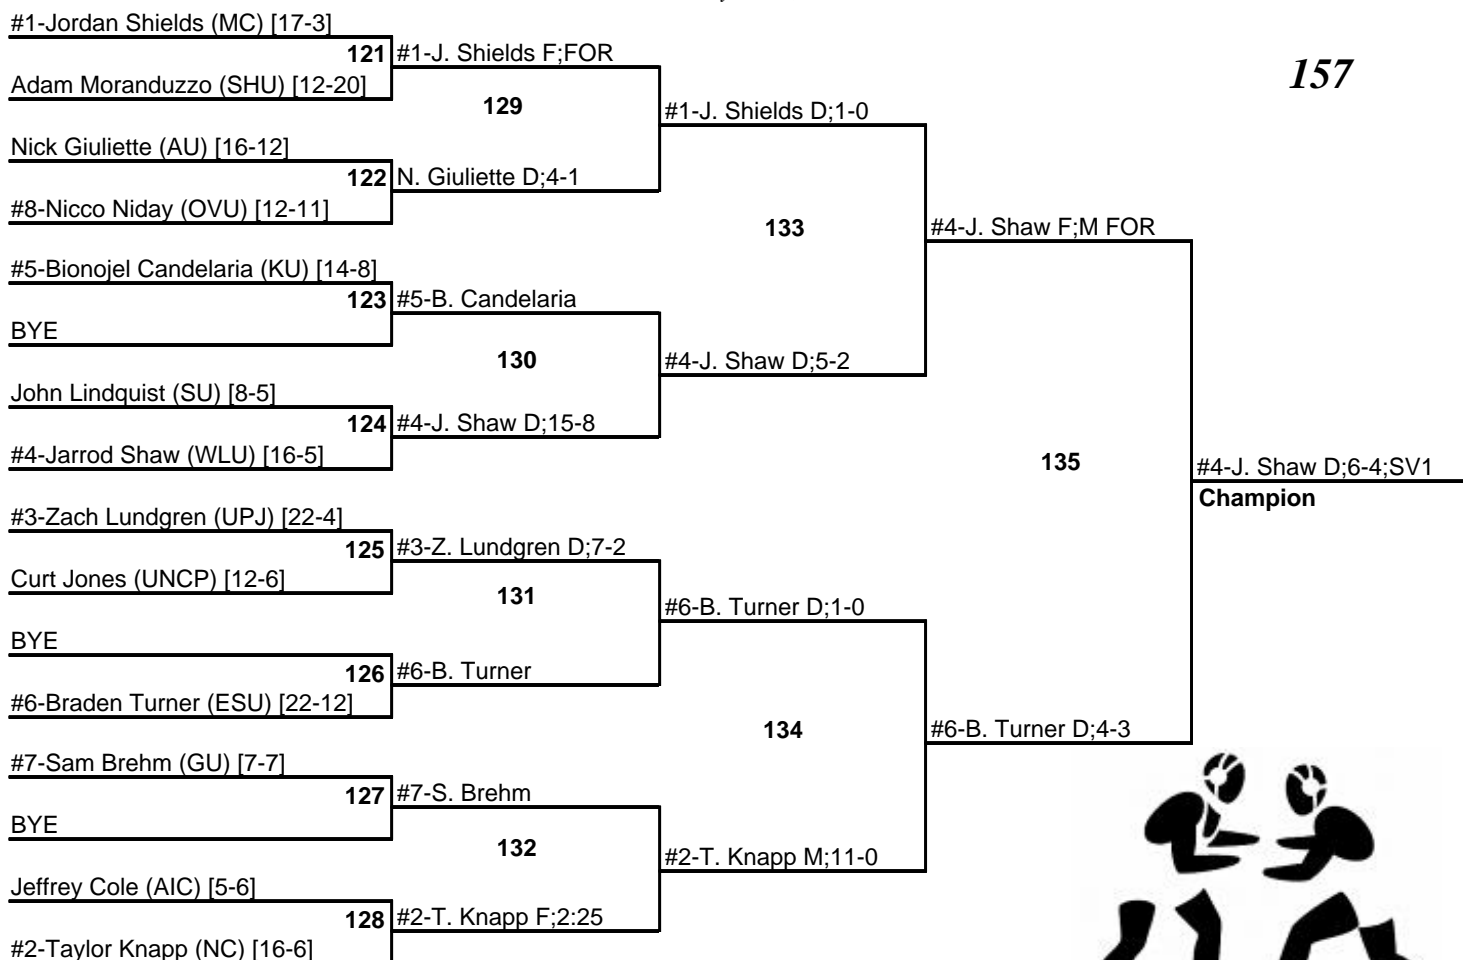

NCAA Super Region I Tournament

February 24-25, 2012

125

NCAA Super Region I Tournament

February 24-25, 2012

133

NCAA Super Region I Tournament

February 24-25, 2012

141

NCAA Super Region I Tournament

February 24-25, 2012

149

NCAA Super Region I Tournament

February 24-25, 2012

157

NCAA Super Region I Tournament

February 24-25, 2012

165

NCAA Super Region I Tournament

February 24-25, 2012

174

NCAA Super Region I Tournament

February 24-25, 2012

184