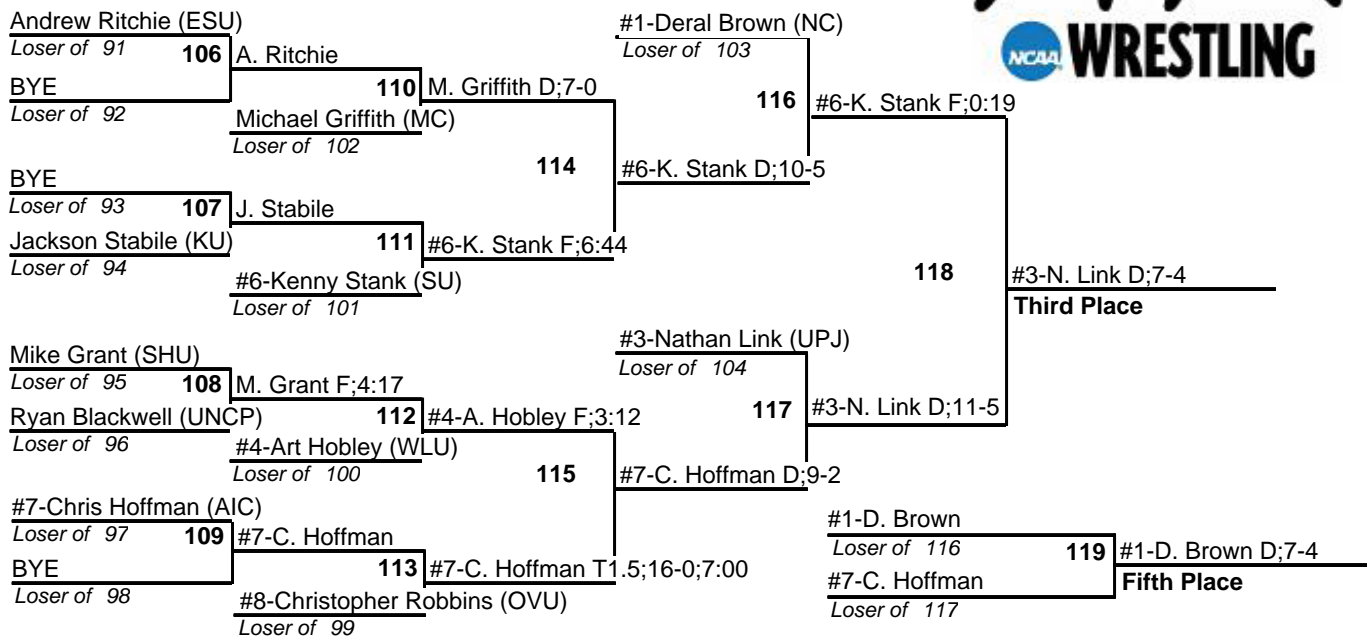

NCAA Super Region I Tournament

February 24-25, 2012

125

NCAA Super Region I Tournament

February 24-25, 2012

133

NCAA Super Region I Tournament

February 24-25, 2012

141

NCAA Super Region I Tournament

February 24-25, 2012

149

NCAA Super Region I Tournament

February 24-25, 2012

157

NCAA Super Region I Tournament

February 24-25, 2012

165

NCAA Super Region I Tournament

February 24-25, 2012

174

NCAA Super Region I Tournament

February 24-25, 2012

184

NCAA Super Region I Tournament

February 24-25, 2012

197

NCAA Super Region I Tournament

February 24-25, 2012