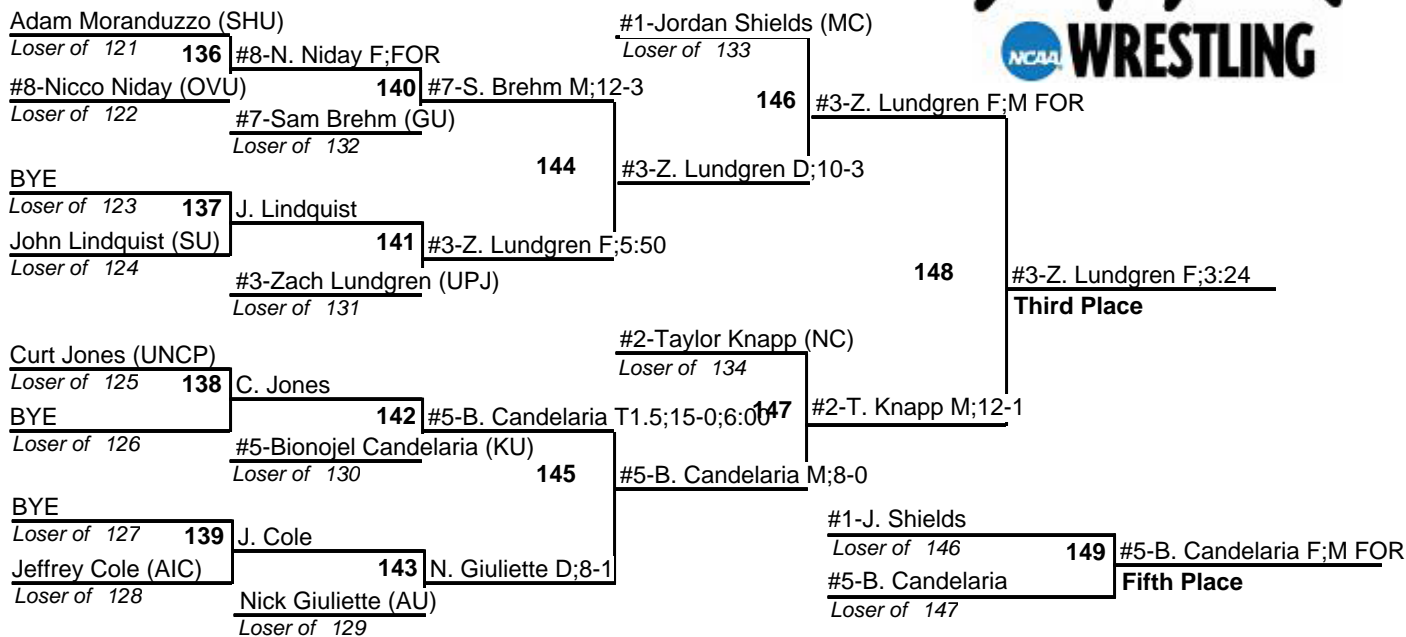

NCAA Super Region I Tournament

February 24-25, 2012

125

NCAA Super Region I Tournament

February 24-25, 2012

133

NCAA Super Region I Tournament

February 24-25, 2012

141

NCAA Super Region I Tournament

February 24-25, 2012

149

NCAA Super Region I Tournament

February 24-25, 2012

157

NCAA Super Region I Tournament

February 24-25, 2012

165

NCAA Super Region I Tournament

February 24-25, 2012

174

NCAA Super Region I Tournament

February 24-25, 2012

184

NCAA Super Region I Tournament

February 24-25, 2012

197

NCAA Super Region I Tournament

February 24-25, 2012