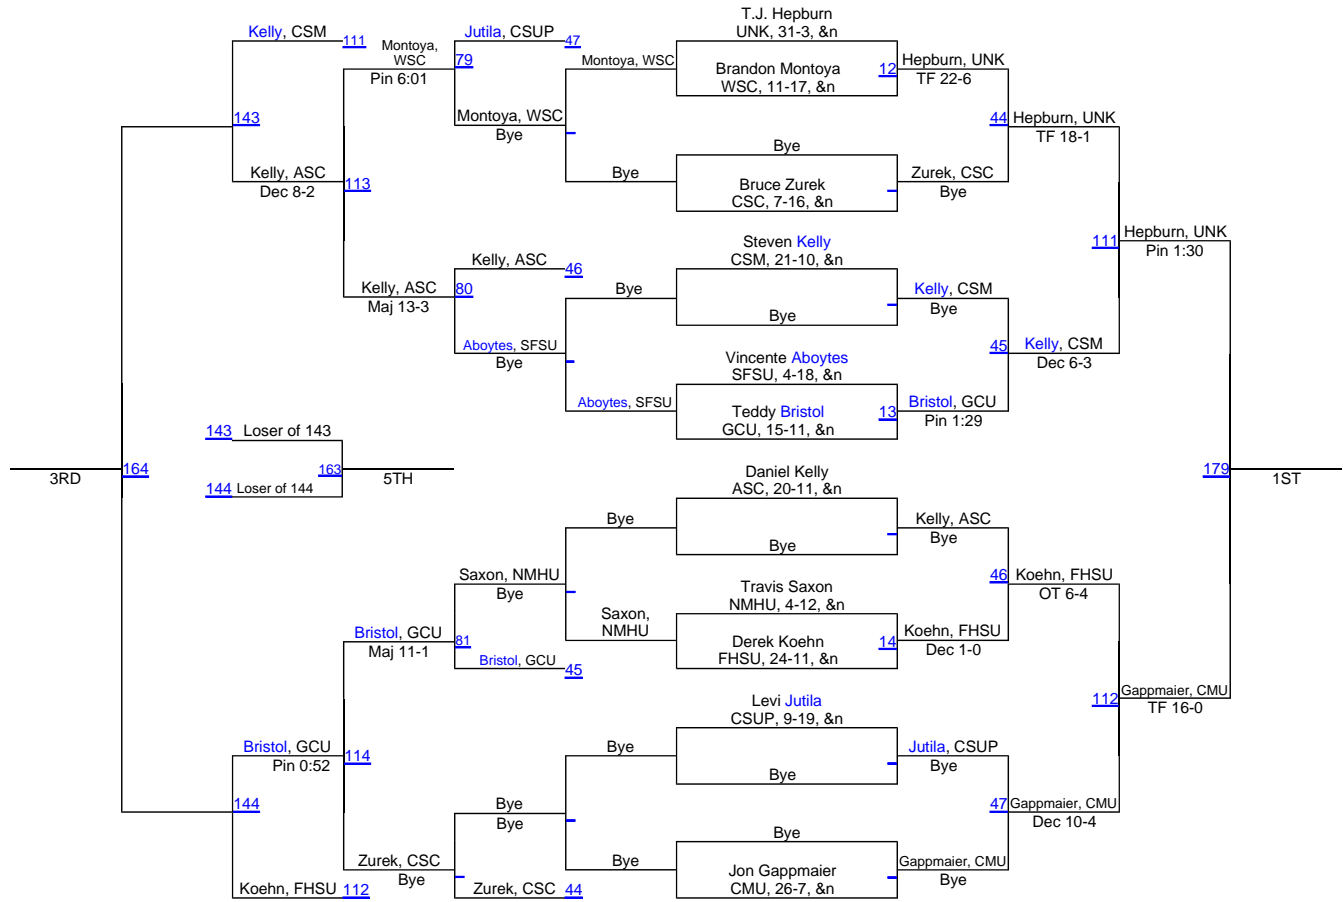

Team Scores

1. Grand Canyon	88.5
2. Nebraska-Kearney	83.5
3. Colorado Mesa	76.5
4. Fort Hays State	75.5
5. Adams State	71.5
6. Colorado State-Pueblo	47.0
7. Western State	46.5
8. Chadron State	36.0
9. San Francisco State	31.5
10. Colorado Mines	15.5
11. New Mexico Highlands	8.5

NCAA Division II Super Regional 4

125

NCAA Division II Super Regional 4

133

NCAA Division II Super Regional 4

141

NCAA Division II Super Regional 4

149

NCAA Division II Super Regional 4

157

NCAA Division II Super Regional 4

165

NCAA Division II Super Regional 4

174

NCAA Division II Super Regional 4

184