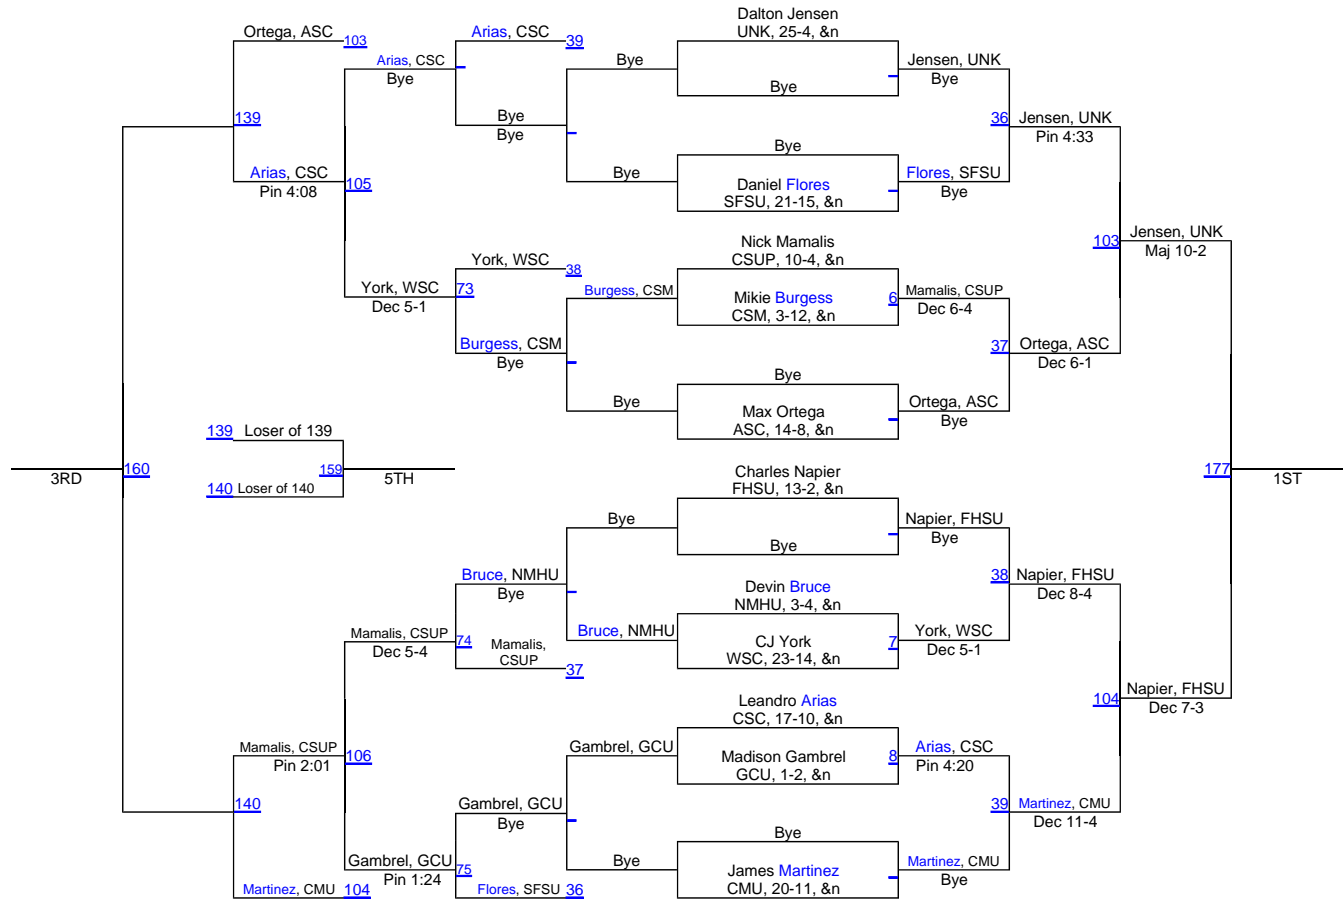

Team Scores

1. Grand Canyon	88.5
2. Nebraska-Kearney	83.5
3. Colorado Mesa	76.5
4. Fort Hays State	75.5
5. Adams State	71.5
6. Colorado State-Pueblo	47.0
7. Western State	46.5
8. Chadron State	36.0
9. San Francisco State	31.5
10. Colorado Mines	15.5
11. New Mexico Highlands	8.5

NCAA Division II Super Regional 4

125

NCAA Division II Super Regional 4

133

NCAA Division II Super Regional 4

141

NCAA Division II Super Regional 4

149

NCAA Division II Super Regional 4

157

NCAA Division II Super Regional 4

165

NCAA Division II Super Regional 4

174

NCAA Division II Super Regional 4

184