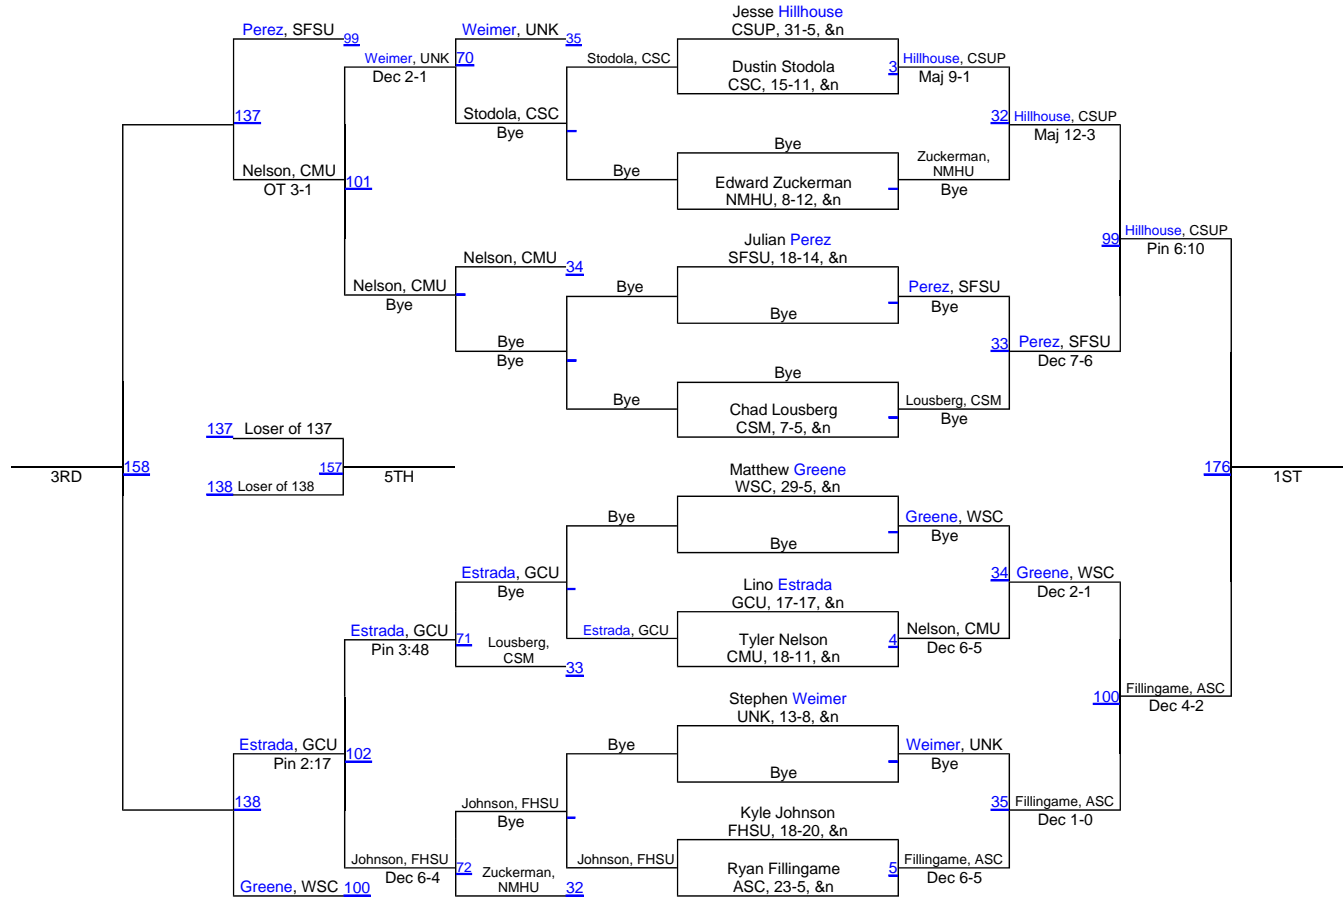

Team Scores

1. Grand Canyon	88.5
2. Nebraska-Kearney	83.5
3. Colorado Mesa	76.5
4. Fort Hays State	75.5
5. Adams State	71.5
6. Colorado State-Pueblo	47.0
7. Western State	46.5
8. Chadron State	36.0
9. San Francisco State	31.5
10. Colorado Mines	15.5
11. New Mexico Highlands	8.5

NCAA Division II Super Regional 4

125

NCAA Division II Super Regional 4

133

NCAA Division II Super Regional 4

141

NCAA Division II Super Regional 4

149