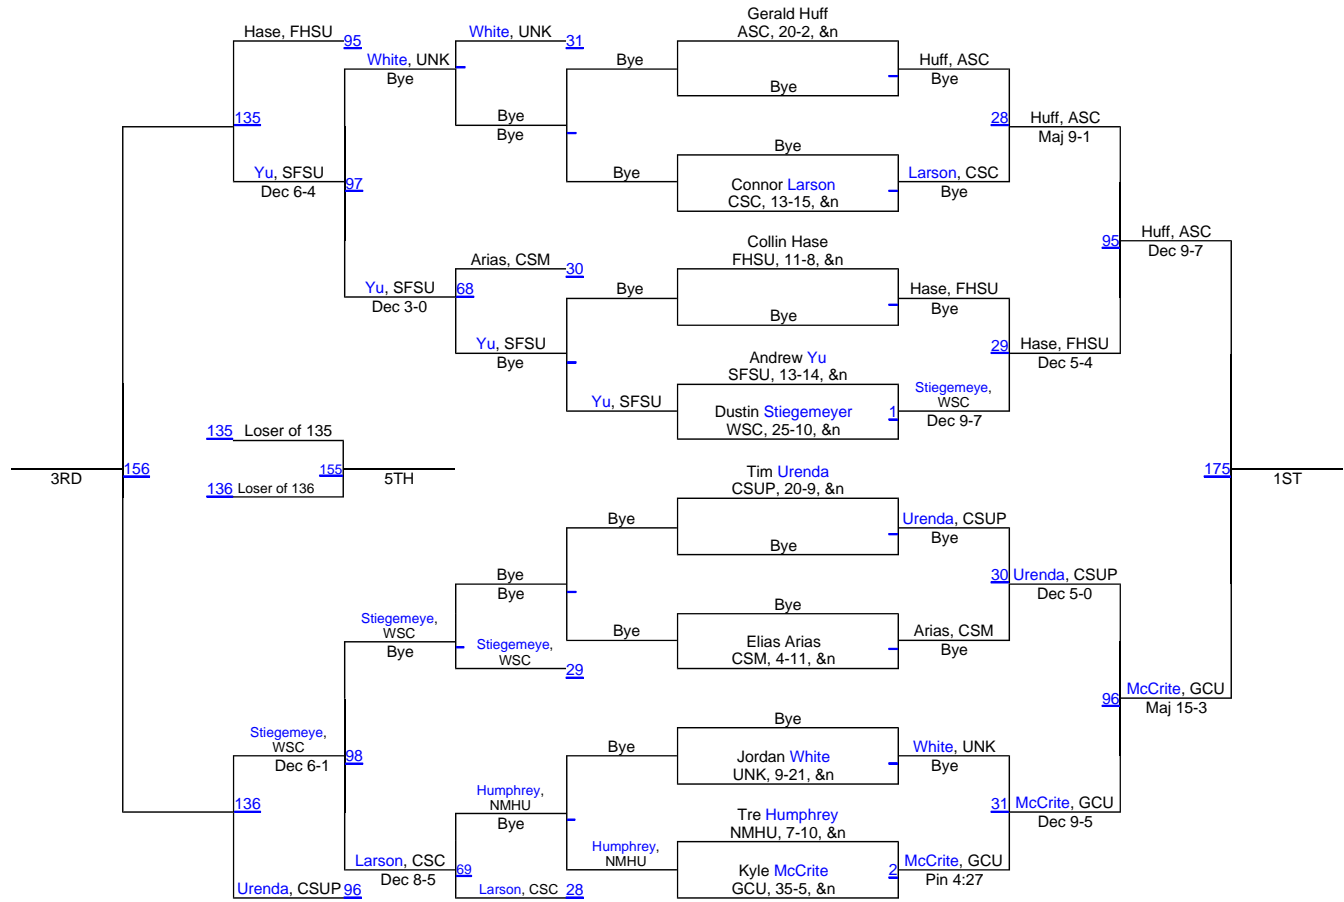

Team Scores

1. Grand Canyon	88.5
2. Nebraska-Kearney	83.5
3. Colorado Mesa	76.5
4. Fort Hays State	75.5
5. Adams State	71.5
6. Colorado State-Pueblo	47.0
7. Western State	46.5
8. Chadron State	36.0
9. San Francisco State	31.5
10. Colorado Mines	15.5
11. New Mexico Highlands	8.5

NCAA Division II Super Regional 4

125

NCAA Division II Super Regional 4

133

NCAA Division II Super Regional 4

141

NCAA Division II Super Regional 4

149

NCAA Division II Super Regional 4

157

NCAA Division II Super Regional 4

165

NCAA Division II Super Regional 4

174

NCAA Division II Super Regional 4

184