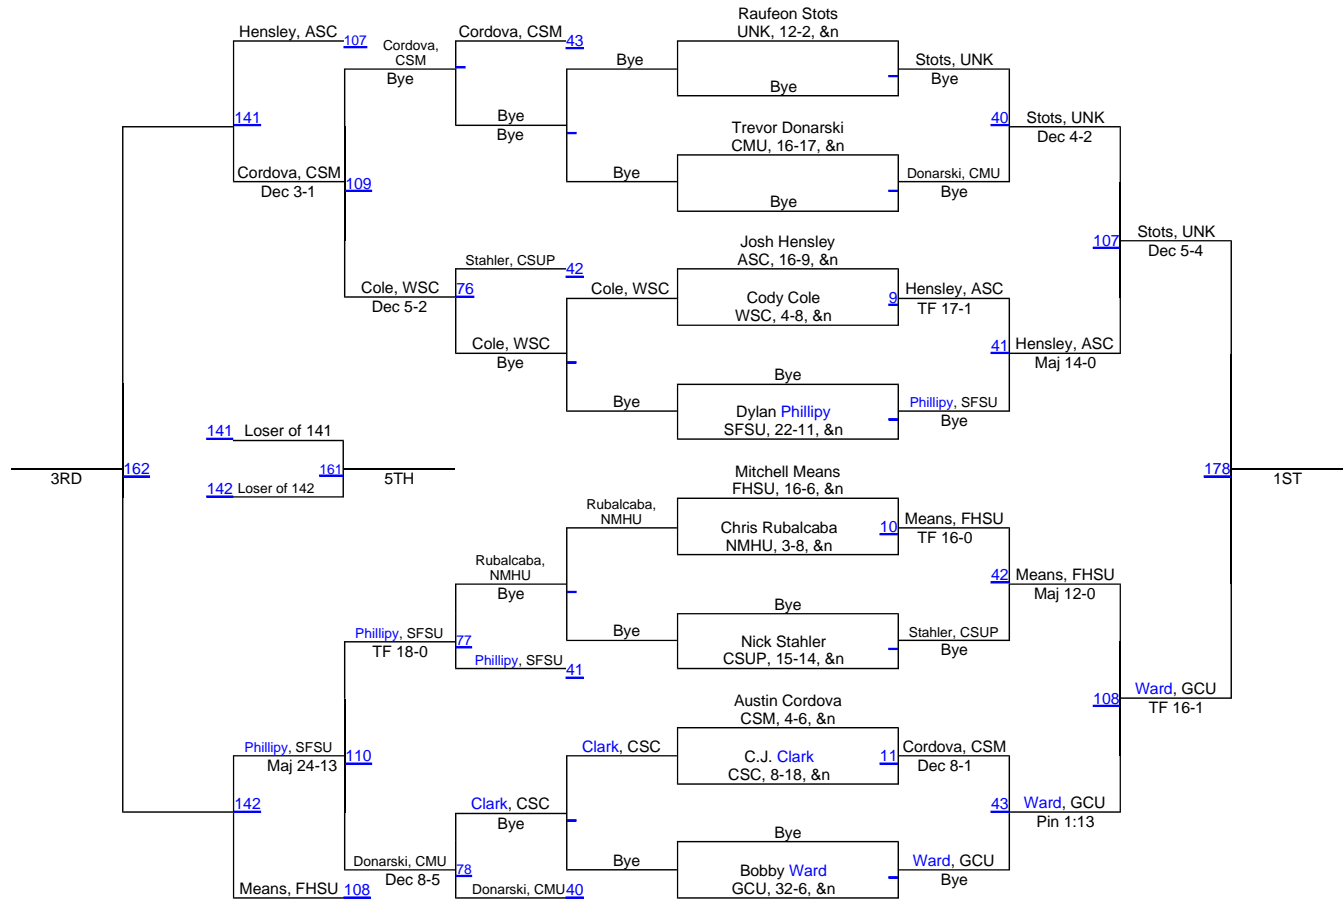

Team Scores

1. Grand Canyon	88.5
2. Nebraska-Kearney	83.5
3. Colorado Mesa	76.5
4. Fort Hays State	75.5
5. Adams State	71.5
6. Colorado State-Pueblo	47.0
7. Western State	46.5
8. Chadron State	36.0
9. San Francisco State	31.5
10. Colorado Mines	15.5
11. New Mexico Highlands	8.5

NCAA Division II Super Regional 4

125

NCAA Division II Super Regional 4

133

NCAA Division II Super Regional 4

141

NCAA Division II Super Regional 4

149

NCAA Division II Super Regional 4

157

NCAA Division II Super Regional 4

165

NCAA Division II Super Regional 4

174

NCAA Division II Super Regional 4

184