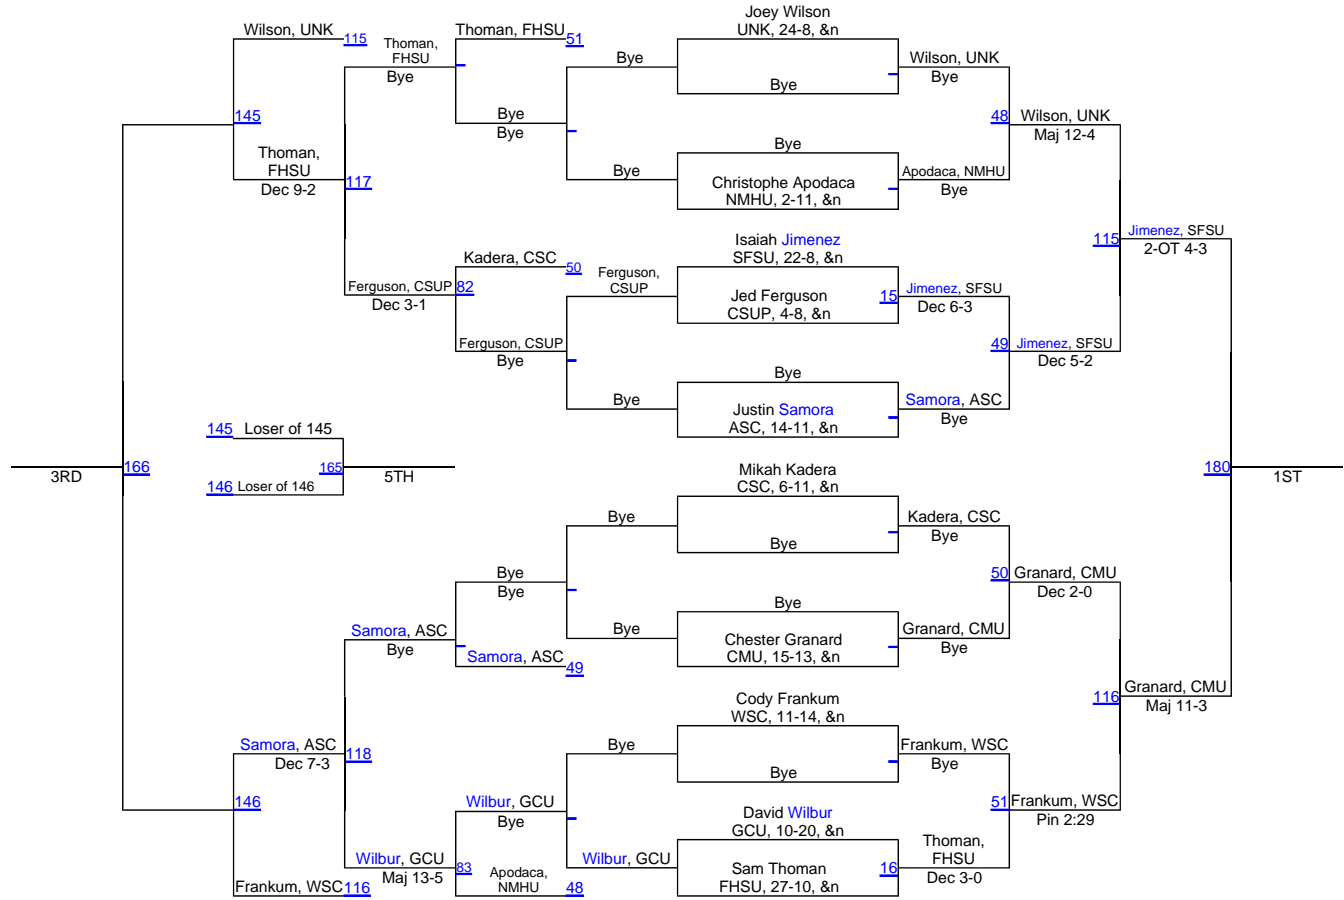

Team Scores

1. Grand Canyon	88.5
2. Nebraska-Kearney	83.5
3. Colorado Mesa	76.5
4. Fort Hays State	75.5
5. Adams State	71.5
6. Colorado State-Pueblo	47.0
7. Western State	46.5
8. Chadron State	36.0
9. San Francisco State	31.5
10. Colorado Mines	15.5
11. New Mexico Highlands	8.5

NCAA Division II Super Regional 4

125

NCAA Division II Super Regional 4

133

NCAA Division II Super Regional 4

141

NCAA Division II Super Regional 4

149

NCAA Division II Super Regional 4

157

NCAA Division II Super Regional 4

165

NCAA Division II Super Regional 4

174

NCAA Division II Super Regional 4

184