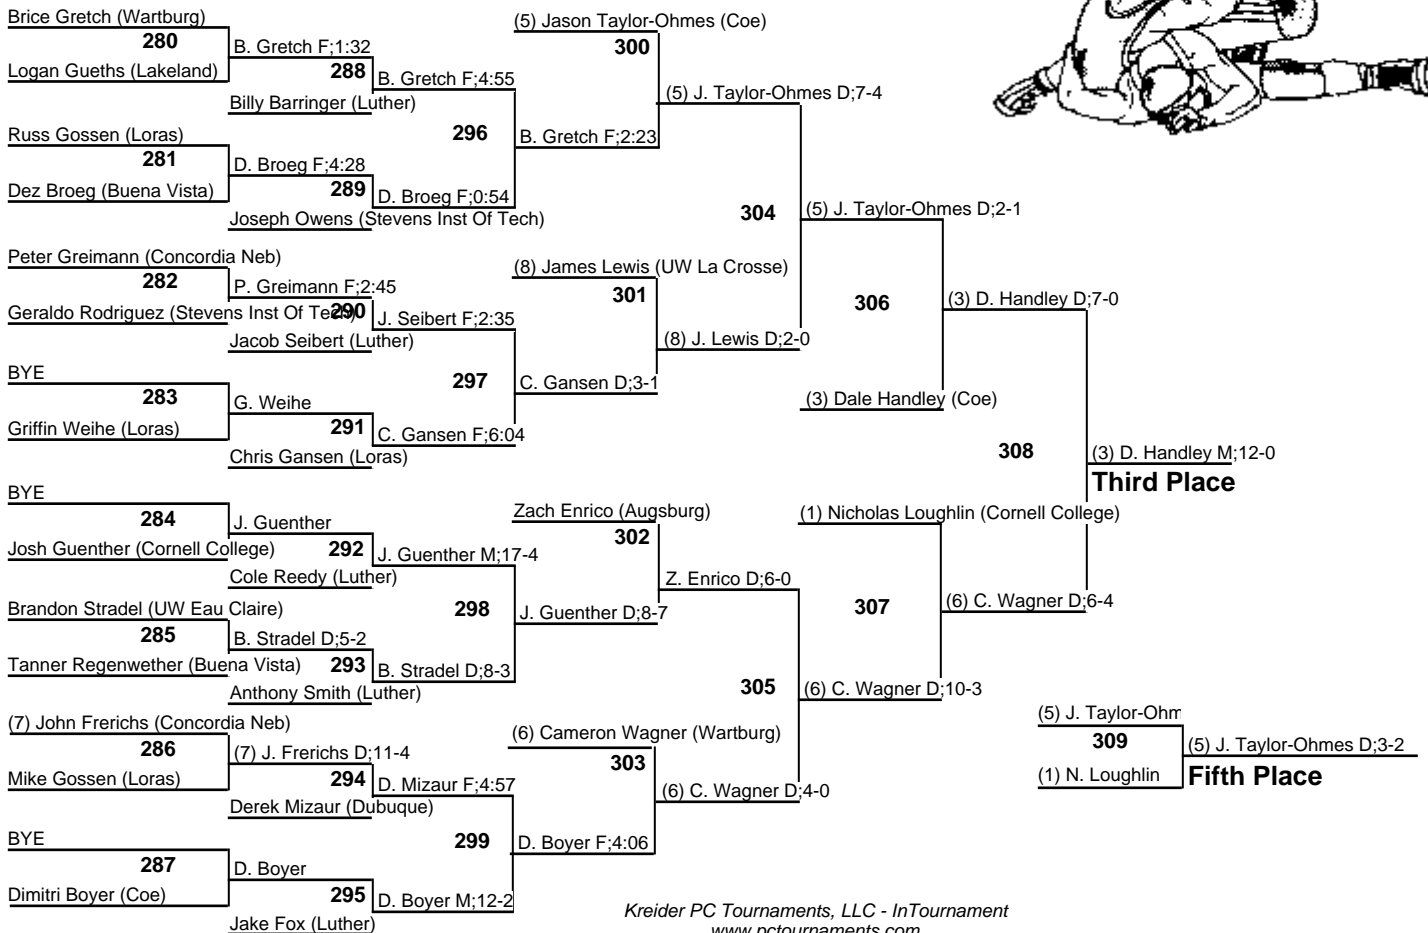

2012 Matman Wrestling Invitational

157
14 January 2012