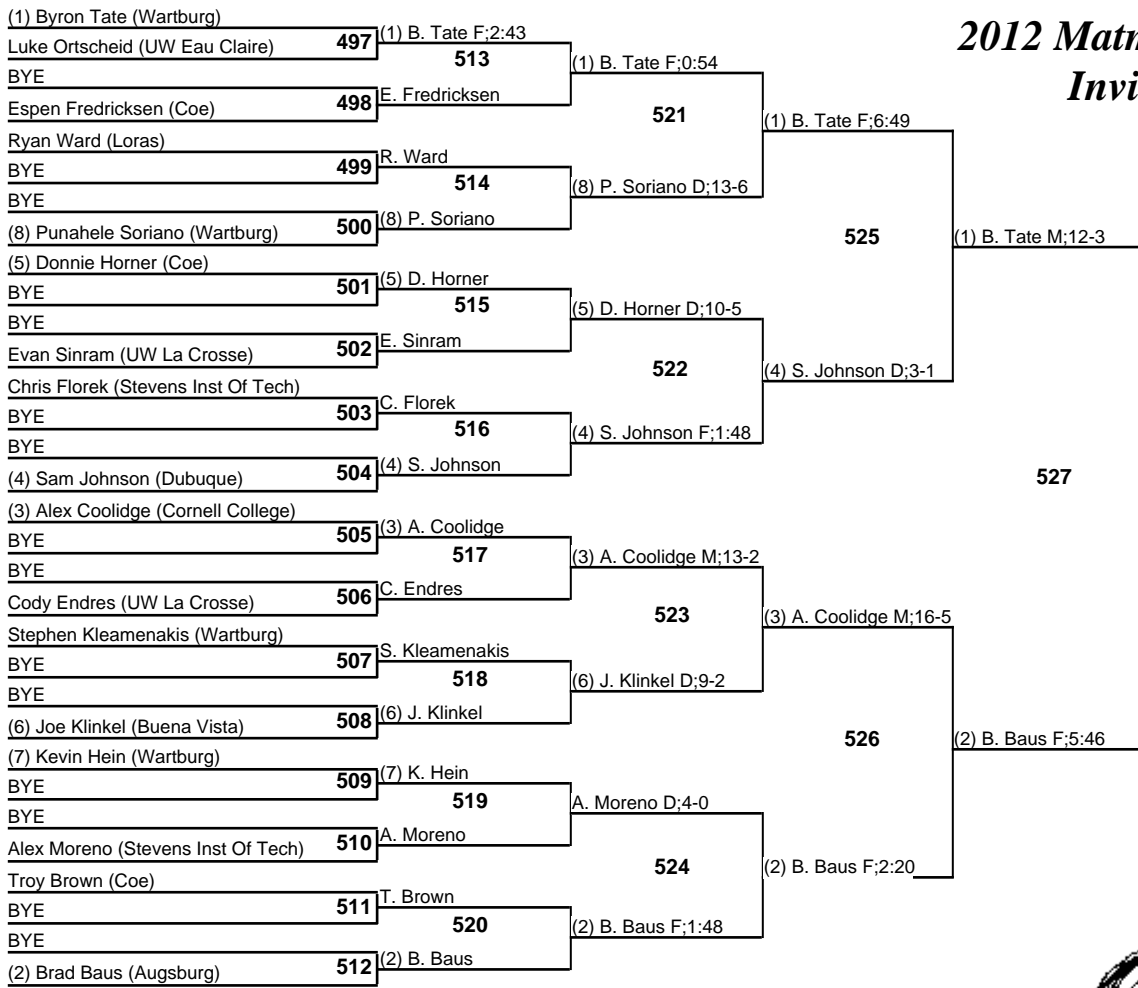

# 2012 Matman Wrestling Invitational

197  
14 January 2012