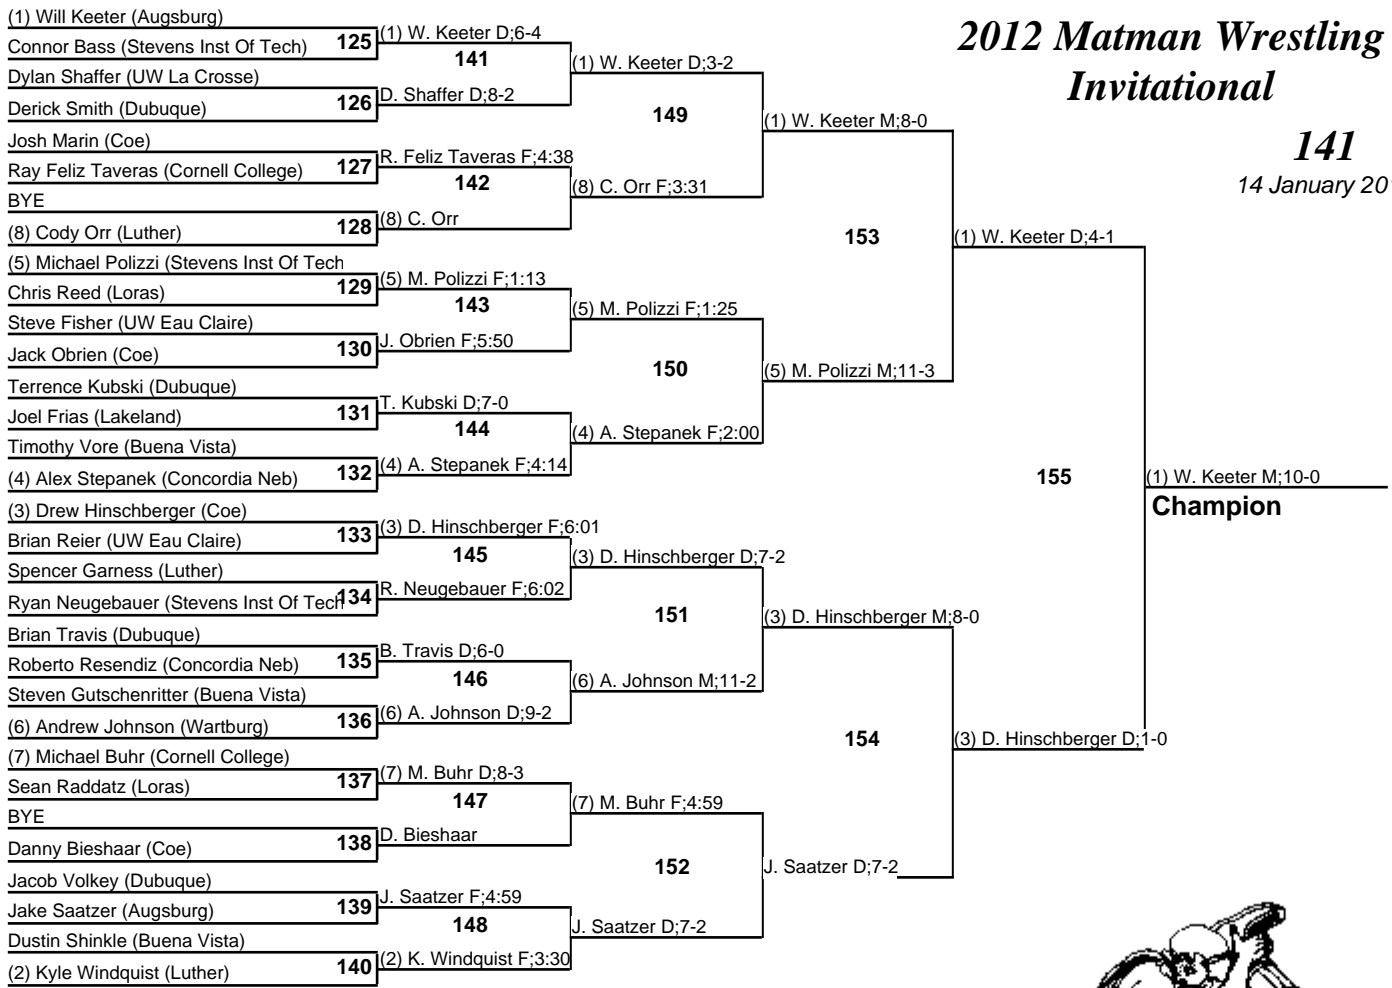

# 2012 Matman Wrestling Invitational

125  
14 January 2012

# 2012 Matman Wrestling Invitational

141  
14 January 2012