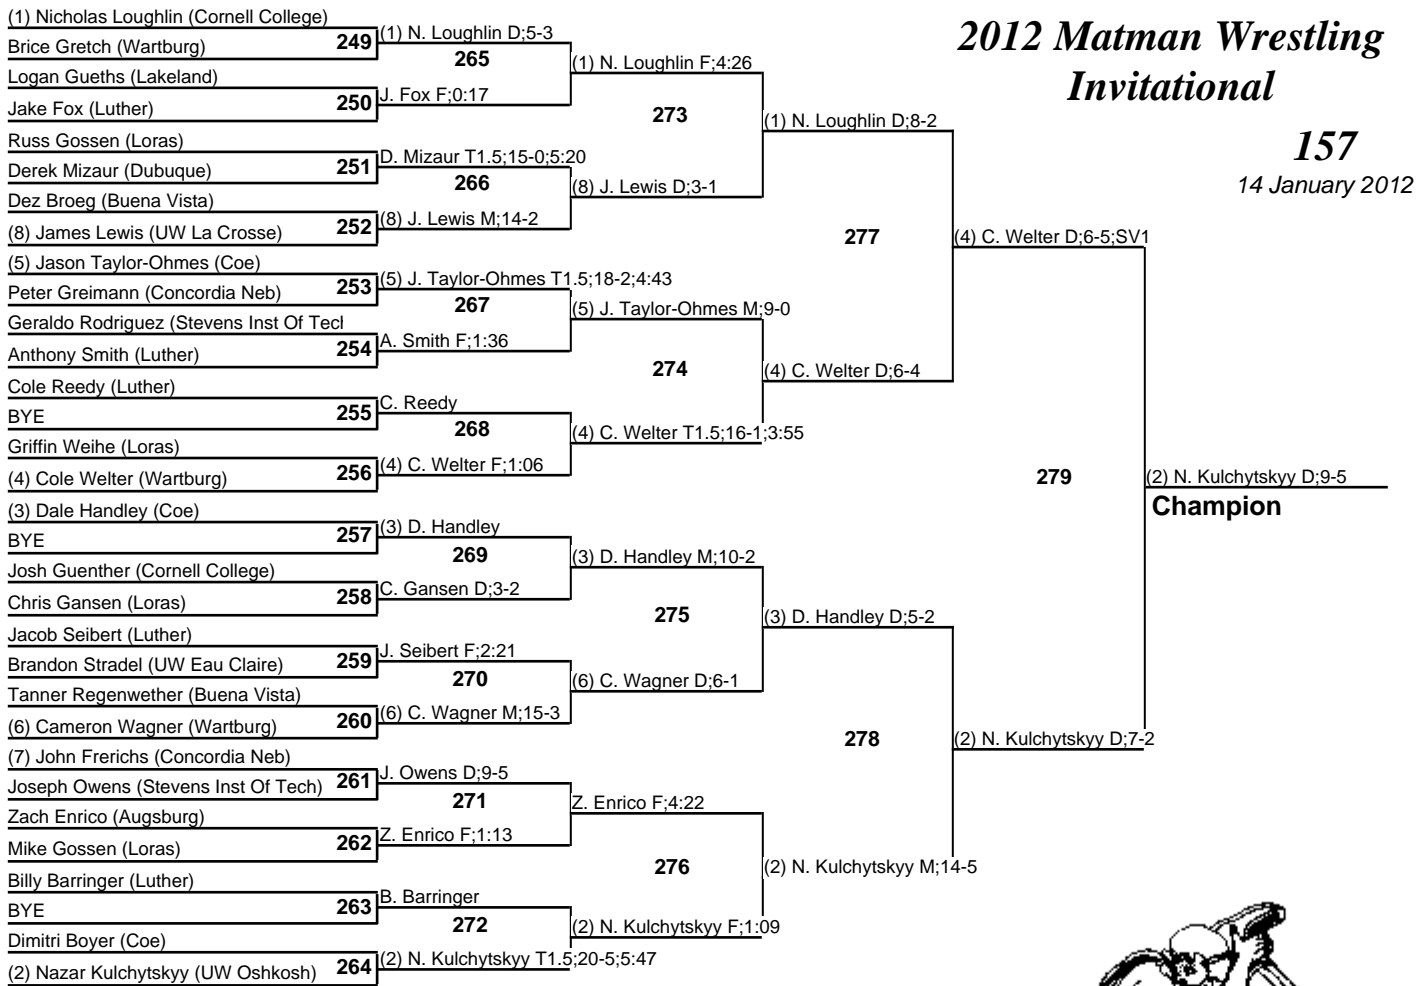

2012 Matman Wrestling Invitational

157
14 January 2012