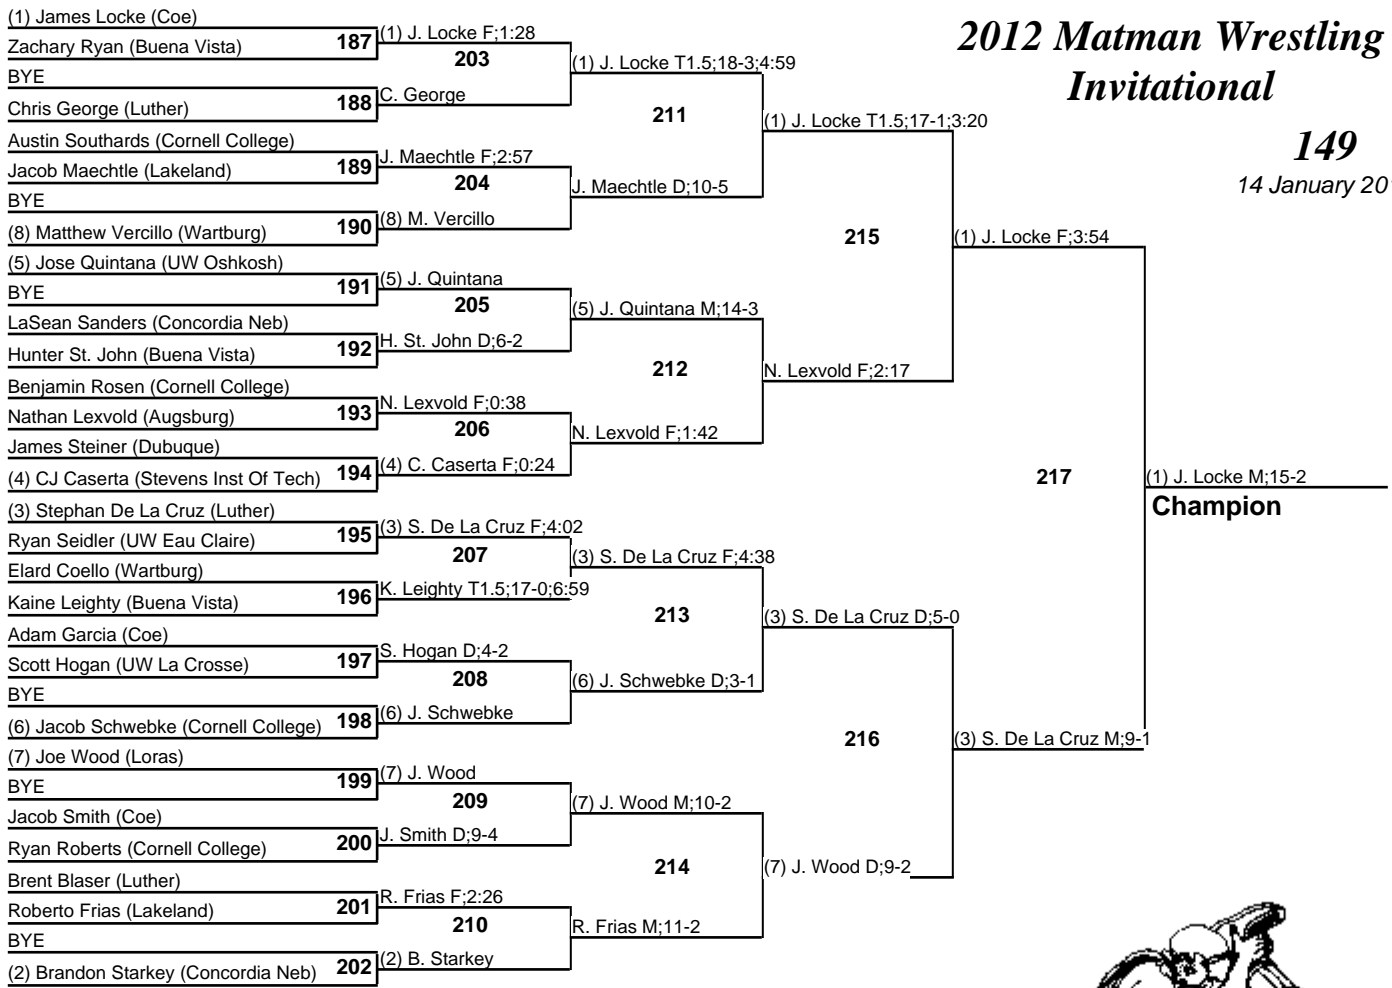

2012 Matman Wrestling Invitational

149
14 January 2012