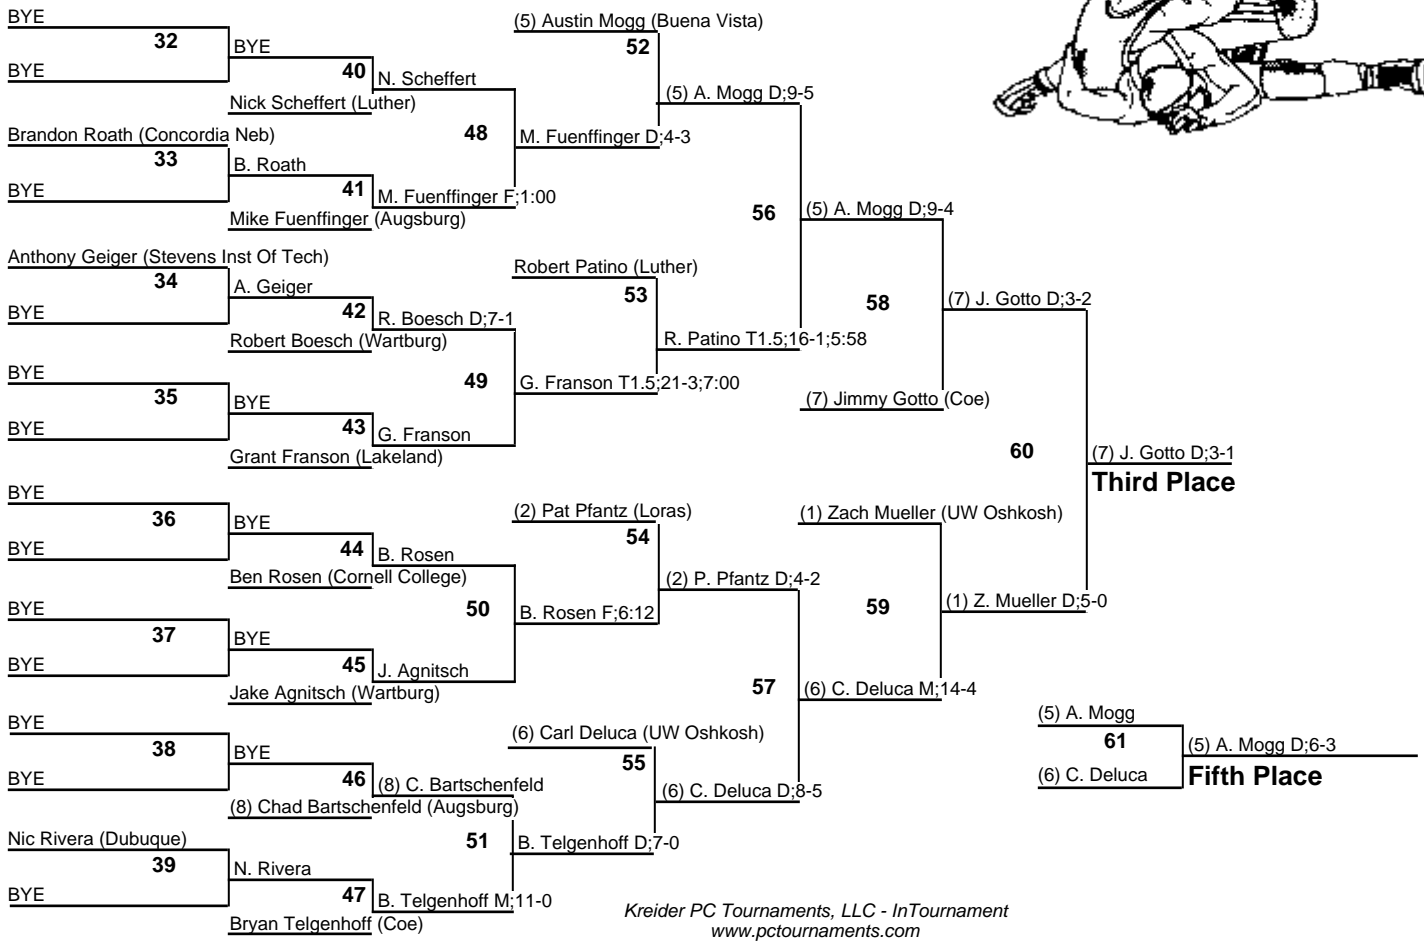

# 2012 Matman Wrestling Invitational

125  
14 January 2012