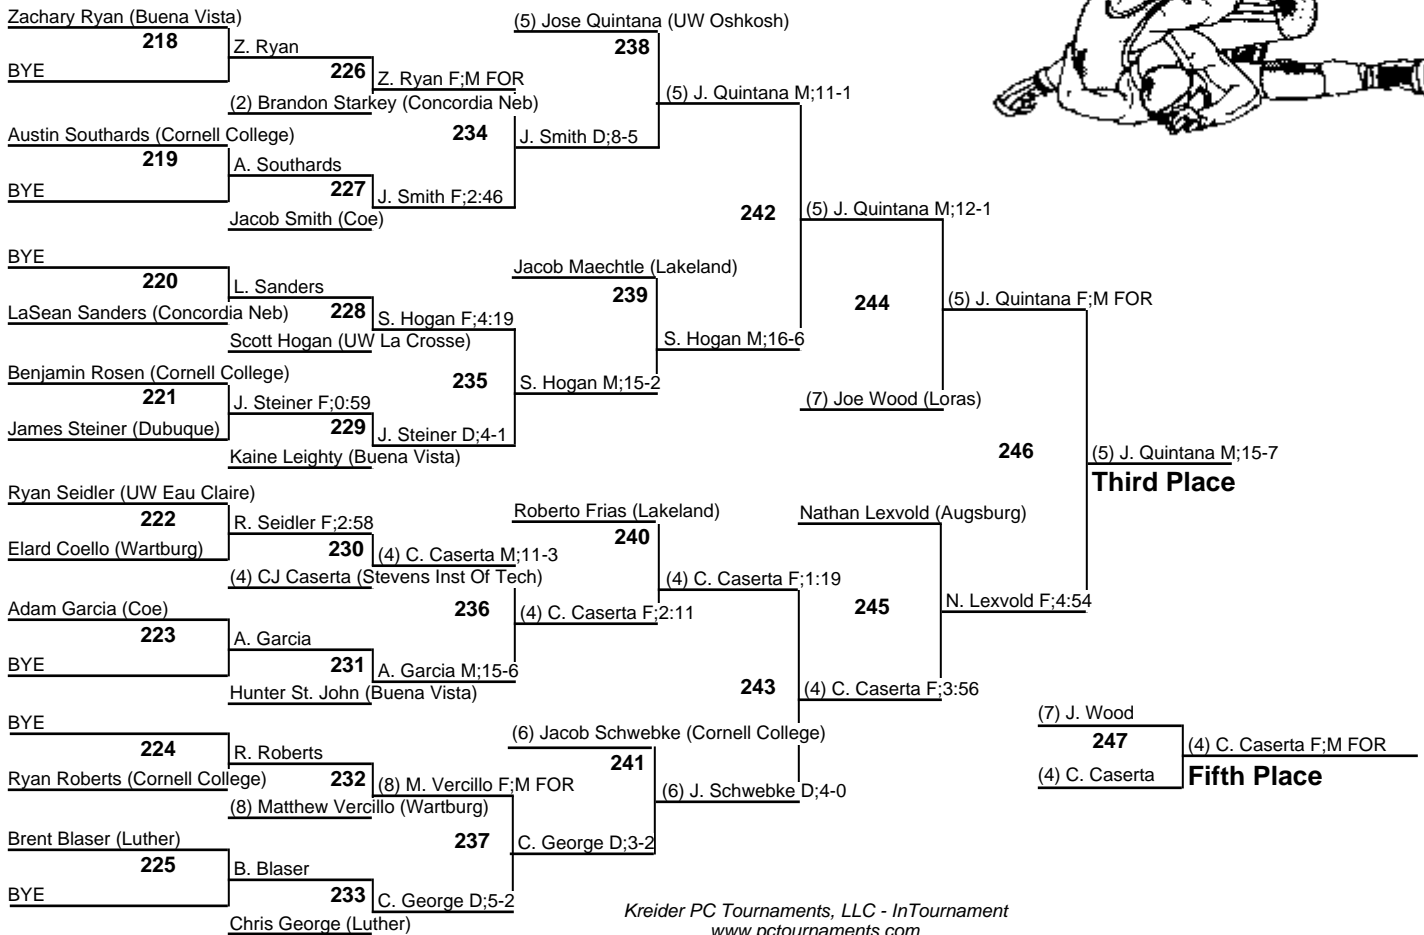

2012 Matman Wrestling Invitational

149
14 January 2012