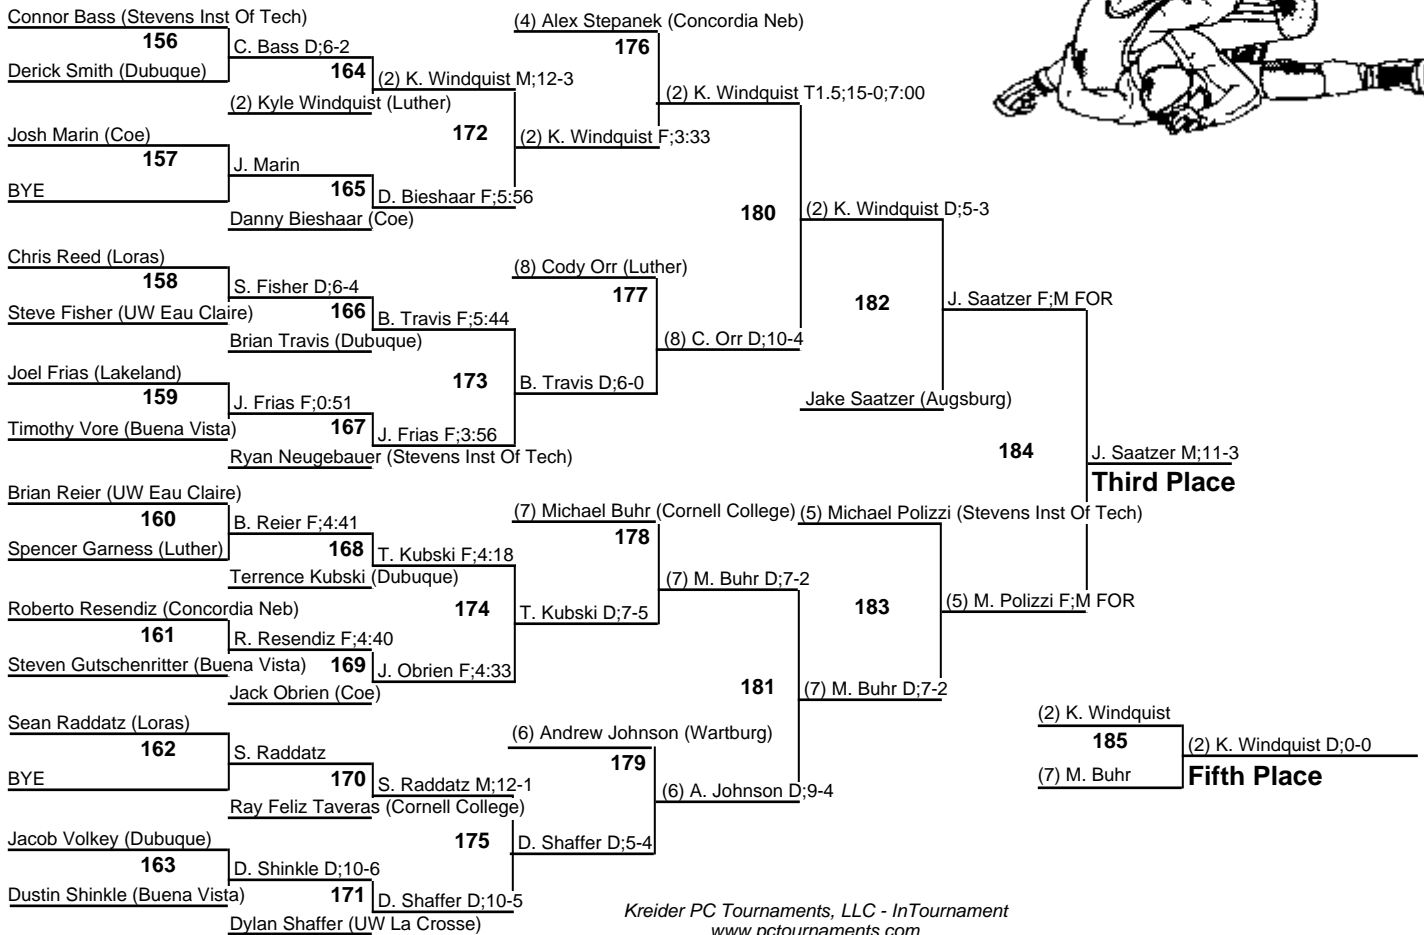

# 2012 Matman Wrestling Invitational

125  
14 January 2012

# 2012 Matman Wrestling Invitational

141  
14 January 2012