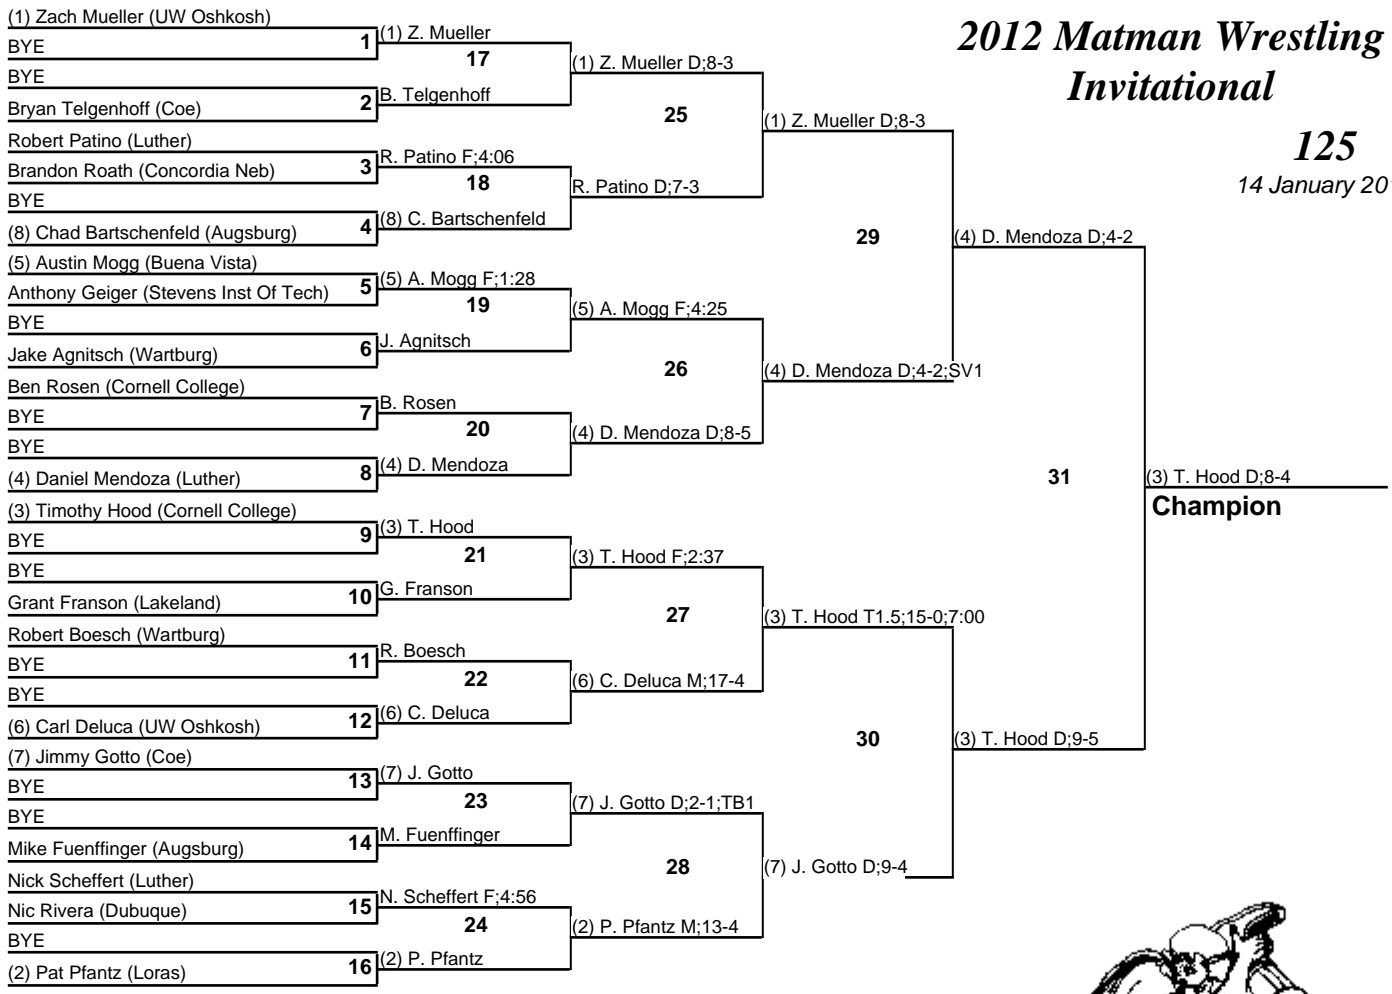

# 2012 Matman Wrestling Invitational

125  
14 January 2012

# 2012 Matman Wrestling Invitational

141  
14 January 2012