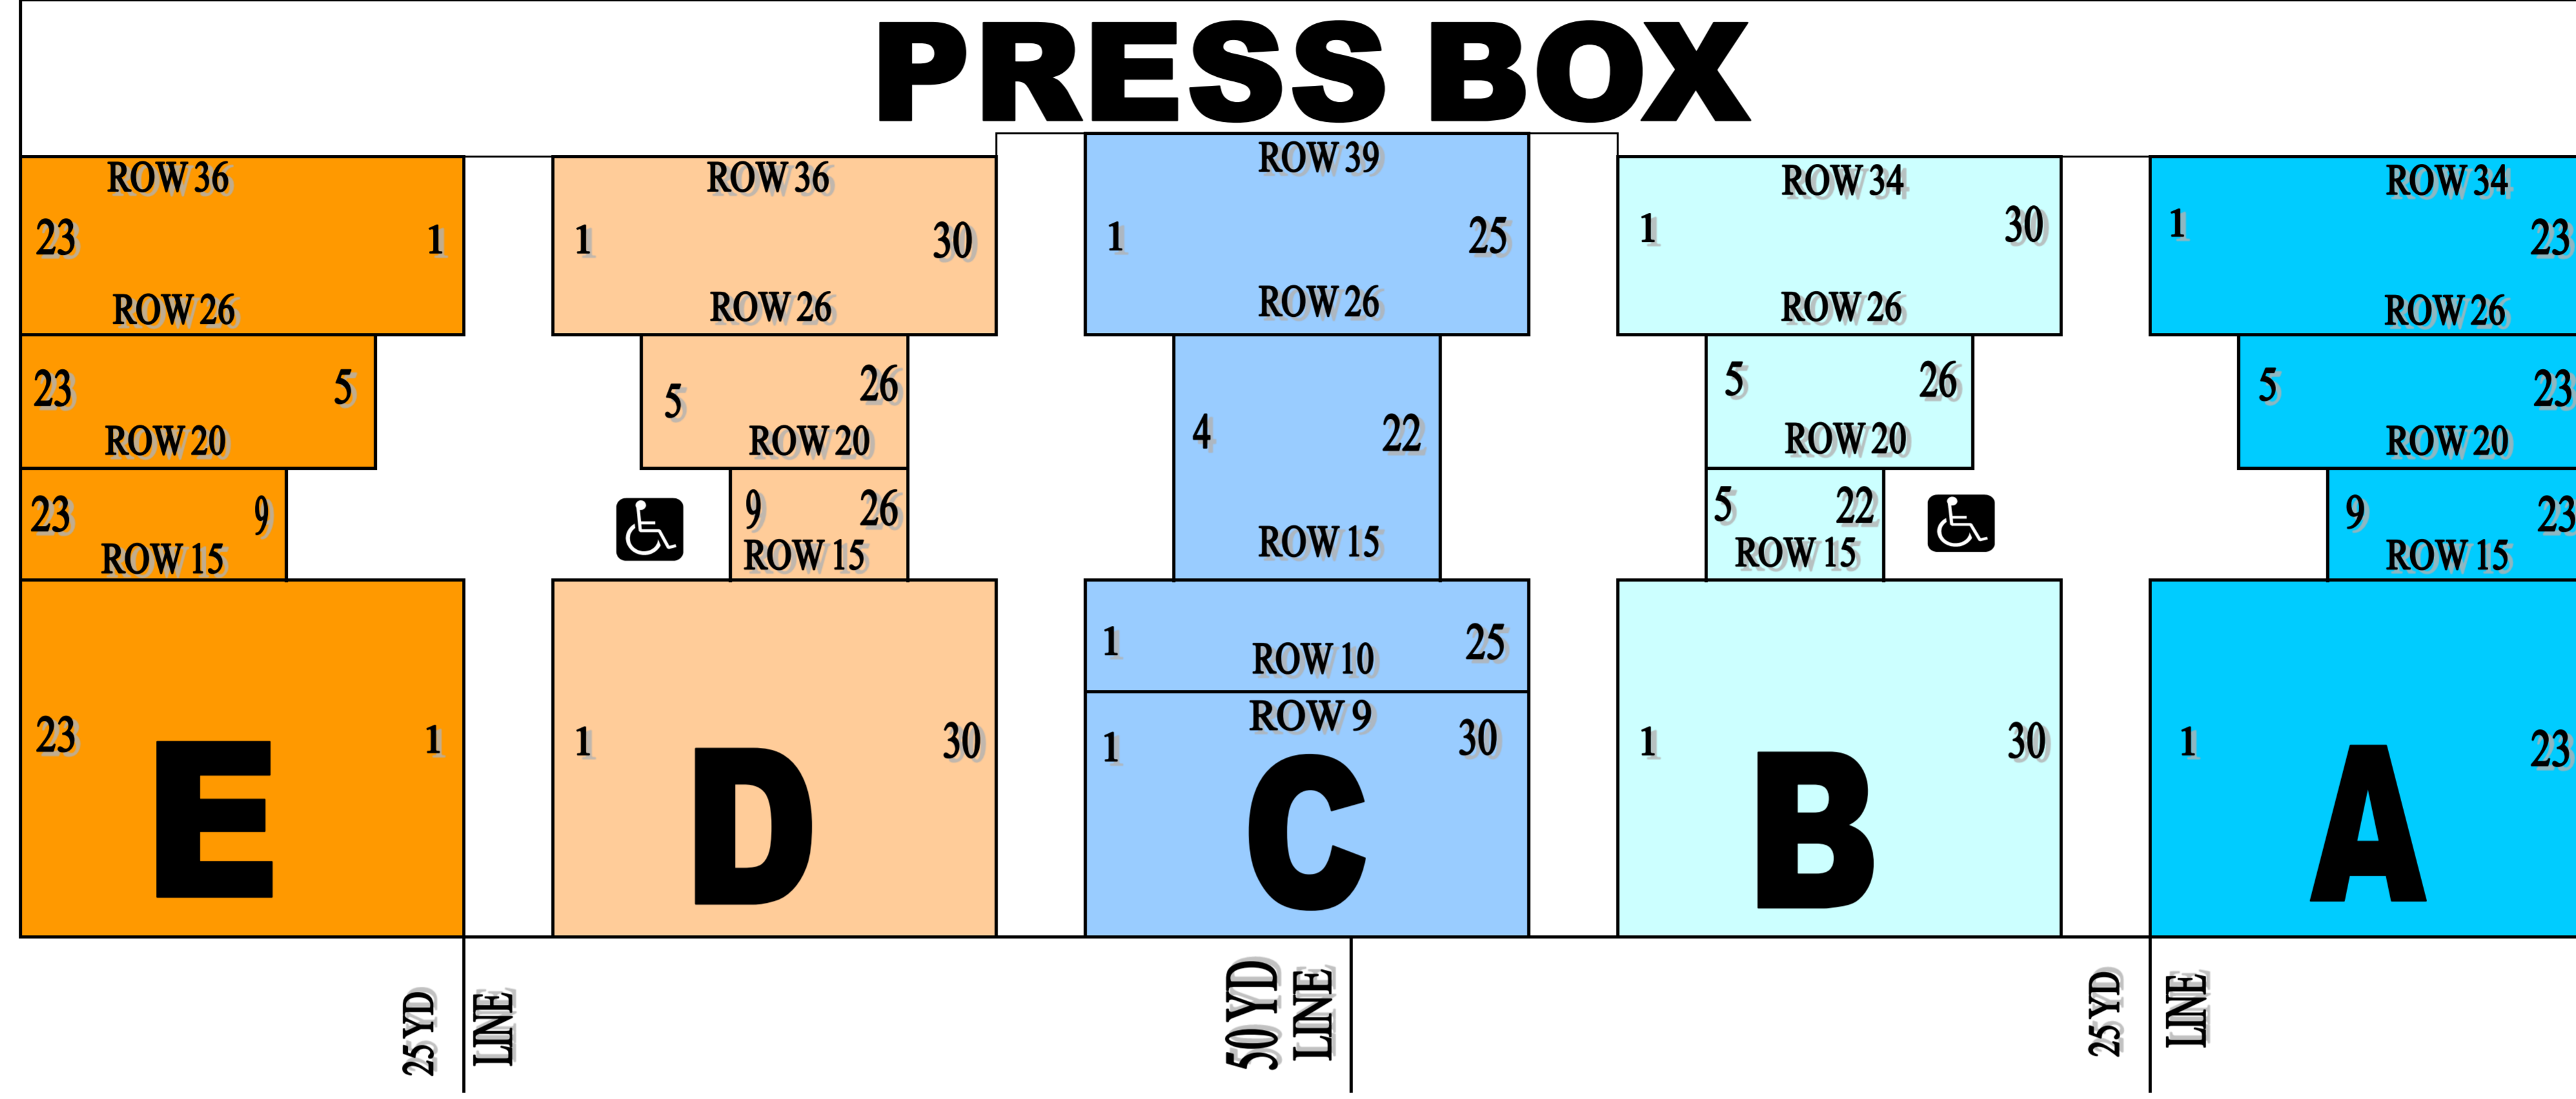

WEST SIDE

HOME

PRESS BOX

25 YD LINE

50 YD LINE

25 YD LINE

25 YD LINE

50 YD LINE

25 YD LINE

PRESS BOX

VISITOR

EAST SIDE