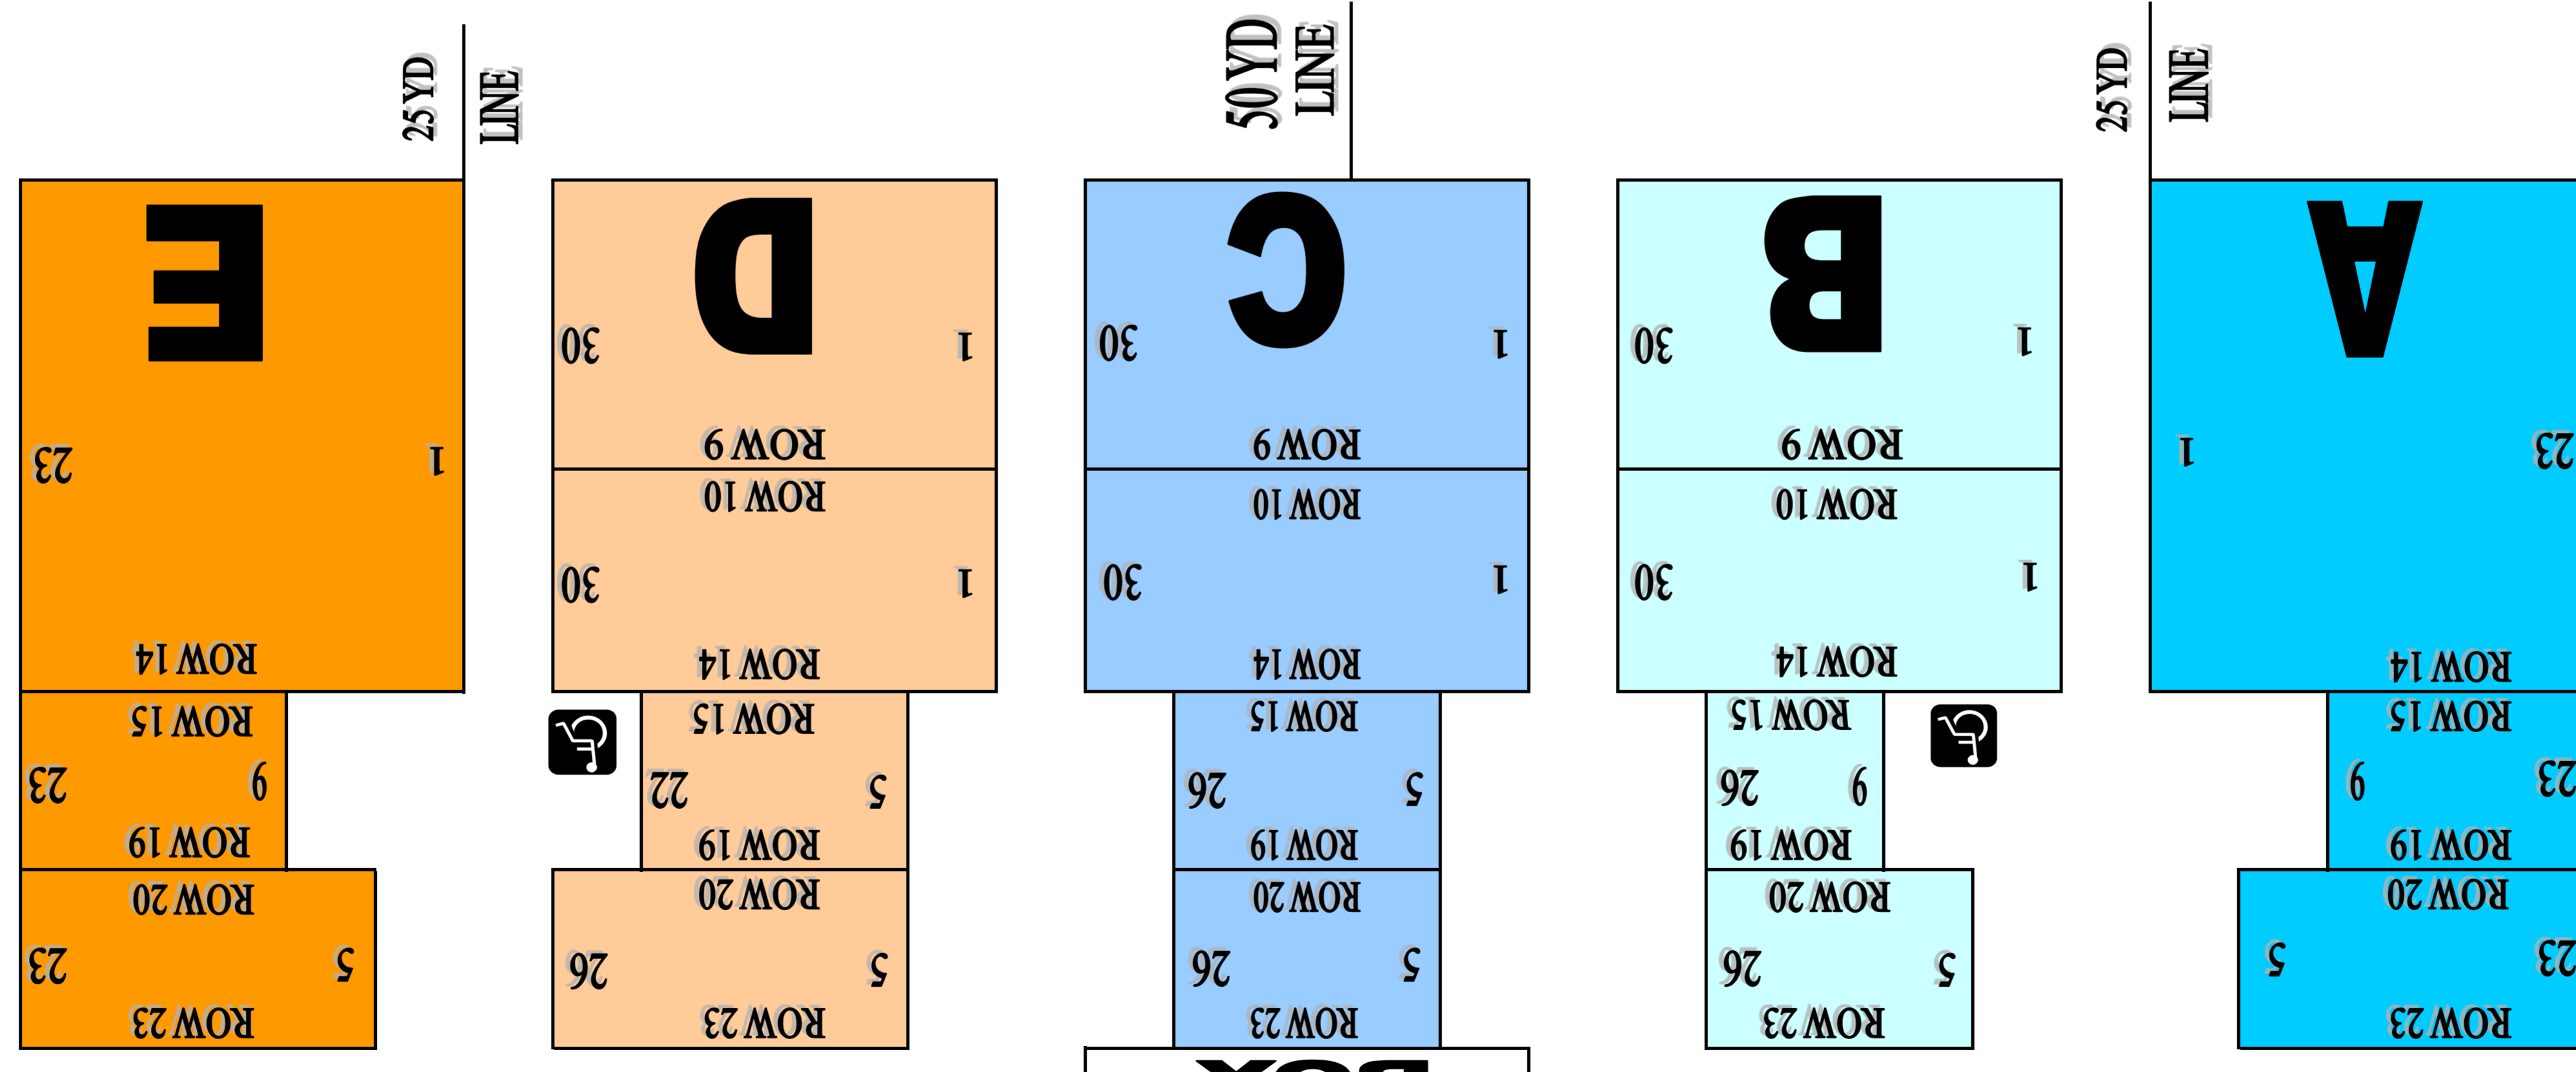

WEST SIDE

HOME

PRESS BOX

25 YD LINE

50 YD LINE

25 YD LINE

25 YD LINE

50 YD LINE

25 YD LINE

PRESS BOX

VISITOR

EAST SIDE