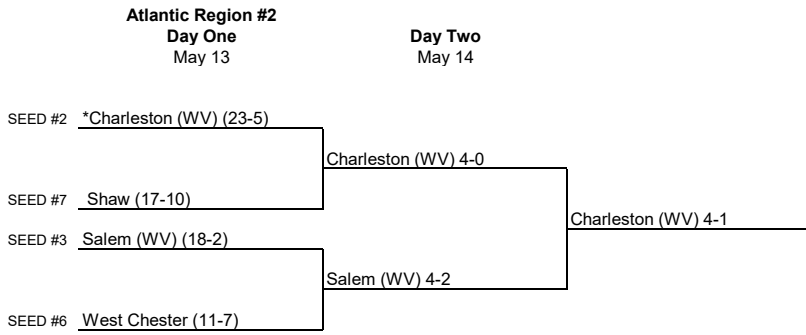

2019 NCAA Division II Women's Tennis Championship

Host Institution; Match times 1 p.m., 3:30 p.m.; 2 p.m.
All times are Eastern time.
Information subject to change.

© 2019 National Collegiate Athletic Association. No commercial use without the NCAA's written permission.
The NCAA opposes all forms of sports wagering.