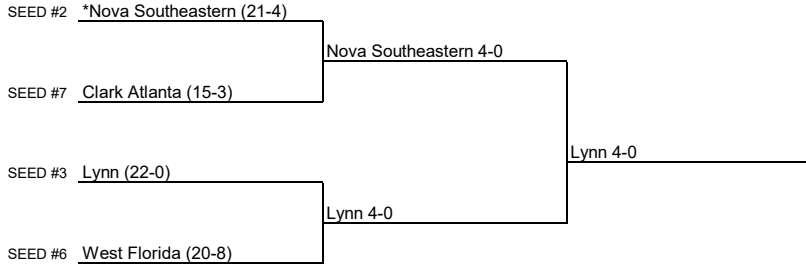

2019 NCAA Division II Women's Tennis Championship

South Region #2
Day One
May 13

Day Two
May 14

* Host Institution; Match times 10 a.m., 2 p.m.; 2 p.m.
All times are Eastern time.
Information subject to change.

© 2019 National Collegiate Athletic Association. No commercial use without the NCAA's written permission.
The NCAA opposes all forms of sports wagering.