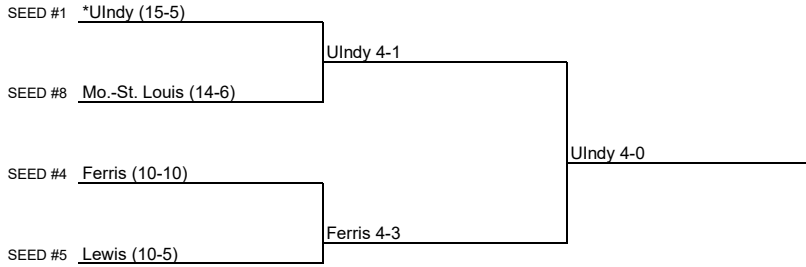

2019 NCAA Division II Men's Tennis Championship

East Region #1
Day One
May 11

Day Two
May 12

* Host Institution - Match times Noon.
All times are Eastern time.
Information subject to change.

© 2019 National Collegiate Athletic Association. No commercial use without the NCAA's written permission.
The NCAA opposes all forms of sports wagering.

2019 NCAA Division II Men's Tennis Championship

East Region #2
Day One
May 11

Day Two
May 12

* Host Institution; Match times 1 p.m.
All times are Eastern time.
Information subject to change.

© 2019 National Collegiate Athletic Association. No commercial use without the NCAA's written permission.
The NCAA opposes all forms of sports wagering.

2019 NCAA Division II Men's Tennis Championship

Midwest Region #1
Day One
May 11

Day 2
May 12

* Host Institution - Match time 11 a.m.,
All times are Eastern time.
Information subject to change.

© 2019 National Collegiate Athletic Association. No commercial use without the NCAA's written permission.
The NCAA opposes all forms of sports wagering.