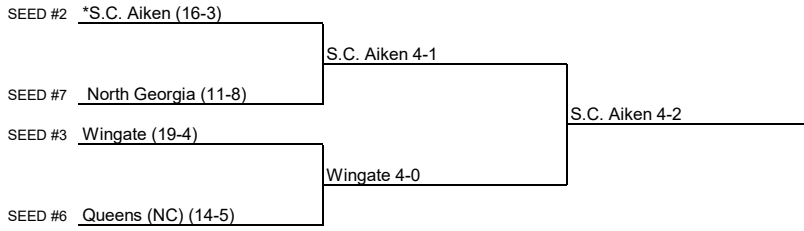

2019 NCAA Division II Men's Tennis Championship

Southeast Region #2
Day One
May 11

Day Two
May 12

* Host Institution; Match times 10 a.m., 2 p.m.; 10 a.m.
All times are Eastern time.
Information subject to change.

© 2019 National Collegiate Athletic Association. No commercial use without the NCAA's written permission.
The NCAA opposes all forms of sports wagering.