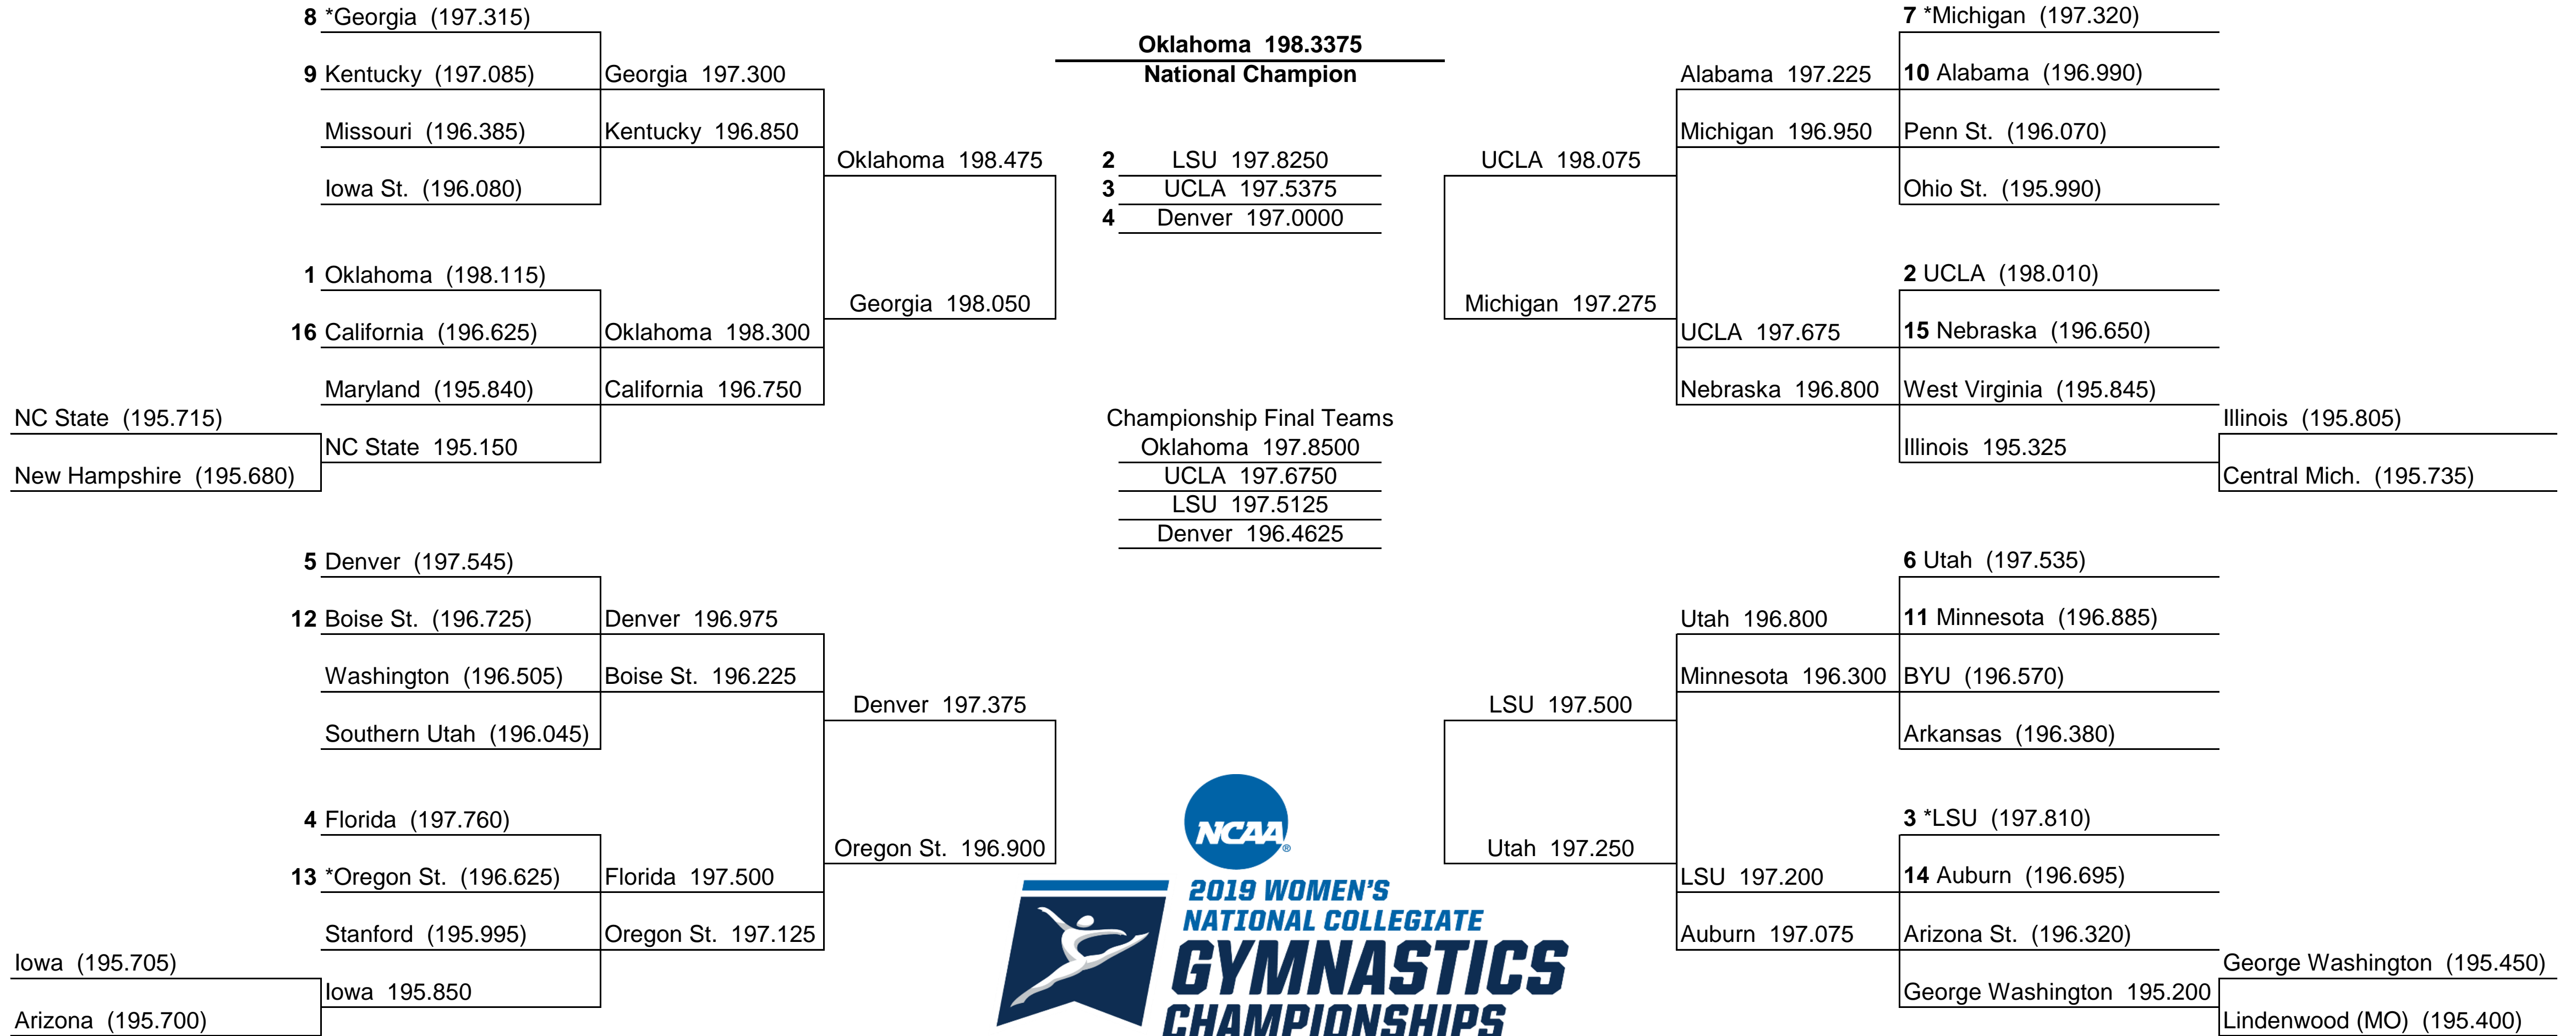

# 2019 National Collegiate Women's GYMNASTICS CHAMPIONSHIPS

**First Round**  
April 4

**Second Round**  
April 5

**Regional Final**  
April 6

**Semifinal II**  
April 19 - 7 p.m.  
Fort Worth, Texas

**National Championship**  
April 20 - 7 p.m.  
Fort Worth, Texas

**Semifinal I**  
April 19 - 1 p.m.  
Fort Worth, Texas

**Regional Final**  
April 6

**Second Round**  
April 5

**First Round**  
April 4

**Oklahoma 198.3375**  
**National Champion**

- 2 LSU 197.8250
- 3 UCLA 197.5375
- 4 Denver 197.0000

Championship Final Teams  
 Oklahoma 197.8500  
 UCLA 197.6750  
 LSU 197.5125  
 Denver 196.4625

\*Denotes Regional Host  
All times Eastern.

Semifinals and National Championship available on