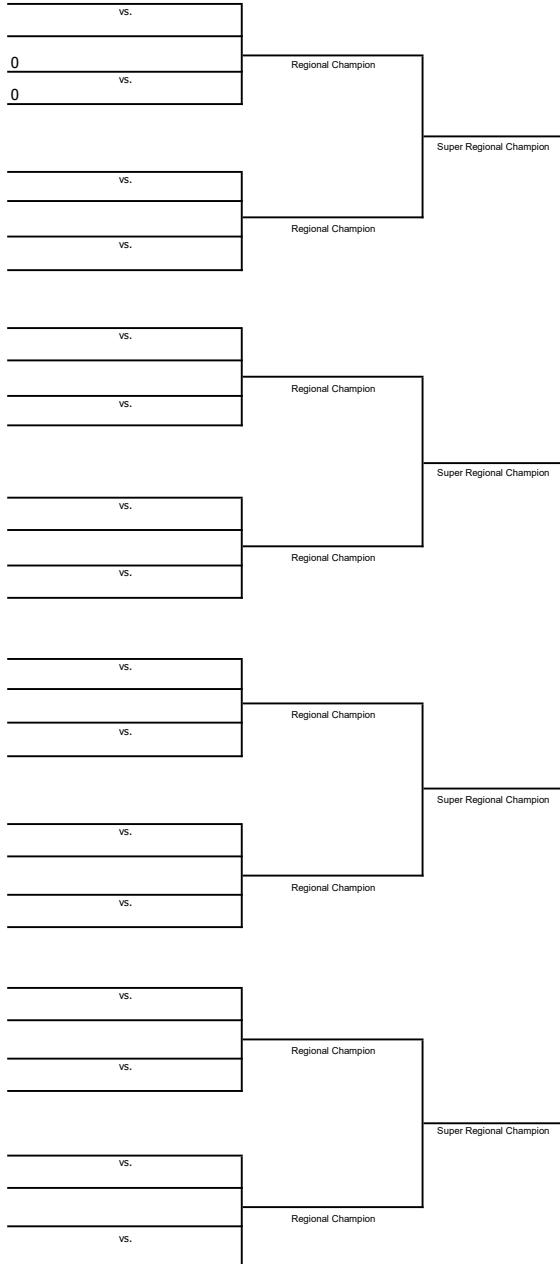

2020 NCAA Division I Baseball

Regionals
May 29 - June 1
*Campus or Neutral Sites
Double Elimination
First-Round Pairings

Super Regionals
June 5-7 or June 6-8
*Campus or Neutral Sites
Best-of-Three Games

Men's College World Series (CWS)
June 13-23/24
Omaha, Nebraska
Double Elimination
First-Round Pairings
Best-of-Three CWS Finals

Men's College World Series (CWS)
June 13-23/24
Omaha, Nebraska
Double Elimination
First-Round Pairings
Best-of-Three CWS Finals

Super Regionals
June 5-7 or June 6-8
*Campus or Neutral Sites
Best-of-Three Games

Regionals
May 29 - June 1
*Campus or Neutral Sites
Double Elimination
First-Round Pairings

National Top 16 Seeds

- 1.
- 2.
- 3.
- 4.
- 5.
- 6.
- 7.
- 8.
- 9.
- 10.
- 11.
- 12.
- 13.
- 14.
- 15.
- 16.