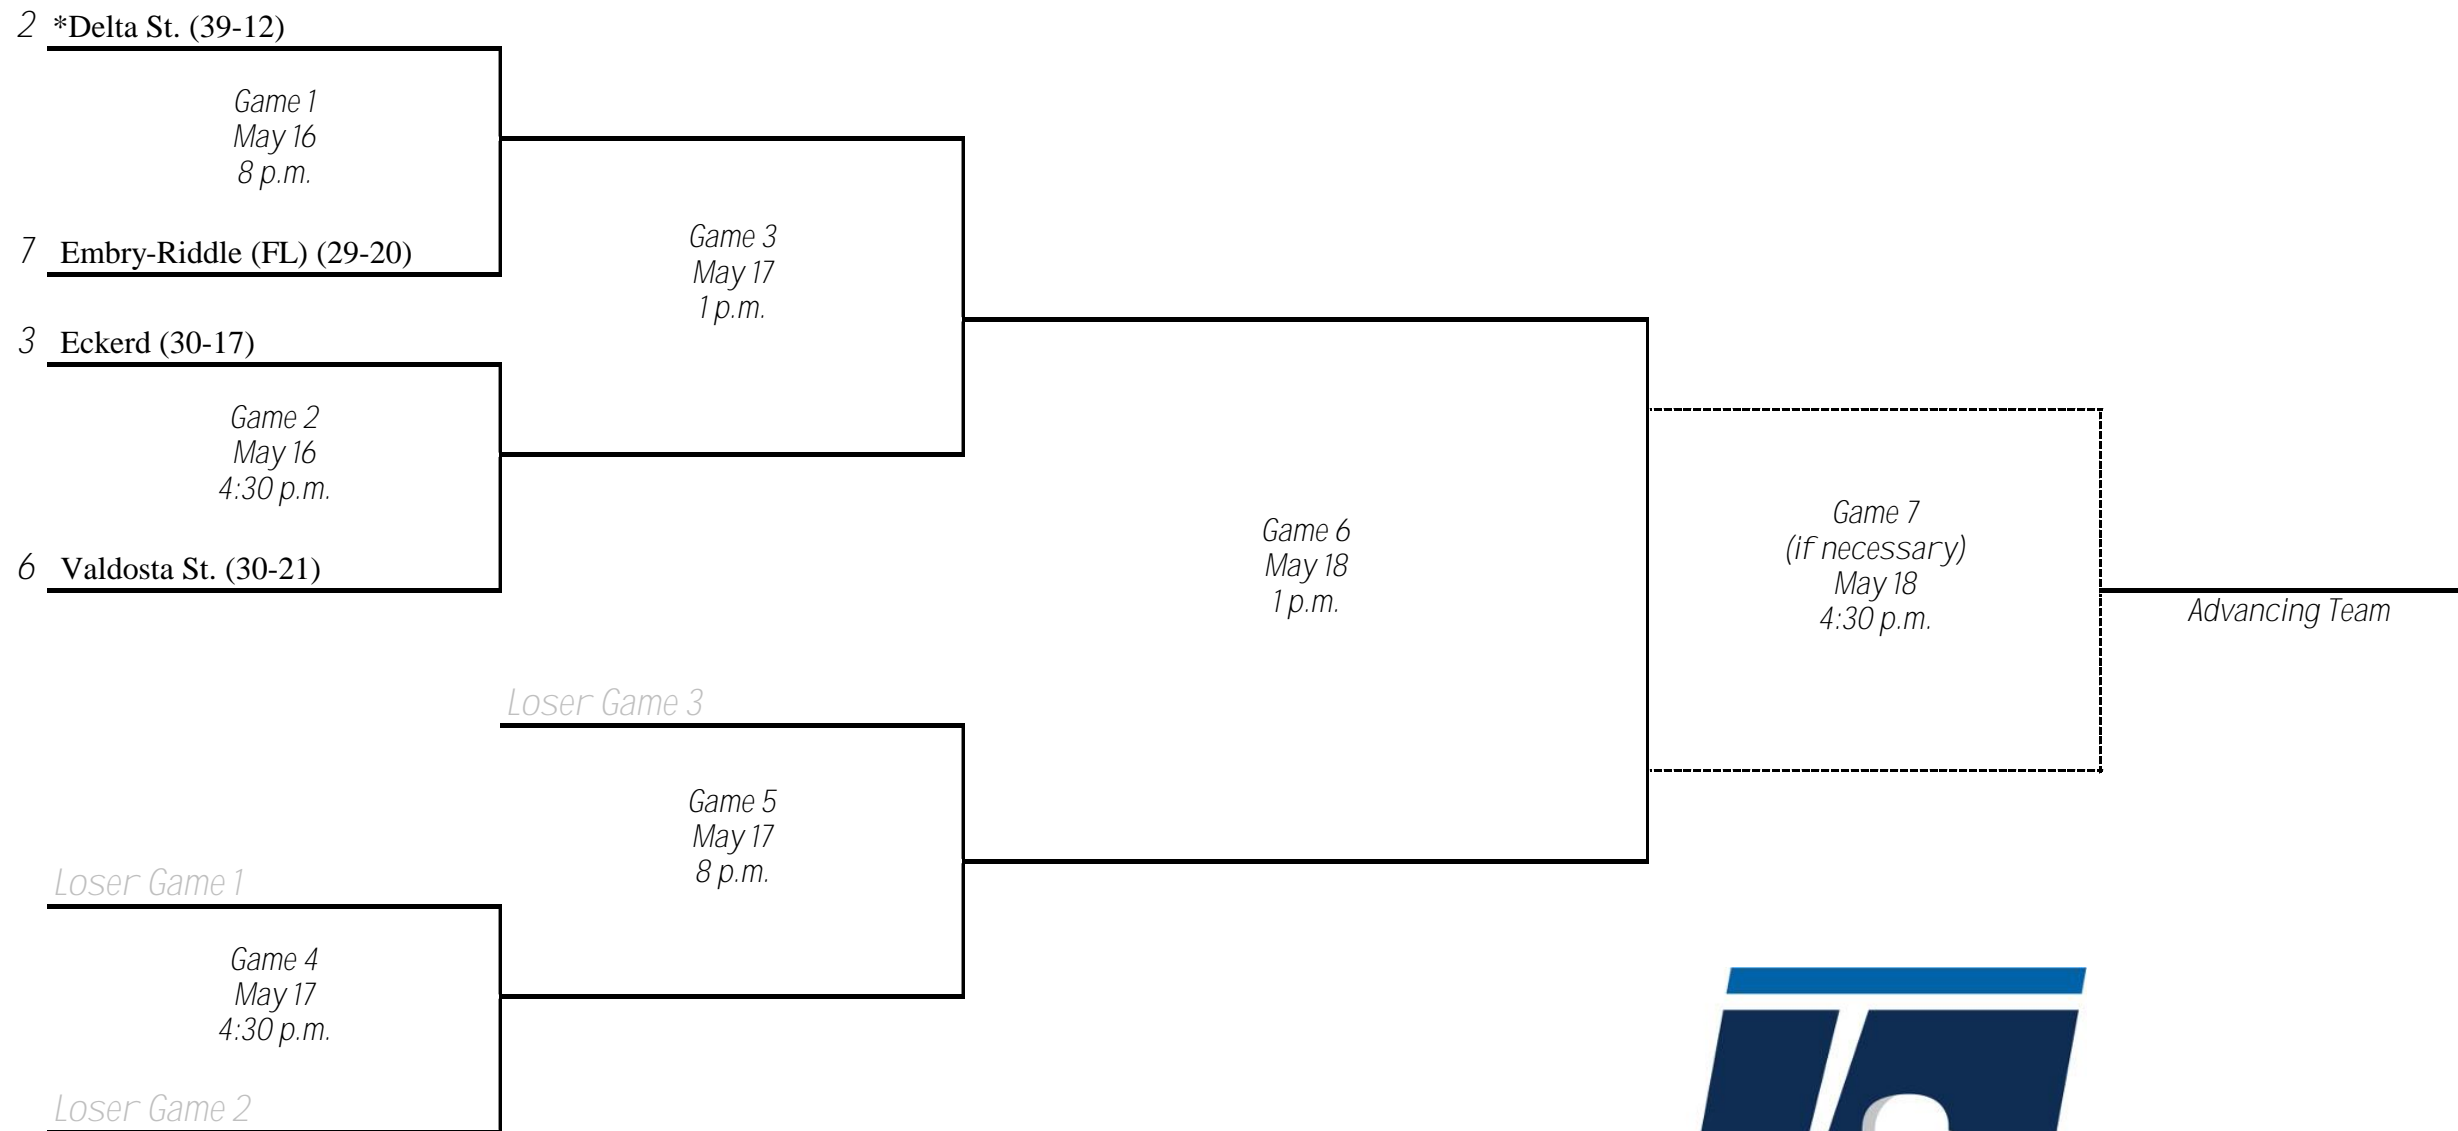

Bracket Notes:
 If the winner of Game 5 defeats the winner of Game 3, then Game 7 is necessary.

DIVISION II
NCAA BASEBALL CHAMPIONSHIP

midwest regional #2
 Host by: University of Illinois Springfield
 may 16-18, 2019

south regional #1
Hosted by: University of Tampa
may 16-18, 2019

*Denotes host institution
 All times are Eastern.
 Information subject to change.

Bracket Notes:
 If the winner of Game 5 defeats the winner of Game 3, then Game 7 is necessary.

DIVISION II
NCAA BASEBALL CHAMPIONSHIP

south regional #2
 Hosted by: Delta State University
 may 16-18, 2019

*Denotes host institution
 All times are Eastern.
 Information subject to change.

Bracket Notes:
 If the winner of Game 5 defeats the winner of Game 3, then Game 7 is necessary.

DIVISION II
NCAA BASEBALL CHAMPIONSHIP

southeast regional #1
 Hosted by: North Greenville University
 may 16-18, 2019

All times are Eastern.
 Information subject to change.

Bracket Notes:
 If the #1 seed wins game 2, then game 3 will become the first of a 'best-of-three series between the #1 see and the winner of game 1
 if the winner of game 2 is the loser of game 1, the loser of game 2 will play the winner of game 1
 if three teams remain after game 3, refer to the alternate brackct to determine matchups