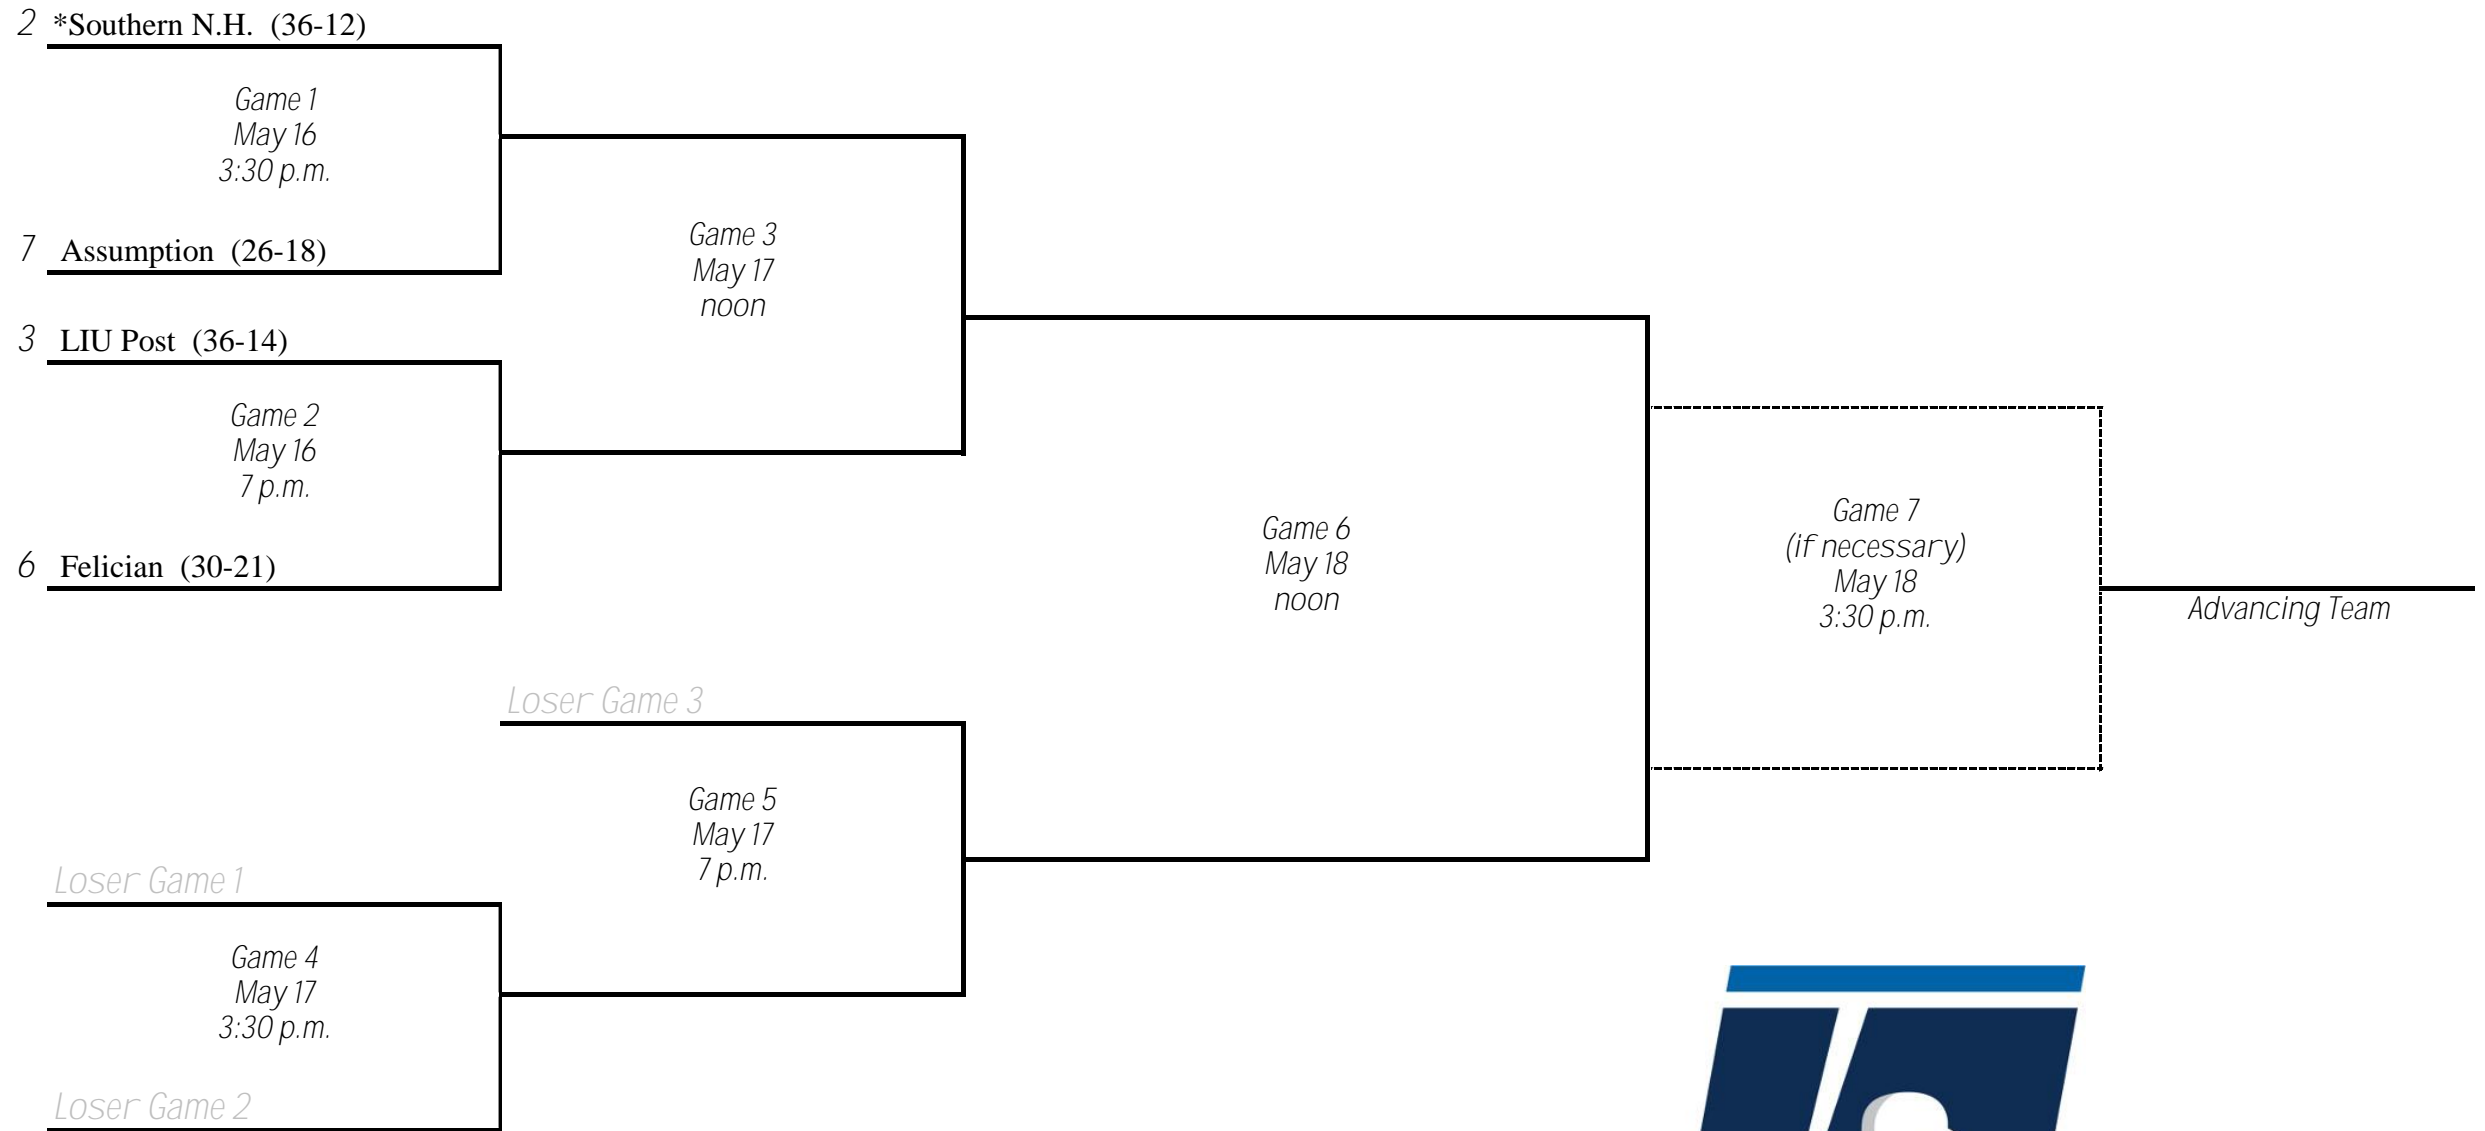

east regional #1
Hosted by: Adelphi University
may 16-18, 2019

**Denotes host institution*
All times are Eastern.
Information subject to change.

Bracket Notes:
If the winner of Game 5 defeats the winner of Game 3, then Game 7 is necessary.

DIVISION II
NCAA BASEBALL CHAMPIONSHIP

east regional #2
Hosted by: Southern New Hampshire University
may 16-18, 2019

*Denotes host institution
 All times are Eastern.
 Information subject to change.

Bracket Notes:
 If the winner of Game 5 defeats the winner of Game 3, then Game 7 is necessary.