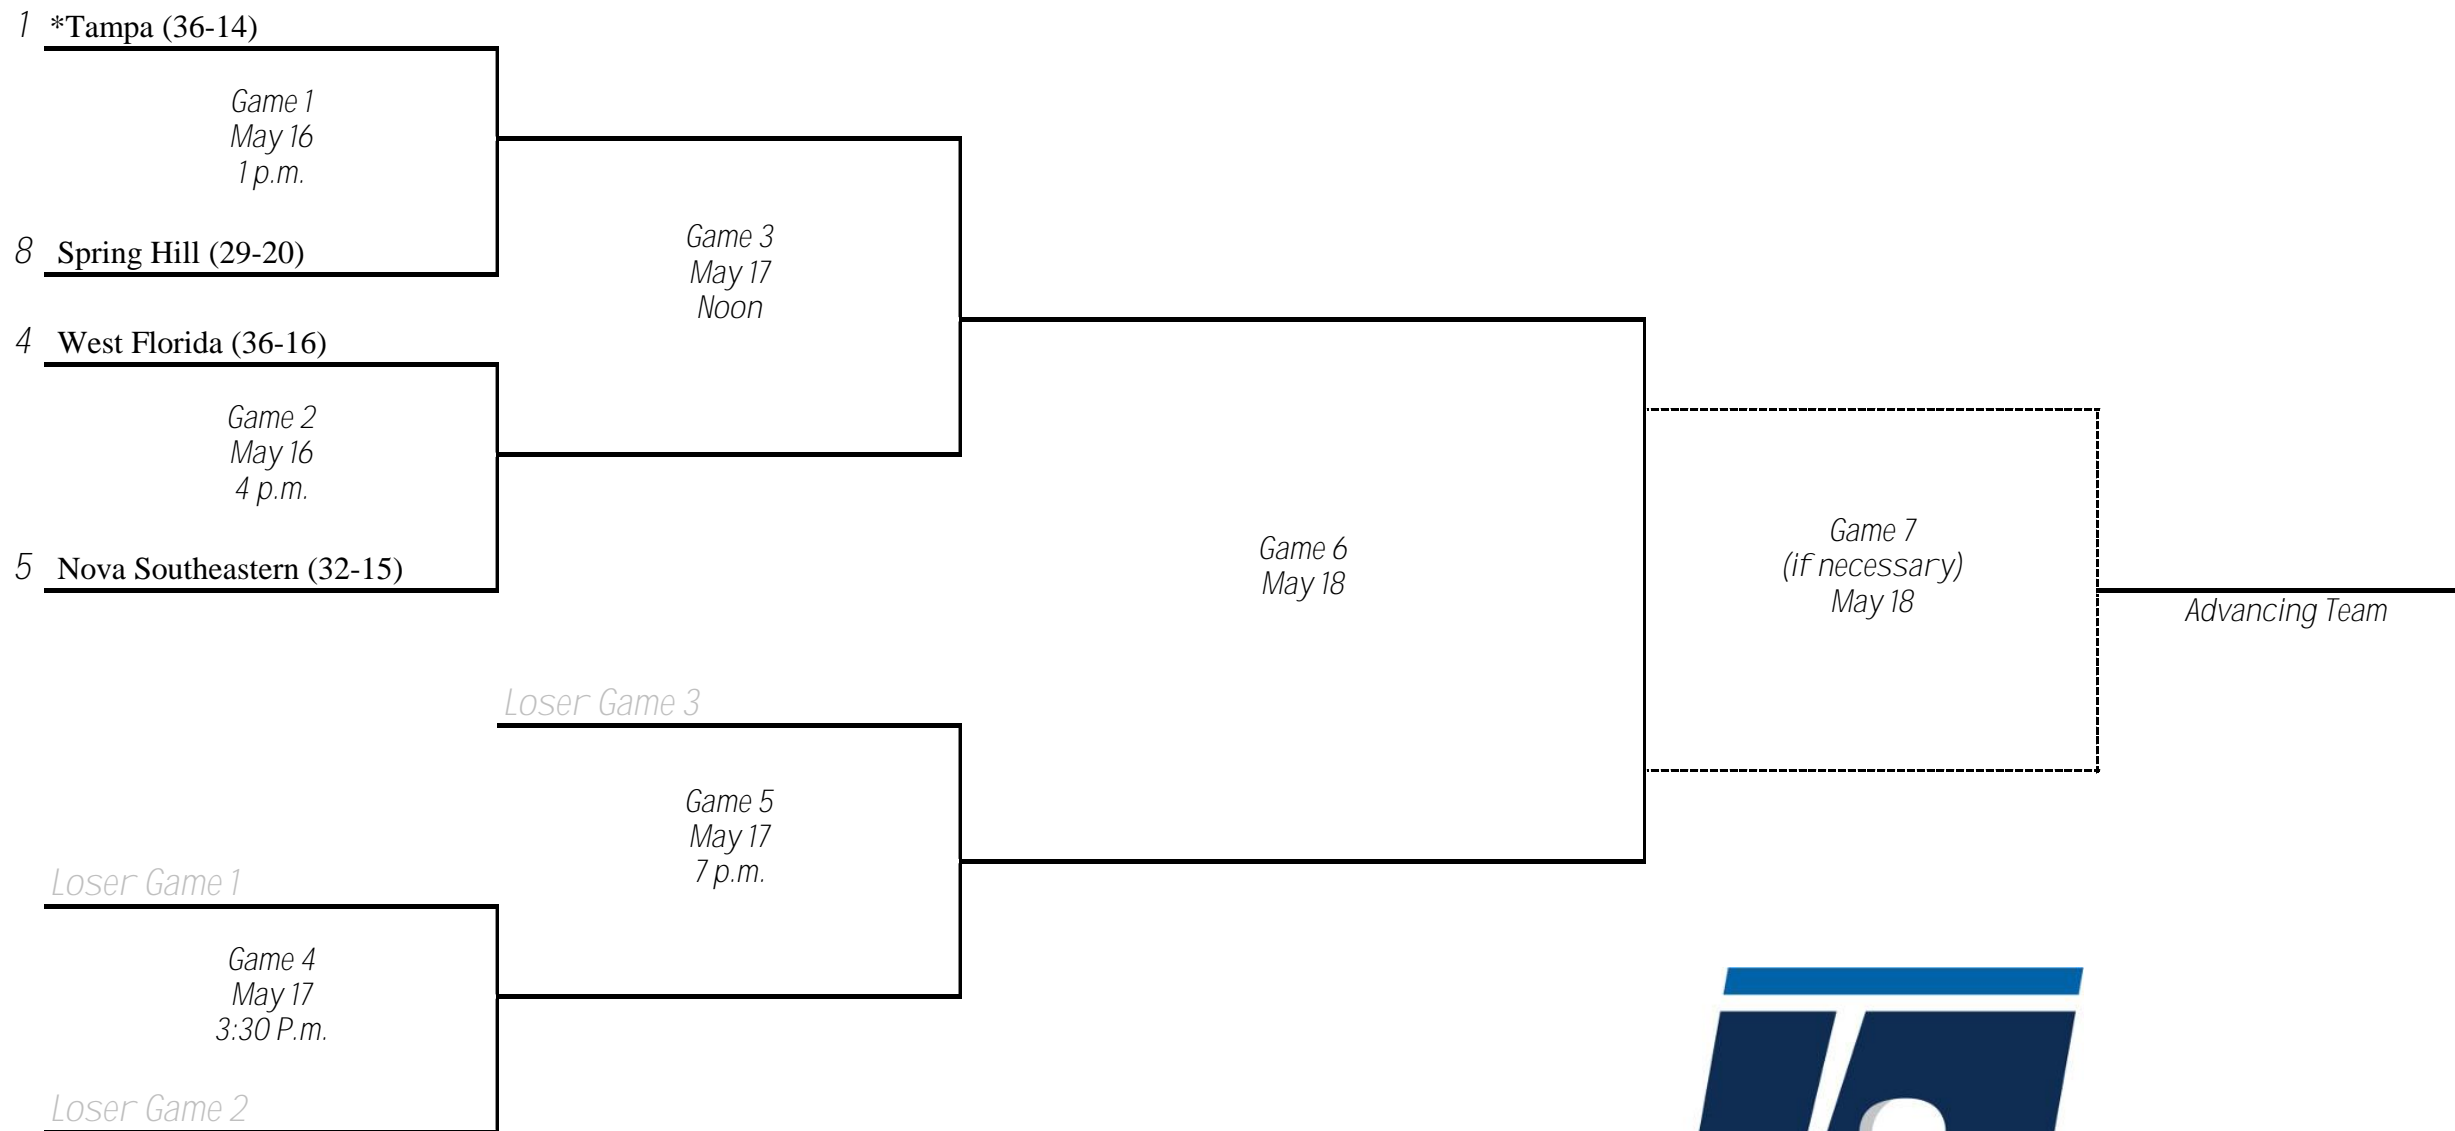

Bracket Notes:
 If the winner of Game 5 defeats the winner of Game 3, then Game 7 is necessary.

DIVISION II
NCAA BASEBALL CHAMPIONSHIP

midwest regional #2
 Host by: University of Illinois Springfield
 may 16-18, 2019

*Denotes host institution
 All times are Eastern.
 Information subject to change.

Bracket Notes:
 If the winner of Game 5 defeats the winner of Game 3, then Game 7 is necessary.

DIVISION II
NCAA BASEBALL CHAMPIONSHIP

south regional #1
Hosted by: University of Tampa
may 16-18, 2019

*Denotes host institution
 All times are Eastern.
 Information subject to change.

Bracket Notes:
 If the winner of Game 5 defeats the winner of Game 3, then Game 7 is necessary.