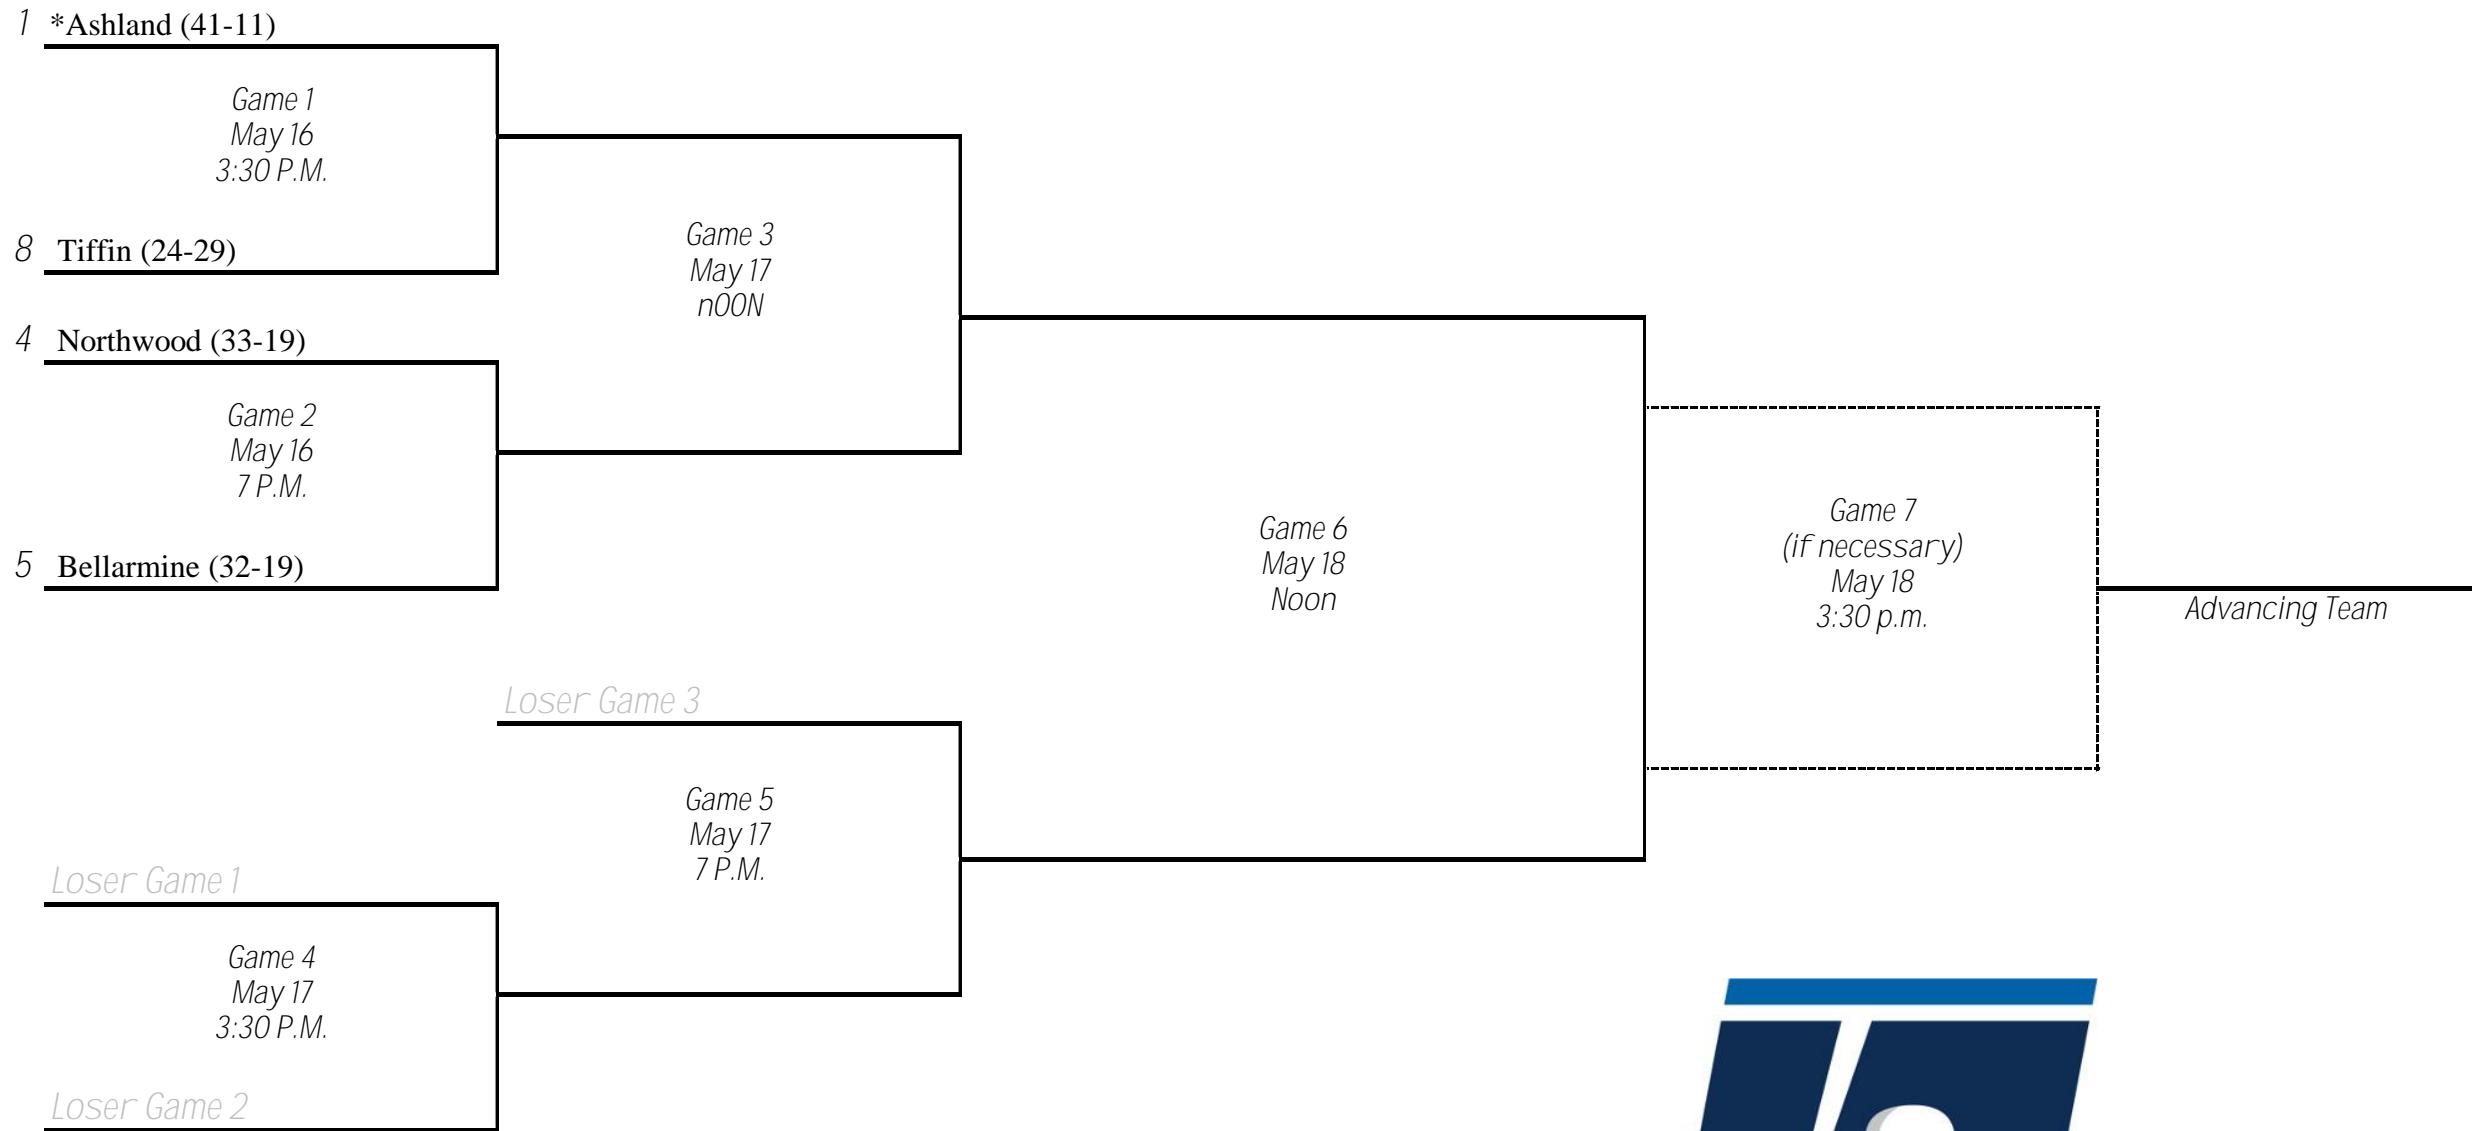

DIVISION II
NCAA BASEBALL CHAMPIONSHIP

midwest regional #1
Host by: Ashland University (on the campus of Kent State University)
may 16-18, 2019

*Denotes host institution
All times are Eastern.
Information subject to change.

Bracket Notes:
If the winner of Game 5 defeats the winner of Game 3, then Game 7 is necessary.