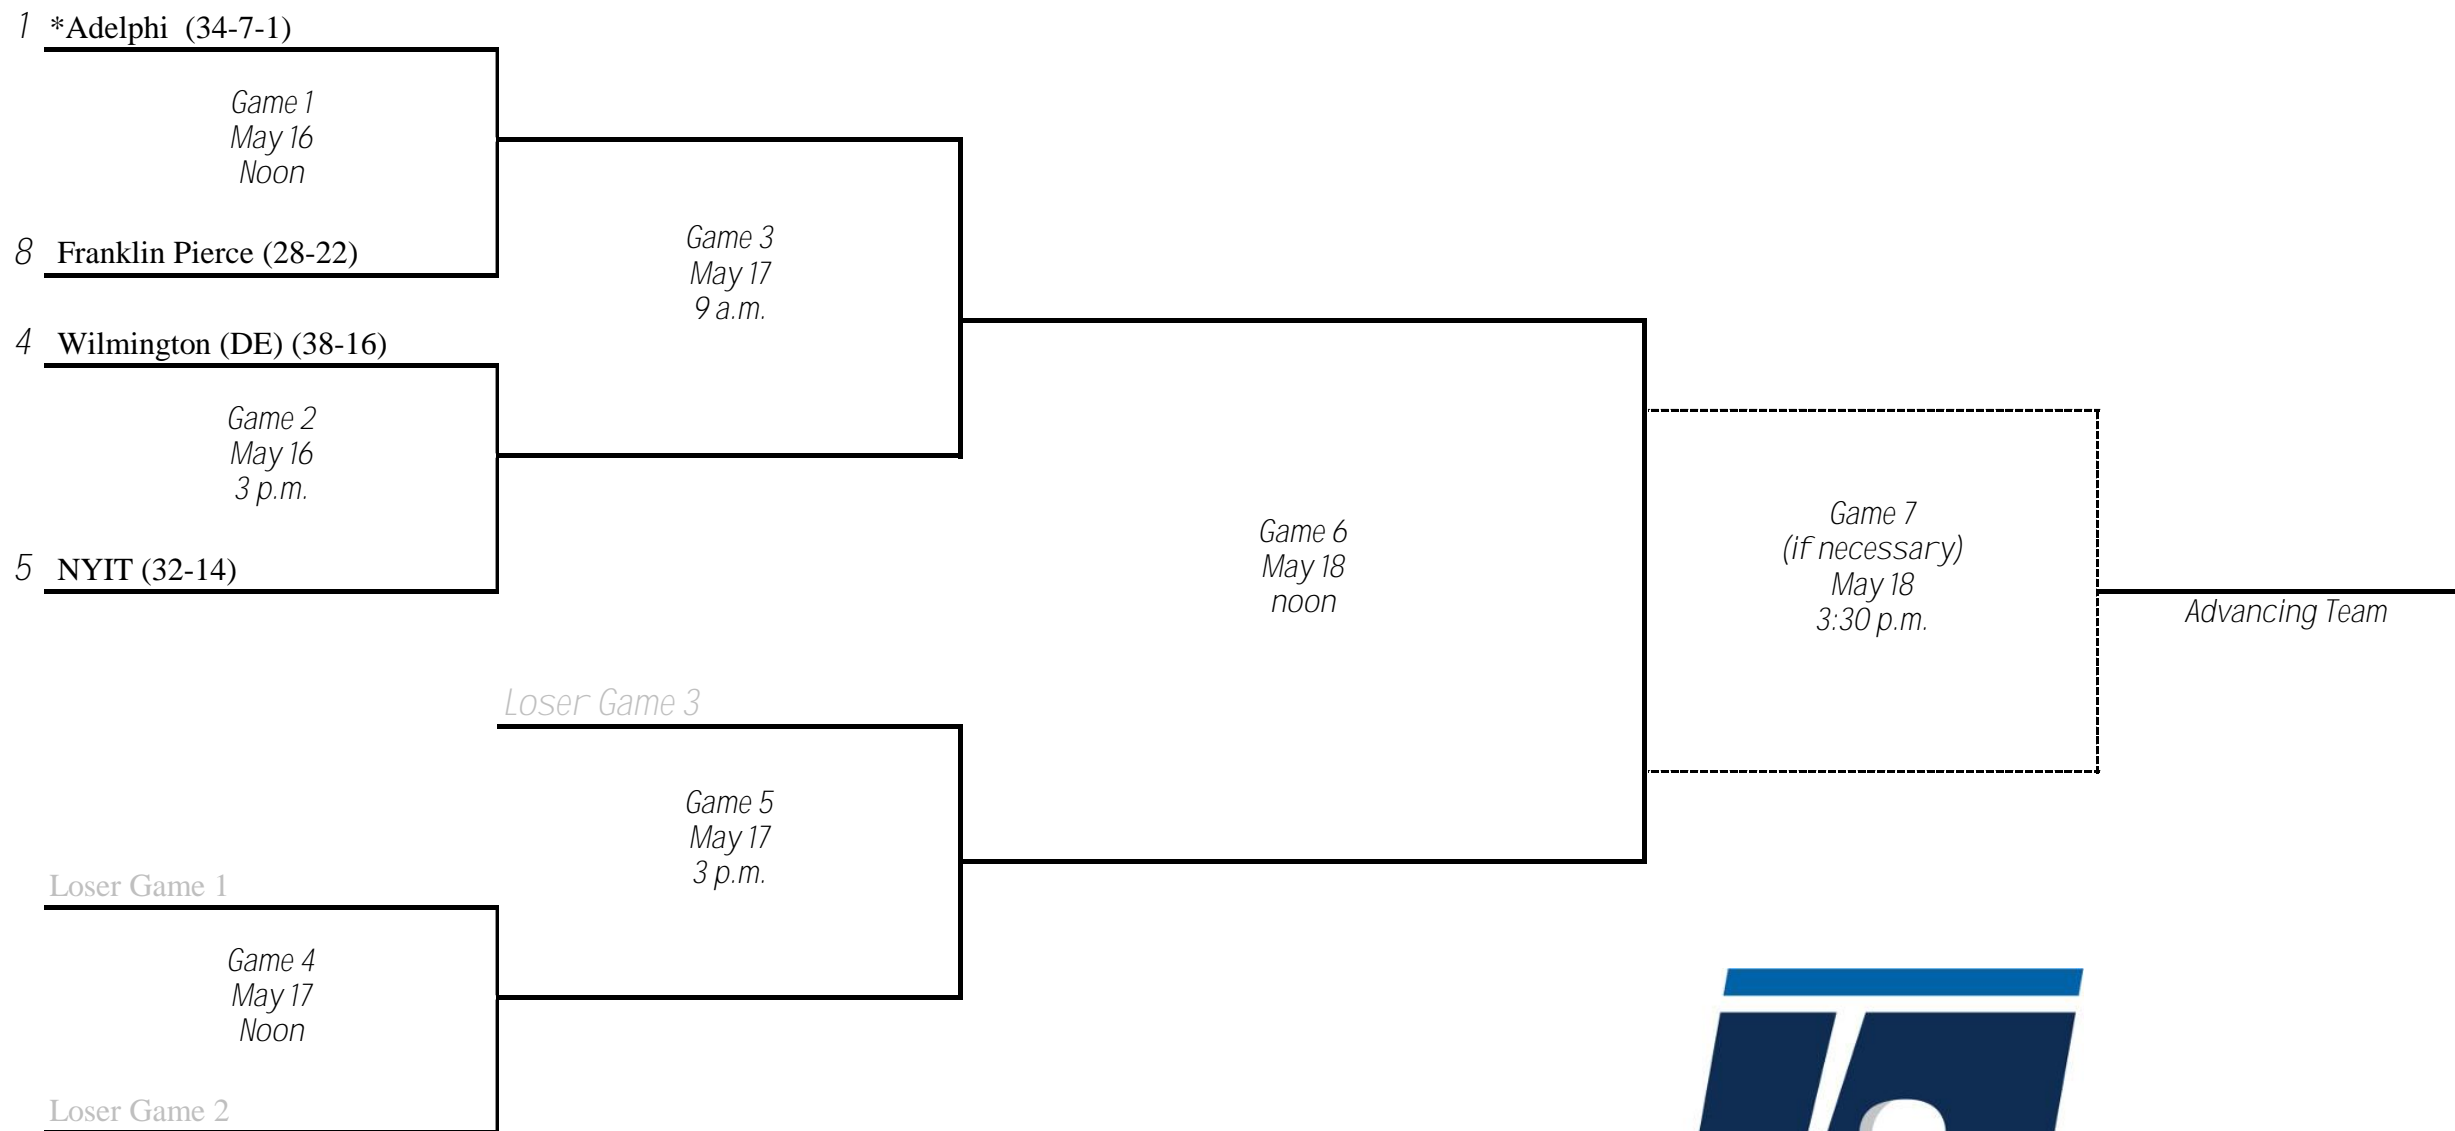

DIVISION II
NCAA BASEBALL CHAMPIONSHIP

east regional #1
Hosted by: Adelphi University
may 16-18, 2019

*Denotes host institution
All times are Eastern.
Information subject to change.

Bracket Notes:
If the winner of Game 5 defeats the winner of Game 3, then Game 7 is necessary.