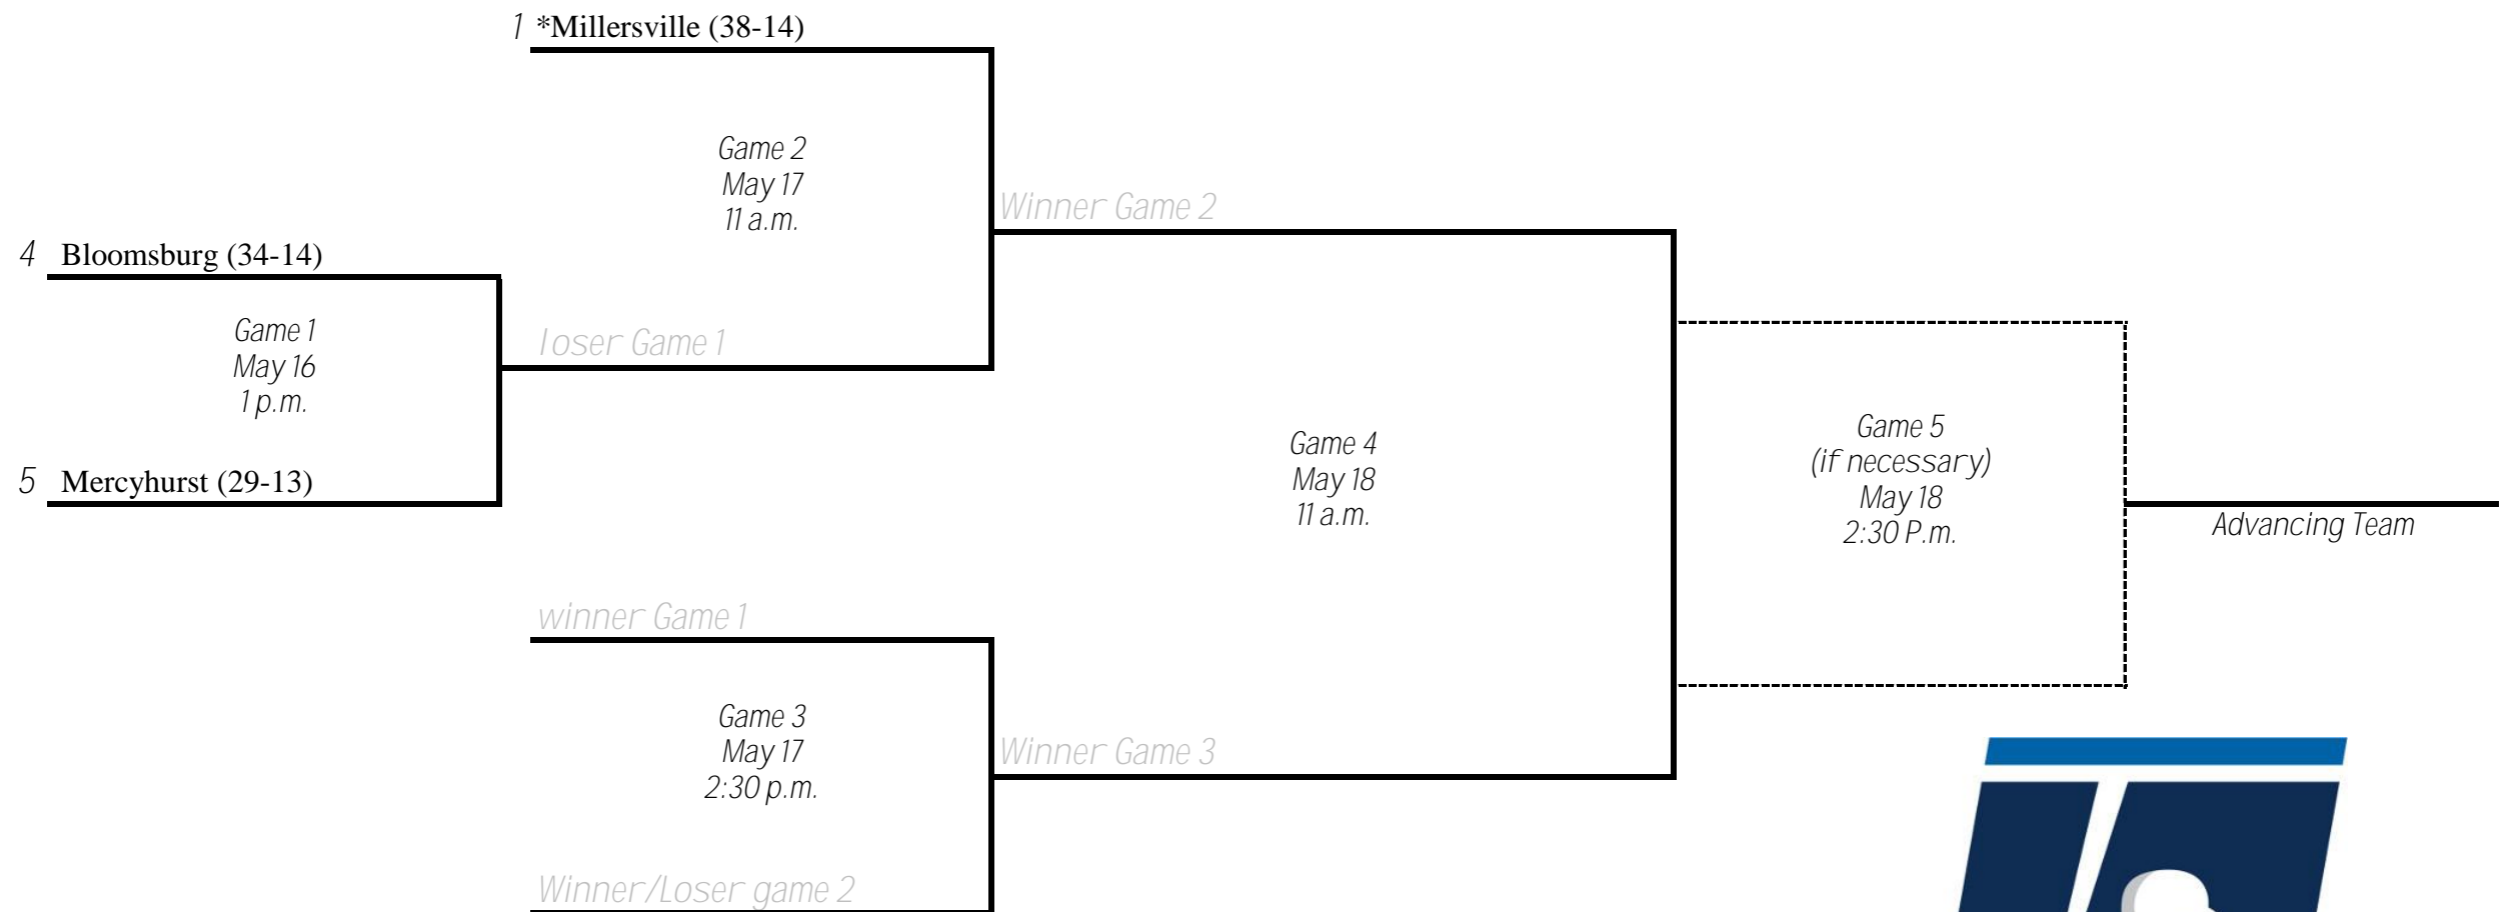

DIVISION II
NCAA BASEBALL CHAMPIONSHIP

atlantic regional #1
 Hosted by: Millersville University of Pennsylvania
 may 16-18, 2019

All times are Eastern.
 Information subject to change.

Bracket Notes:

- If the #1 seed wins game 2, then game 3 will become the first of a 'best-of-three series between the #1 see and the winner of game 1
- if the winner of game 2 is the loser of game 1, the loser of game 2 will play the winner of game 1
- if three teams remain after game 3, refer to the alternate braceckt to determine matchups

DIVISION II
NCAA BASEBALL CHAMPIONSHIP

atlantic regional #2
Hosted by: West Chester University of Pennsylvania
may 16-18, 2019

All times are Eastern.
 Information subject to change.

Bracket Notes:

- If the #1 seed wins game 2, then game 3 will become the first of a 'best-of-three series between the #1 see and the winner of game 1*
- if the winner of game 2 is the loser of game 1, the loser of game 2 will play the winner of game 1*
- if three teams remain after game 3, refer to the alternate braceckt to determine matchups*

DIVISION II
NCAA BASEBALL CHAMPIONSHIP

central regional #1
 Host by: Augustana University (South Dakota)
 may 16-18, 2019

*Denotes host institution
 All times are Eastern.
 Information subject to change.

Bracket Notes:
 If the winner of Game 5 defeats the winner of Game 3, then Game 7 is necessary.

DIVISION II
NCAA BASEBALL CHAMPIONSHIP

central regional #2
 Host By: University of Central Missouri
 may 16-18, 2019