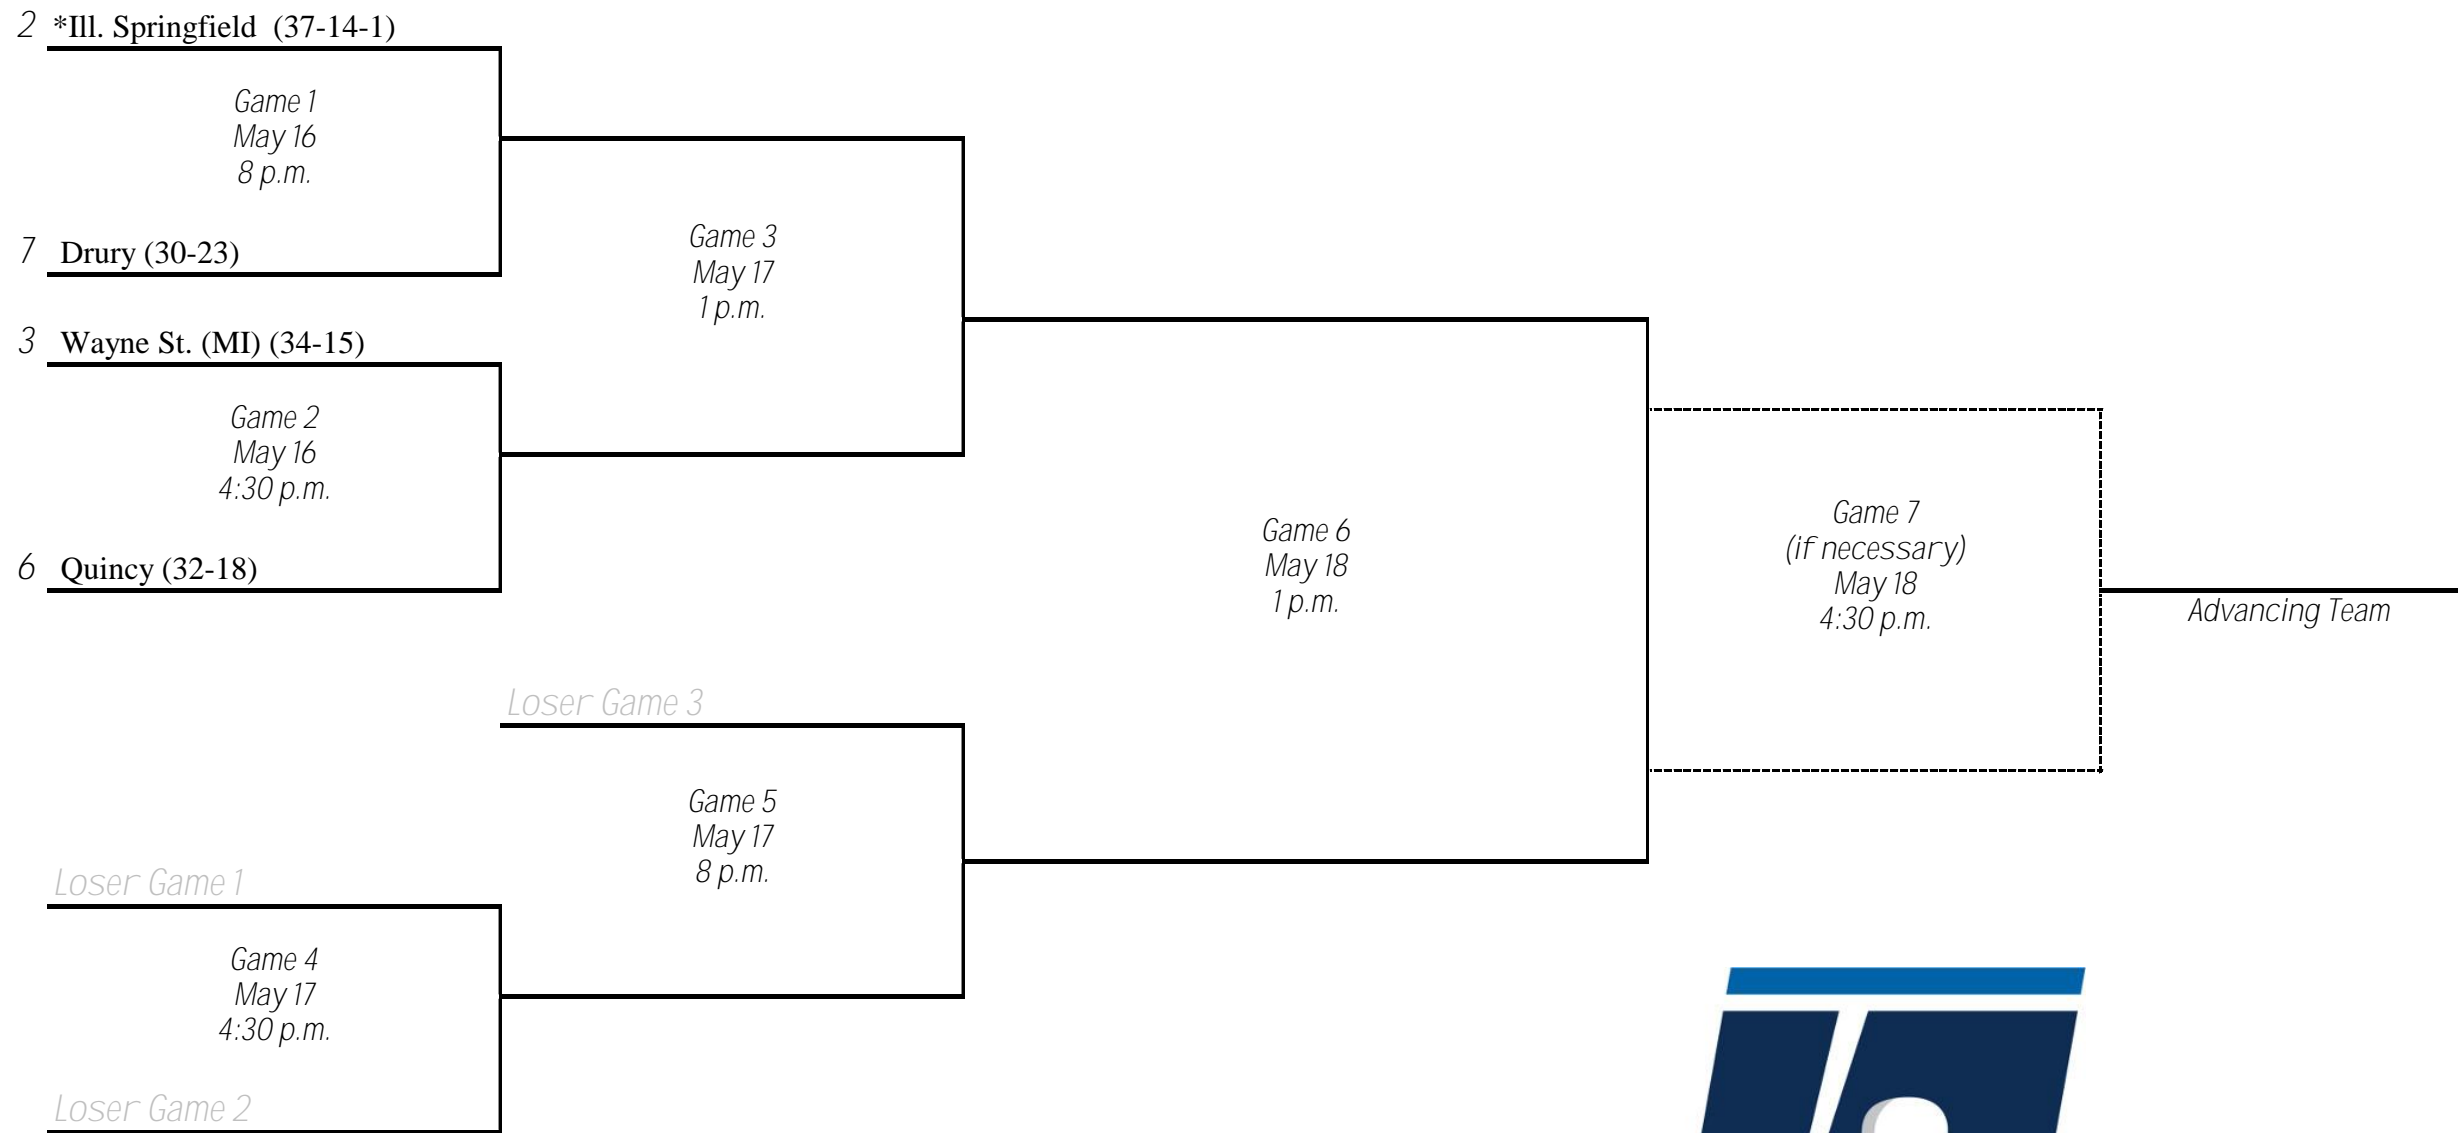

DIVISION II
NCAA BASEBALL CHAMPIONSHIP

east regional #2
Hosted by: Southern New Hampshire University
may 16-18, 2019

*Denotes host institution
 All times are Eastern.
 Information subject to change.

Bracket Notes:
 If the winner of Game 5 defeats the winner of Game 3, then Game 7 is necessary.

DIVISION II
NCAA BASEBALL CHAMPIONSHIP

midwest regional #1
Host by: Ashland University (on the campus of Kent State University)
may 16-18, 2019

*Denotes host institution
 All times are Eastern.
 Information subject to change.

Bracket Notes:
 If the winner of Game 5 defeats the winner of Game 3, then Game 7 is necessary.

DIVISION II
NCAA BASEBALL CHAMPIONSHIP

midwest regional #2
 Host by: University of Illinois Springfield
 may 16-18, 2019

south regional #1
Hosted by: University of Tampa
may 16-18, 2019

*Denotes host institution
 All times are Eastern.
 Information subject to change.

Bracket Notes:
 If the winner of Game 5 defeats the winner of Game 3, then Game 7 is necessary.