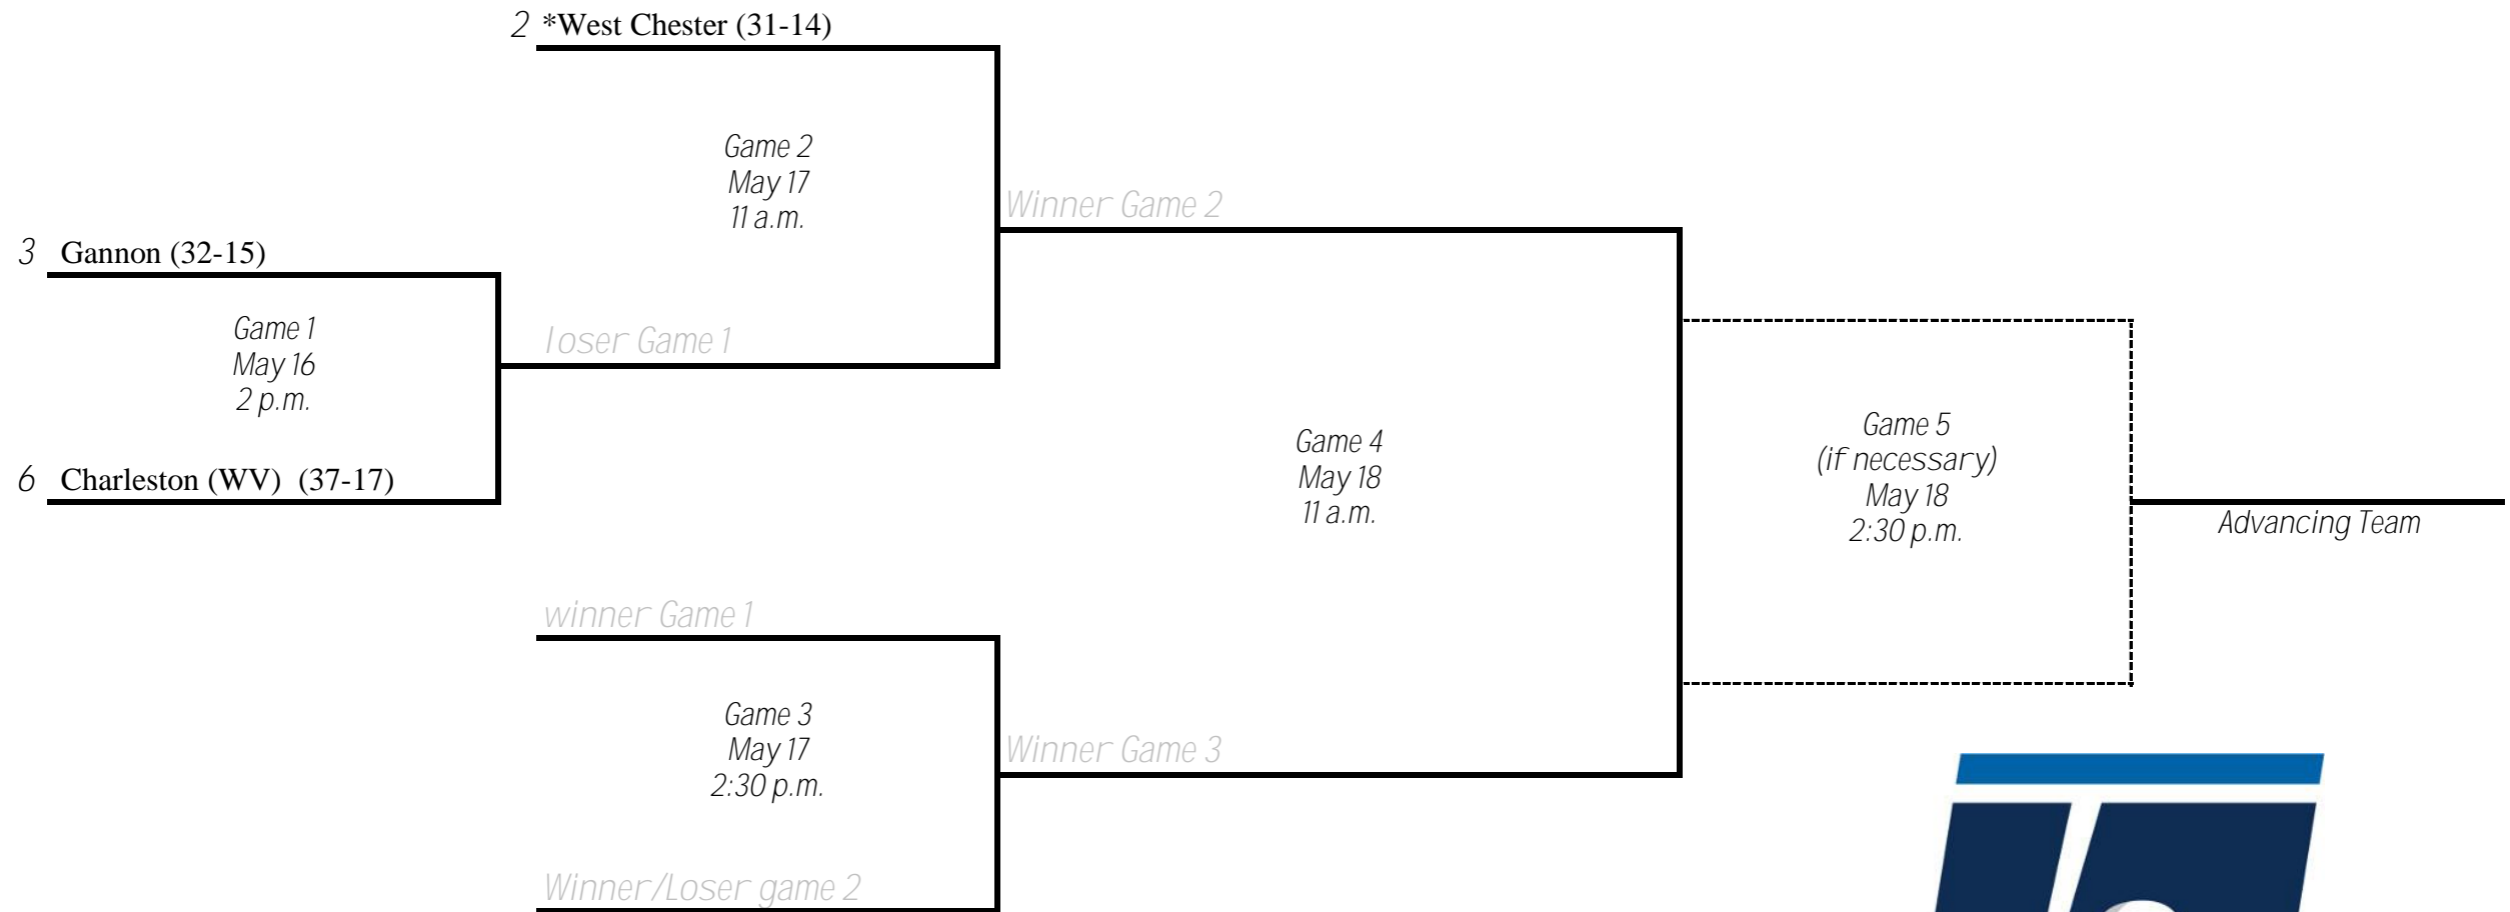

DIVISION II
NCAA BASEBALL CHAMPIONSHIP

atlantic regional #1
 Hosted by: Millersville University of Pennsylvania
 may 16-18, 2019

All times are Eastern.
 Information subject to change.

Bracket Notes:

- If the #1 seed wins game 2, then game 3 will become the first of a 'best-of-three series between the #1 see and the winner of game 1
- if the winner of game 2 is the loser of game 1, the loser of game 2 will play the winner of game 1
- if three teams remain after game 3, refer to the alternate braceckt to determine matchups

DIVISION II
NCAA BASEBALL CHAMPIONSHIP

atlantic regional #2
Hosted by: West Chester University of Pennsylvania
may 16-18, 2019

All times are Eastern.
 Information subject to change.

Bracket Notes:

- If the #1 seed wins game 2, then game 3 will become the first of a 'best-of-three series between the #1 see and the winner of game 1*
- if the winner of game 2 is the loser of game 1, the loser of game 2 will play the winner of game 1*
- if three teams remain after game 3, refer to the alternate braceckt to determine matchups*

DIVISION II
NCAA BASEBALL CHAMPIONSHIP

central regional #1
 Host by: Augustana University (South Dakota)
 may 16-18, 2019

*Denotes host institution
 All times are Eastern.
 Information subject to change.

Bracket Notes:
 If the winner of Game 5 defeats the winner of Game 3, then Game 7 is necessary.

DIVISION II
NCAA BASEBALL CHAMPIONSHIP

central regional #2
 Host By: University of Central Missouri
 may 16-18, 2019