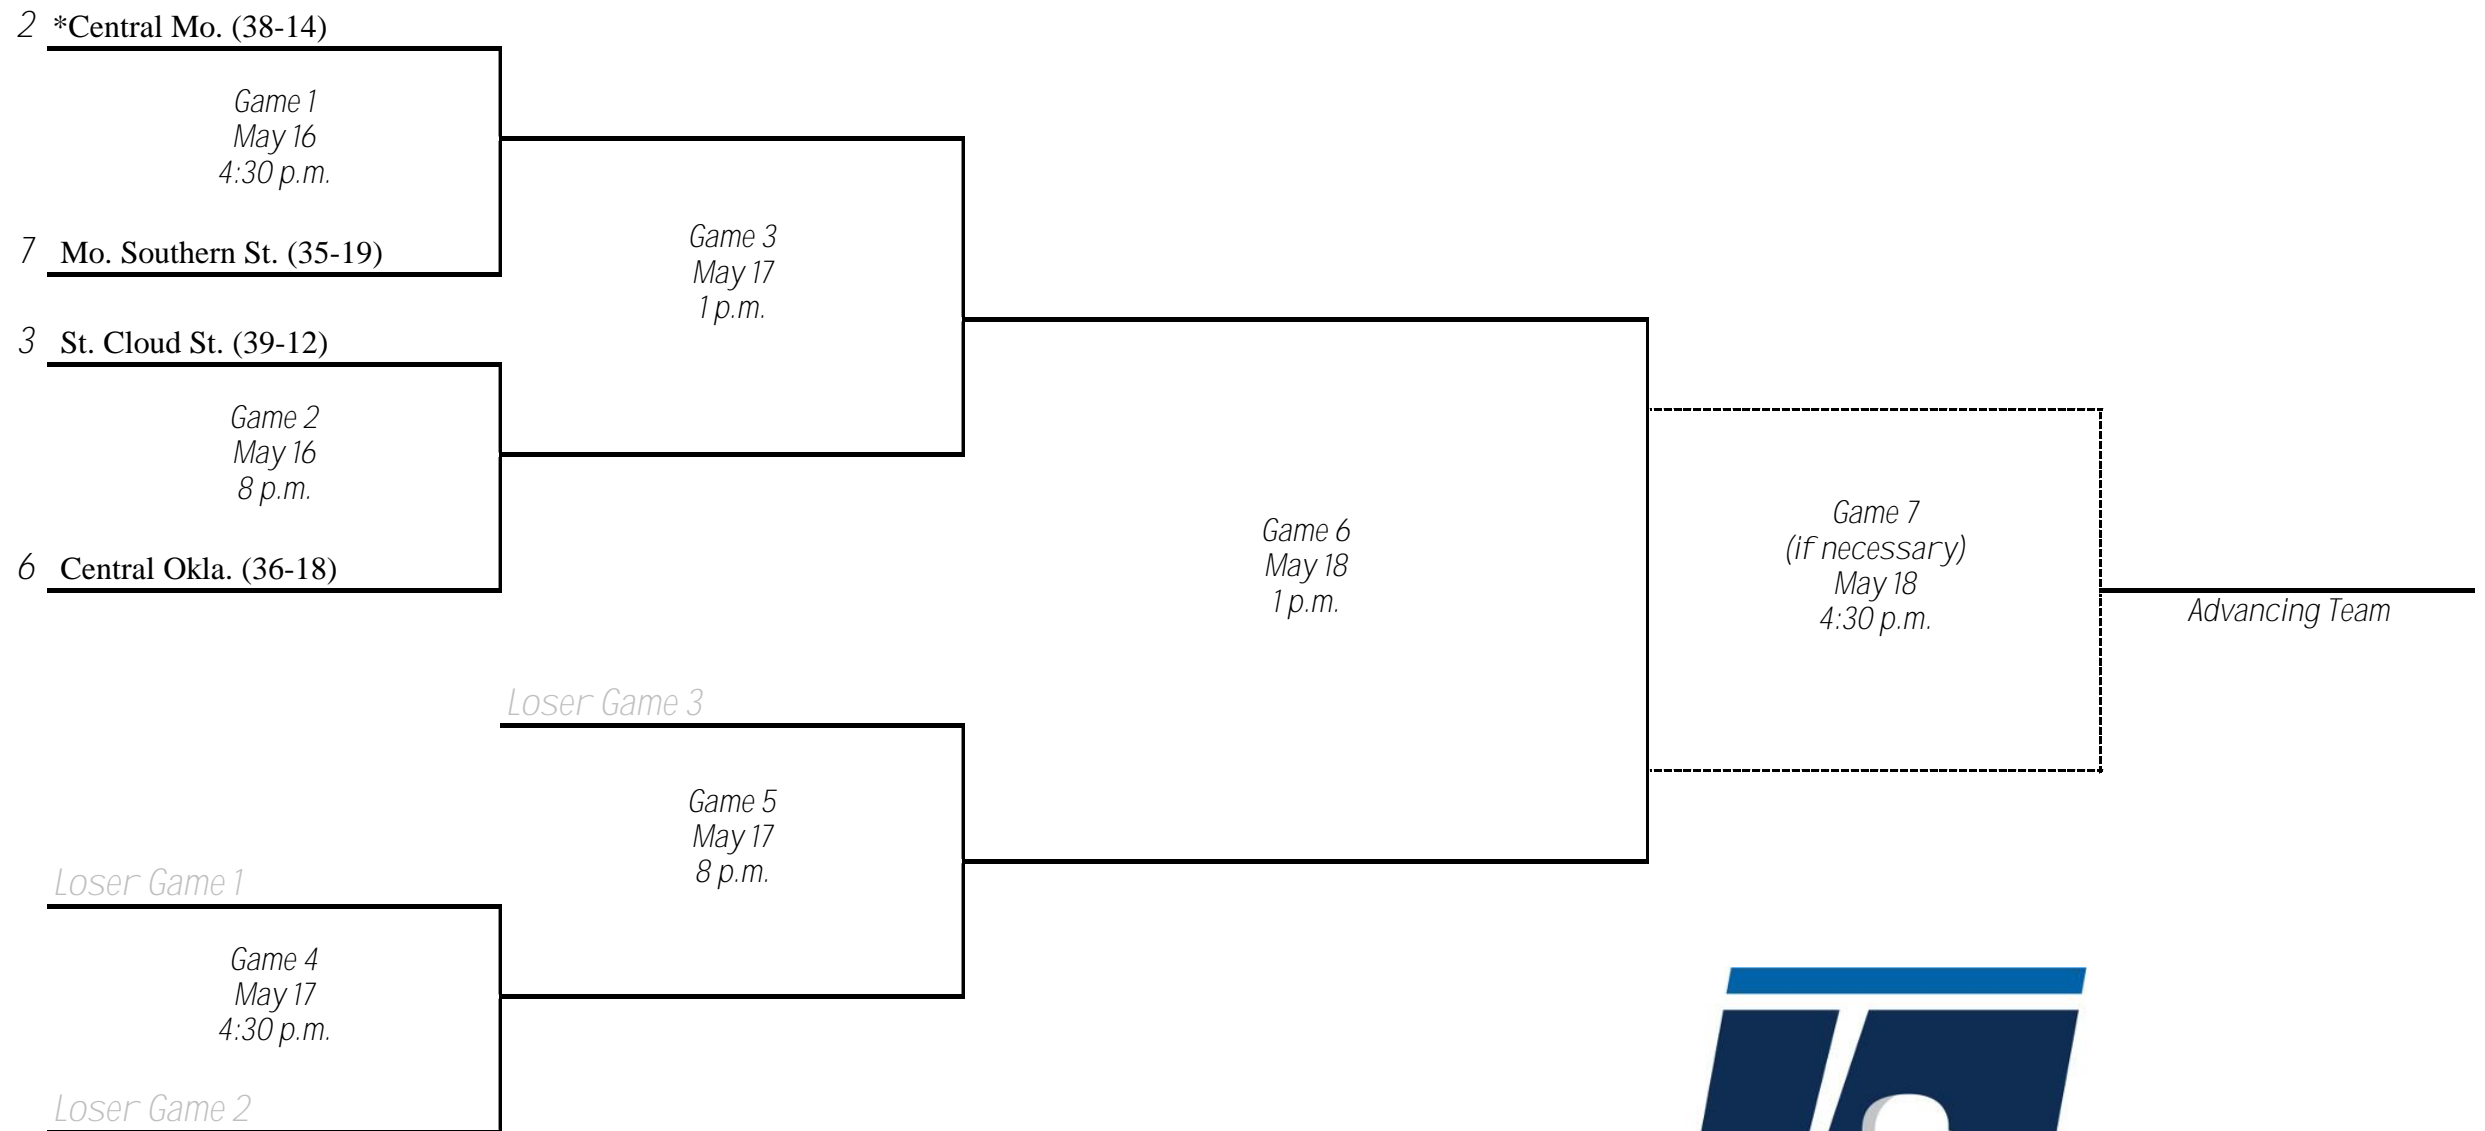

DIVISION II
NCAA BASEBALL CHAMPIONSHIP

atlantic regional #1
 Hosted by: Millersville University of Pennsylvania
 may 16-18, 2019

All times are Eastern.
 Information subject to change.

Bracket Notes:

- If the #1 seed wins game 2, then game 3 will become the first of a 'best-of-three series between the #1 see and the winner of game 1
- if the winner of game 2 is the loser of game 1, the loser of game 2 will play the winner of game 1
- if three teams remain after game 3, refer to the alternate braceckt to determine matchups

DIVISION II
NCAA BASEBALL CHAMPIONSHIP

atlantic regional #2
Hosted by: West Chester University of Pennsylvania
may 16-18, 2019

All times are Eastern.
 Information subject to change.

Bracket Notes:

- If the #1 seed wins game 2, then game 3 will become the first of a 'best-of-three series between the #1 see and the winner of game 1*
- if the winner of game 2 is the loser of game 1, the loser of game 2 will play the winner of game 1*
- if three teams remain after game 3, refer to the alternate braceckt to determine matchups*

DIVISION II
NCAA BASEBALL CHAMPIONSHIP

central regional #1
 Host by: Augustana University (South Dakota)
 may 16-18, 2019

*Denotes host institution
 All times are Eastern.
 Information subject to change.

Bracket Notes:
 If the winner of Game 5 defeats the winner of Game 3, then Game 7 is necessary.

DIVISION II
NCAA BASEBALL CHAMPIONSHIP

central regional #2
 Host By: University of Central Missouri
 may 16-18, 2019