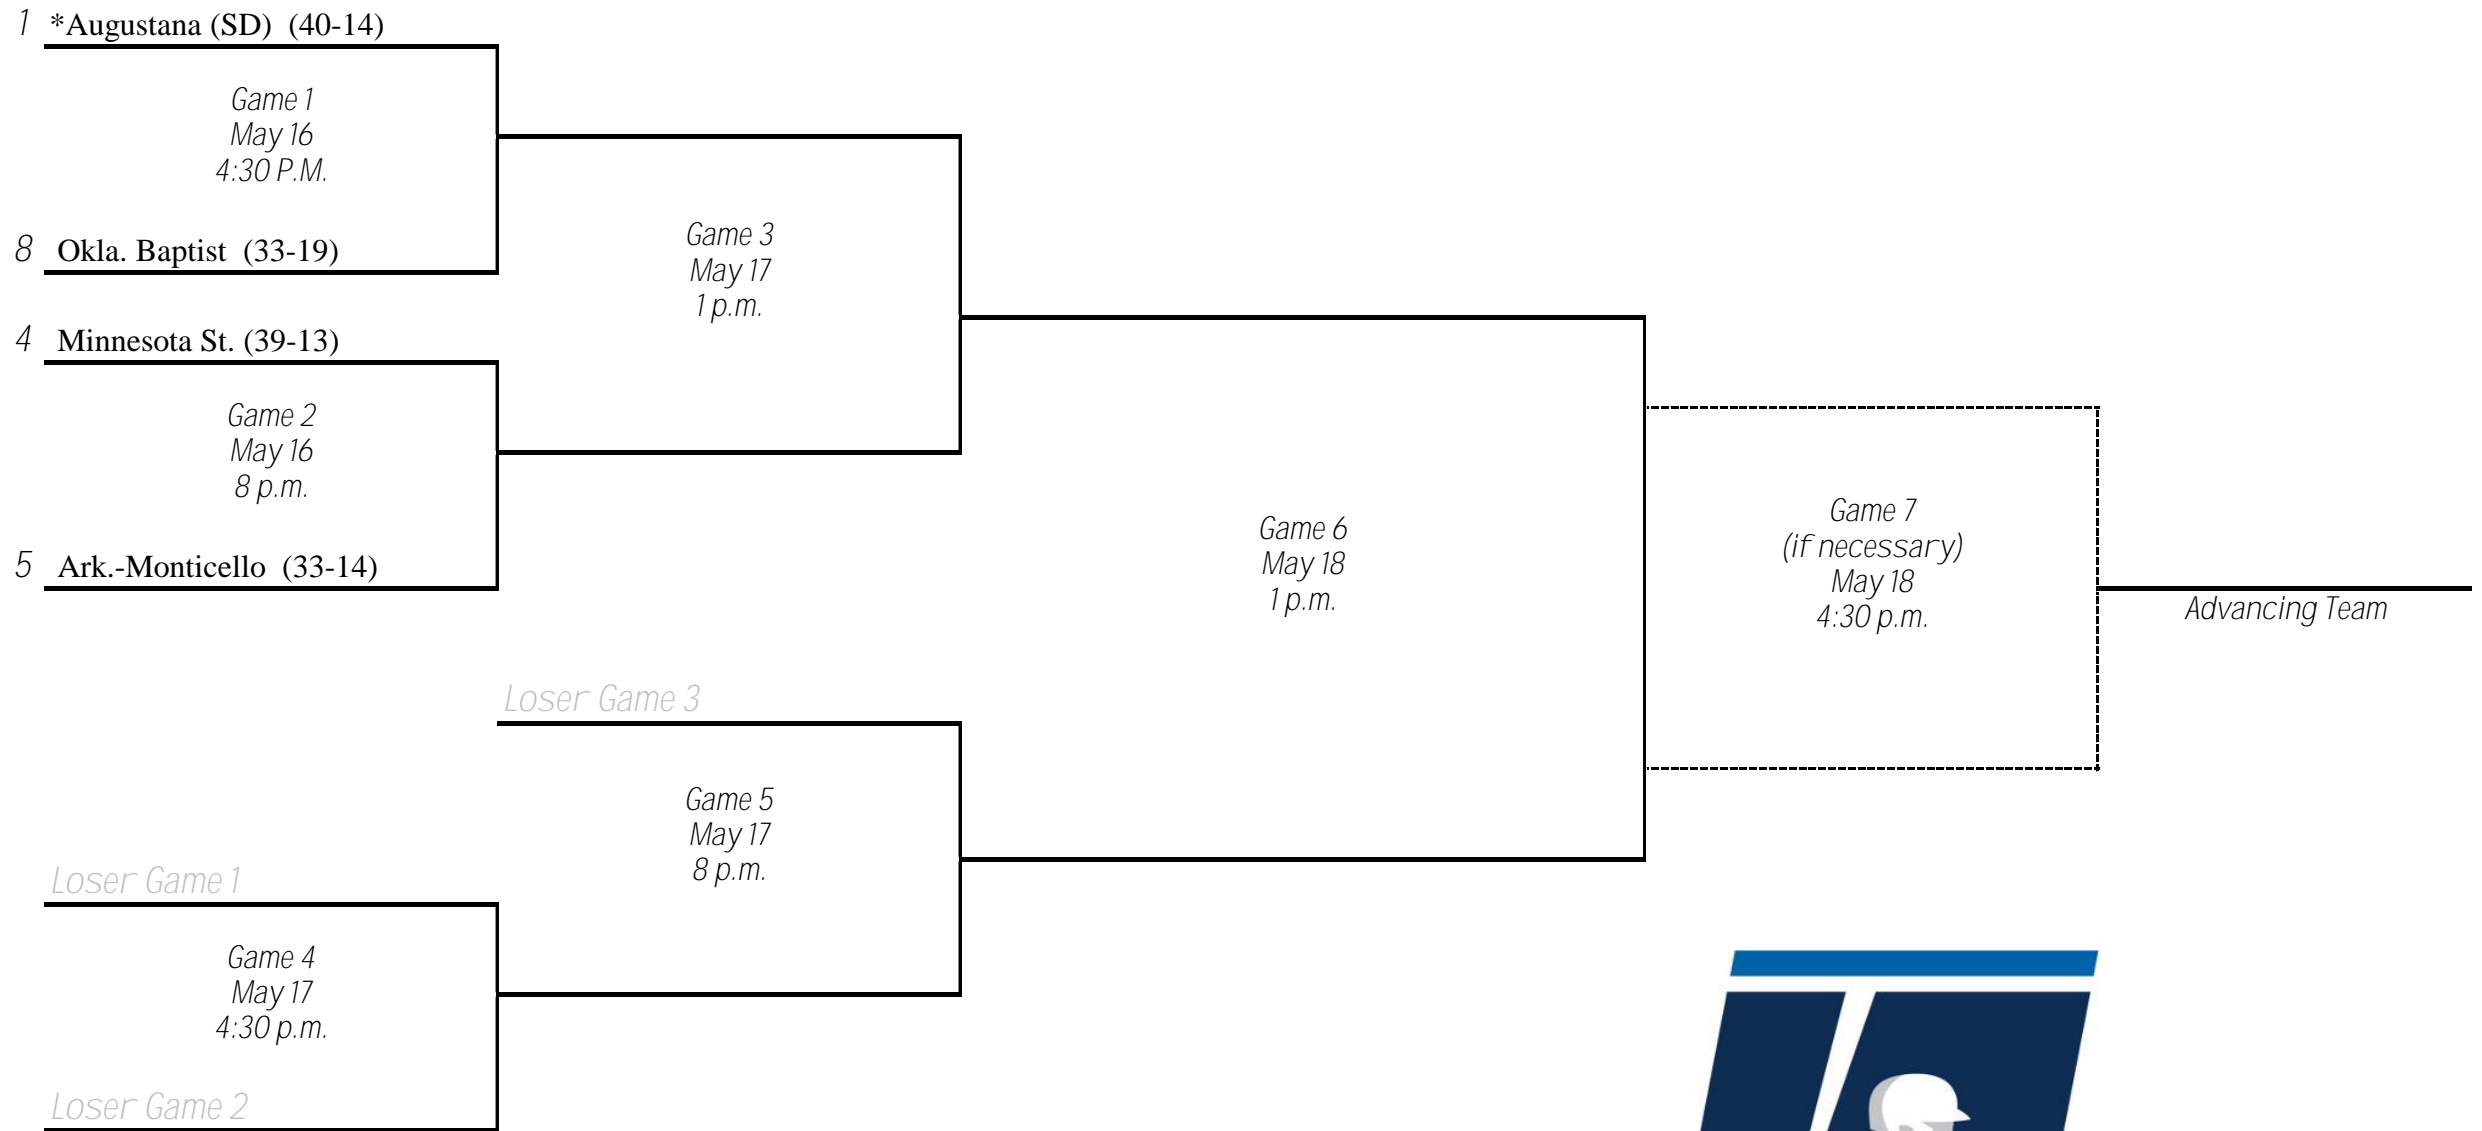

DIVISION II
NCAA BASEBALL CHAMPIONSHIP

atlantic regional #1
 Hosted by: Millersville University of Pennsylvania
 may 16-18, 2019

All times are Eastern.
 Information subject to change.

Bracket Notes:

- If the #1 seed wins game 2, then game 3 will become the first of a 'best-of-three series between the #1 see and the winner of game 1
- if the winner of game 2 is the loser of game 1, the loser of game 2 will play the winner of game 1
- if three teams remain after game 3, refer to the alternate braceckt to determine matchups

DIVISION II
NCAA BASEBALL CHAMPIONSHIP

atlantic regional #2
Hosted by: West Chester University of Pennsylvania
may 16-18, 2019

All times are Eastern.
 Information subject to change.

Bracket Notes:

- If the #1 seed wins game 2, then game 3 will become the first of a 'best-of-three series between the #1 see and the winner of game 1*
- if the winner of game 2 is the loser of game 1, the loser of game 2 will play the winner of game 1*
- if three teams remain after game 3, refer to the alternate braceckt to determine matchups*

DIVISION II
NCAA BASEBALL CHAMPIONSHIP

central regional #1
 Host by: Augustana University (South Dakota)
 may 16-18, 2019

*Denotes host institution
 All times are Eastern.
 Information subject to change.

Bracket Notes:
 If the winner of Game 5 defeats the winner of Game 3, then Game 7 is necessary.

DIVISION II
NCAA BASEBALL CHAMPIONSHIP

central regional #2
 Host By: University of Central Missouri
 may 16-18, 2019