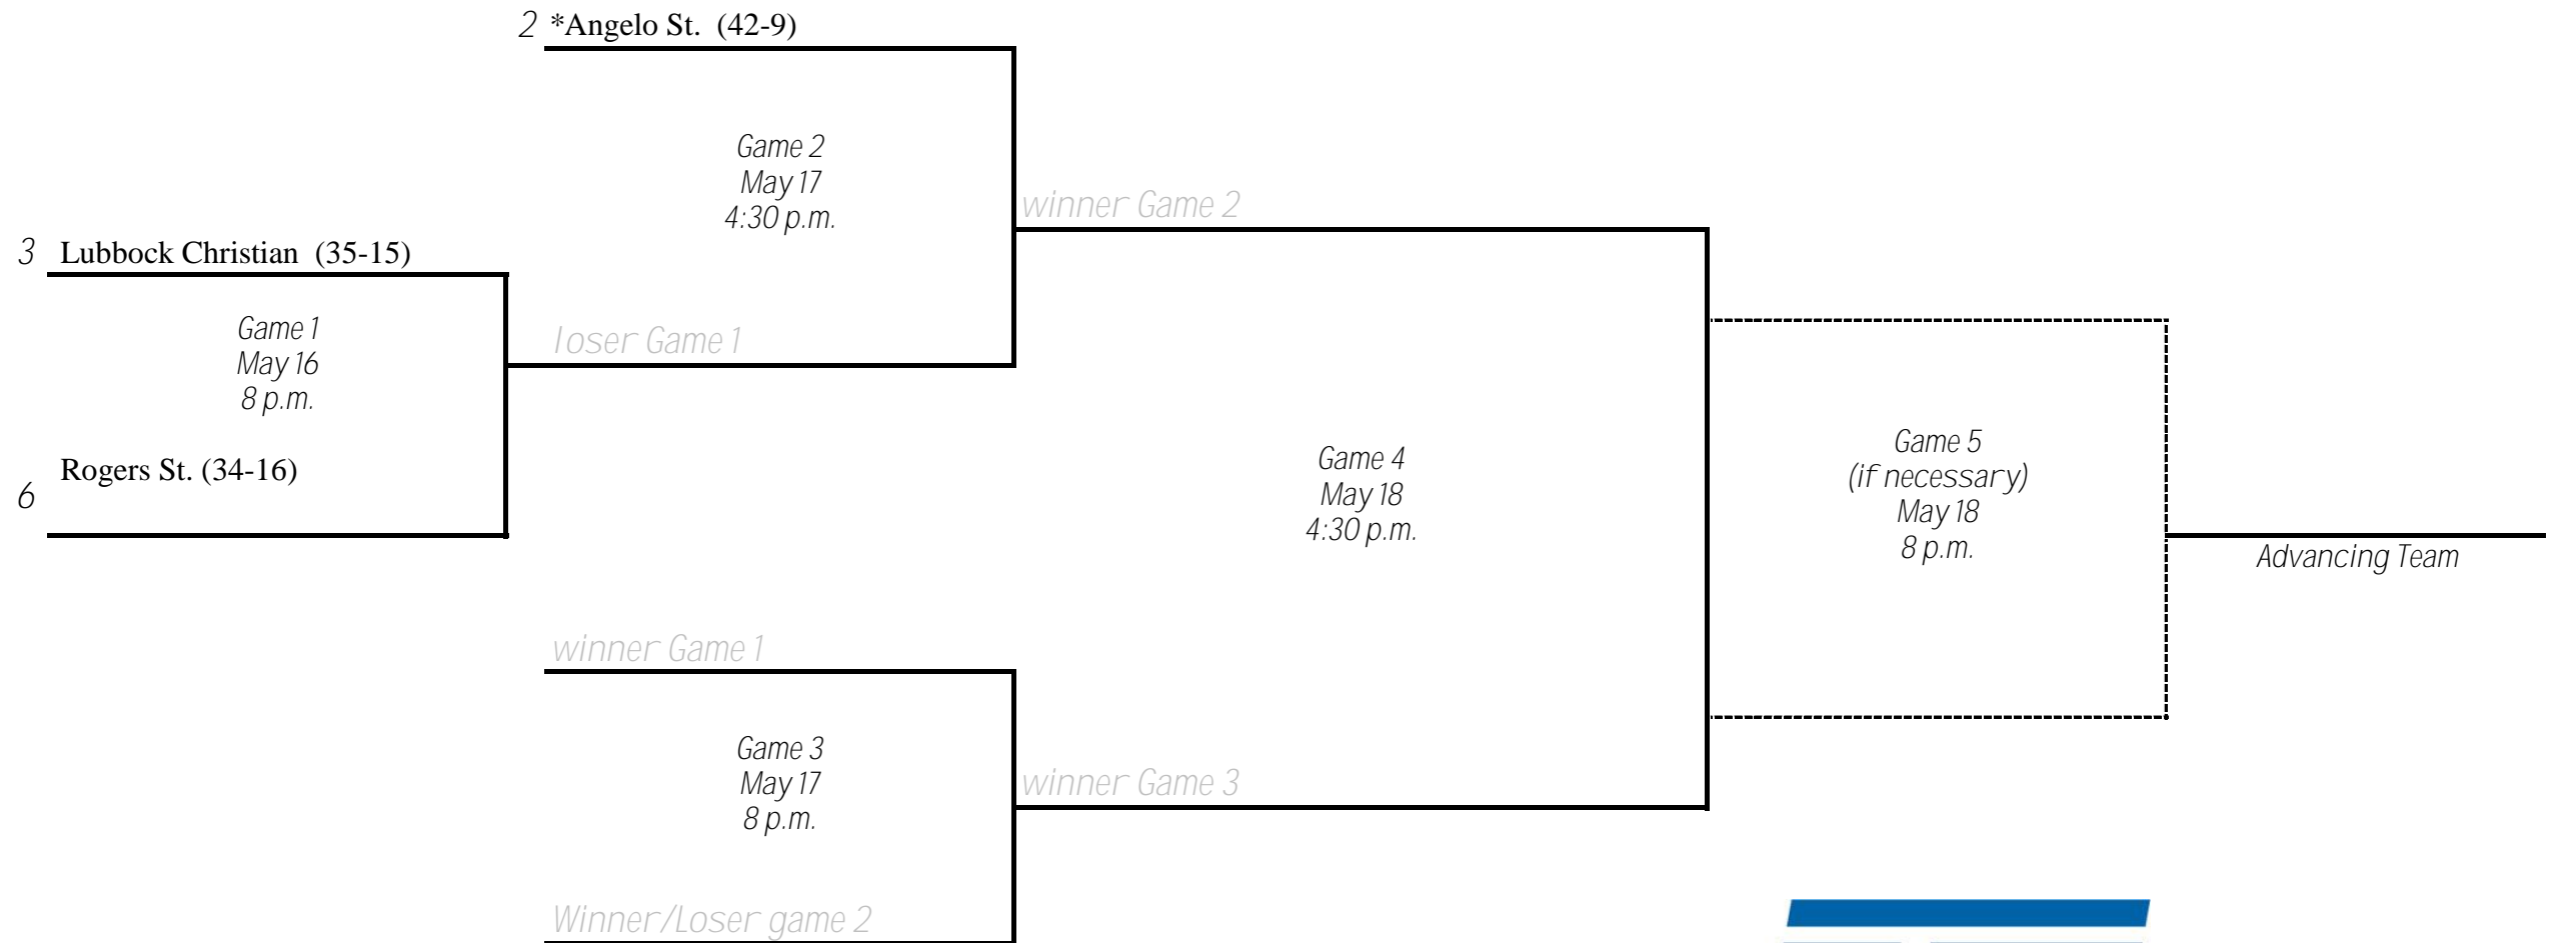

DIVISION II
NCAA BASEBALL CHAMPIONSHIP

south central regional #2
Hosted by: Angelo State University
may 16-18, 2019