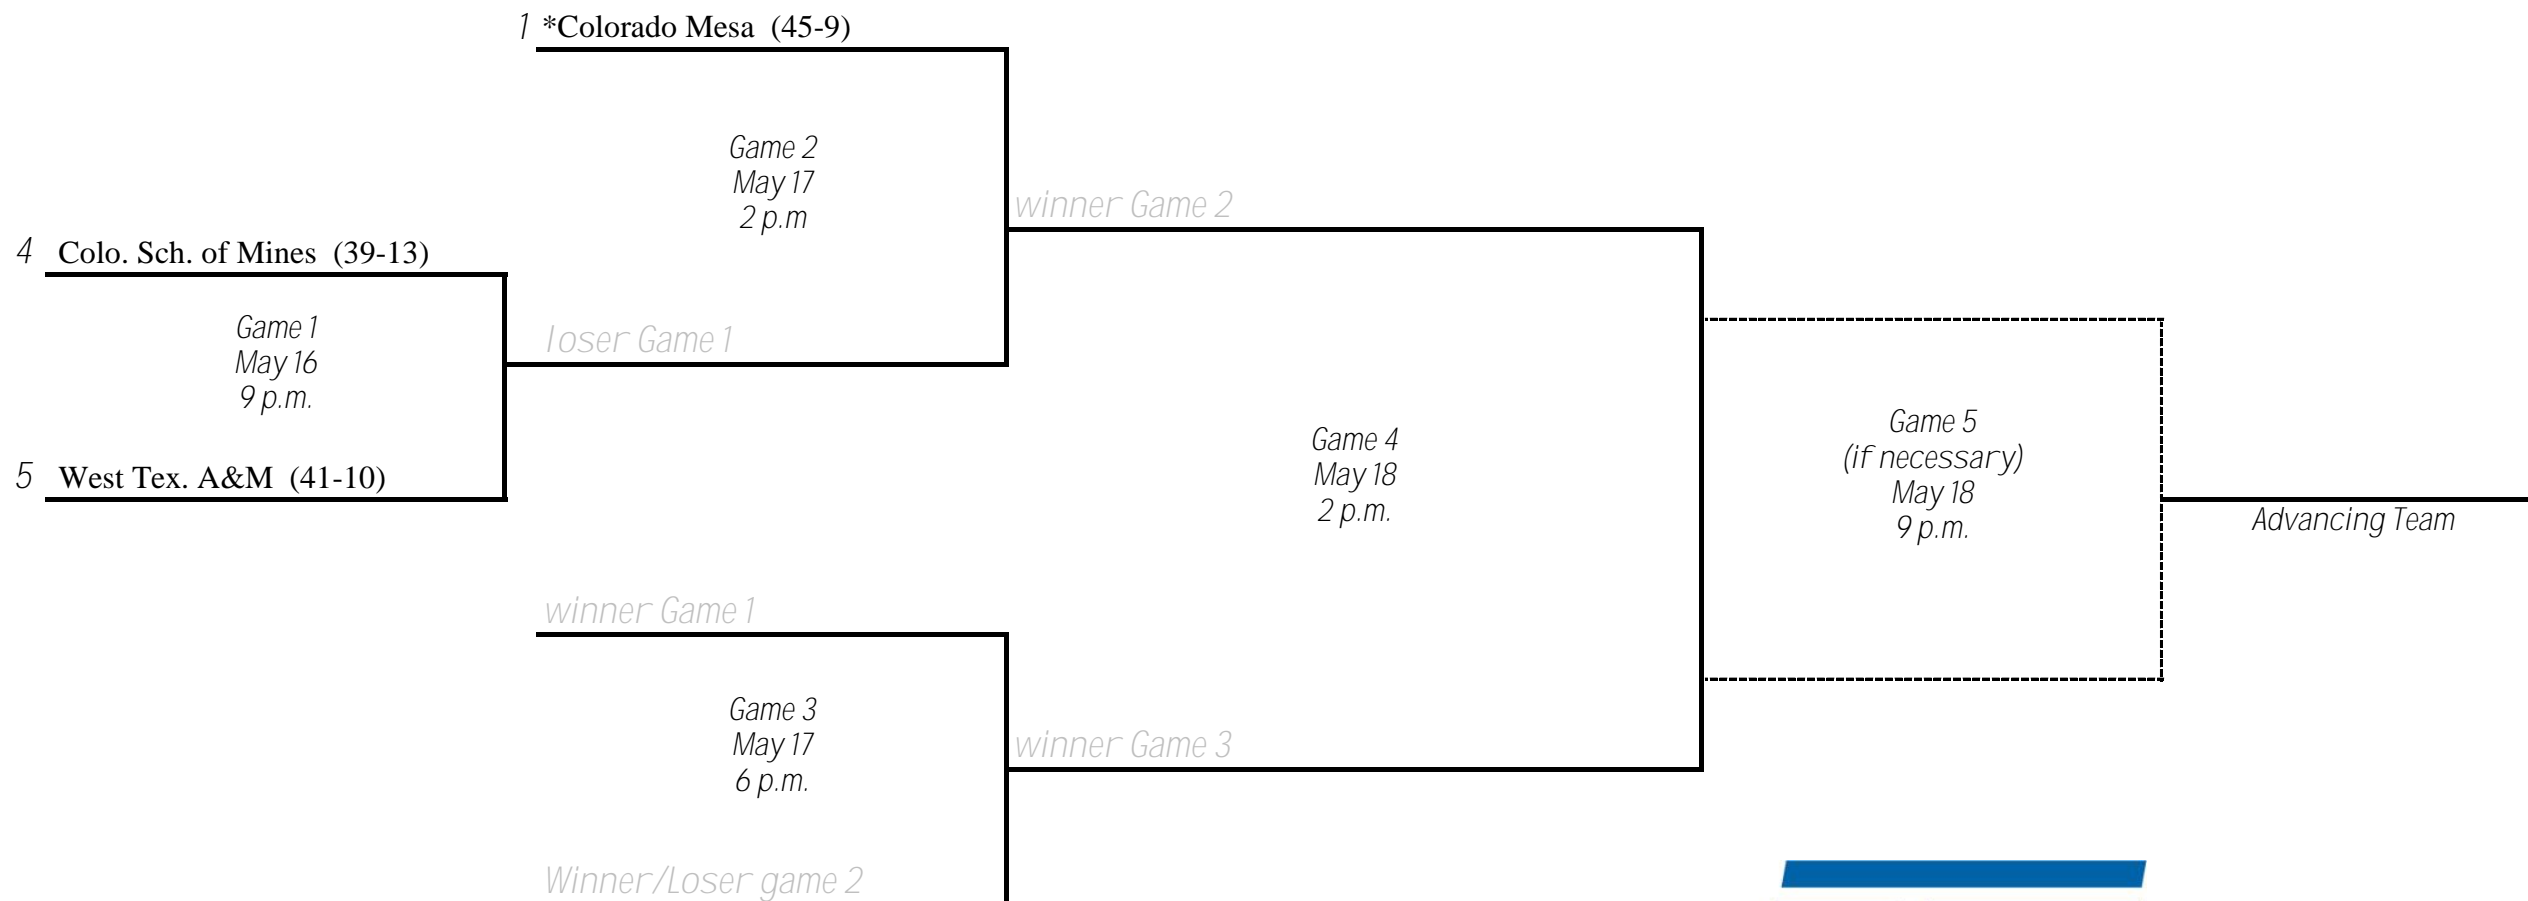

south regional #1
Hosted by: University of Tampa
may 16-18, 2019

*Denotes host institution
 All times are Eastern.
 Information subject to change.

Bracket Notes:
 If the winner of Game 5 defeats the winner of Game 3, then Game 7 is necessary.

DIVISION II
NCAA BASEBALL CHAMPIONSHIP

southeast regional #1
 Hosted by: North Greenville University
 may 16-18, 2019

All times are Eastern.
 Information subject to change.

Bracket Notes:
 If the #1 seed wins game 2, then game 3 will become the first of a 'best-of-three series between the #1 see and the winner of game 1
 if the winner of game 2 is the loser of game 1, the loser of game 2 will play the winner of game 1
 if three teams remain after game 3, refer to the alternate brackct to determine matchups

DIVISION II
NCAA BASEBALL CHAMPIONSHIP

southeast regional #2
 Hosted by: Newberry College
 May 16-18, 2019

All times are Eastern.
 Information subject to change.

Bracket Notes:
 If the #1 seed wins game 2, then game 3 will become the first of a 'best-of-three series between the #1 seed and the winner of game 1
 if the winner of game 2 is the loser of game 1, the loser of game 2 will play the winner of game 1
 if three teams remain after game 3, refer to the alternate bracket to determine matchups

DIVISION II
NCAA BASEBALL CHAMPIONSHIP

south central regional #1
 Hosted by: Colorado Mesa University
 may 16-18, 2019

All times are Eastern.
 Information subject to change.

Bracket Notes:
 If the #1 seed wins game 2, then game 3 will become the first of a 'best-of-three series between the #1 see and the winner of game 1
 if the winner of game 2 is the loser of game 1, the loser of game 2 will play the winner of game 1
 if three teams remain after game 3, refer to the alternate brackct to determine matchups