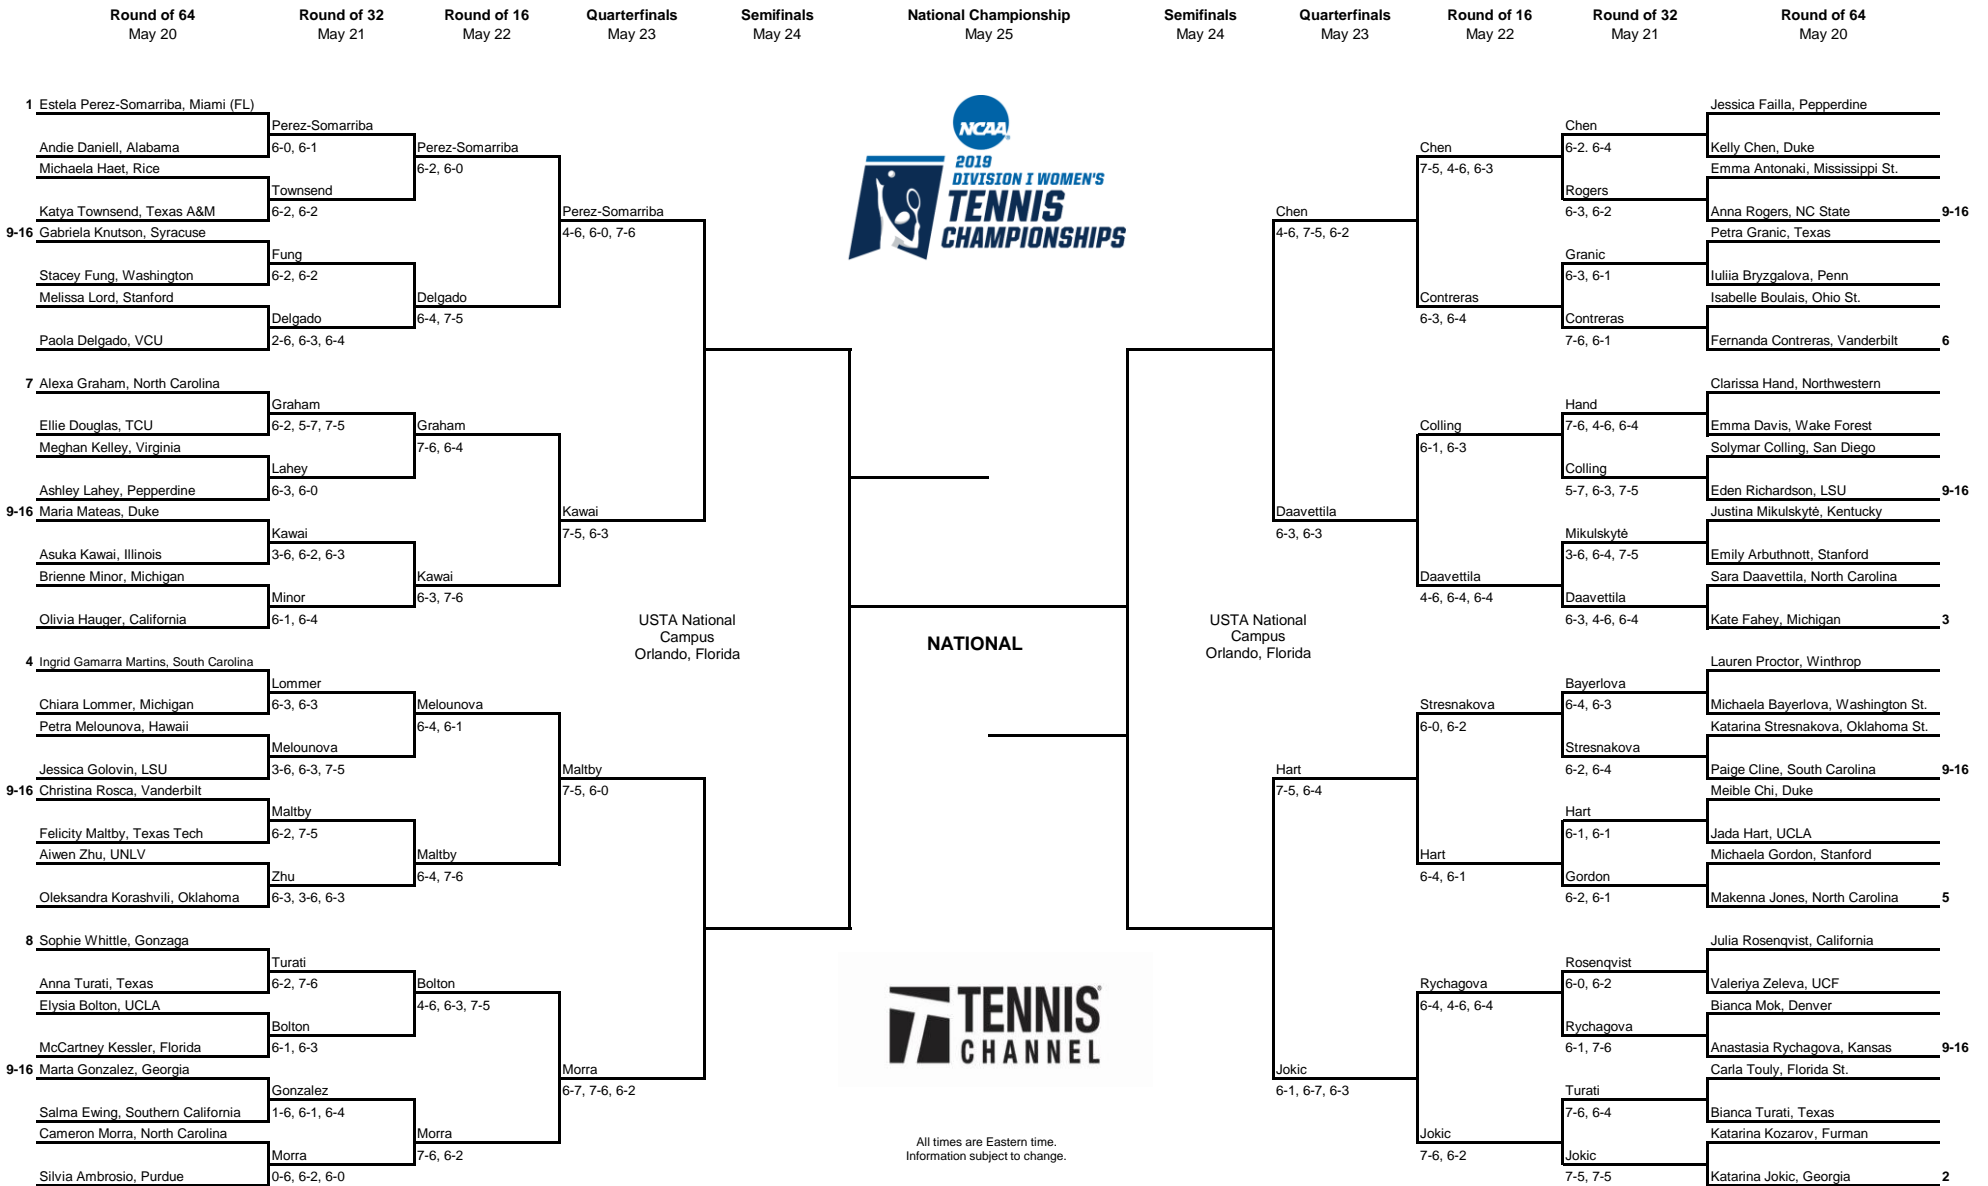

# 2019 NCAA Division I Women's Tennis Championship

## Event: Singles Championship

All times are Eastern time.  
Information subject to change.