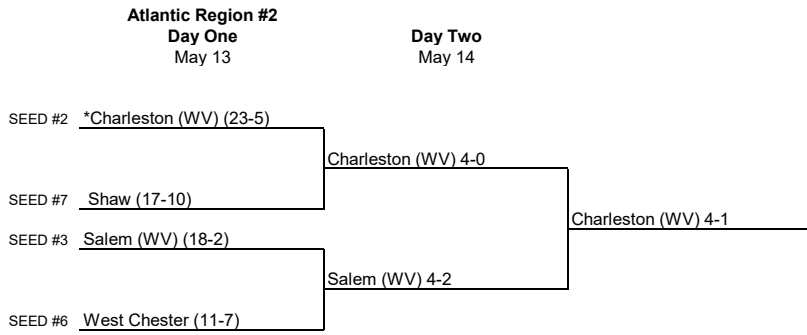

2019 NCAA Division II Women's Tennis Championship

Host Institution; Match times 1 p.m., 3:30 p.m.; 2 p.m.
All times are Eastern time.
Information subject to change.

© 2019 National Collegiate Athletic Association. No commercial use without the NCAA's written permission.
The NCAA opposes all forms of sports wagering.