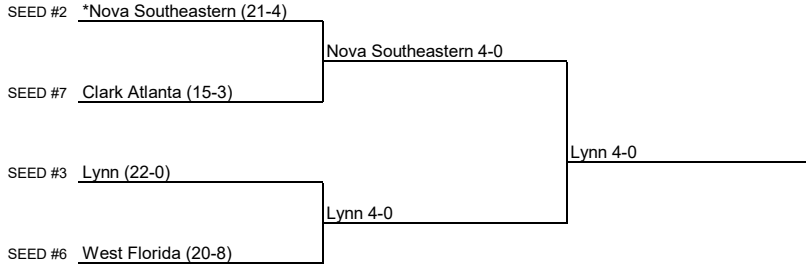

South Region #1
Day One
May 13

Day Two
May 14

* Host Institution; Match times 10 a.m.
All times are Eastern time.
Information subject to change.

© 2019 National Collegiate Athletic Association. No commercial use without the NCAA's written permission.
The NCAA opposes all forms of sports wagering.

2019 NCAA Division II Women's Tennis Championship

South Region #2
Day One
May 13

Day Two
May 14

* Host Institution; Match times 10 a.m., 2 p.m.; 2 p.m.
All times are Eastern time.
Information subject to change.